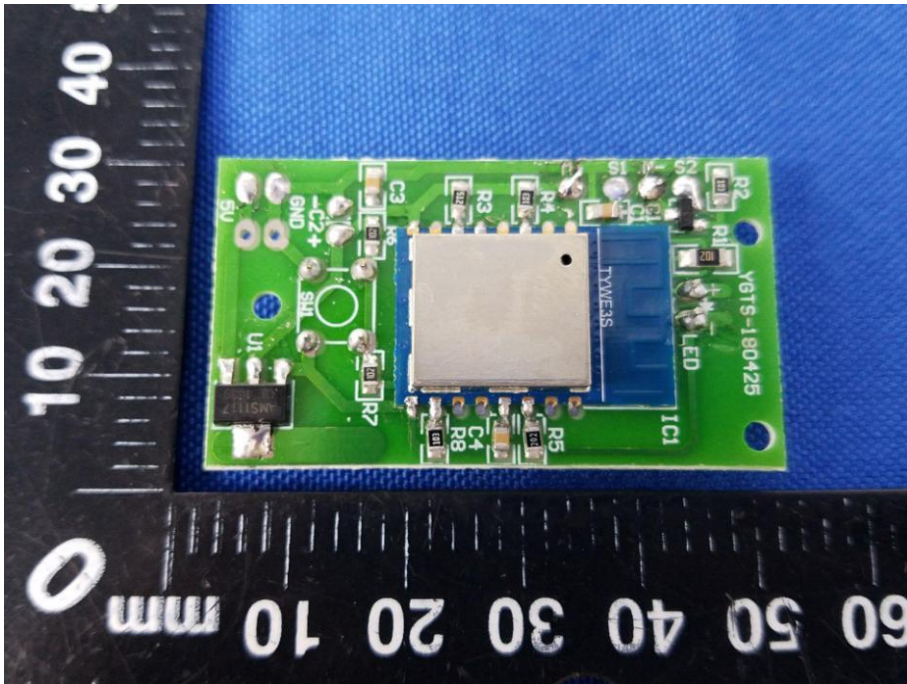

Appendix C: Photographs of EUT

Product: A smart fish feeder

Model: L88

Internal Photos

WIFI ANT