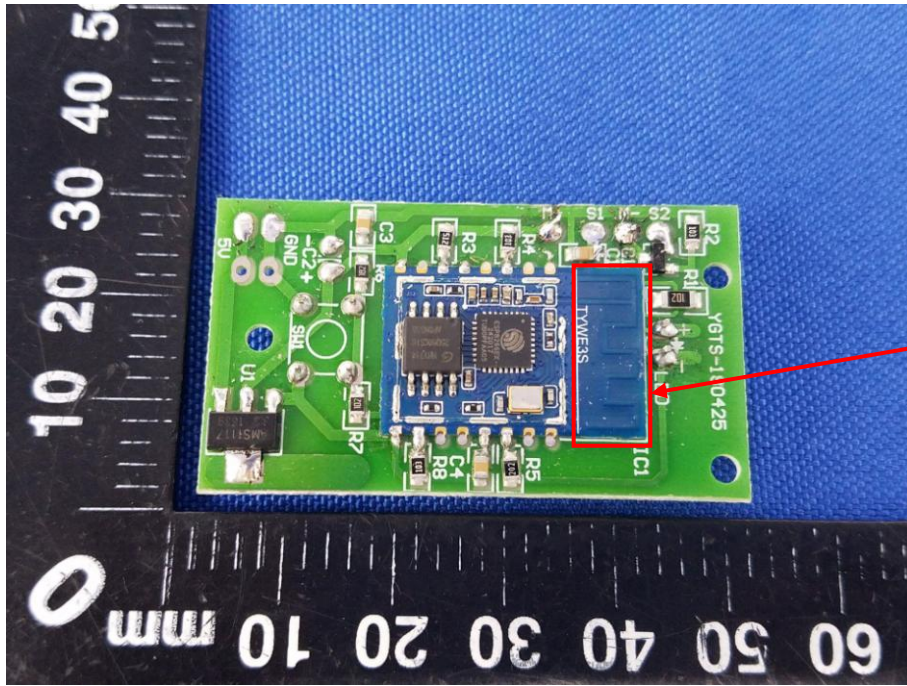

Appendix C: Photographs of EUT

Product: A smart fish feeder

Model: L88

Internal Photos

WIFI ANT