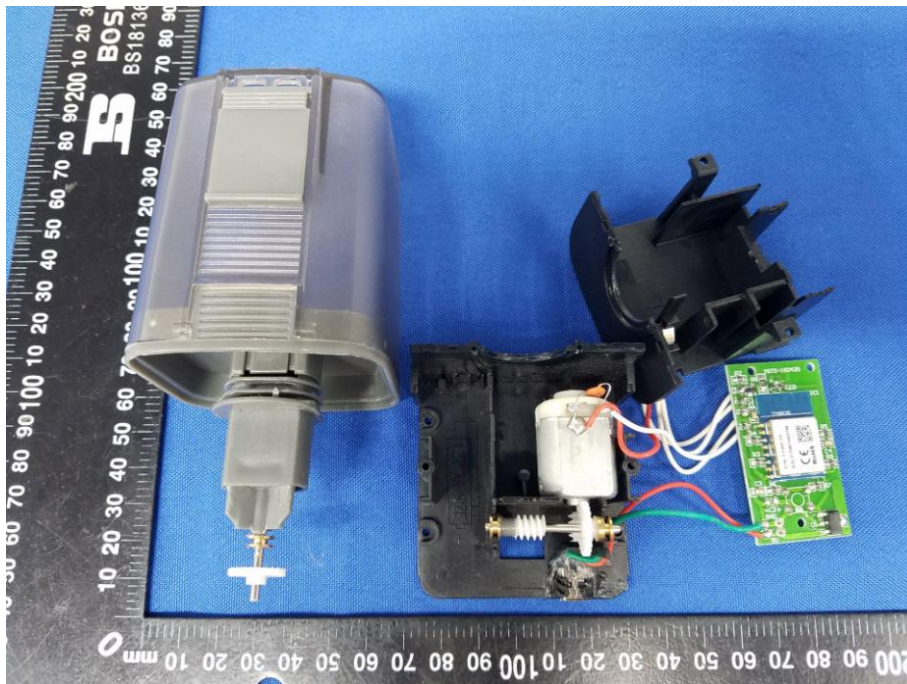

Appendix C: Photographs of EUT

Product: A smart fish feeder

Model: L88

Internal Photos

WIFI ANT