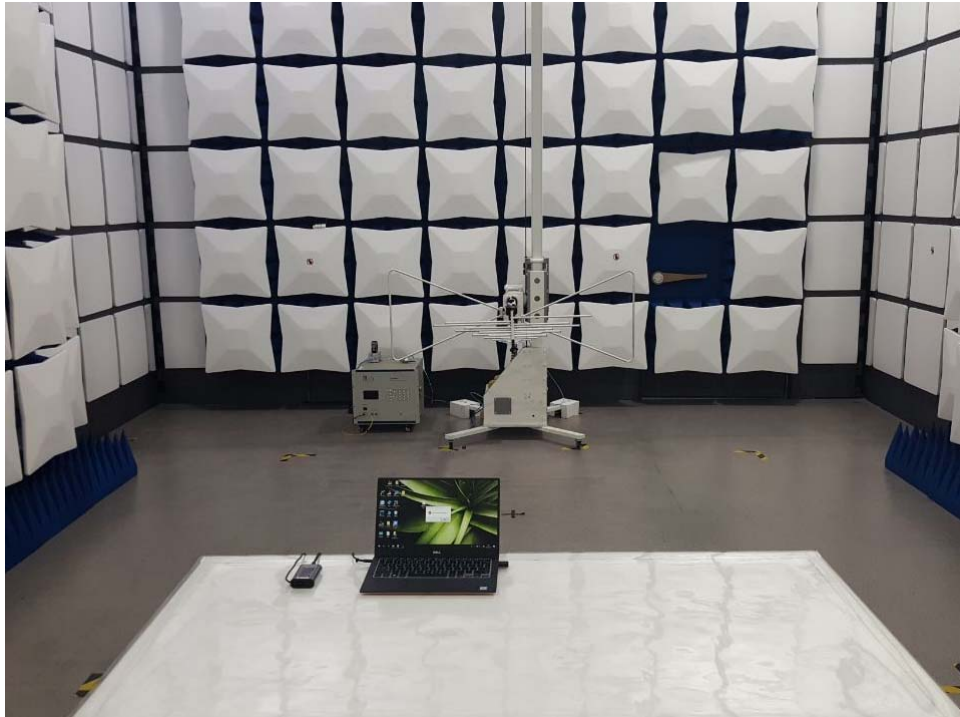

---

Test model: UWA5

Radiated Emission

---

Conducted Power Line Emission test