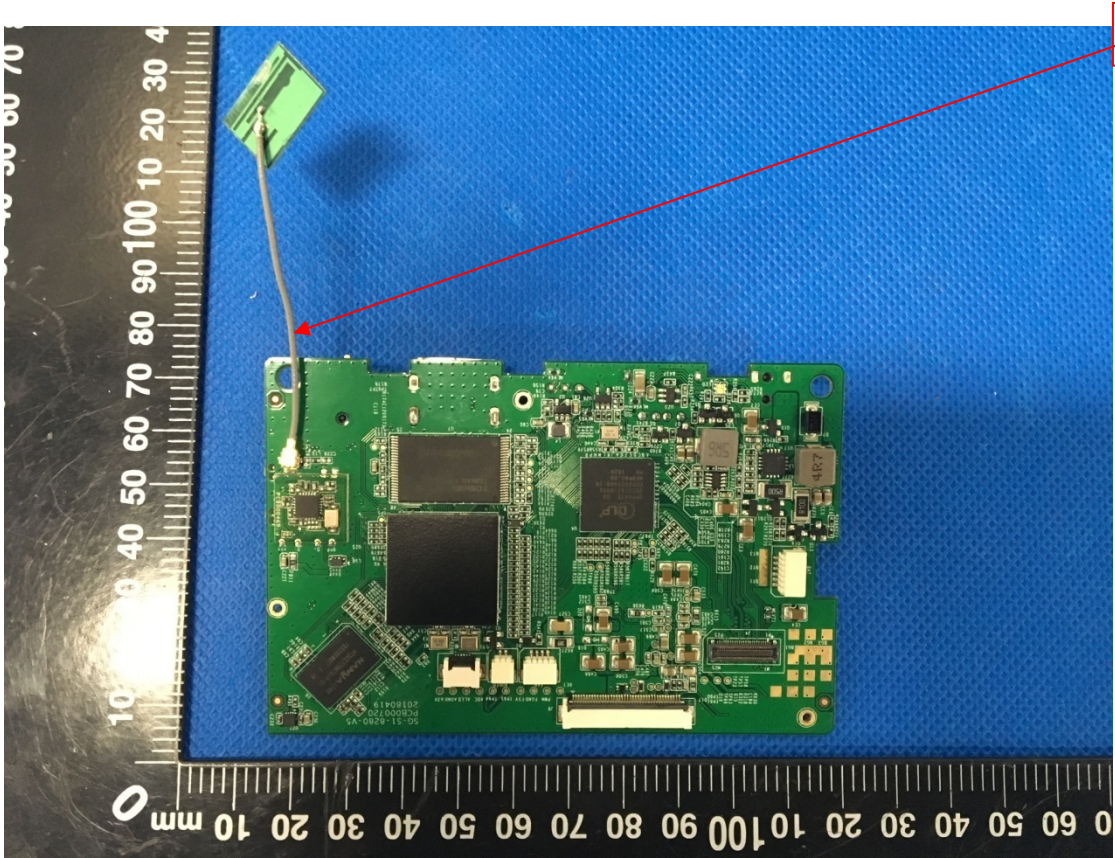

Test Model: EZCast Beam J2

2.4G WIFI ANT.

2.4G RX ANT.