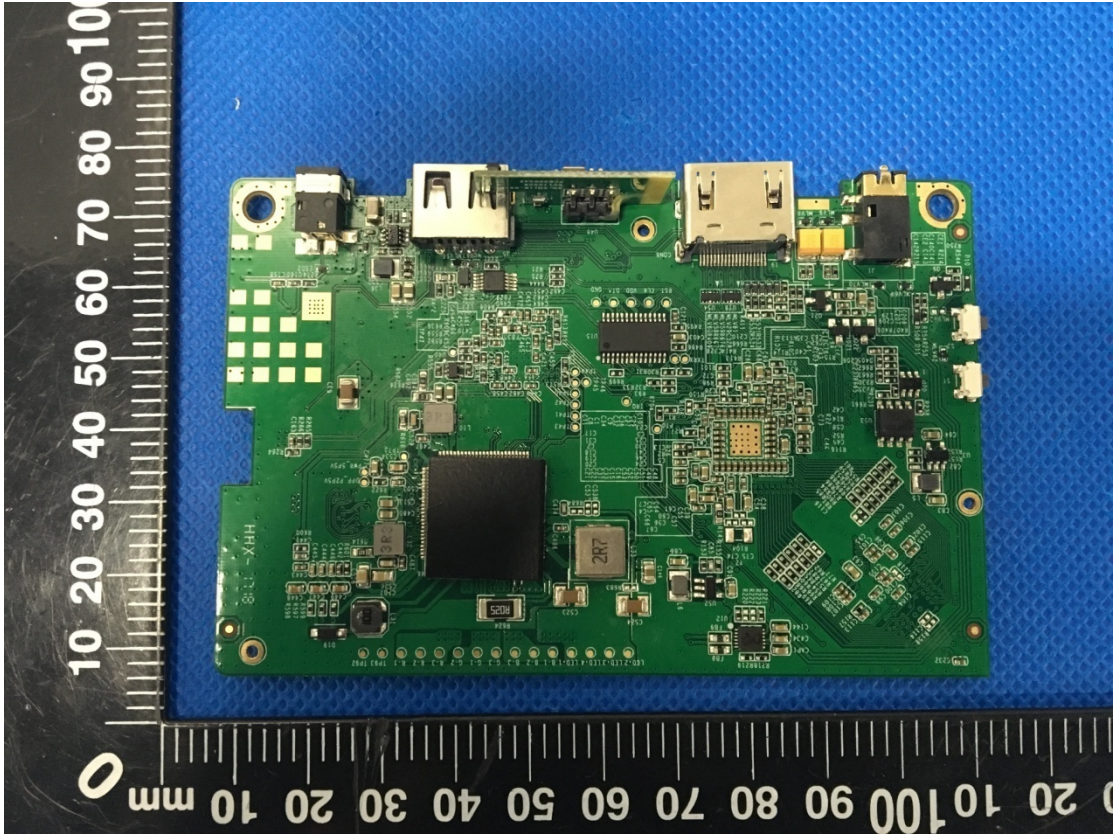

Test Model: EZCast Beam J2

2.4G WIFI ANT.

2.4G RX ANT.