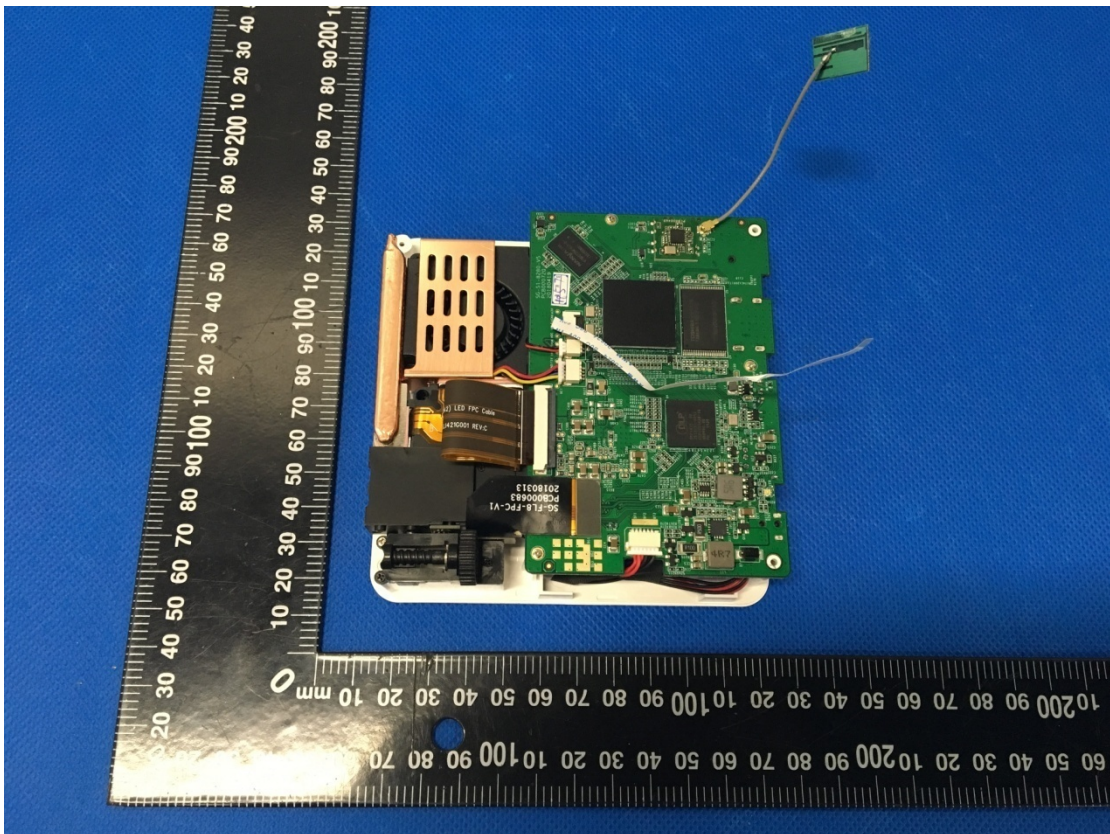

Test Model: EZCast Beam J2

2.4G WIFI ANT.

2.4G RX ANT.