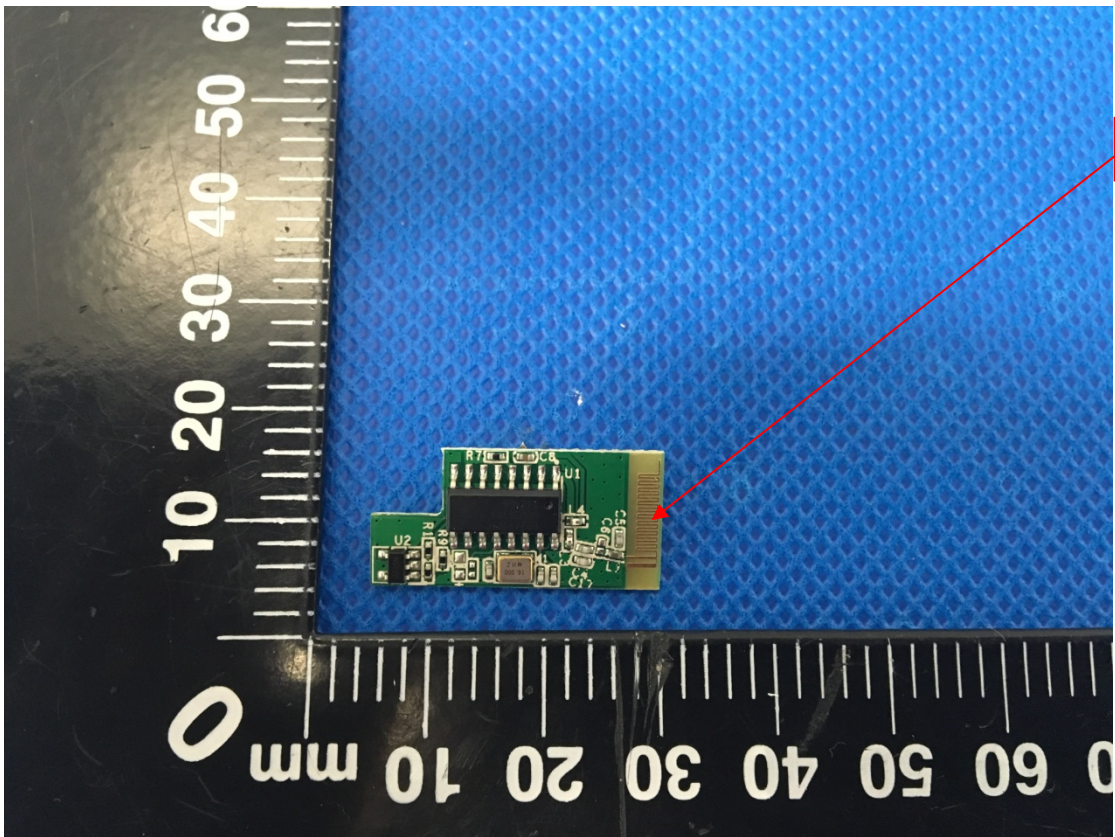

Test Model: EZCast Beam J2

2.4G WIFI ANT.

2.4G RX ANT.