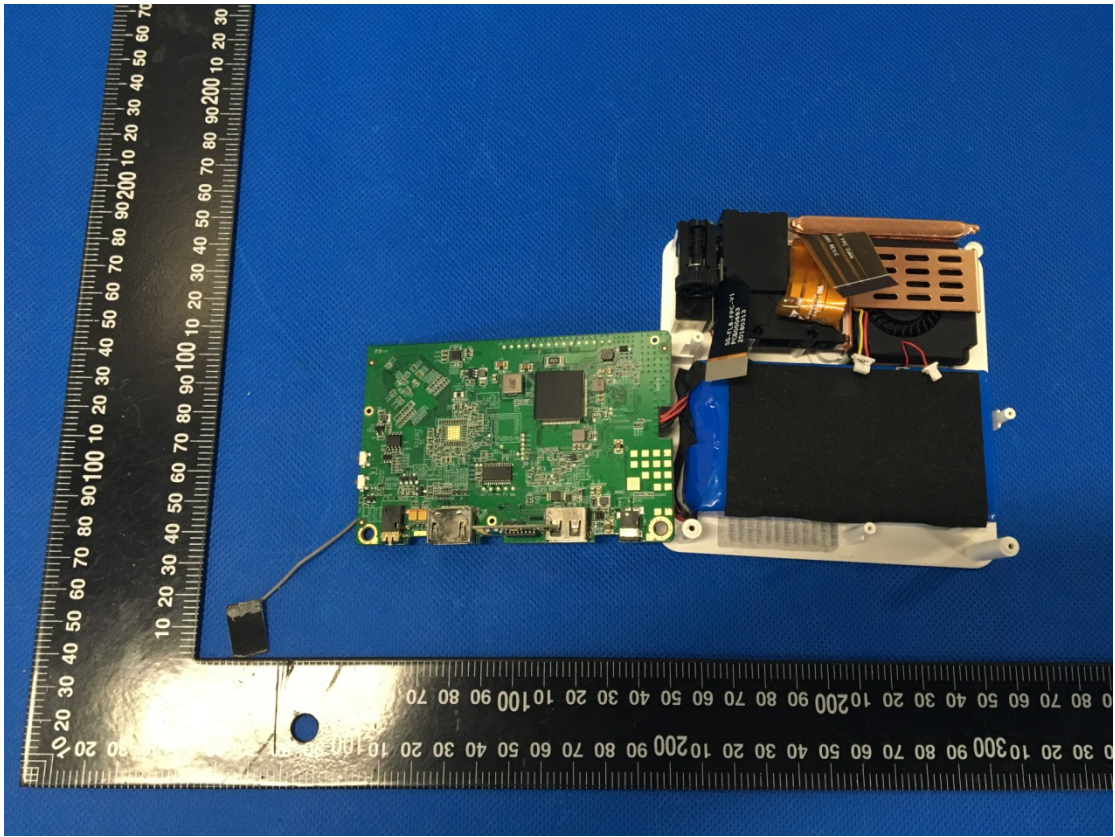

Test Model: EZCast Beam J2

2.4G WIFI ANT.

2.4G RX ANT.