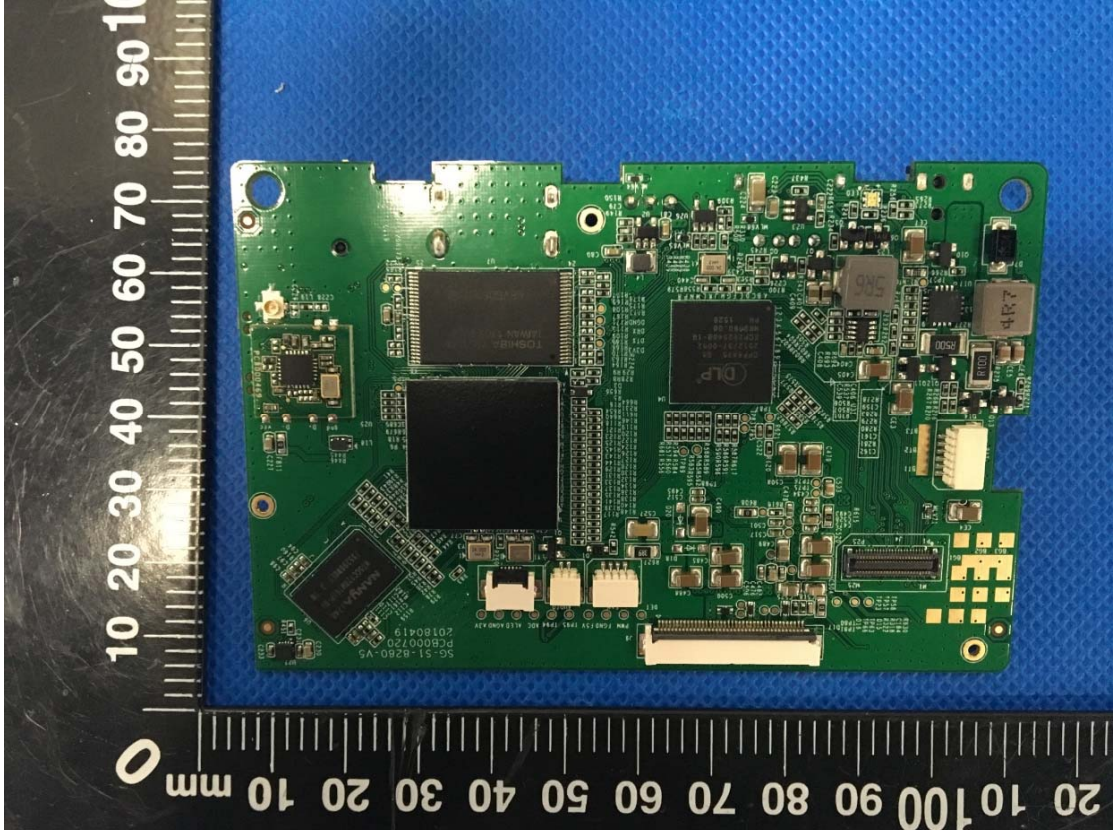

Test Model: EZCast Beam J2

2.4G WIFI ANT.

2.4G RX ANT.