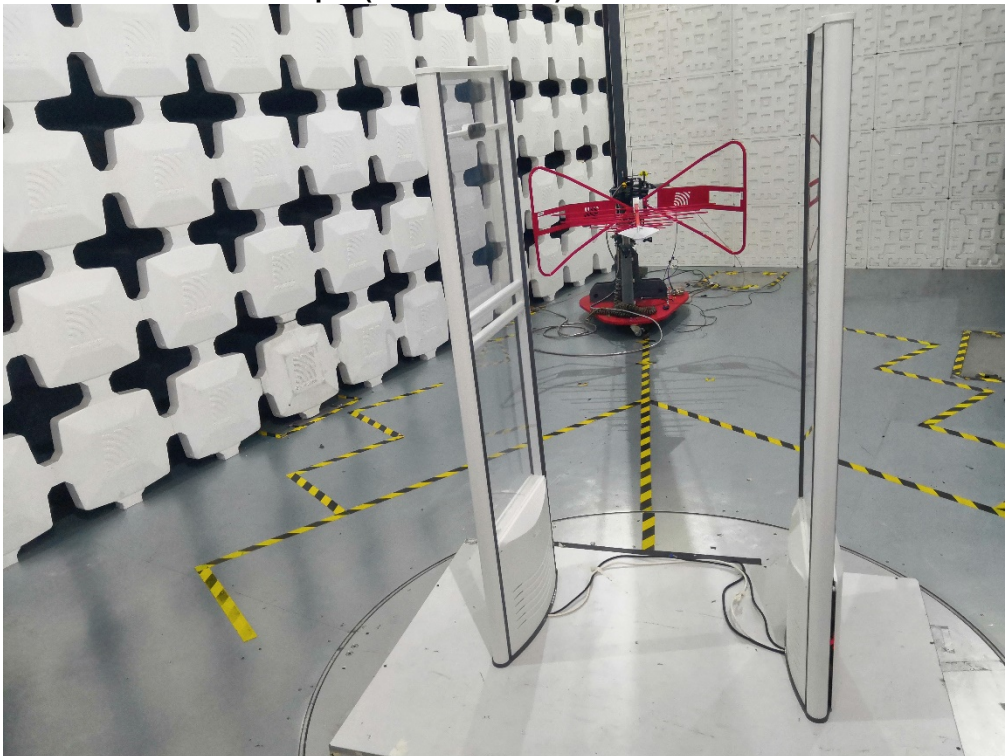

APPENDIX 1 PHOTOS OF TEST SETUP

Radiated Emission Test Data (9 KHz ~ 30 MHz):

Radiated emission Test Setup-1 (30 MHz~1 GHz)

Conducted Emission Test Setup