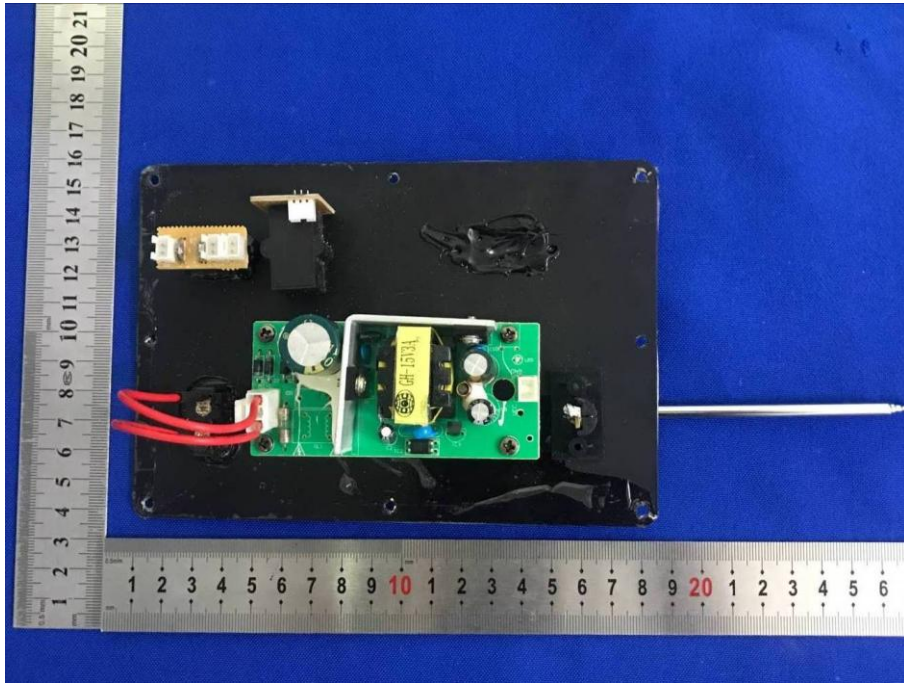

Appendix B: Photographs of EUT

Product: Powered Speaker

Model: BP1491

Internal Photos

Antenna