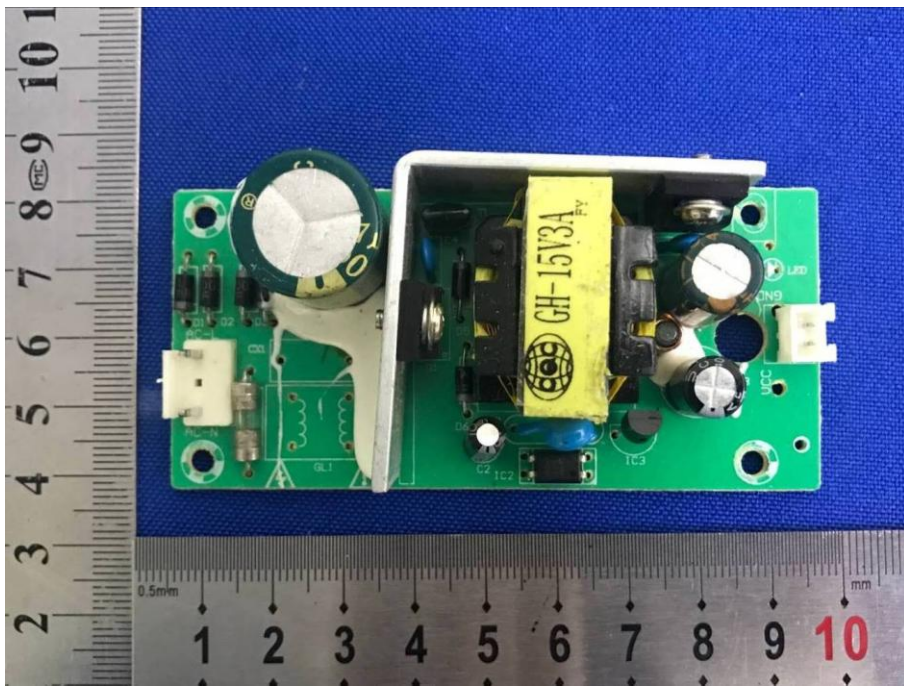

Appendix B: Photographs of EUT

Product: Powered Speaker

Model: BP1491

Internal Photos

Antenna