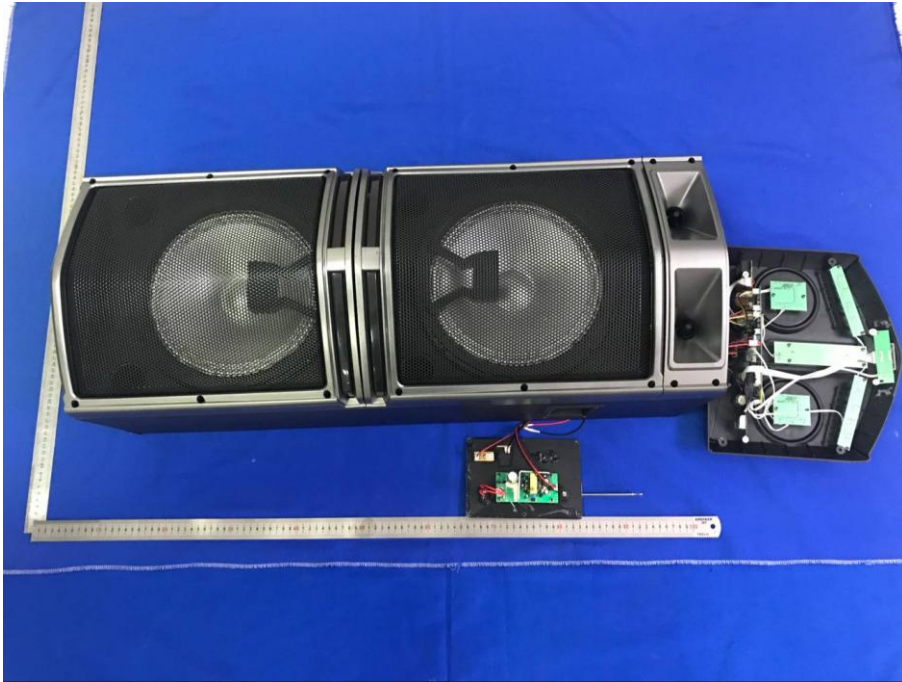

Appendix B: Photographs of EUT

Product: Powered Speaker

Model: BP1491

Internal Photos

Antenna