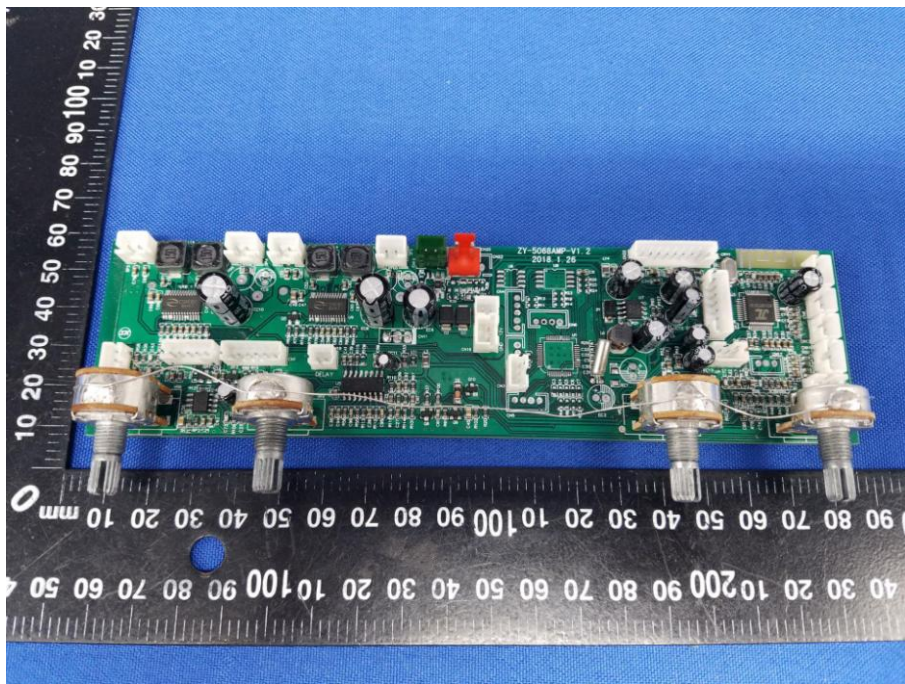

Appendix B: Photographs of EUT

Product: Powered Speaker

Model: BP1491

Internal Photos

Antenna