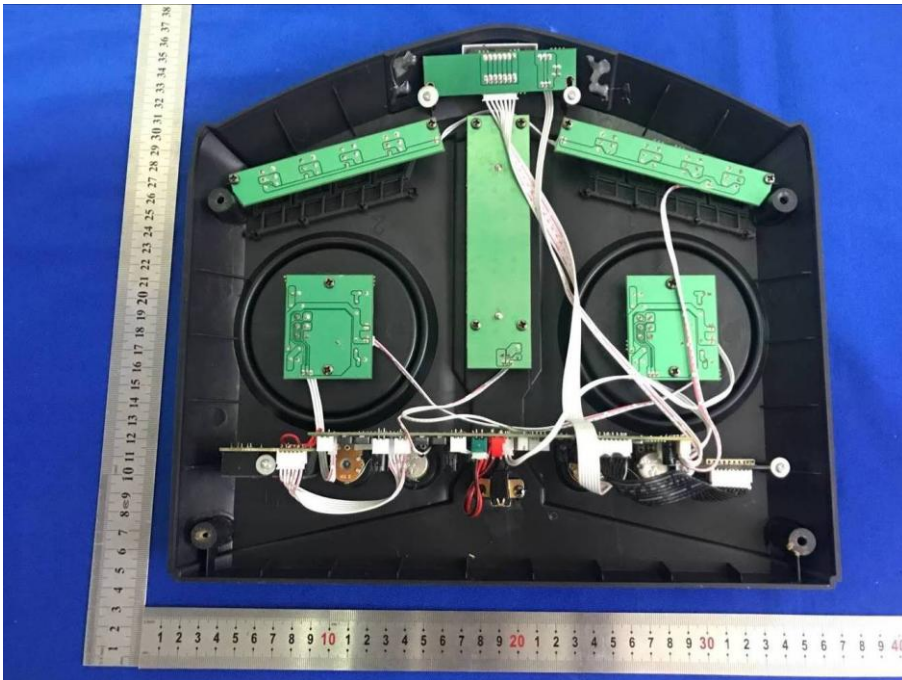

Appendix B: Photographs of EUT

Product: Powered Speaker

Model: BP1491

Internal Photos

Antenna