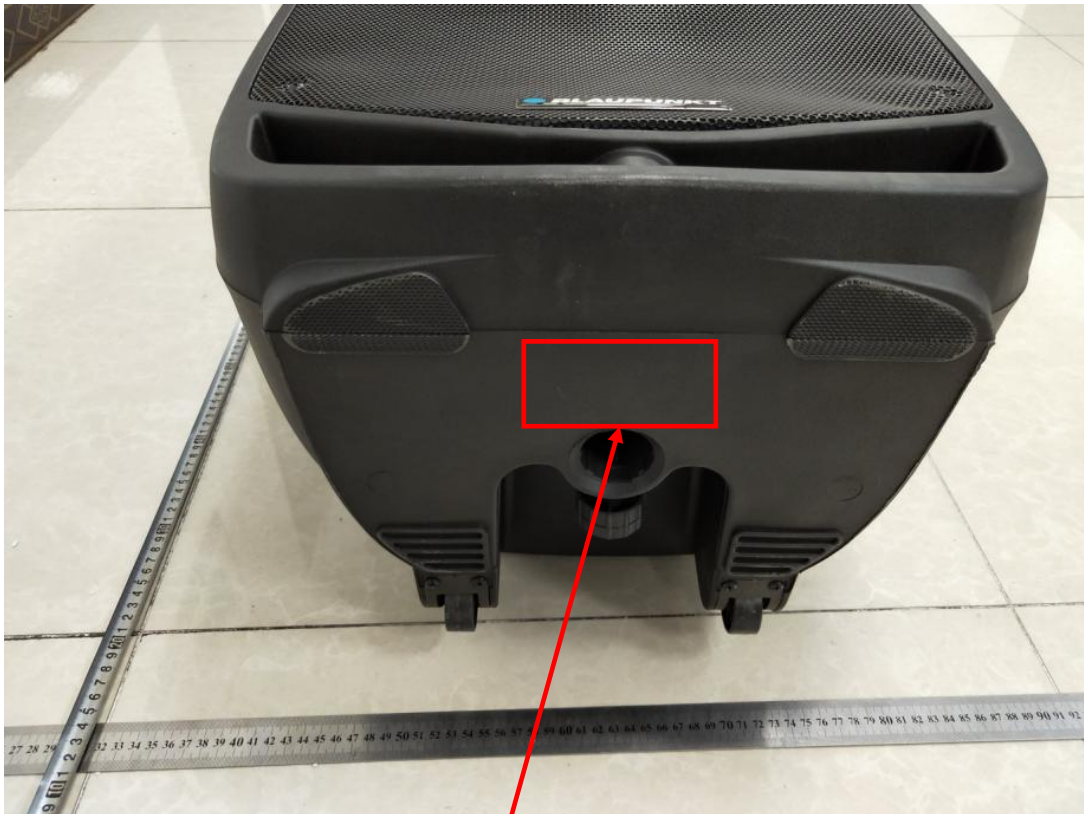

Label Artwork and Location

Model: BP1482

Label:

POWER SPEAKER BOX

Model: BP1482

FCC ID: 2AQJ6-BP1482

This device complies with part 15 of the FCC rules. Operation is subject to the following two conditions (1) this device may not cause harmful interference, and (2) this device must accept any interference received, including interference that may cause undesired operation.

Size: L*W=90*76mm

Location