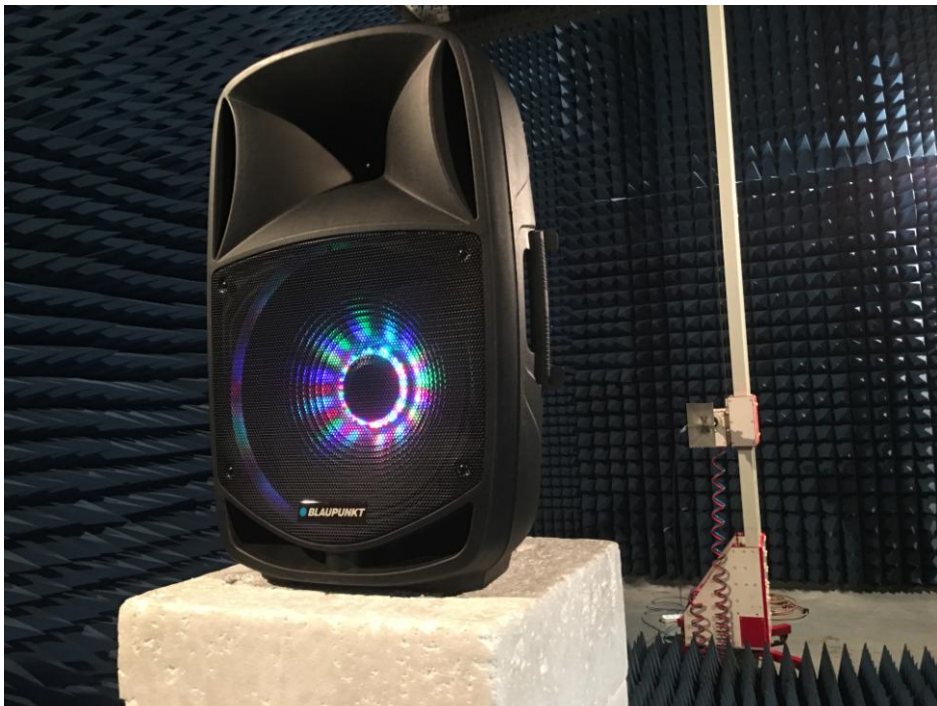

Appendix A: Photographs of Test Setup

Product: POWER SPEAKER BOX

Model: BP1482

Radiated Emission

Conducted Emission