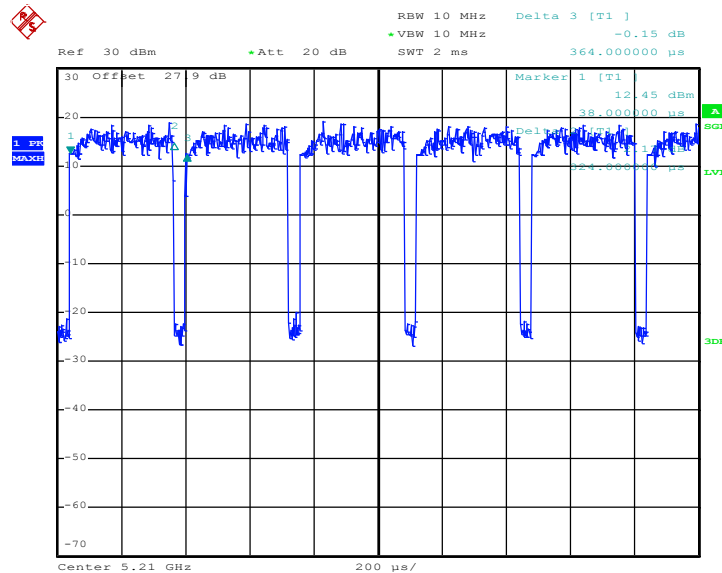

Date: 4.JUL.2018 18:43:35

802.11ac VHT40

Date: 4.JUL.2018 19:11:14

802.11ac VHT80

Date: 4.JUL.2018 19:30:40

—THE END—