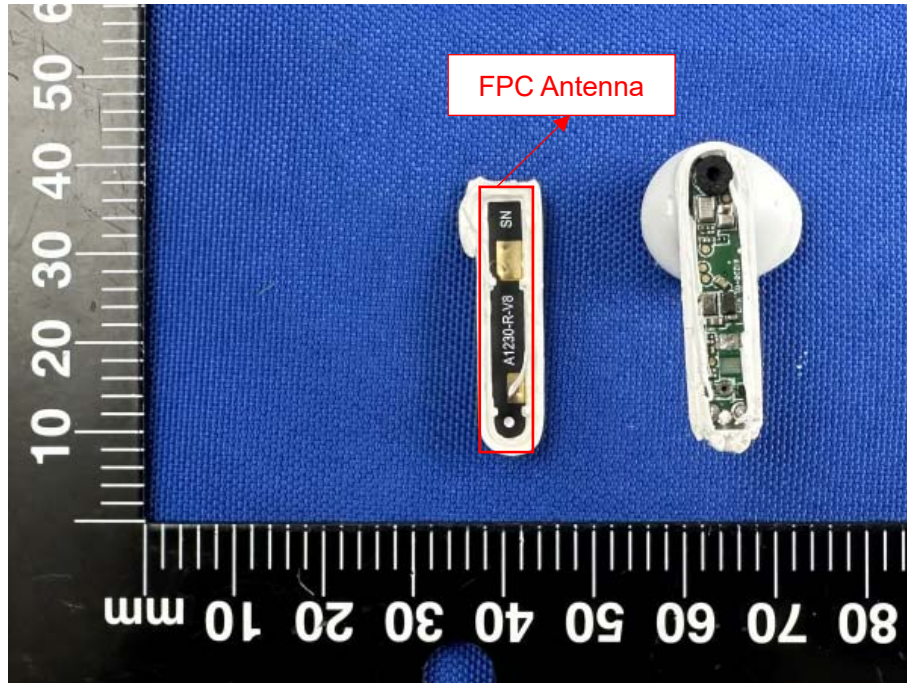

EUT INTERNAL PHOTOS

WS201

EUT UNCOVER VIEW 1

EUT UNCOVER VIEW 2

MAIN BOARD TOP VIEW

MAIN BOARD REAR VIEW

BATTERY

15612

EUT UNCOVER VIEW 1

EUT UNCOVER VIEW 2

MAIN BOARD TOP VIEW

MAIN BOARD REAR VIEW

BATTERY