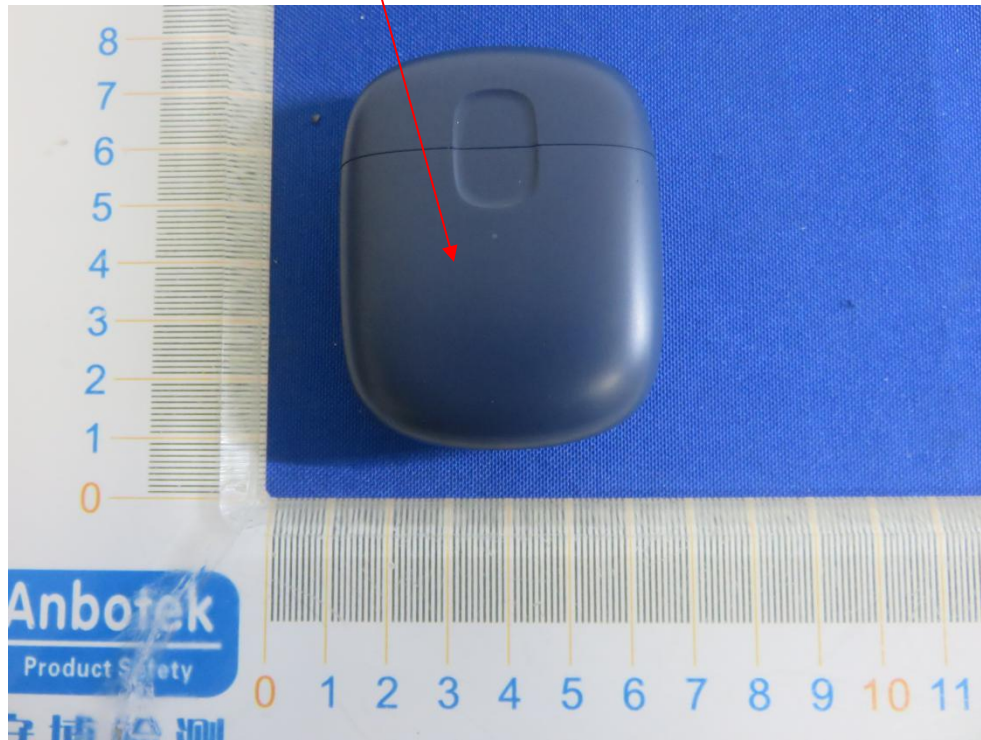

Label Location On EUT

Label

Product Name: HiTune T2 True Wireless Earbuds Charging Case

Model No.: WS105

FCC: 2AQI5-WS105-CASE

This device complies with Part 15 of the FCC Rules. Operation is subject to the following two conditions: