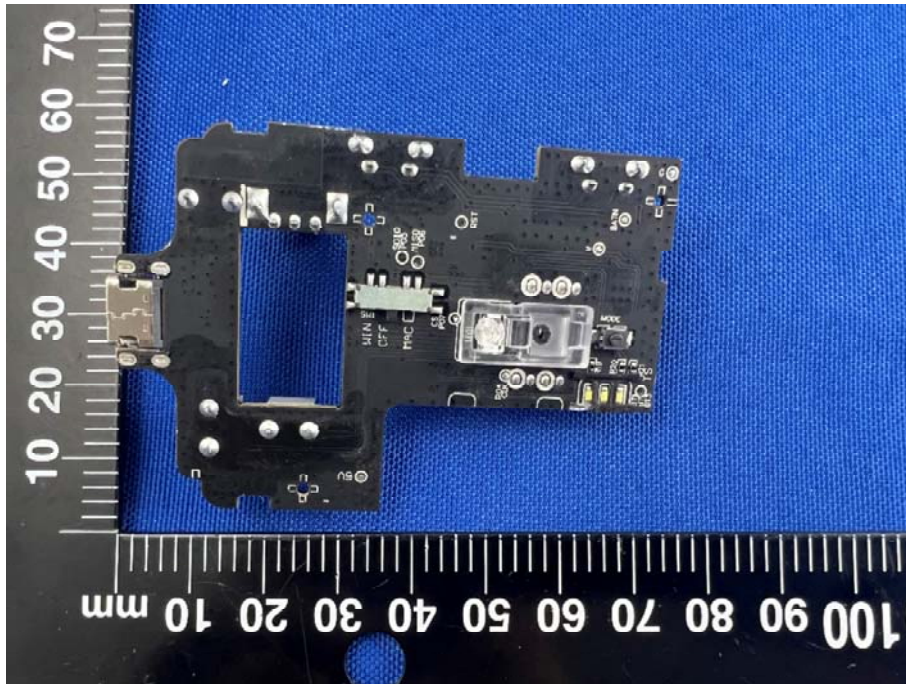

EUT INTERNAL PHOTOS

MU102

EUT UNCOVER VIEW

MAIN BOARD TOP VIEW

MAIN BOARD REAR VIEW

BATTERY (FRONT)

BATTERY (REAR)