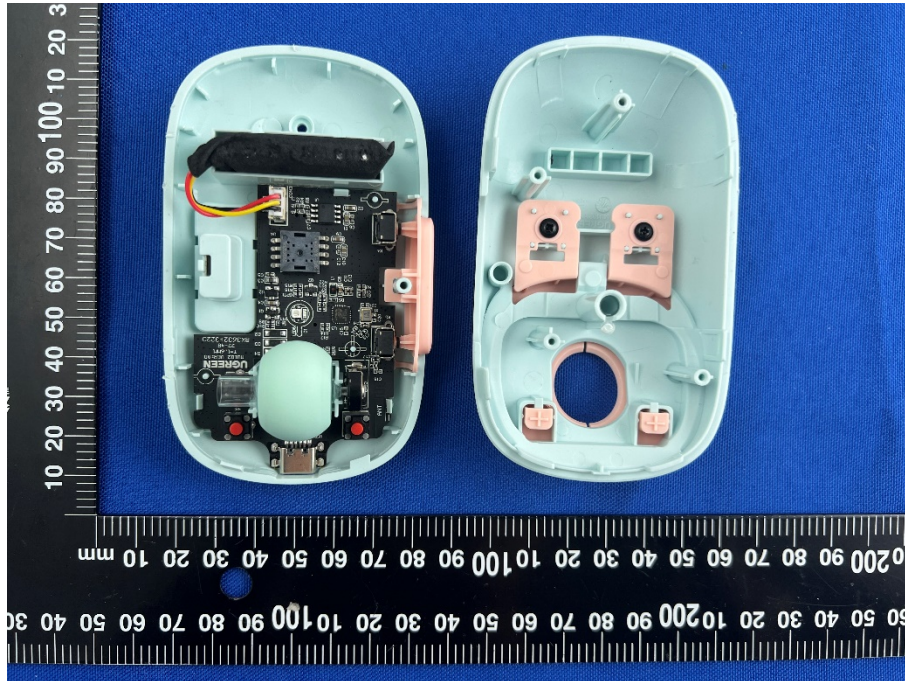

EUT INTERNAL PHOTOS

MU102

EUT UNCOVER VIEW

MAIN BOARD TOP VIEW

MAIN BOARD REAR VIEW

BATTERY (FRONT)

BATTERY (REAR)