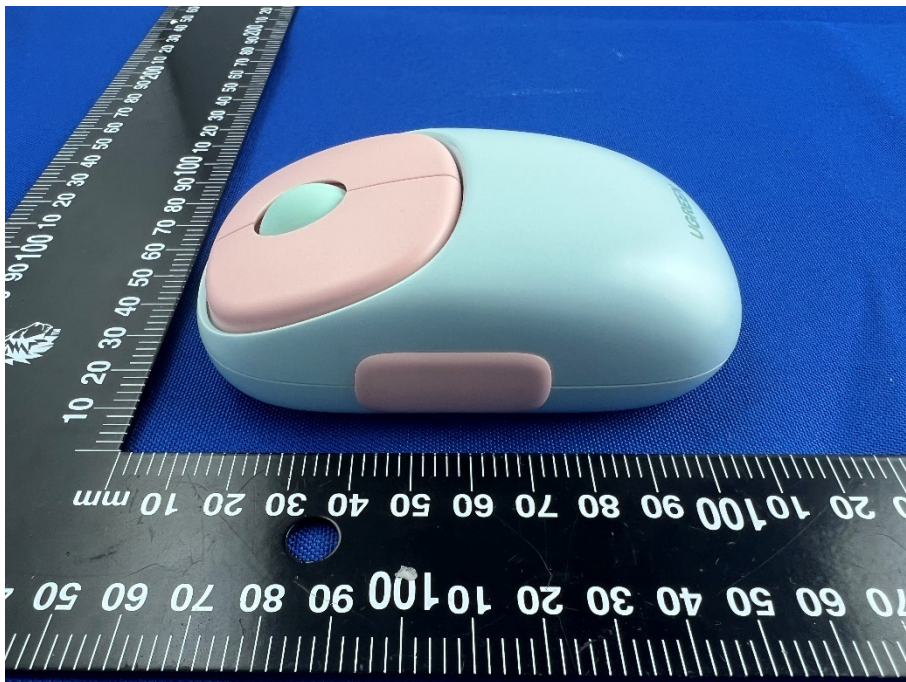

EUT EXTERNAL PHOTOS

MU102

FRONT VIEW OF EUT

REAR VIEW OF EUT

LEFT VIEW OF EUT

RIGHT VIEW OF EUT

TOP VIEW OF EUT

BOTTOM VIEW OF EUT

Accessory-Type-c Cable

Accessory-Dongle