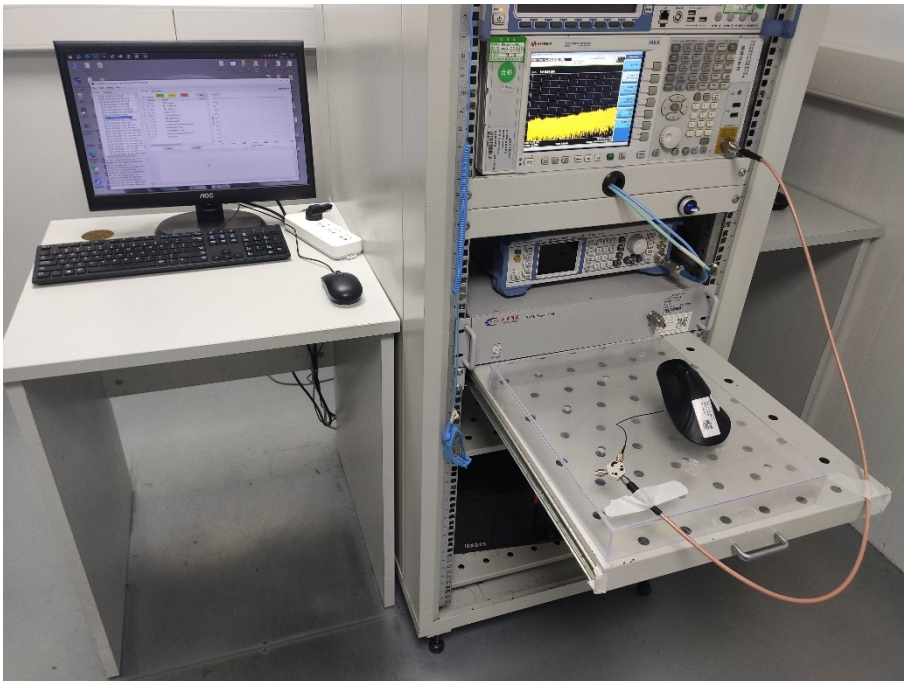

TEST SETUP PHOTOS

Radiated Test Photo-Bluetooth

Below 30MHz

30MHz-1GHz

Close-up

Above 1GHz

Close-up

Conducted Test Photo

Conducted Test

Radiated Test Photo-2.4G

Below 30MHz

30MHz-1GHz

Close-up

Above 1GHz

Close-up

Conducted Test Photo

Conducted Test

Conducted Emissions

Test Photo 1

Test Photo 2

--BLANK BELOW--