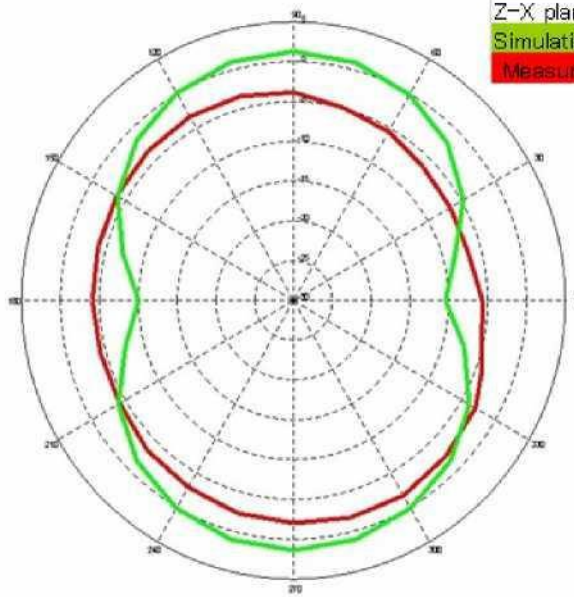

Antenna plate	PCB Antenna
Antenna peak gain	2.3 dBi
Frequency range	2.402MHz~2.480MHz
Connect type	Direct Connect

4. Picture of antenna

3.

Radiation pattern @2.402GHz

Z-Y Plane

Z-Y plane	Avg.	dbi	Max.	Min.
Simulation result	-2.8		1.45	-10.58
Measurement result	-2.1		1.7	-9.42

2402MHz

X-Y Plane

X-Y plane	Avg.	dbi	Max.	Min.
Simulation result	1.3		1.5	1.15
Measurement result	-2.3		1.7	-7.34

2402MHz

Radiation pattern @2.441GHz

Z-X Plane

Z-X plane	Avg.	dBi Max.	Min.
Simulation result	-2.7	1.44	-10.39
Measurement result	-3.9	-1.65	-6.68

2441MHz

Z-Y Plane

Z-Y plane	Avg.	dBi Max.	Min.
Simulation result	-1.7	1.5	-10.39
Measurement result	-1.8	2.3	-8.31

2441MHz

X-Y Plane

X-Y plane	Avg.	dbi Max.	Min.
Simulation result	1.4	1.55	1.17
Measurement result	-1.8	2.3	-7.64

2441MHz

Radiation pattern @2.480GHz

Z-X Plane

Z-X plane	Avg.	dbi Max.	Min.
Simulation result	-2.7	1.5	-10.25
Measurement result	-5.0	-4.35	-5.88

2480MHz

Z-Y Plane

Z-Y plane	Avg.	dbi Max.	Min.
Simulation result	-2.7	1.55	-10.25
Measurement result	-2.8	1.82	-6.16