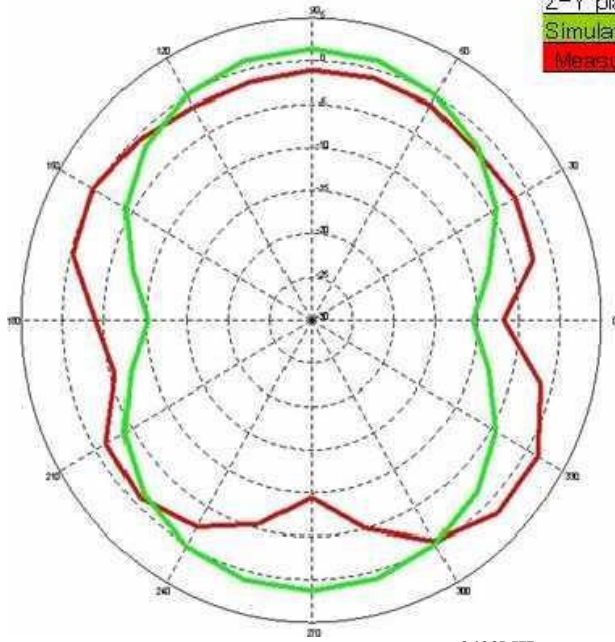

Antenna plate	PCB Antenna
Antenna peak gain	2.3 dBi
Frequency range	2.402MHz~2.480MHz
Connect type	Direct Connect

4. Picture of antenna

3.

Radiation pattern @2.402GHz

Z-Y Plane

Z-Y plane	Avg.	dbi	Max.	Min.
Simulation result	-2.8		1.45	-10.58
Measurement result	-2.1		1.7	-9.42

2402MHz

X-Y Plane

X-Y plane	Avg.	dbi	Max.	Min.
Simulation result	1.3		1.5	1.15
Measurement result	-2.3		1.7	-7.34

2402MHz

Radiation pattern @2.441GHz

Z-X Plane

Z-X plane	Avg.	dBi Max.	Min.
Simulation result	-2.7	1.44	-10.39
Measurement result	-3.9	-1.65	-6.68

2441MHz

Z-Y Plane

Z-Y plane	Avg.	dBi Max.	Min.
Simulation result	-1.7	1.5	-10.39
Measurement result	-1.8	2.3	-8.31

2441MHz

X-Y Plane

X-Y plane	Avg.	dbi Max.	Min.
Simulation result	1.4	1.55	1.17
Measurement result	-1.8	2.3	-7.64