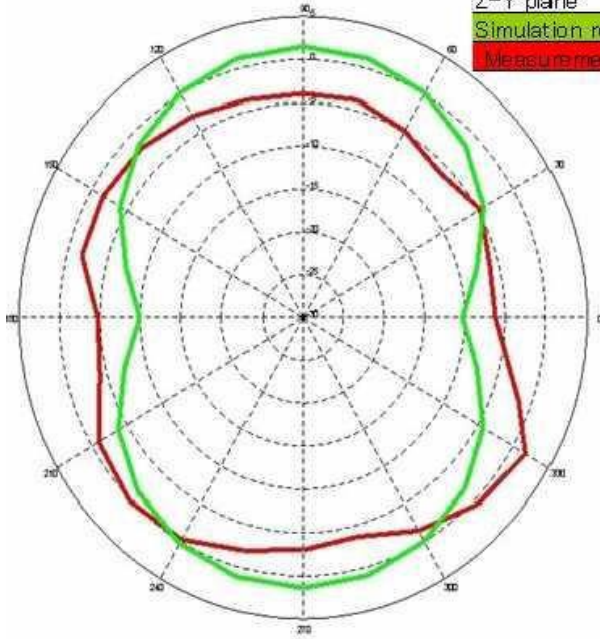

2441MHz

Radiation pattern @2.480GHz

Z-X Plane

Z-X plane	Avg.	dbi Max.	Min.
Simulation result	-2.7	1.5	-10.25
Measurement result	-5.0	-4.35	-5.88

2480MHz

Z-Y Plane

Z-Y plane	Avg.	dbi Max.	Min.
Simulation result	-2.7	1.55	-10.25
Measurement result	-2.8	1.82	-6.16

2480MHz

X-Y Plane

X-Y plane	Avg.	dbi Max.	Min.
Simulation result	1.4	1.61	1.22
Measurement result	-2.3	1.82	-8.38

2480MHz