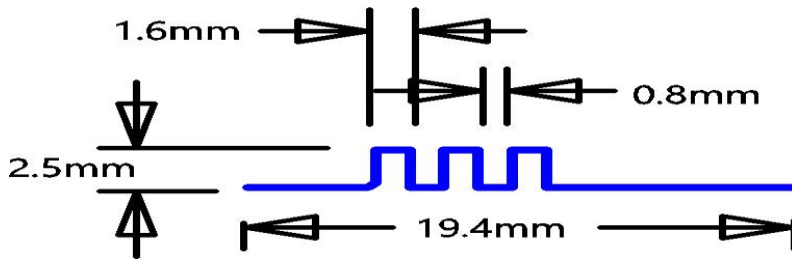

Antenna plate	PCB Antenna
Antenna peak gain	2.3 dBi
Frequency range	2.402MHz~2.480MHz
Connect type	Direct Connect

4. Picture of antenna

3.

Radiation pattern @2.402GHz

Z-Y Plane

Z-Y plane	Avg.	dbi	Max.	Min.
Simulation result	-2.8		1.45	-10.58
Measurement result	-2.1		1.7	-9.42