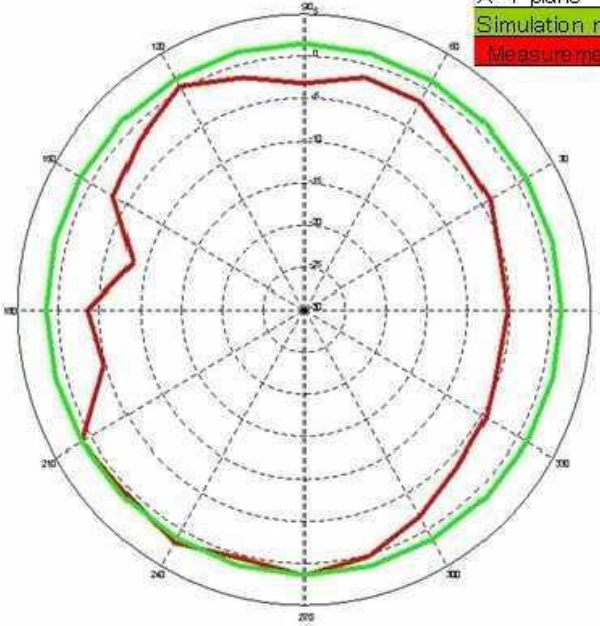

2441MHz

Z-Y Plane

Z-Y plane	Avg.	dBi Max.	Min.
Simulation result	-1.7	1.5	-10.39
Measurement result	-1.8	2.3	-8.31

2441MHz

X-Y Plane

X-Y plane	Avg.	dbi Max.	Min.
Simulation result	1.4	1.55	1.17
Measurement result	-1.8	2.3	-7.64

2441MHz

Radiation pattern @2.480GHz

Z-X Plane

Z-X plane	Avg.	dbi Max.	Min.
Simulation result	-2.7	1.5	-10.25
Measurement result	-5.0	-4.35	-5.88

2480MHz

Z-Y Plane

Z-Y plane	Avg.	dbi Max.	Min.
Simulation result	-2.7	1.55	-10.25
Measurement result	-2.8	1.82	-6.16

2480MHz

X-Y Plane

X-Y plane	Avg.	dbi Max.	Min.
Simulation result	1.4	1.61	1.22
Measurement result	-2.3	1.82	-8.38

2480MHz