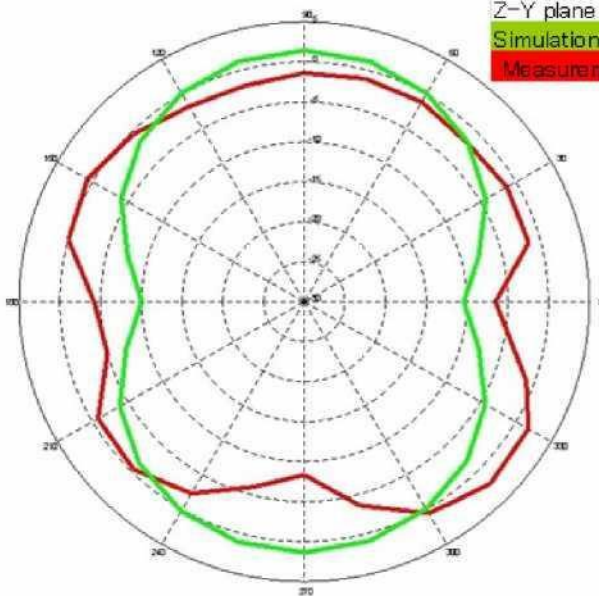

Antenna plate	PCB Antenna
Antenna peak gain	2.3 dBi
Frequency range	2.402MHz~2.480MHz
Connect type	Direct Connect

4. Picture of antenna

3.

Radiation pattern @2.402GHz

Z-Y Plane

Z-Y plane	Avg.	dbi	Max.	Min.
Simulation result	-2.8		1.45	-10.58
Measurement result	-2.1		1.7	-9.42

2402MHz

X-Y Plane

X-Y plane	Avg.	dbi	Max.	Min.
Simulation result	1.3		1.5	1.15
Measurement result	-2.3		1.7	-7.34

2402MHz

Radiation pattern @2.441GHz

Z-X Plane

Z-X plane	Avg.	dBi Max.	Min.
Simulation result	-2.7	1.44	-10.39
Measurement result	-3.9	-1.65	-6.68

2441MHz

Z-Y Plane

Z-Y plane	Avg.	dBi Max.	Min.
Simulation result	-1.7	1.5	-10.39
Measurement result	-1.8	2.3	-8.31

2441MHz

X-Y Plane

X-Y plane	Avg.	dbi Max.	Min.
Simulation result	1.4	1.55	1.17
Measurement result	-1.8	2.3	-7.64

2441MHz

Radiation pattern @2.480GHz

Z-X Plane

Z-X plane	Avg.	dbi Max.	Min.
Simulation result	-2.7	1.5	-10.25
Measurement result	-5.0	-4.35	-5.88

2480MHz

Z-Y Plane

Z-Y plane	Avg.	dbi Max.	Min.
Simulation result	-2.7	1.55	-10.25
Measurement result	-2.8	1.82	-6.16