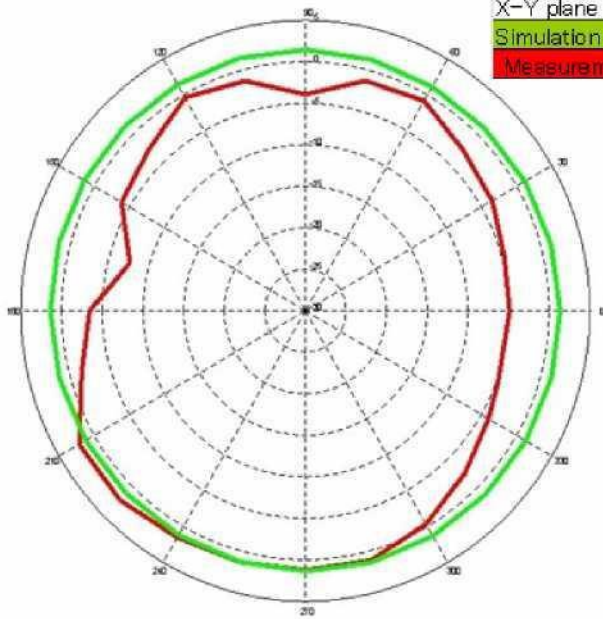

2402MHz

X-Y Plane

X-Y plane	Avg.	dbi	Max.	Min.
Simulation result	1.3		1.5	1.15
Measurement result	-2.3		1.7	-7.34

2402MHz

Radiation pattern @2.441GHz

Z-X Plane

Z-X plane	Avg.	dBi Max.	Min.
Simulation result	-2.7	1.44	-10.39
Measurement result	-3.9	-1.65	-6.68

2441MHz

Z-Y Plane

Z-Y plane	Avg.	dBi Max.	Min.
Simulation result	-1.7	1.5	-10.39
Measurement result	-1.8	2.3	-8.31

2441MHz

X-Y Plane

X-Y plane	Avg.	dbi Max.	Min.
Simulation result	1.4	1.55	1.17
Measurement result	-1.8	2.3	-7.64

2441MHz

Radiation pattern @2.480GHz

Z-X Plane

Z-X plane	Avg.	dbi Max.	Min.
Simulation result	-2.7	1.5	-10.25
Measurement result	-5.0	-4.35	-5.88

2480MHz

Z-Y Plane

Z-Y plane	Avg.	dbi Max.	Min.
Simulation result	-2.7	1.55	-10.25
Measurement result	-2.8	1.82	-6.16