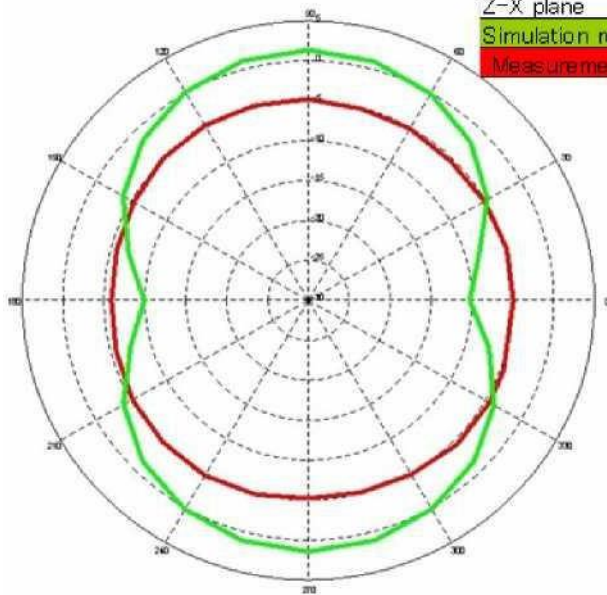

2402MHz

X-Y Plane

X-Y plane	Avg.	dbi	Max.	Min.
Simulation result	1.3		1.5	1.15
Measurement result	-2.3		1.7	-7.34

2402MHz

Radiation pattern @2.441GHz

Z-X Plane

Z-X plane	Avg.	dBi Max.	Min.
Simulation result	-2.7	1.44	-10.39
Measurement result	-3.9	-1.65	-6.68

2441MHz

Z-Y Plane

Z-Y plane	Avg.	dBi Max.	Min.
Simulation result	-1.7	1.5	-10.39
Measurement result	-1.8	2.3	-8.31

2441MHz

X-Y Plane

X-Y plane	Avg.	dbi Max.	Min.
Simulation result	1.4	1.55	1.17
Measurement result	-1.8	2.3	-7.64

2441MHz

Radiation pattern @2.480GHz

Z-X Plane

Z-X plane	Avg.	dbi Max.	Min.
Simulation result	-2.7	1.5	-10.25
Measurement result	-5.0	-4.35	-5.88

2480MHz

Z-Y Plane

Z-Y plane	Avg.	dbi Max.	Min.
Simulation result	-2.7	1.55	-10.25
Measurement result	-2.8	1.82	-6.16