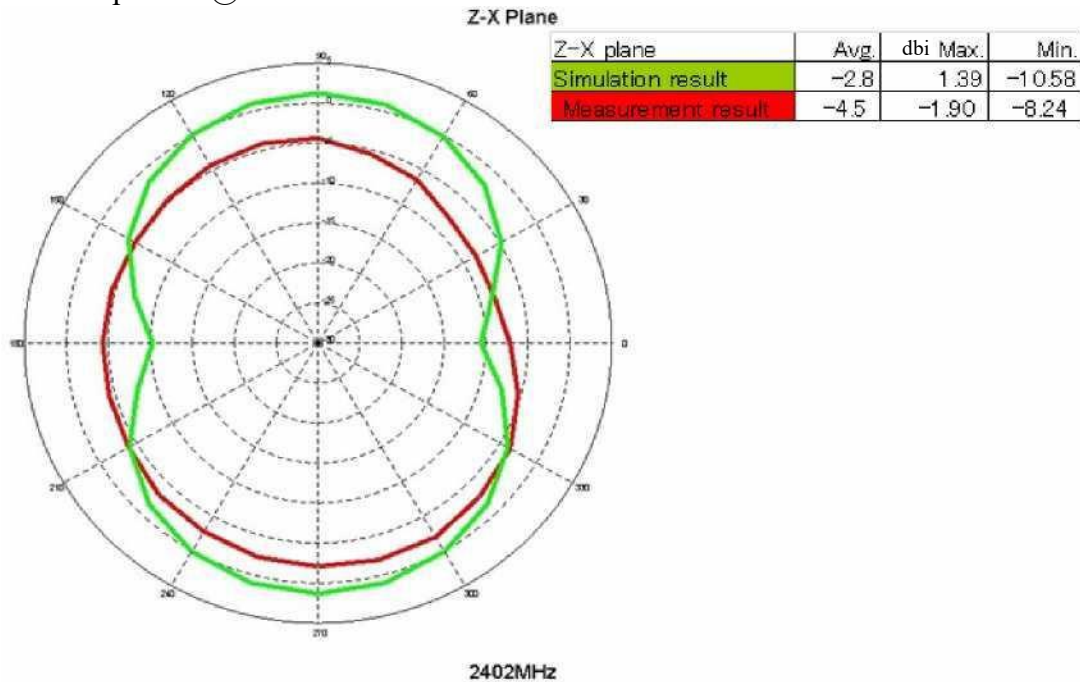

Antenna plate	PCB Antenna
Antenna peak gain	2.3 dBi
Frequency range	2.402MHz~2.480MHz
Connect type	Direct Connect

4. Picture of antenna

3.

Radiation pattern @2.402GHz

Z-Y Plane

Z-Y plane	Avg.	dbi	Max.	Min.
Simulation result	-2.8		1.45	-10.58
Measurement result	-2.1		1.7	-9.42

2402MHz

X-Y Plane

X-Y plane	Avg.	dbi	Max.	Min.
Simulation result	1.3		1.5	1.15
Measurement result	-2.3		1.7	-7.34

2402MHz

Radiation pattern @2.441GHz

Z-X Plane

Z-X plane	Avg.	dBi Max.	Min.
Simulation result	-2.7	1.44	-10.39
Measurement result	-3.9	-1.65	-6.68

2441MHz

Radiation pattern @2.480GHz

Z-X Plane

Z-X plane	Avg.	dbi Max.	Min.
Simulation result	-2.7	1.5	-10.25
Measurement result	-5.0	-4.35	-5.88

2480MHz

Z-Y Plane

Z-Y plane	Avg.	dbi Max.	Min.
Simulation result	-2.7	1.55	-10.25
Measurement result	-2.8	1.82	-6.16