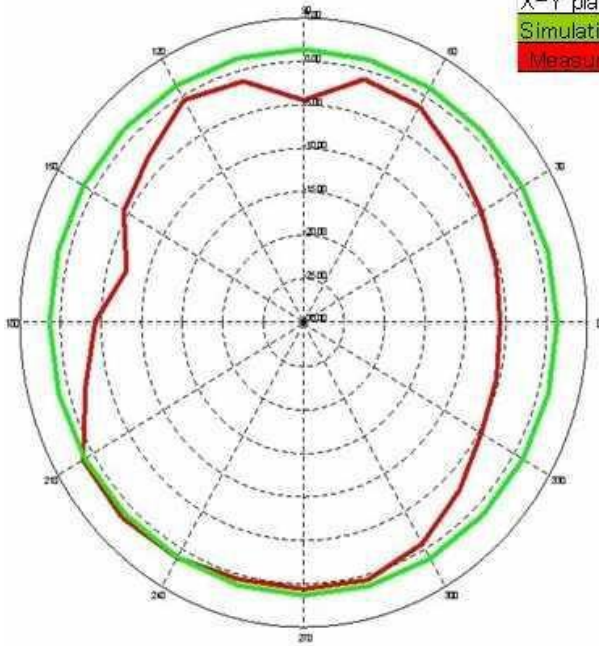

Antenna plate	PCB Antenna
Antenna peak gain	2.3 dBi
Frequency range	2.402MHz~2.480MHz
Connect type	Direct Connect

4. Picture of antenna

3.

Radiation pattern @2.402GHz

Z-Y Plane

Z-Y plane	Avg.	dbi	Max.	Min.
Simulation result	-2.8		1.45	-10.58
Measurement result	-2.1		1.7	-9.42

2402MHz

X-Y Plane

X-Y plane	Avg.	dbi	Max.	Min.
Simulation result	1.3		1.5	1.15
Measurement result	-2.3		1.7	-7.34

2402MHz

Radiation pattern @2.441GHz

Z-X Plane

Z-X plane	Avg.	dBi Max.	Min.
Simulation result	-2.7	1.44	-10.39
Measurement result	-3.9	-1.65	-6.68

2441MHz

Z-Y Plane

Z-Y plane	Avg.	dBi Max.	Min.
Simulation result	-1.7	1.5	-10.39
Measurement result	-1.8	2.3	-8.31

2441MHz

X-Y Plane

X-Y plane	Avg.	dbi Max.	Min.
Simulation result	1.4	1.55	1.17
Measurement result	-1.8	2.3	-7.64

2441MHz

Radiation pattern @2.480GHz

Z-X Plane

Z-X plane	Avg.	dbi Max.	Min.
Simulation result	-2.7	1.5	-10.25
Measurement result	-5.0	-4.35	-5.88

2480MHz

Z-Y Plane

Z-Y plane	Avg.	dbi Max.	Min.
Simulation result	-2.7	1.55	-10.25
Measurement result	-2.8	1.82	-6.16