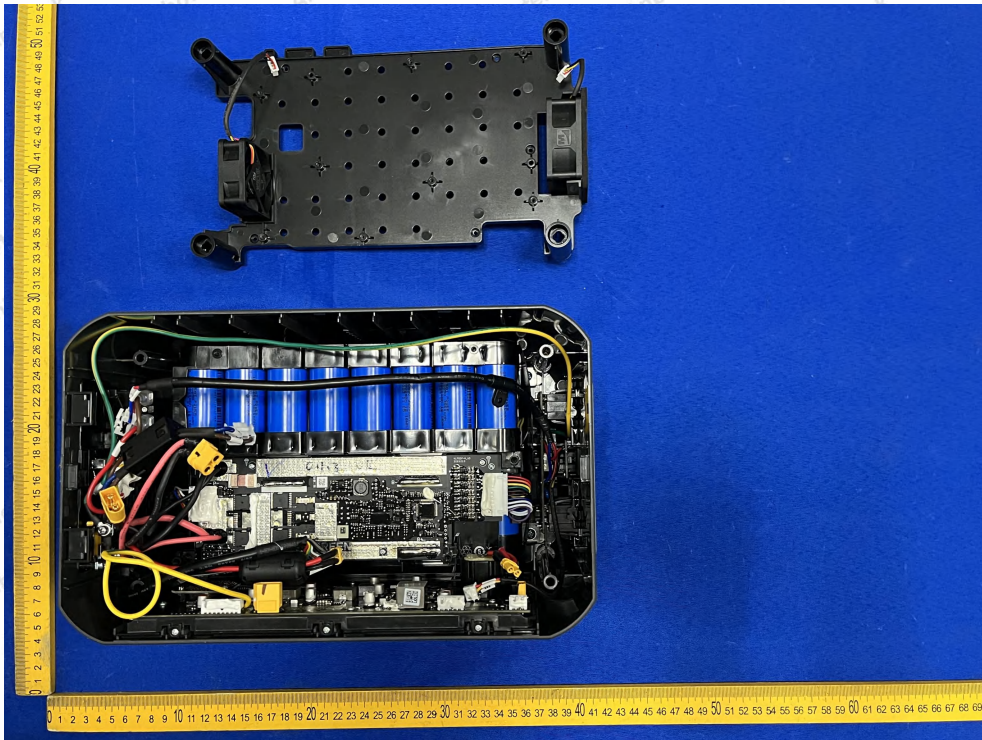

## Internal Photograph

**Shenzhen Anbotek Compliance Laboratory Limited**

Address: 1/F., Building D, Sogood Science and Technology Park, Sanwei Community, Hangcheng Street, Bao'an District, Shenzhen, Guangdong, China.  
Tel: (86) 0755-26066440 Fax: (86) 0755-26014772 Email: service@anbotek.com