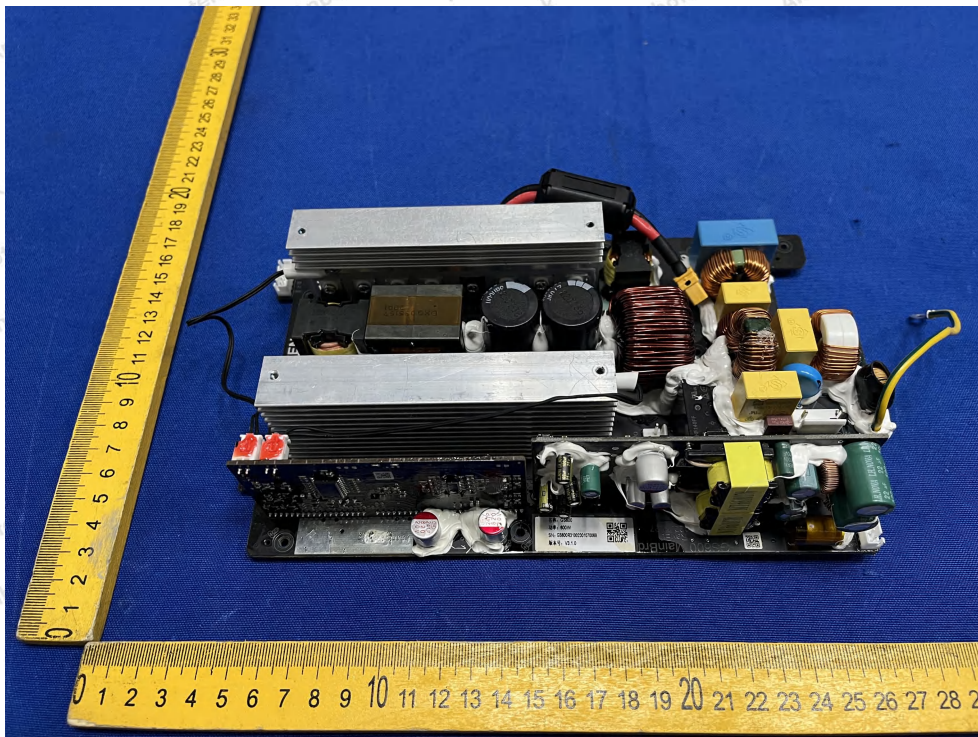

Shenzhen Anbotek Compliance Laboratory Limited

Address: 1/F., Building D, Sogood Science and Technology Park, Sanwei Community, Hangcheng Street, Bao'an District, Shenzhen, Guangdong, China.
Tel: (86) 0755-26066440 Fax: (86) 0755-26014772 Email: service@anbotek.com

Code: AB-RF-05-b

Hotline

400-003-0500

www.anbotek.com.cn