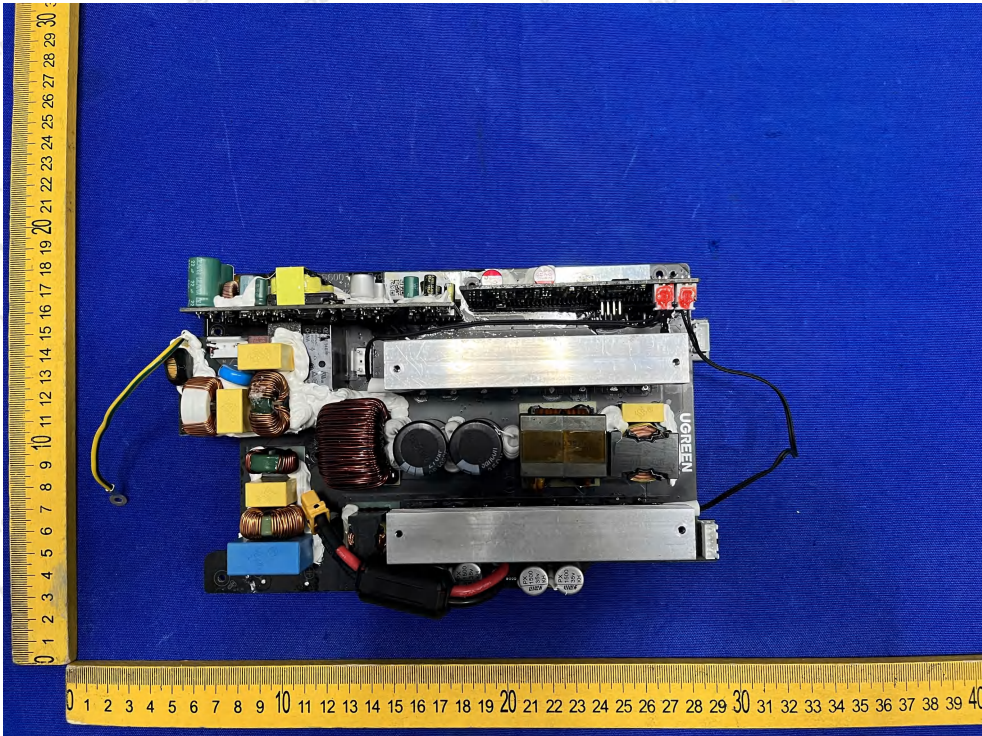

Code: AB-RF-05-b

Hotline

400-003-0500

www.anbotek.com.cn

**Shenzhen Anbotek Compliance Laboratory Limited**

Address: 1/F., Building D, Sogood Science and Technology Park, Sanwei Community, Hangcheng Street, Bao'an District, Shenzhen, Guangdong, China.  
Tel: (86) 0755-26066440 Fax: (86) 0755-26014772 Email: service@anbotek.com