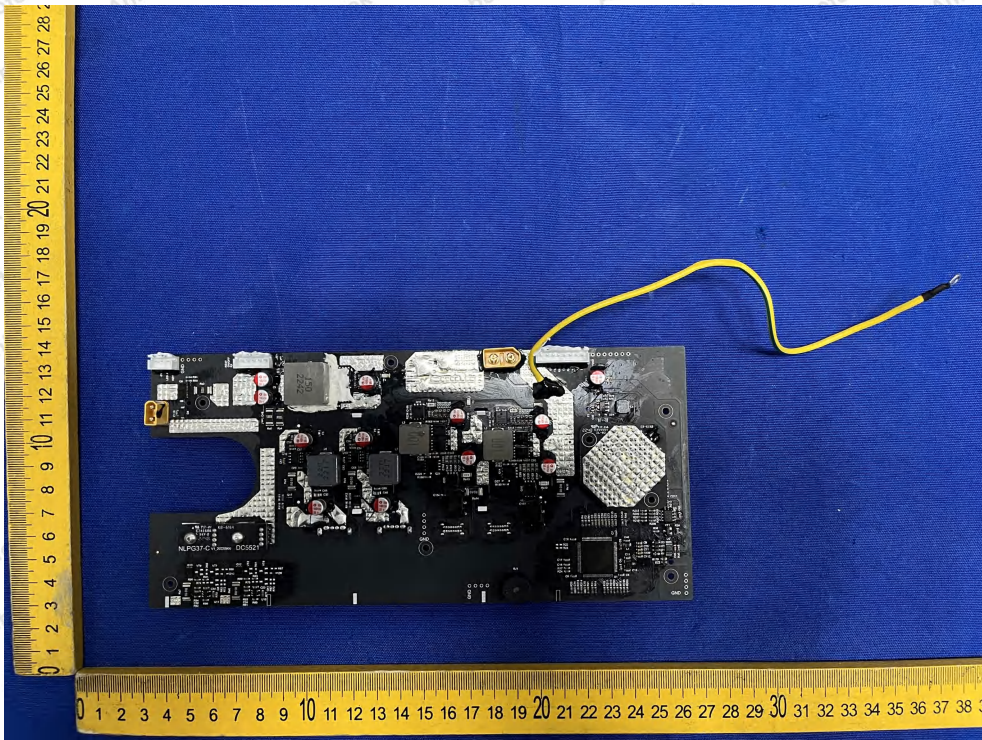

Code: AB-RF-05-b

Hotline

400-003-0500

www.anbotek.com.cn

**Shenzhen Anbotek Compliance Laboratory Limited**

Address: 1/F., Building D, Sogood Science and Technology Park, Sanwei Community, Hangcheng Street, Bao'an District, Shenzhen, Guangdong, China.  
Tel: (86) 0755-26066440 Fax: (86) 0755-26014772 Email: service@anbotek.com