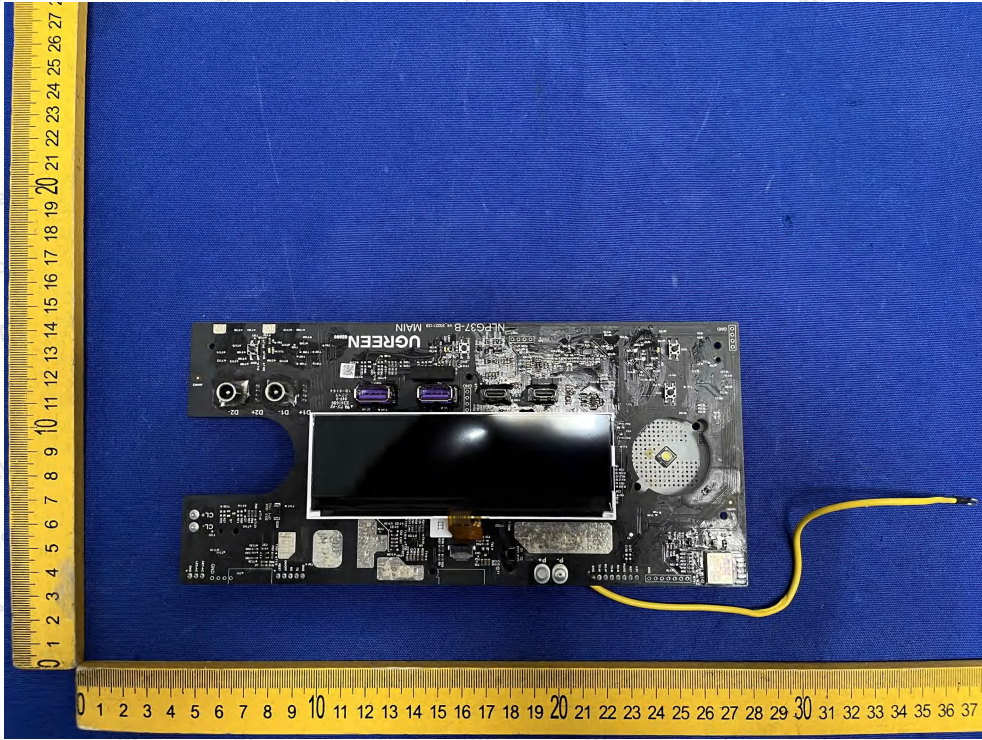

Code: AB-RF-05-b

Hotline

400-003-0500

www.anbotek.com.cn

**Shenzhen Anbotek Compliance Laboratory Limited**

Address: 1/F., Building D, Sogood Science and Technology Park, Sanwei Community, Hangcheng Street, Bao'an District, Shenzhen, Guangdong, China.  
Tel: (86) 0755-26066440 Fax: (86) 0755-26014772 Email: service@anbotek.com