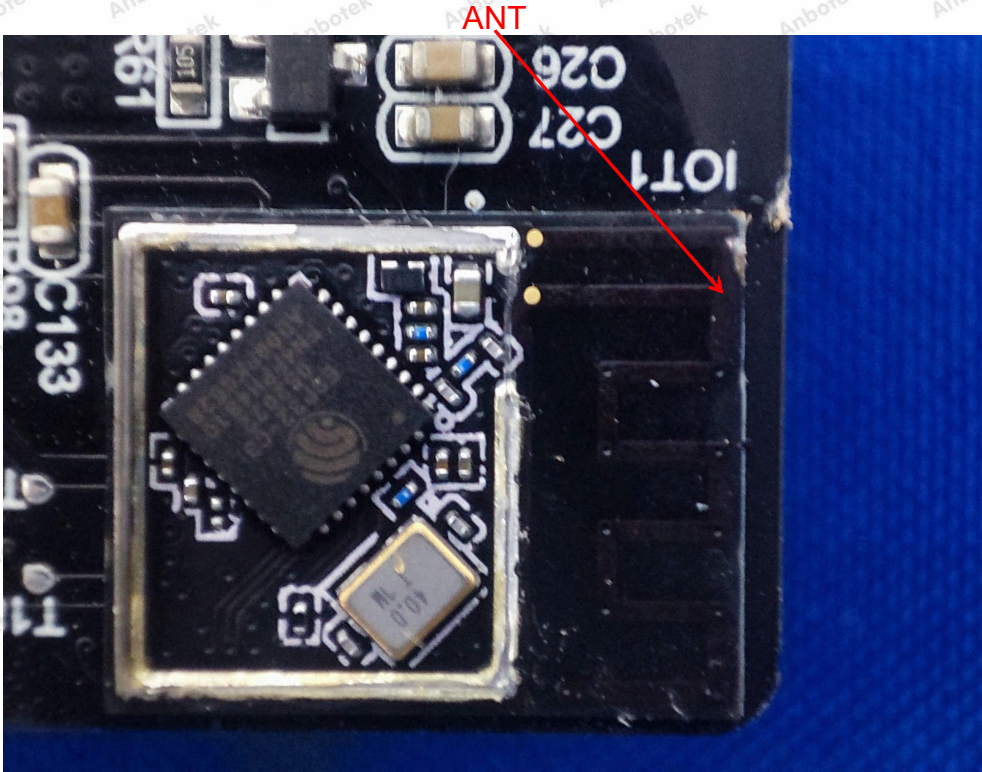

Code: AB-RF-05-b

Hotline

400-003-0500

www.anbotek.com.cn

**Shenzhen Anbotek Compliance Laboratory Limited**

Address: 1/F., Building D, Sogood Science and Technology Park, Sanwei Community, Hangcheng Street, Bao'an District, Shenzhen, Guangdong, China.  
Tel: (86) 0755-26066440 Fax: (86) 0755-26014772 Email: service@anbotek.com