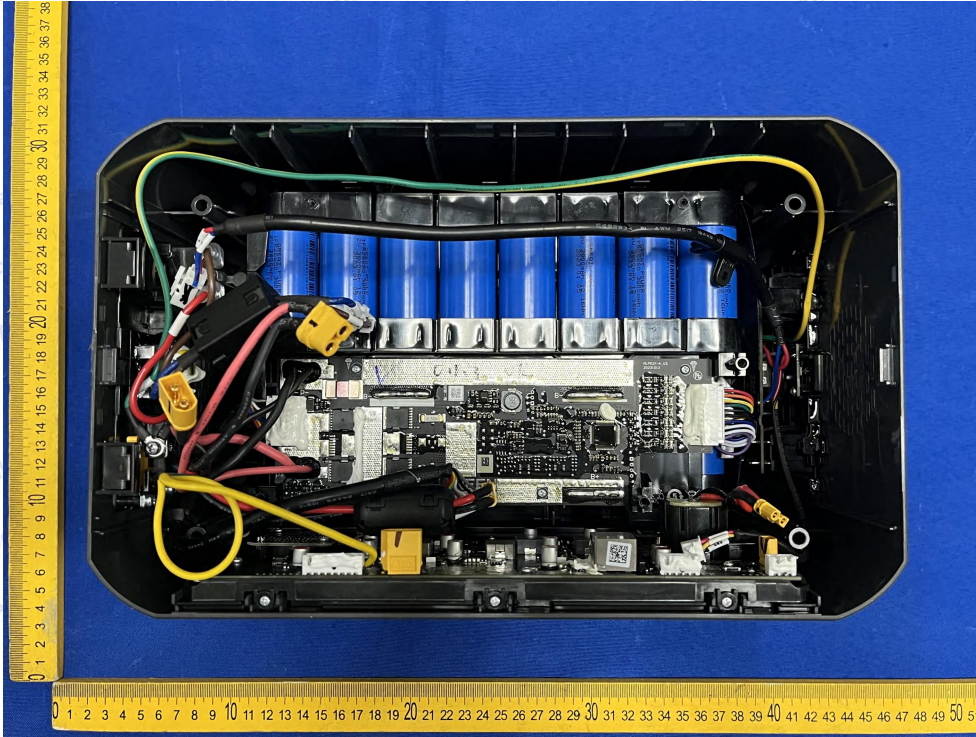

## Internal Photograph

**Shenzhen Anbotek Compliance Laboratory Limited**

Address: 1/F., Building D, Sogood Science and Technology Park, Sanwei Community, Hangcheng Street, Bao'an District, Shenzhen, Guangdong, China.  
Tel: (86) 0755-26066440 Fax: (86) 0755-26014772 Email: service@anbotek.com