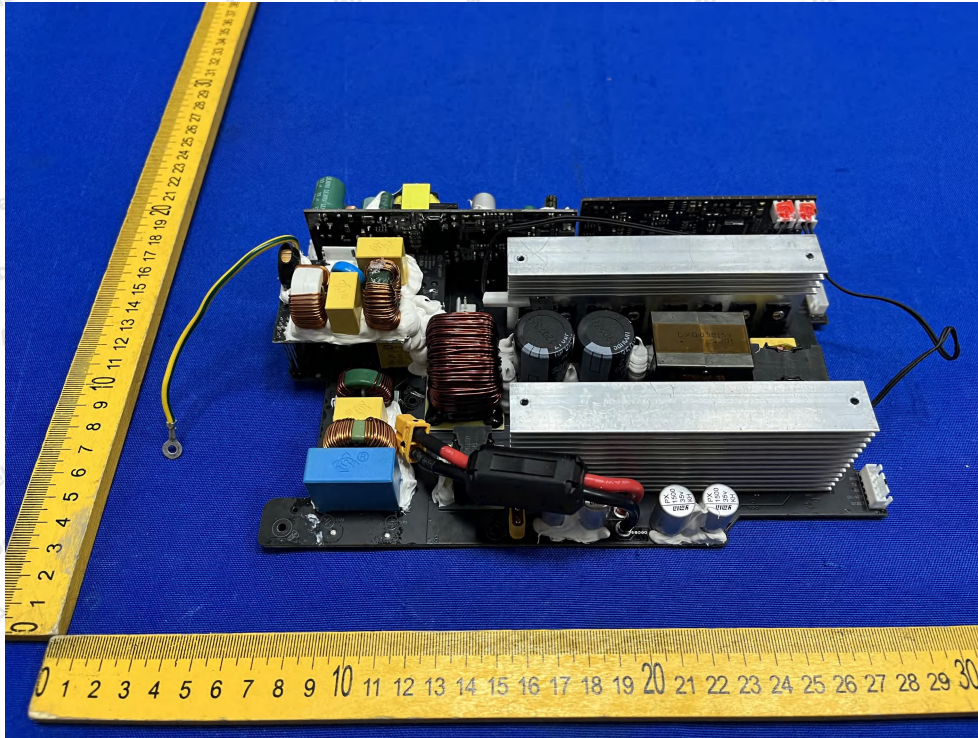

Shenzhen Anbotek Compliance Laboratory Limited

Address: 1/F., Building D, Sogood Science and Technology Park, Sanwei Community, Hangcheng Street, Bao'an District, Shenzhen, Guangdong, China.
Tel: (86) 0755-26066440 Fax: (86) 0755-26014772 Email: service@anbotek.com

Code: AB-RF-05-b

Hotline

400-003-0500

www.anbotek.com.cn