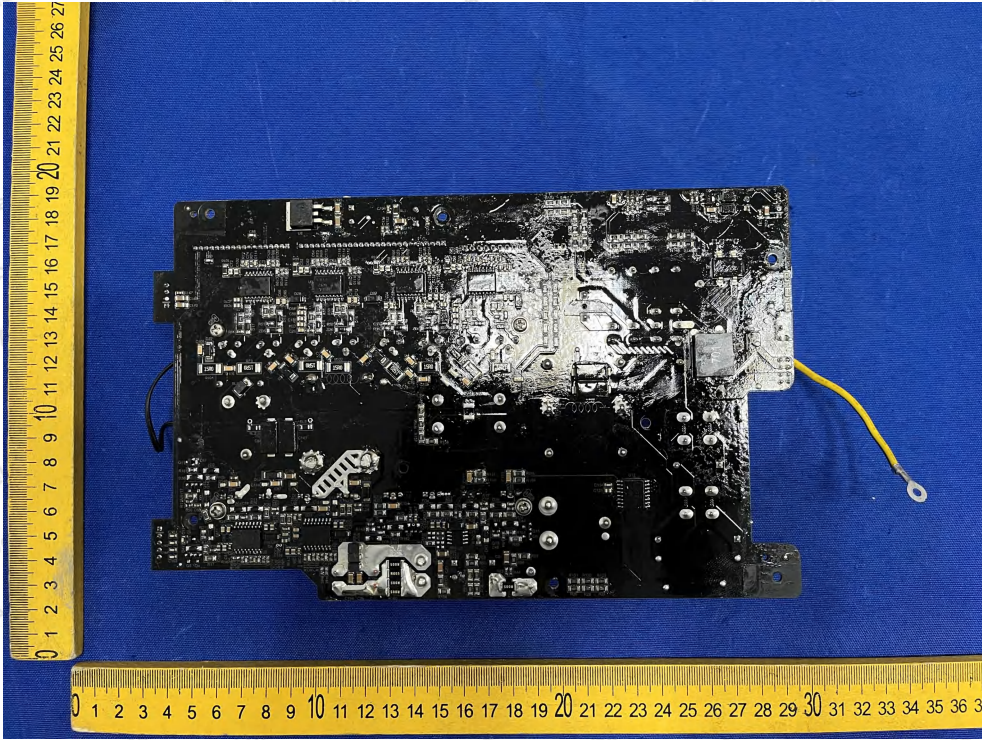

Code: AB-RF-05-b

Hotline

400-003-0500

www.anbotek.com.cn

**Shenzhen Anbotek Compliance Laboratory Limited**

Address: 1/F., Building D, Sogood Science and Technology Park, Sanwei Community, Hangcheng Street, Bao'an District, Shenzhen, Guangdong, China.  
Tel: (86) 0755-26066440 Fax: (86) 0755-26014772 Email: service@anbotek.com