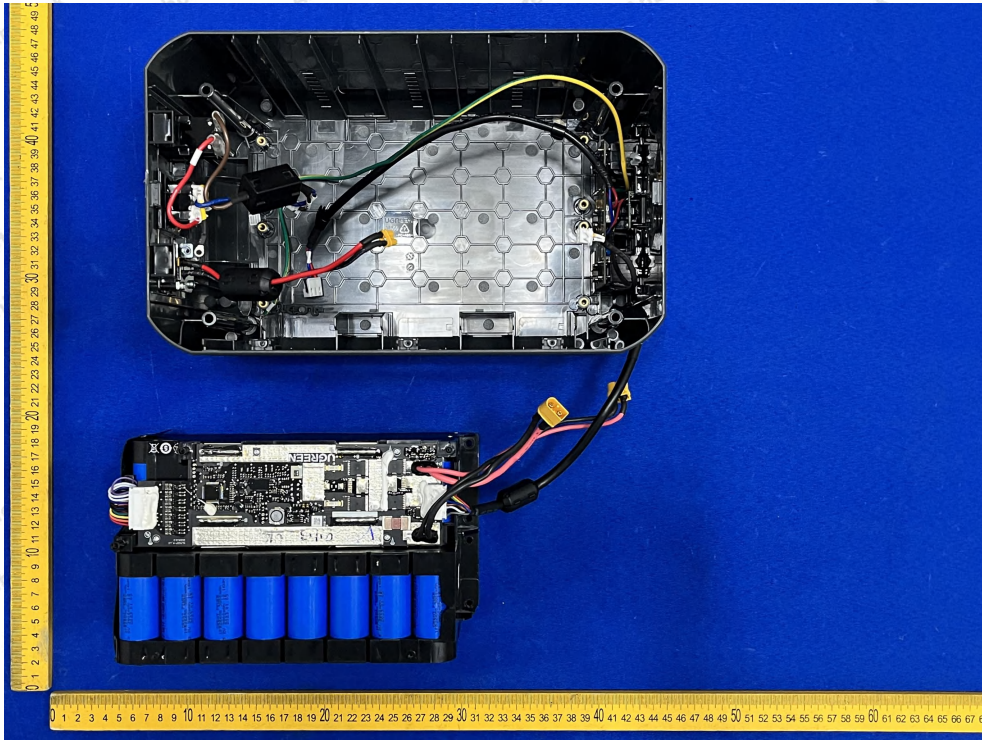

Code: AB-RF-05-b

Hotline

400-003-0500

www.anbotek.com.cn

**Shenzhen Anbotek Compliance Laboratory Limited**

Address: 1/F., Building D, Sogood Science and Technology Park, Sanwei Community, Hangcheng Street, Bao'an District, Shenzhen, Guangdong, China.  
Tel: (86) 0755-26066440 Fax: (86) 0755-26014772 Email: service@anbotek.com