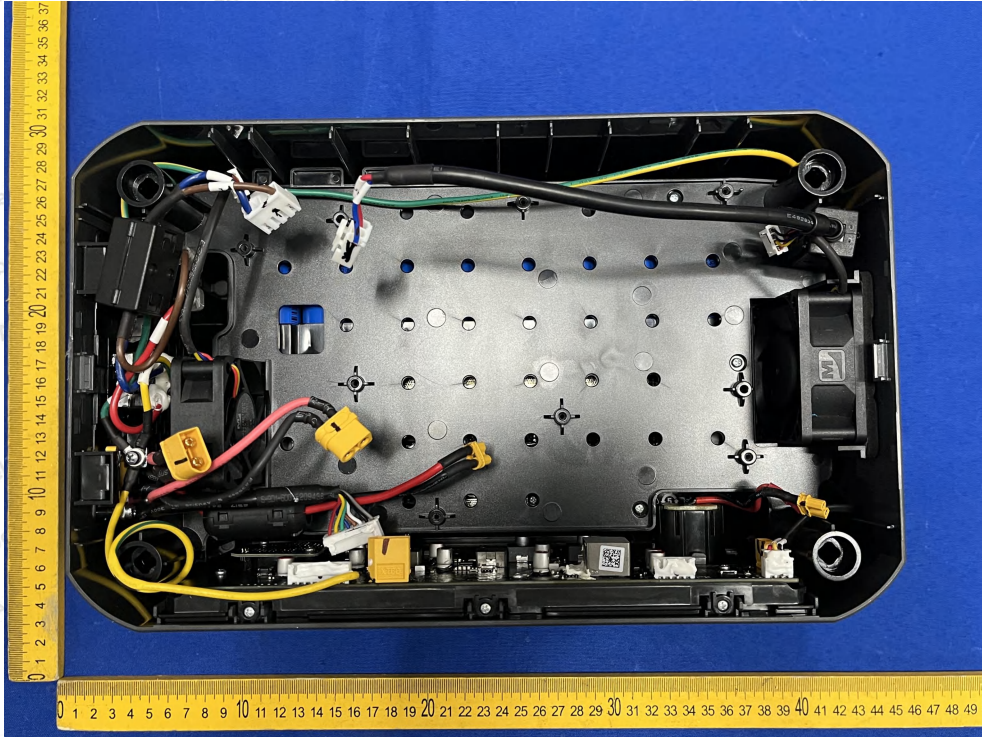

## Internal Photograph

**Shenzhen Anbotek Compliance Laboratory Limited**

Address: 1/F., Building D, Sogood Science and Technology Park, Sanwei Community, Hangcheng Street, Bao'an District, Shenzhen, Guangdong, China.  
Tel: (86) 0755-26066440 Fax: (86) 0755-26014772 Email: service@anbotek.com