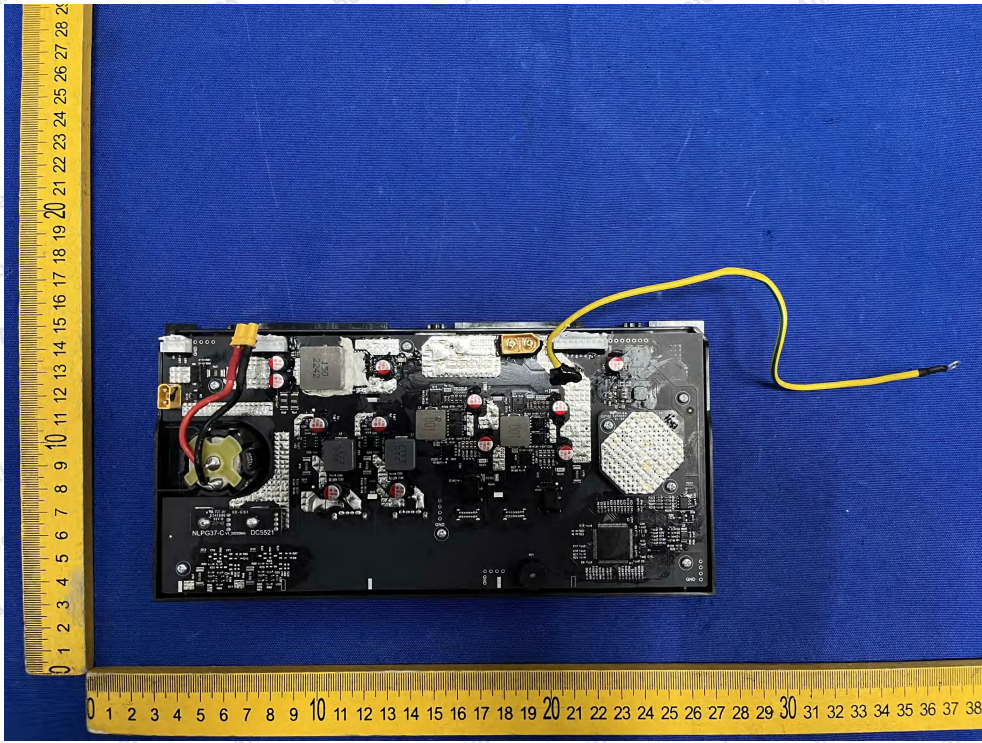

Code: AB-RF-05-b

Hotline

400-003-0500

www.anbotek.com.cn

**Shenzhen Anbotek Compliance Laboratory Limited**

Address: 1/F., Building D, Sogood Science and Technology Park, Sanwei Community, Hangcheng Street, Bao'an District, Shenzhen, Guangdong, China.  
Tel: (86) 0755-26066440 Fax: (86) 0755-26014772 Email: service@anbotek.com