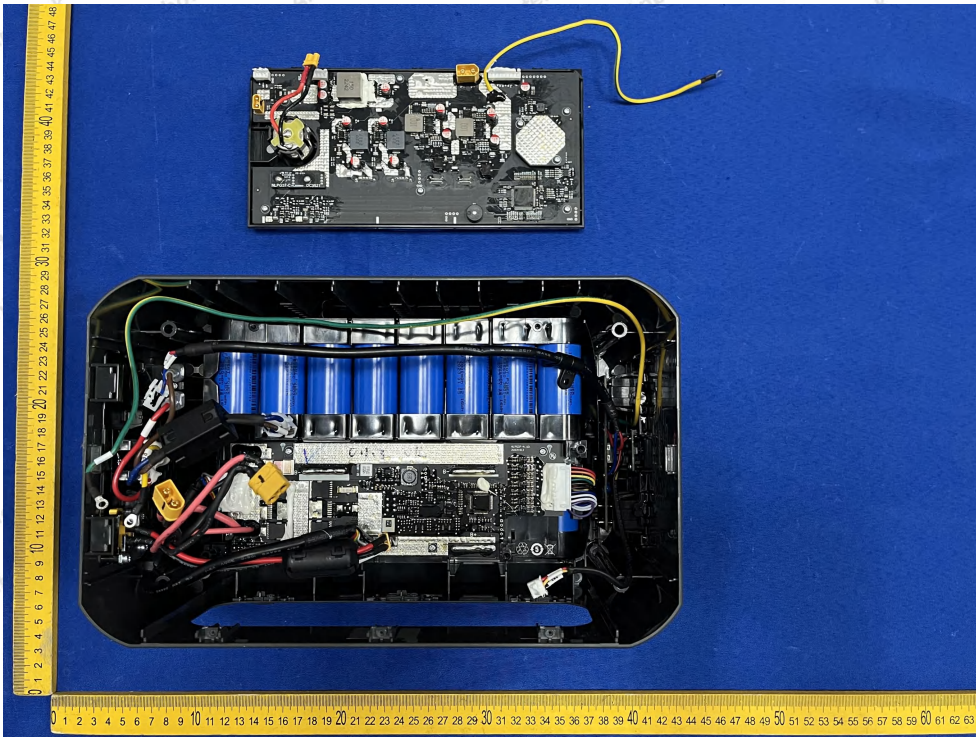

## Internal Photograph

**Shenzhen Anbotek Compliance Laboratory Limited**

Address: 1/F., Building D, Sogood Science and Technology Park, Sanwei Community, Hangcheng Street, Bao'an District, Shenzhen, Guangdong, China.  
Tel: (86) 0755-26066440 Fax: (86) 0755-26014772 Email: service@anbotek.com