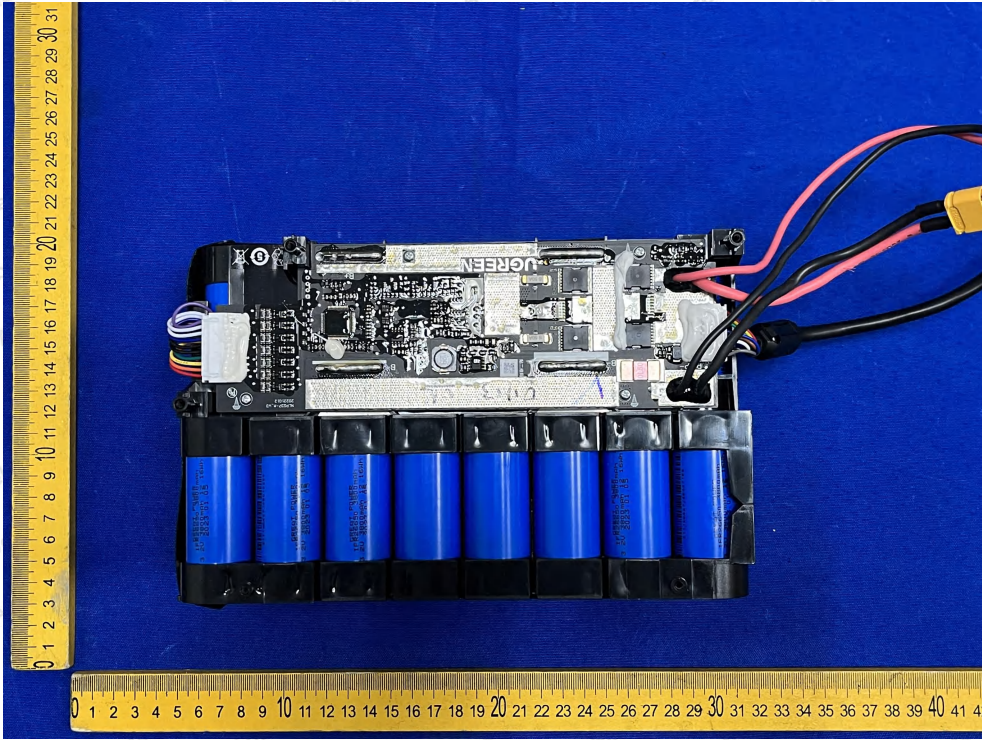

Code: AB-RF-05-b

Hotline

400-003-0500

www.anbotek.com.cn

**Shenzhen Anbotek Compliance Laboratory Limited**

Address: 1/F., Building D, Sogood Science and Technology Park, Sanwei Community, Hangcheng Street, Bao'an District, Shenzhen, Guangdong, China.  
Tel: (86) 0755-26066440 Fax: (86) 0755-26014772 Email: service@anbotek.com