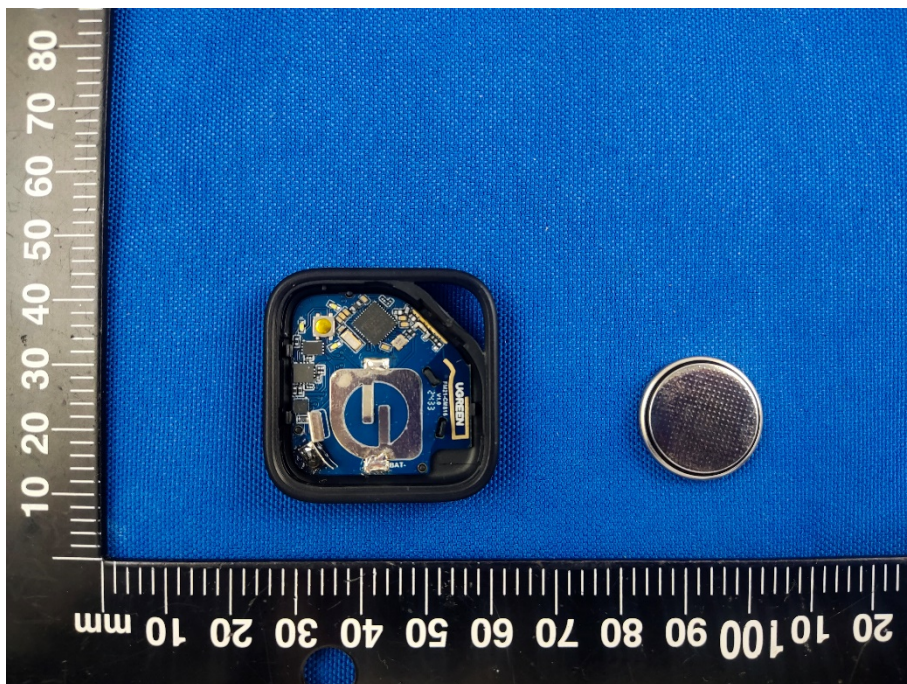

EUT INTERNAL PHOTOS

EUT UNCOVER VIEW 1

EUT UNCOVER VIEW 2

MAIN BOARD TOP VIEW

MAIN BOARD REAR VIEW

BATTERY (FRONT)

BATTERY (REAR)

--BLANK BELOW--