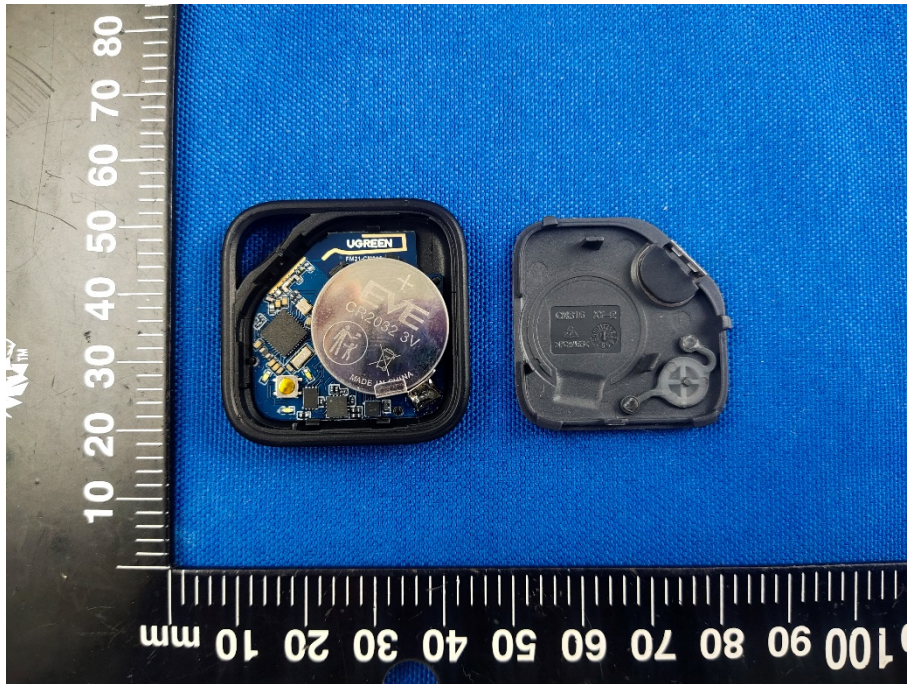

EUT INTERNAL PHOTOS

EUT UNCOVER VIEW 1

EUT UNCOVER VIEW 2

MAIN BOARD TOP VIEW

MAIN BOARD REAR VIEW

BATTERY (FRONT)

BATTERY (REAR)

--BLANK BELOW--