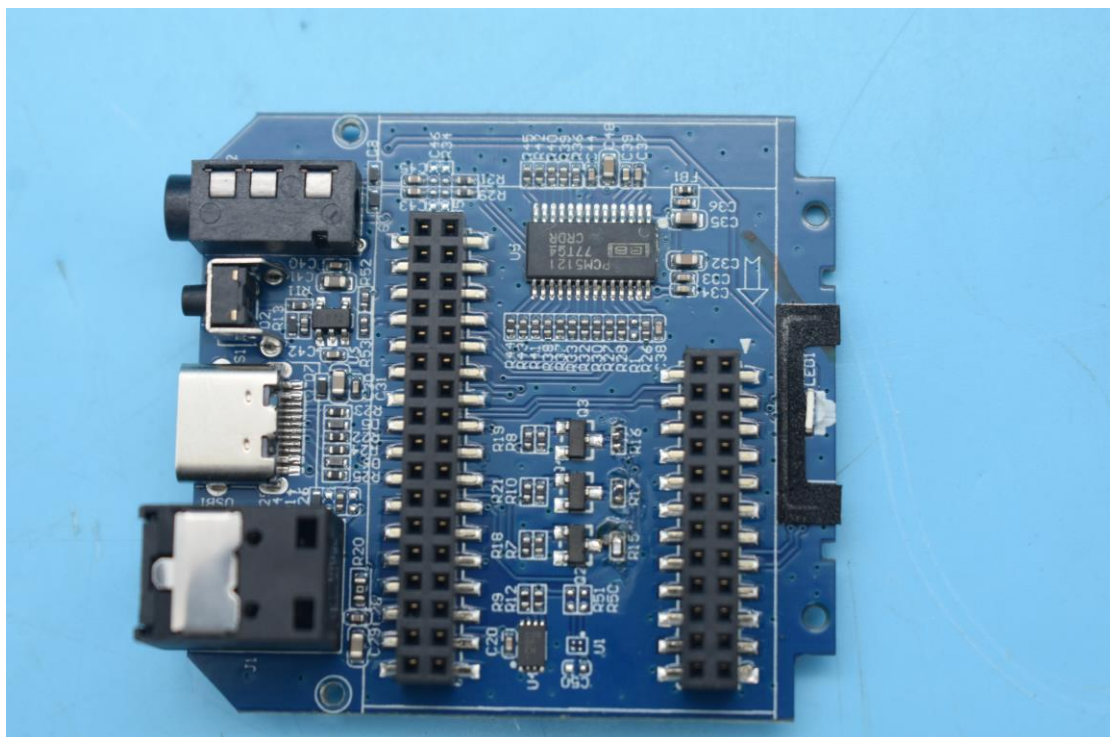

FCC ID: 2AQI5-CM539, IC ID: 26850-CM539

Internal Photos

1. EUT uncover view

2. Antenna view