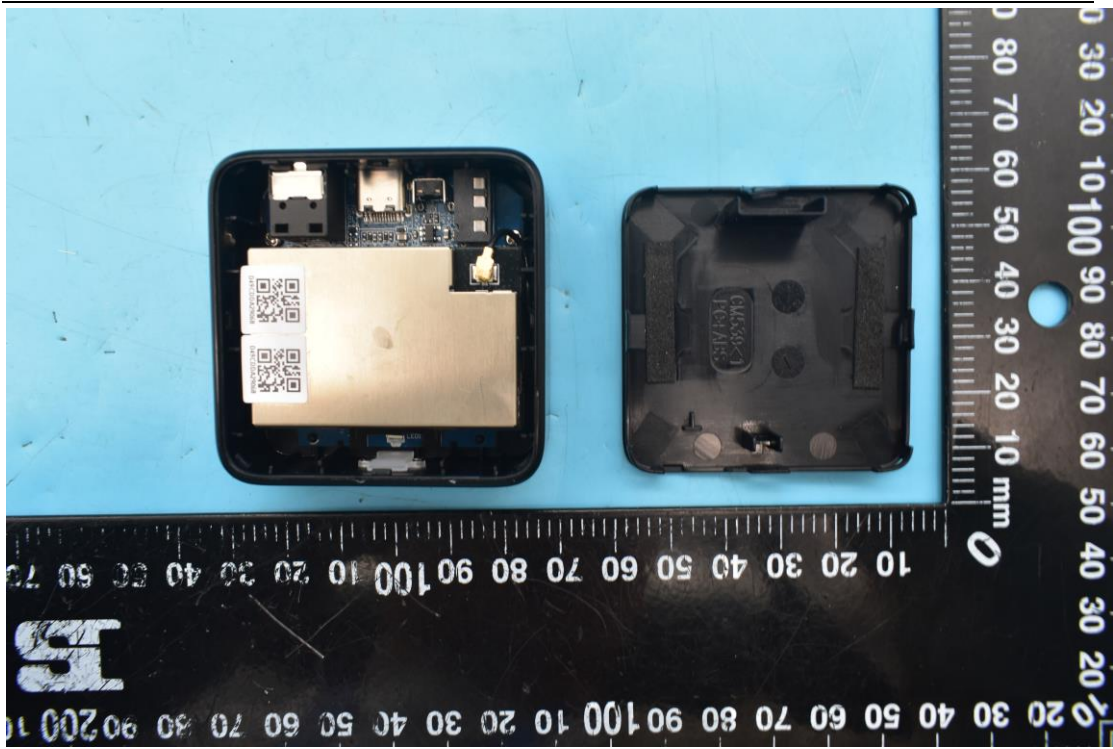

FCC ID: 2AQI5-CM539, IC ID: 26850-CM539

Internal Photos

1. EUT uncover view

2. Antenna view