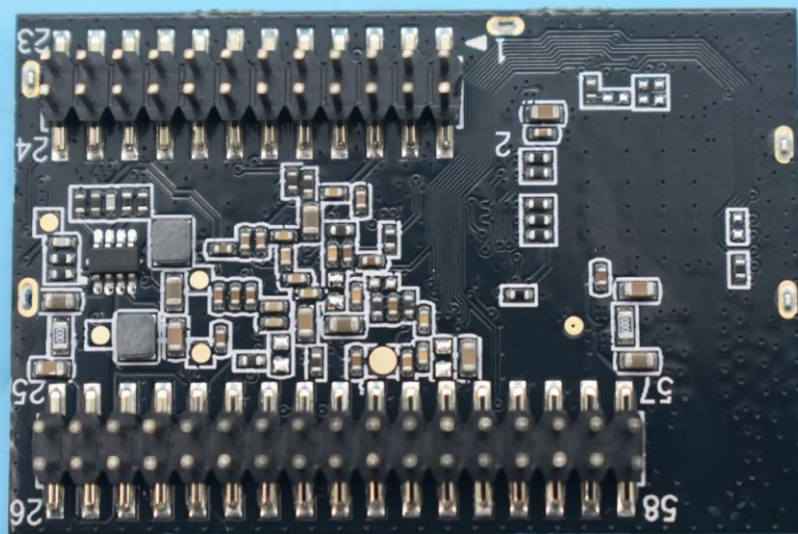

FCC ID: 2AQI5-CM539, IC ID: 26850-CM539

Internal Photos

1. EUT uncover view

2. Antenna view