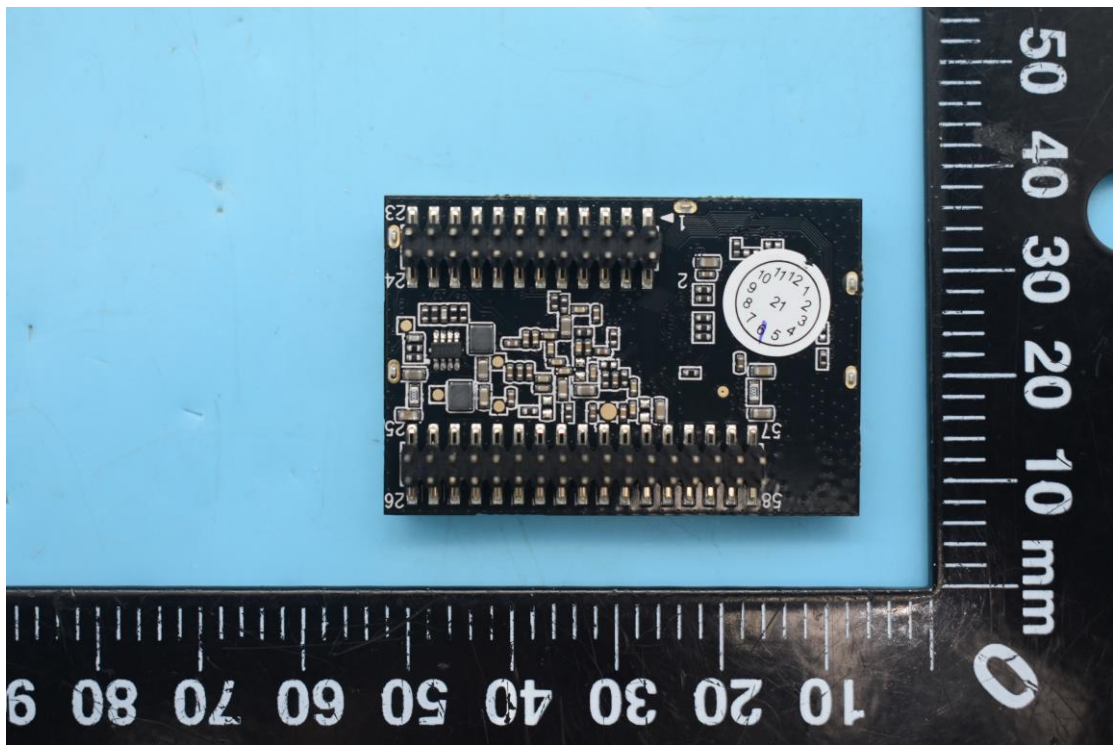

FCC ID: 2AQI5-CM539, IC ID: 26850-CM539

Internal Photos

1. EUT uncover view

2. Antenna view