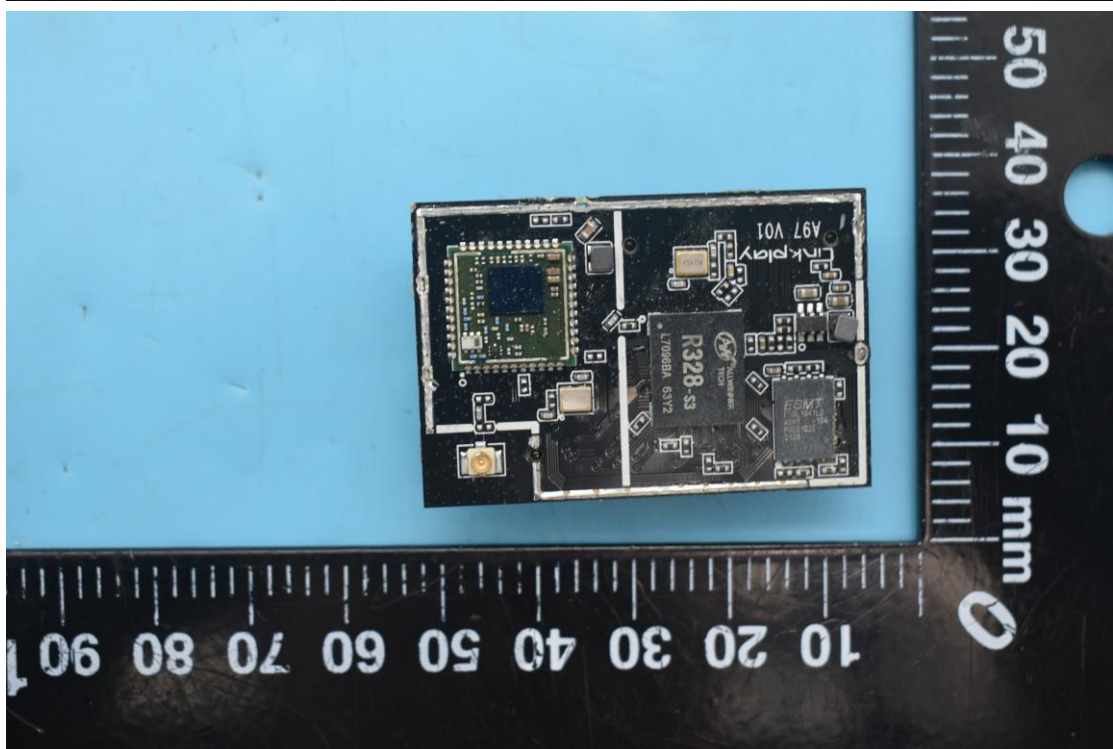

FCC ID: 2AQI5-CM539, IC ID: 26850-CM539

Internal Photos

1. EUT uncover view

2. Antenna view