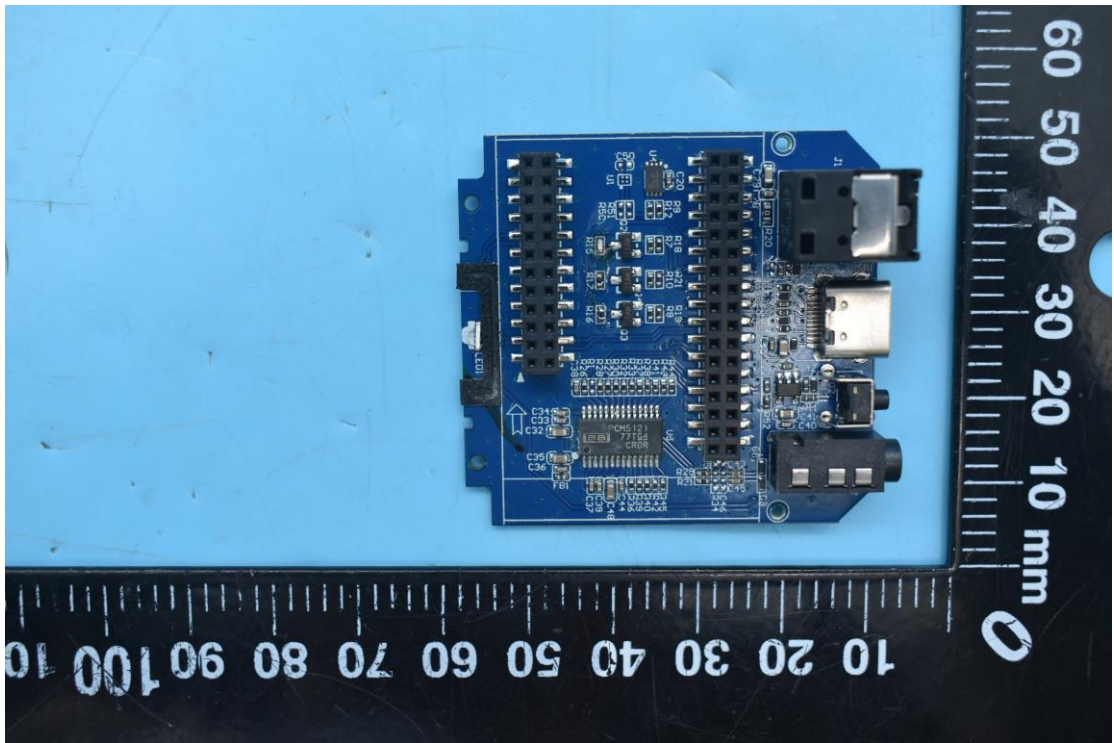

FCC ID: 2AQI5-CM539, IC ID: 26850-CM539

Internal Photos

1. EUT uncover view

2. Antenna view