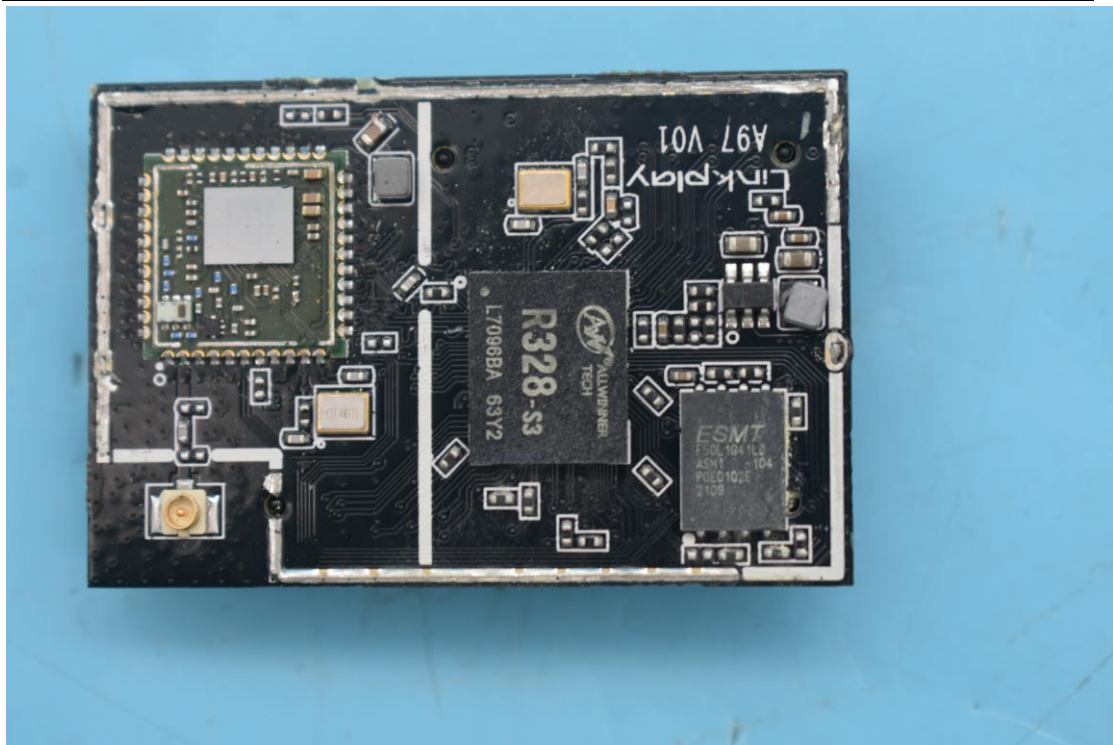

FCC ID: 2AQI5-CM539, IC ID: 26850-CM539

Internal Photos

1. EUT uncover view

2. Antenna view