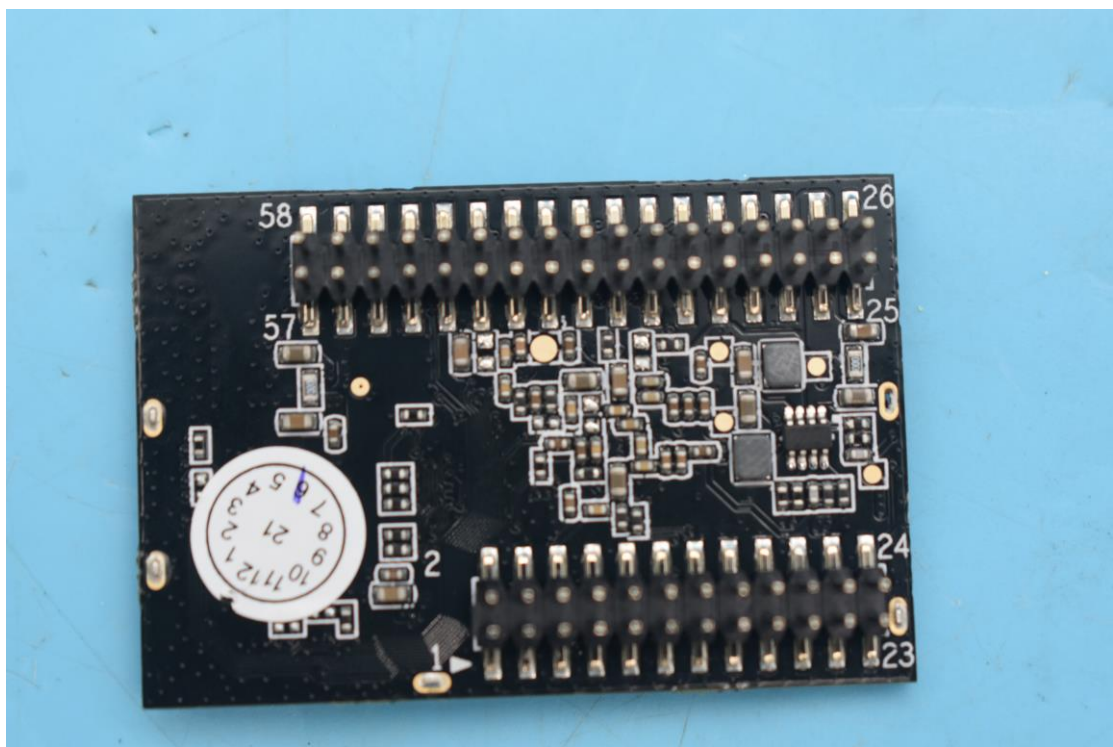

FCC ID: 2AQI5-CM539, IC ID: 26850-CM539

Internal Photos

1. EUT uncover view

2. Antenna view