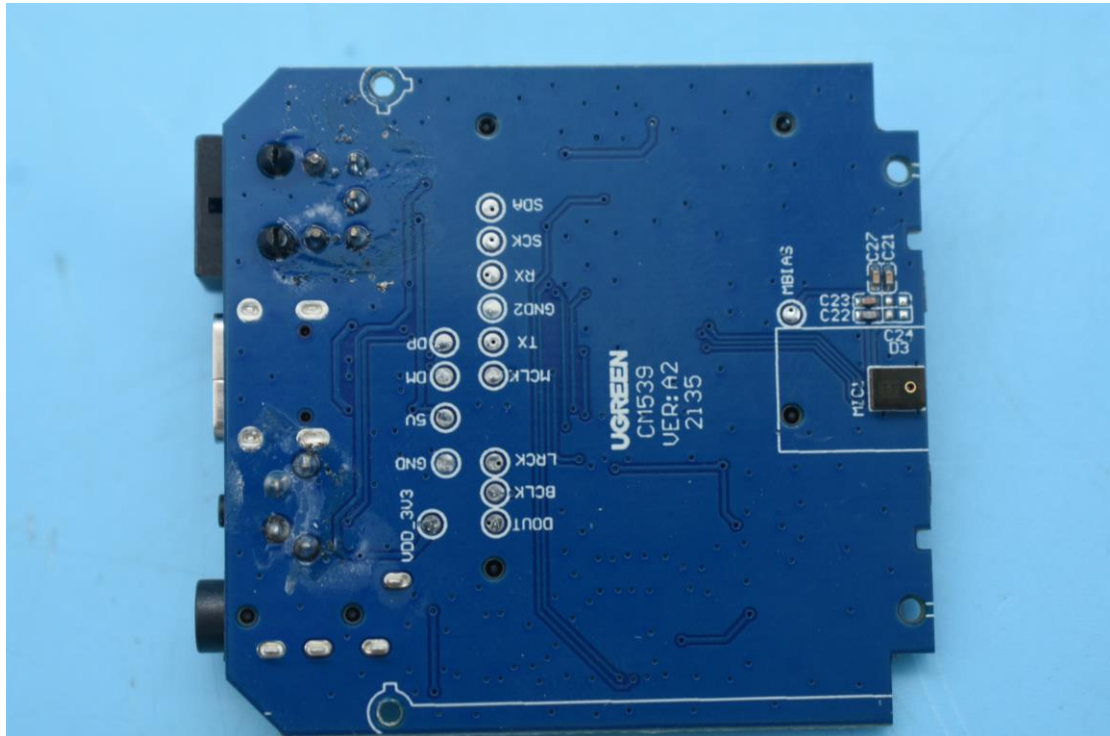

FCC ID: 2AQI5-CM539, IC ID: 26850-CM539

Internal Photos

1. EUT uncover view

2. Antenna view