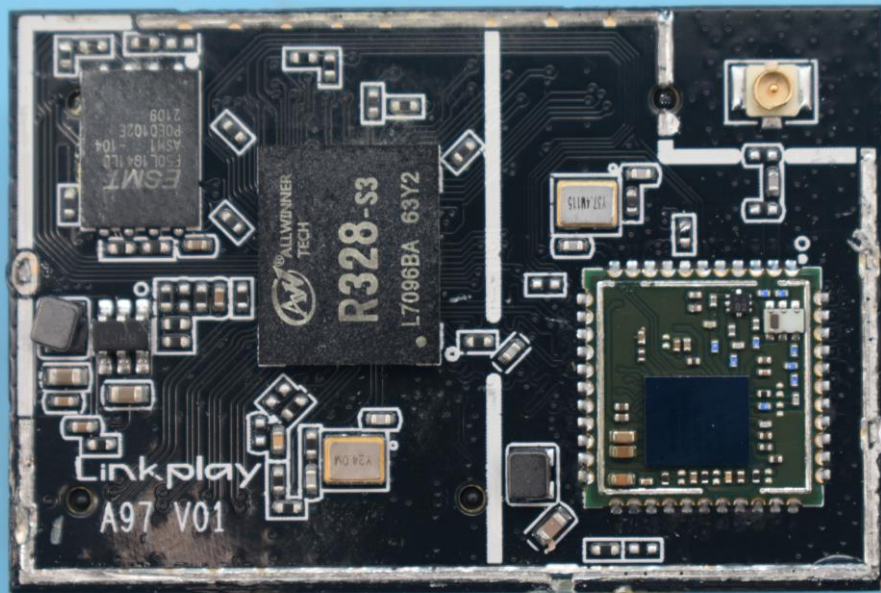

FCC ID: 2AQI5-CM539, IC ID: 26850-CM539

Internal Photos

1. EUT uncover view

2. Antenna view