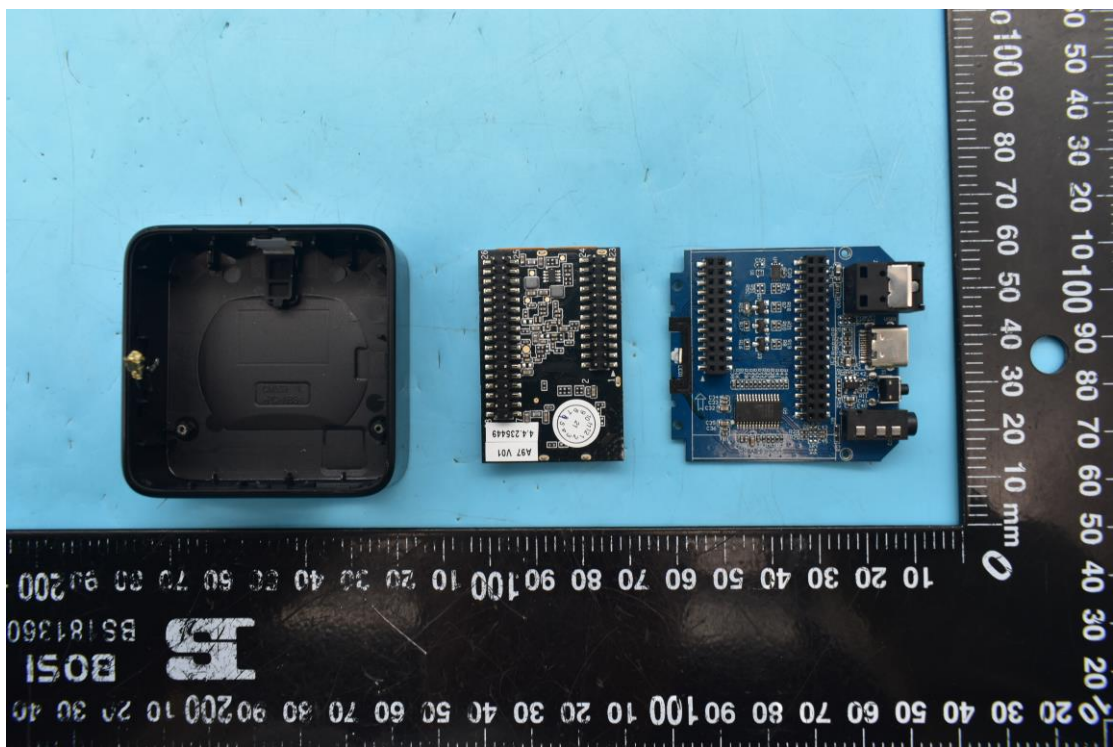

FCC ID: 2AQI5-CM539, IC ID: 26850-CM539

Internal Photos

1. EUT uncover view

2. Antenna view