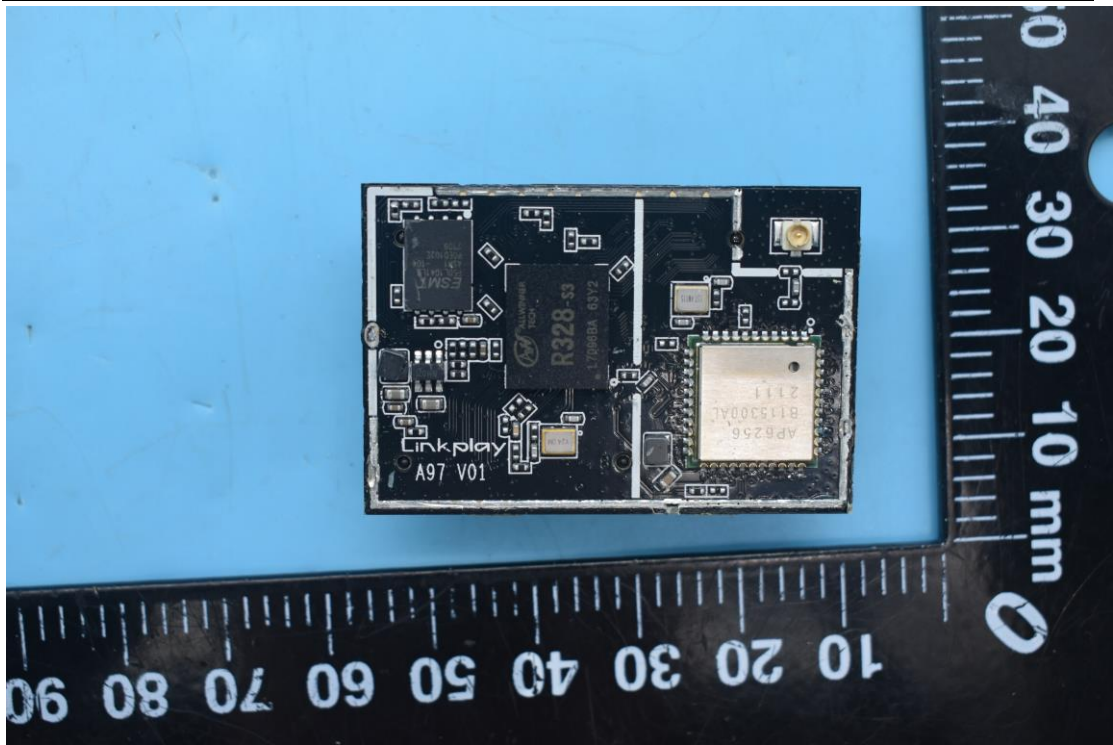

FCC ID: 2AQI5-CM539, IC ID: 26850-CM539

Internal Photos

1. EUT uncover view

2. Antenna view