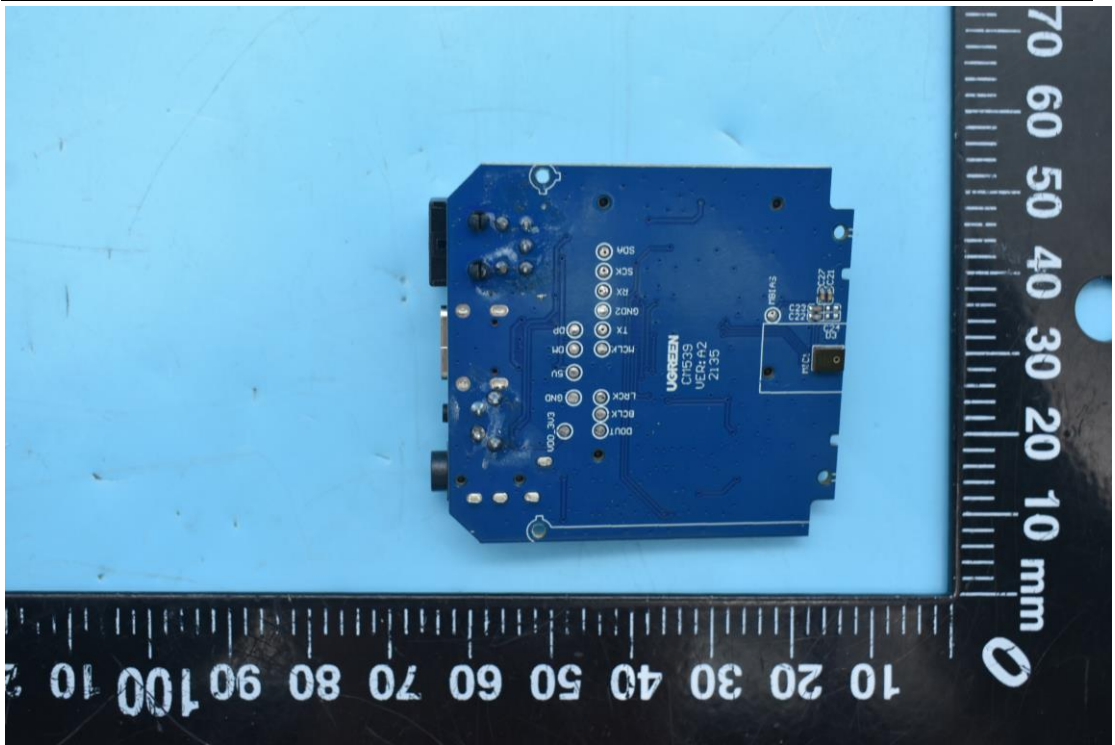

FCC ID: 2AQI5-CM539, IC ID: 26850-CM539

Internal Photos

1. EUT uncover view

2. Antenna view