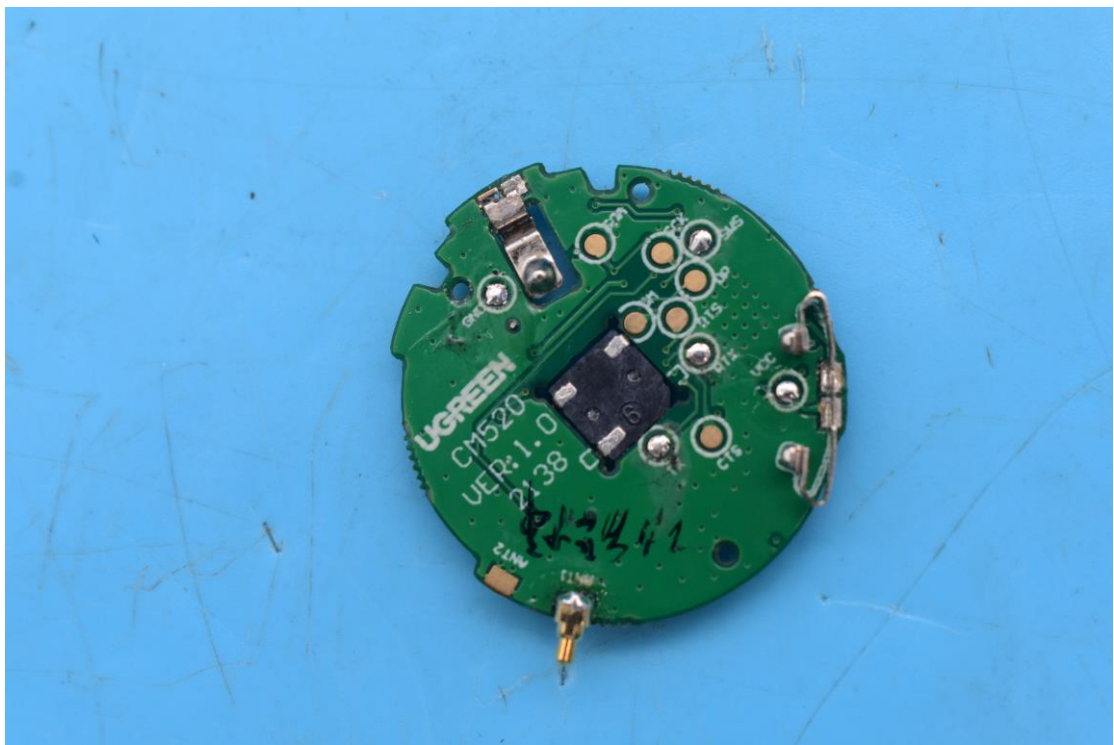

FCC ID: 2AQI5-CM520

Internal Photos

1. EUT uncover view

2. Antenna view