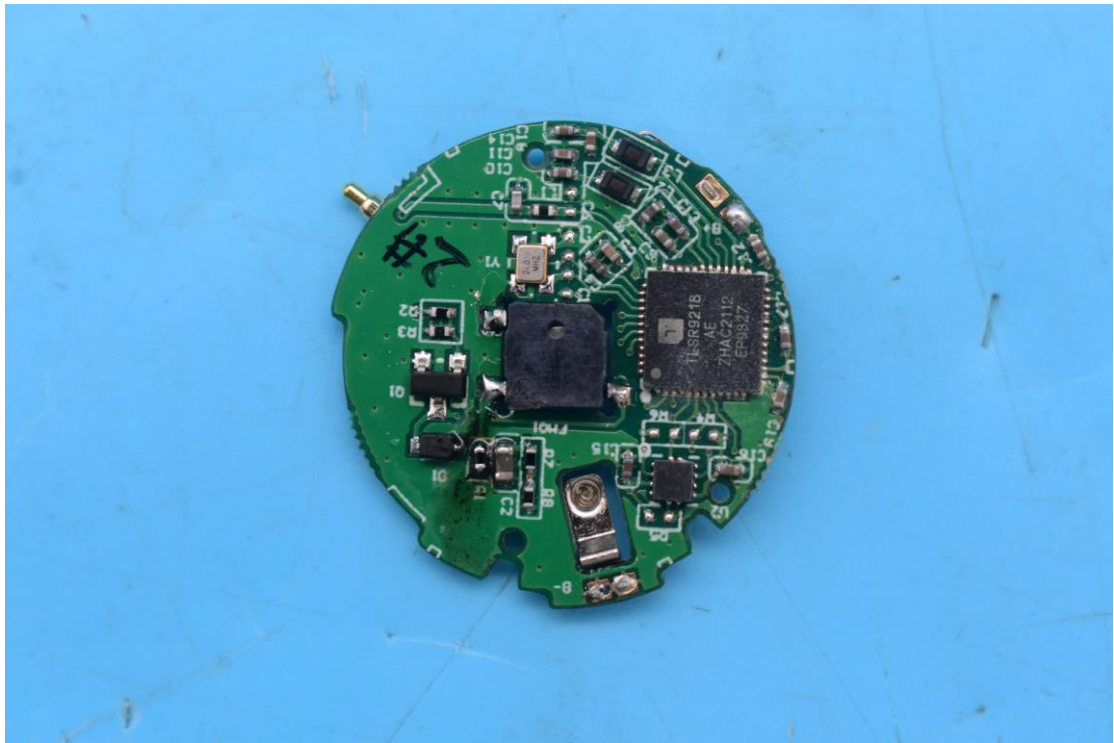

FCC ID: 2AQI5-CM520

Internal Photos

1. EUT uncover view

2. Antenna view