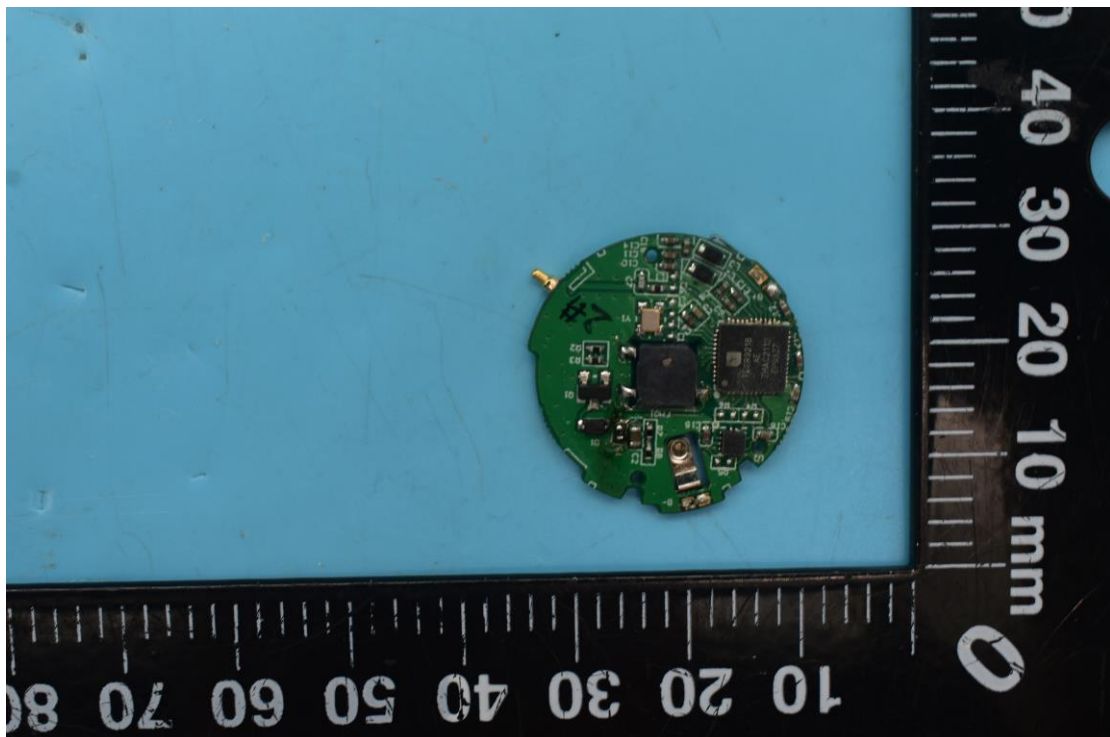

FCC ID: 2AQI5-CM520

Internal Photos

1. EUT uncover view

2. Antenna view