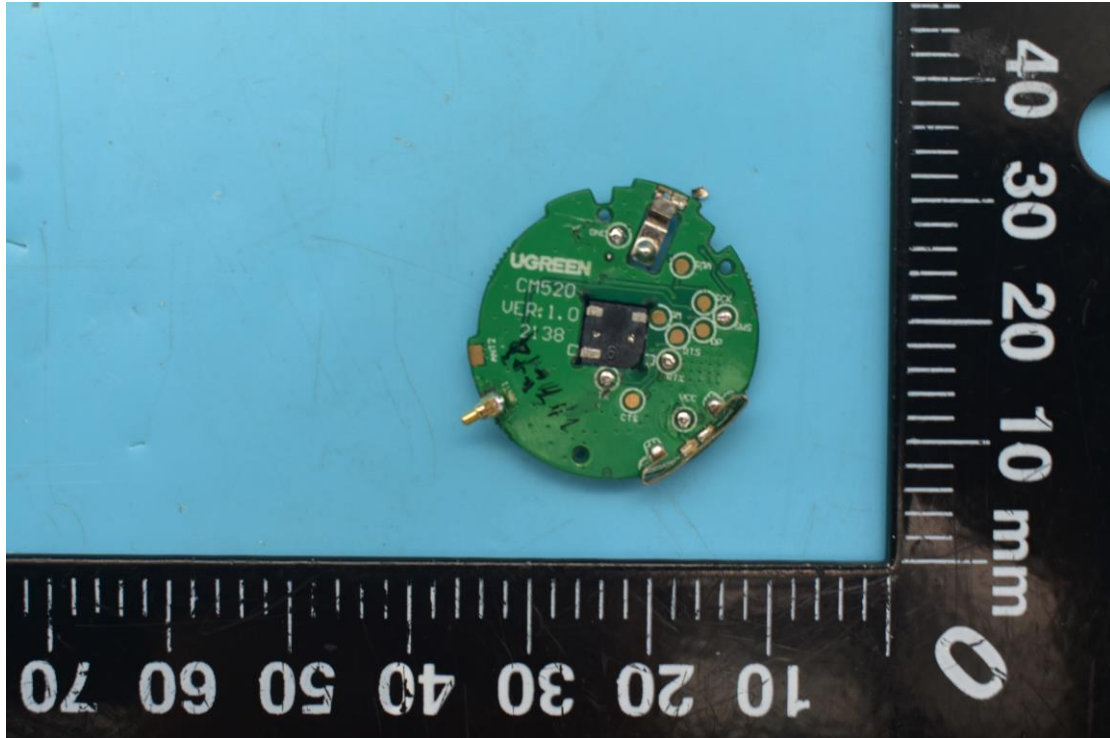

FCC ID: 2AQI5-CM520

Internal Photos

1. EUT uncover view

2. Antenna view