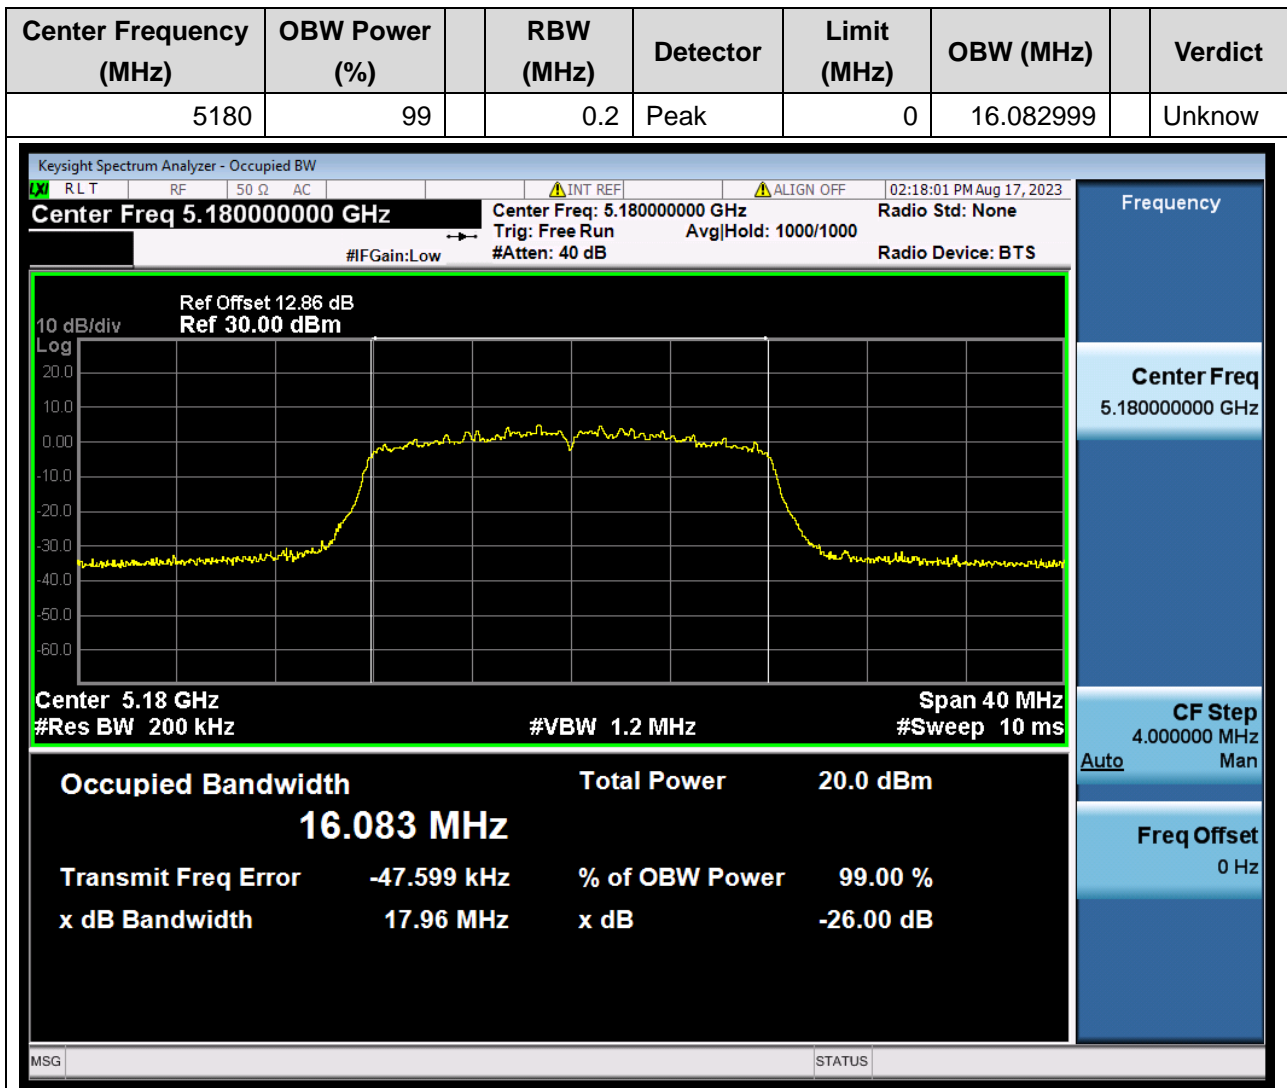

99% Bandwidth

Antenna 0

1. 802.11a_20M_U-NII-1_L

1.1. A.2.2-99% Bandwidth(S05)

2. 802.11a_20M_U-NII-1_M

2.1. A.2.2-99% Bandwidth(S05)

Center Frequency (MHz)	OBW Power (%)	RBW (MHz)	Detector	Limit (MHz)	OBW (MHz)	Verdict
5220	99	0.2	Peak	0	16.080117	Unknown