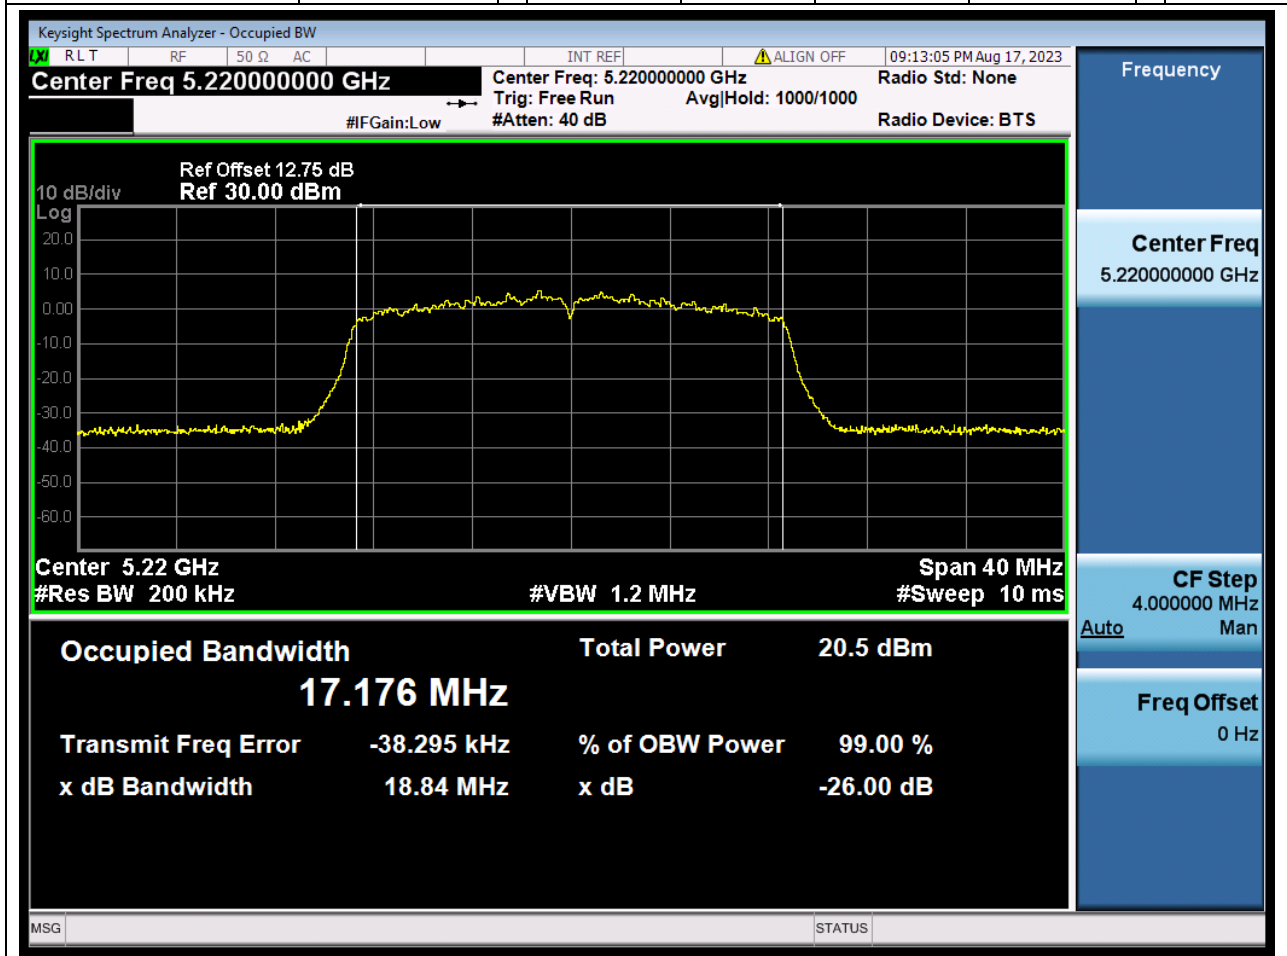

5. 802.11n_20M_U-NII-1_M

5.1. A.2.2-99% Bandwidth(S05)

Center Frequency (MHz)	OBW Power (%)	RBW (MHz)	Detector	Limit (MHz)	OBW (MHz)	Verdict
5220	99	0.2	Peak	0	17.175709	Unknown