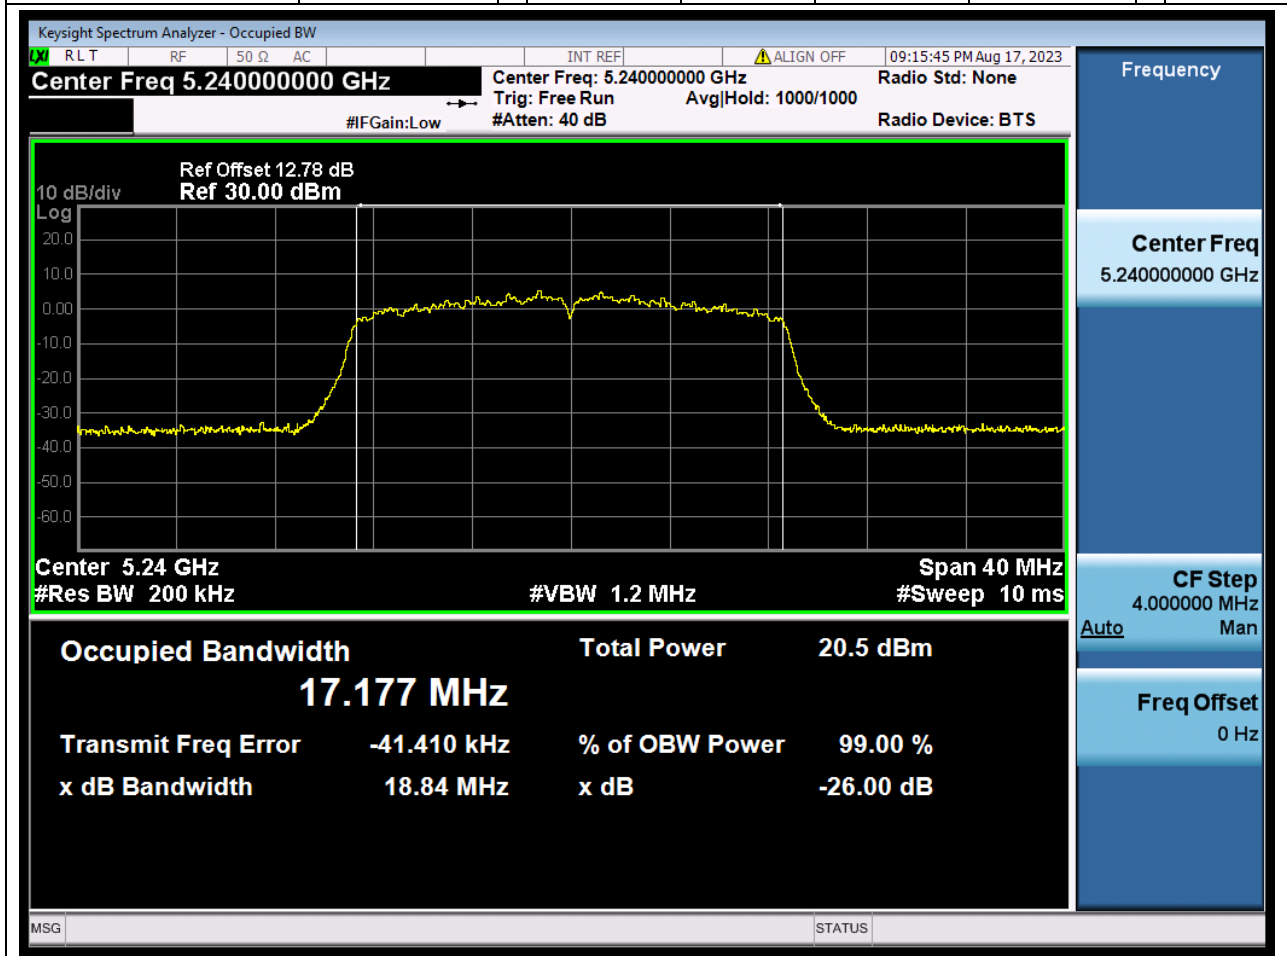

6. 802.11n_20M_U-NII-1_H

6.1. A.2.2-99% Bandwidth(S05)

Center Frequency (MHz)	OBW Power (%)	RBW (MHz)	Detector	Limit (MHz)	OBW (MHz)	Verdict
5240	99	0.2	Peak	0	17.177001	Unknown