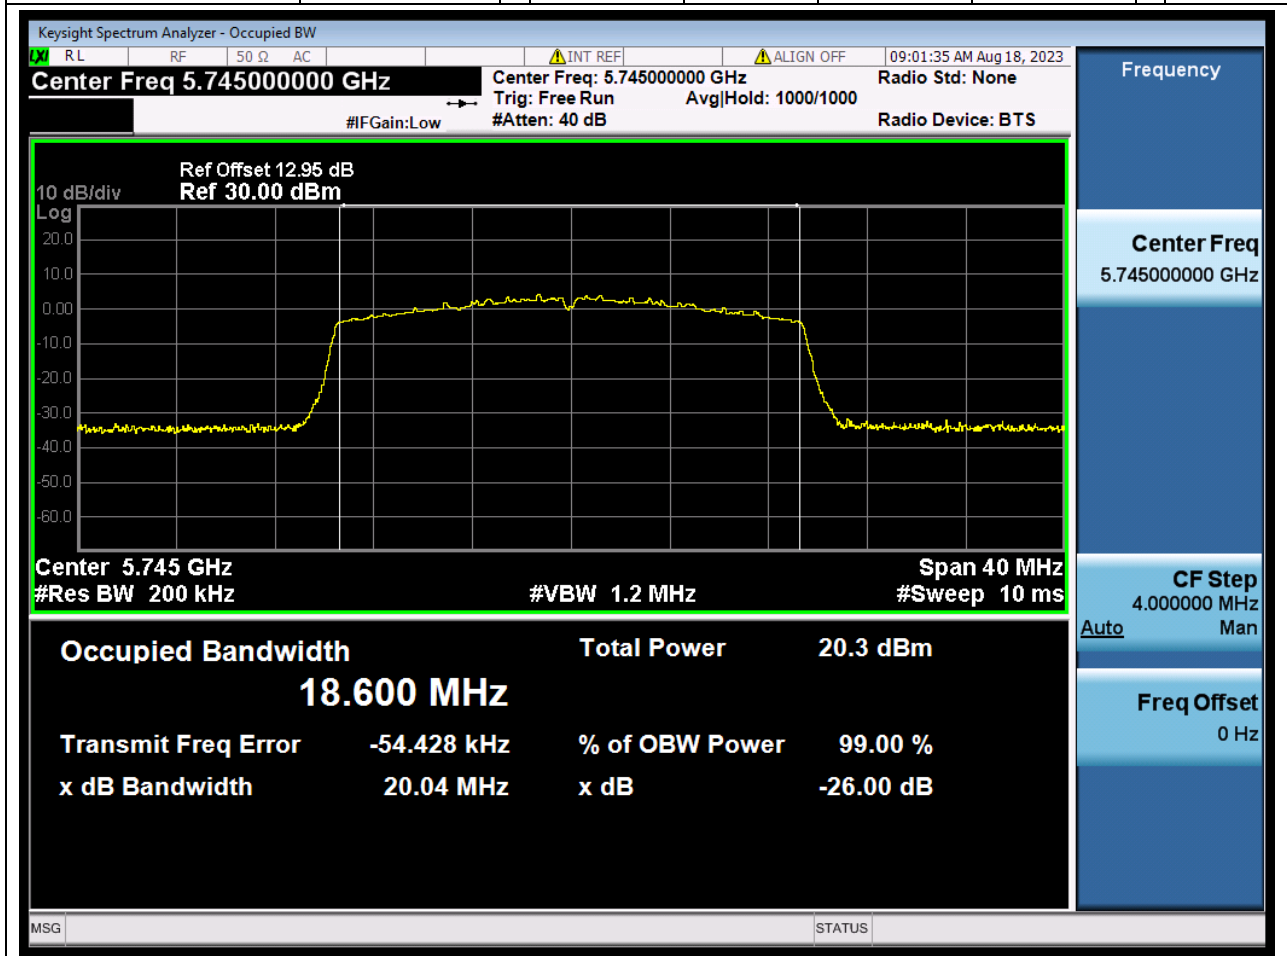

35. 802.11ax_20M_U-NII-3_L

35.1. A.2.2-99% Bandwidth(S05)

Center Frequency (MHz)	OBW Power (%)	RBW (MHz)	Detector	Limit (MHz)	OBW (MHz)	Verdict
5745	99	0.2	Peak	0	18.59965	Unknown