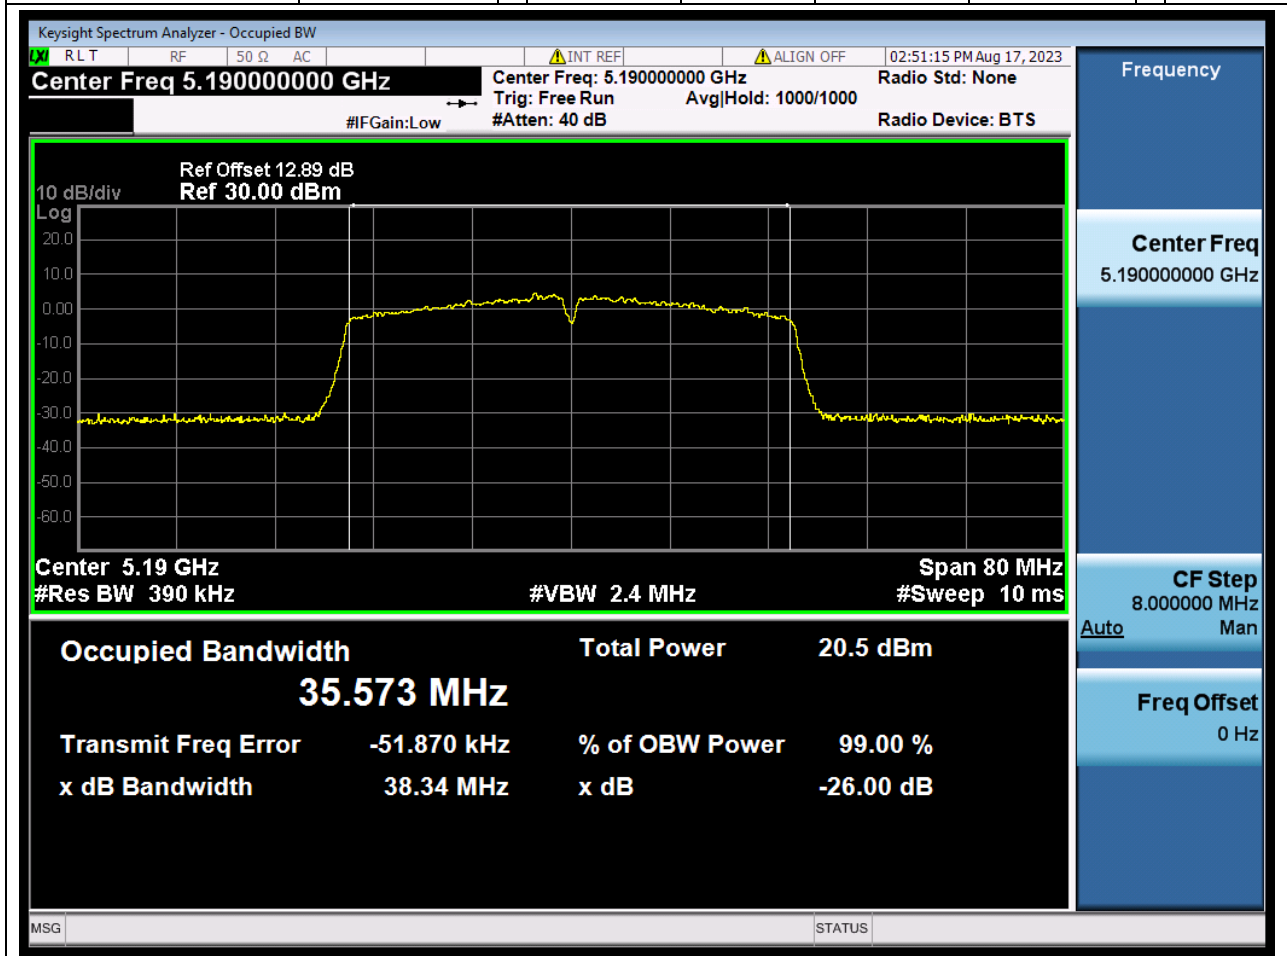

12. 802.11ac_40M_U-NII-1_L

12.1. A.2.2-99% Bandwidth(S05)

Center Frequency (MHz)	OBW Power (%)	RBW (MHz)	Detector	Limit (MHz)	OBW (MHz)	Verdict
5190	99	0.39	Peak	0	35.573451	Unknown