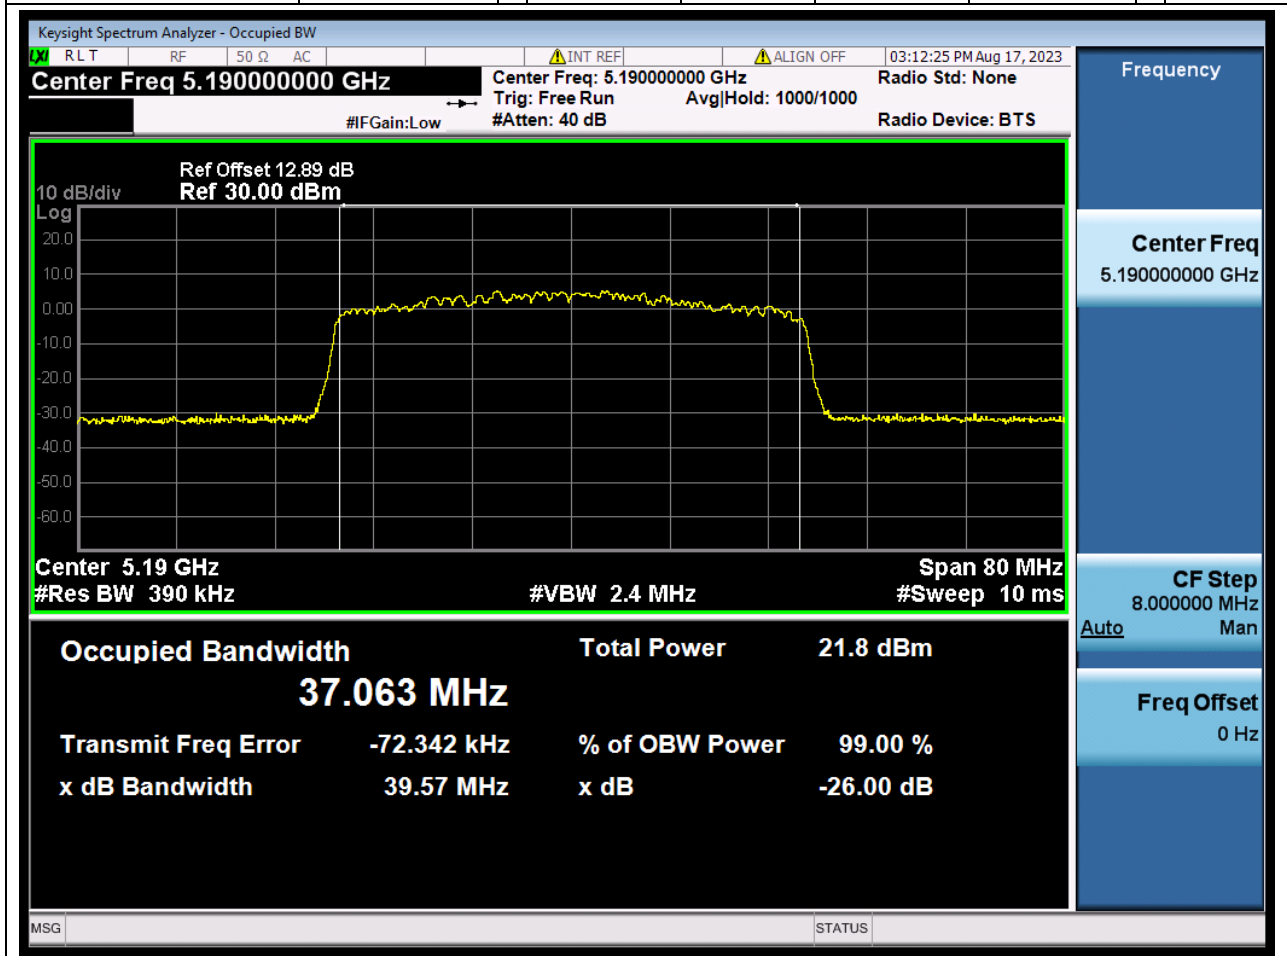

18. 802.11ax_40M_U-NII-1_L

18.1. A.2.2-99% Bandwidth(S05)

Center Frequency (MHz)	OBW Power (%)	RBW (MHz)	Detector	Limit (MHz)	OBW (MHz)	Verdict
5190	99	0.39	Peak	0	37.062848	Unknown