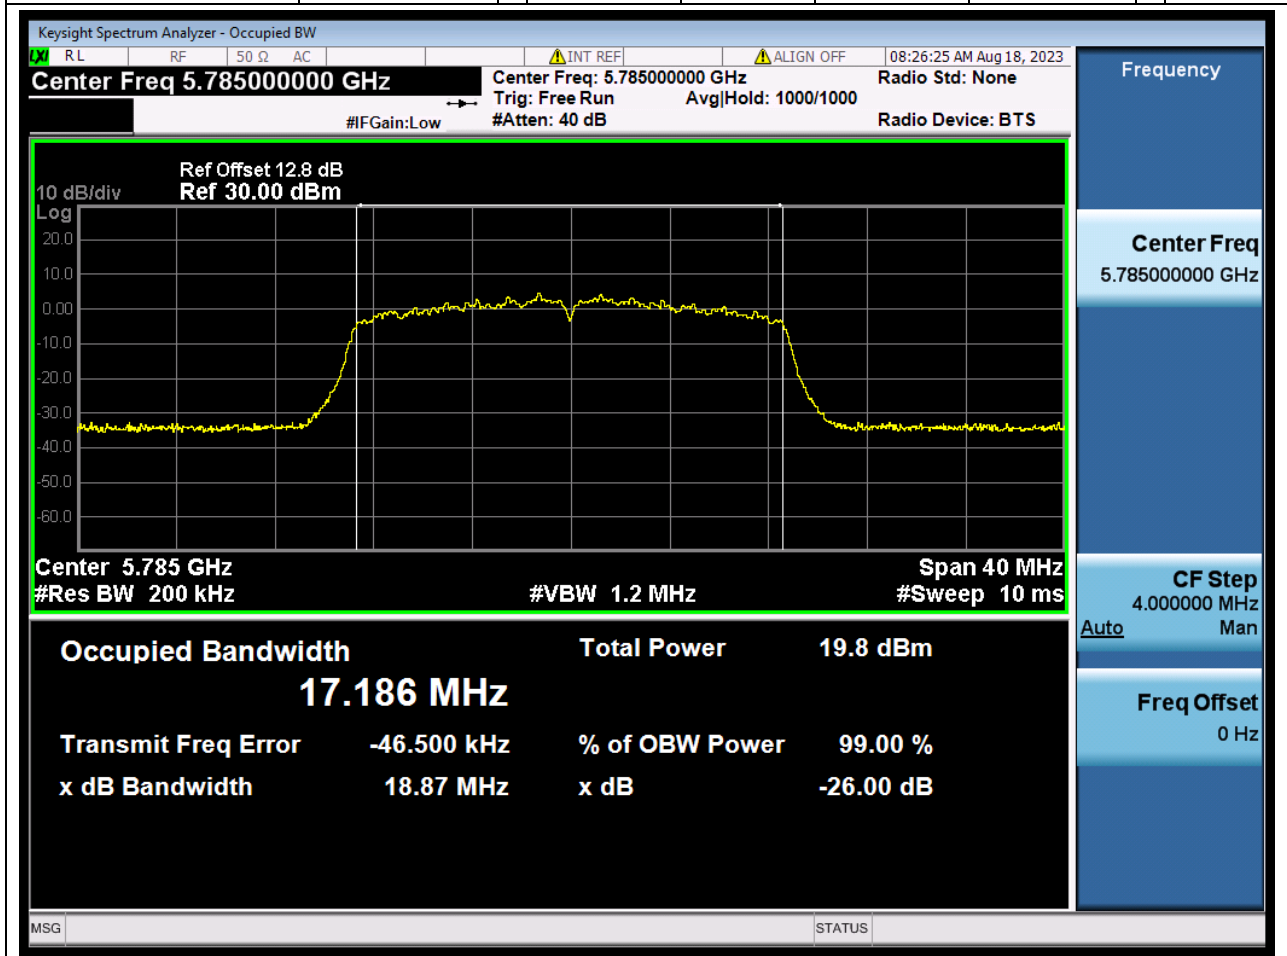

25. 802.11n_20M_U-NII-3_M

25.1. A.2.2-99% Bandwidth(S05)

Center Frequency (MHz)	OBW Power (%)	RBW (MHz)	Detector	Limit (MHz)	OBW (MHz)	Verdict
5785	99	0.2	Peak	0	17.185773	Unknown