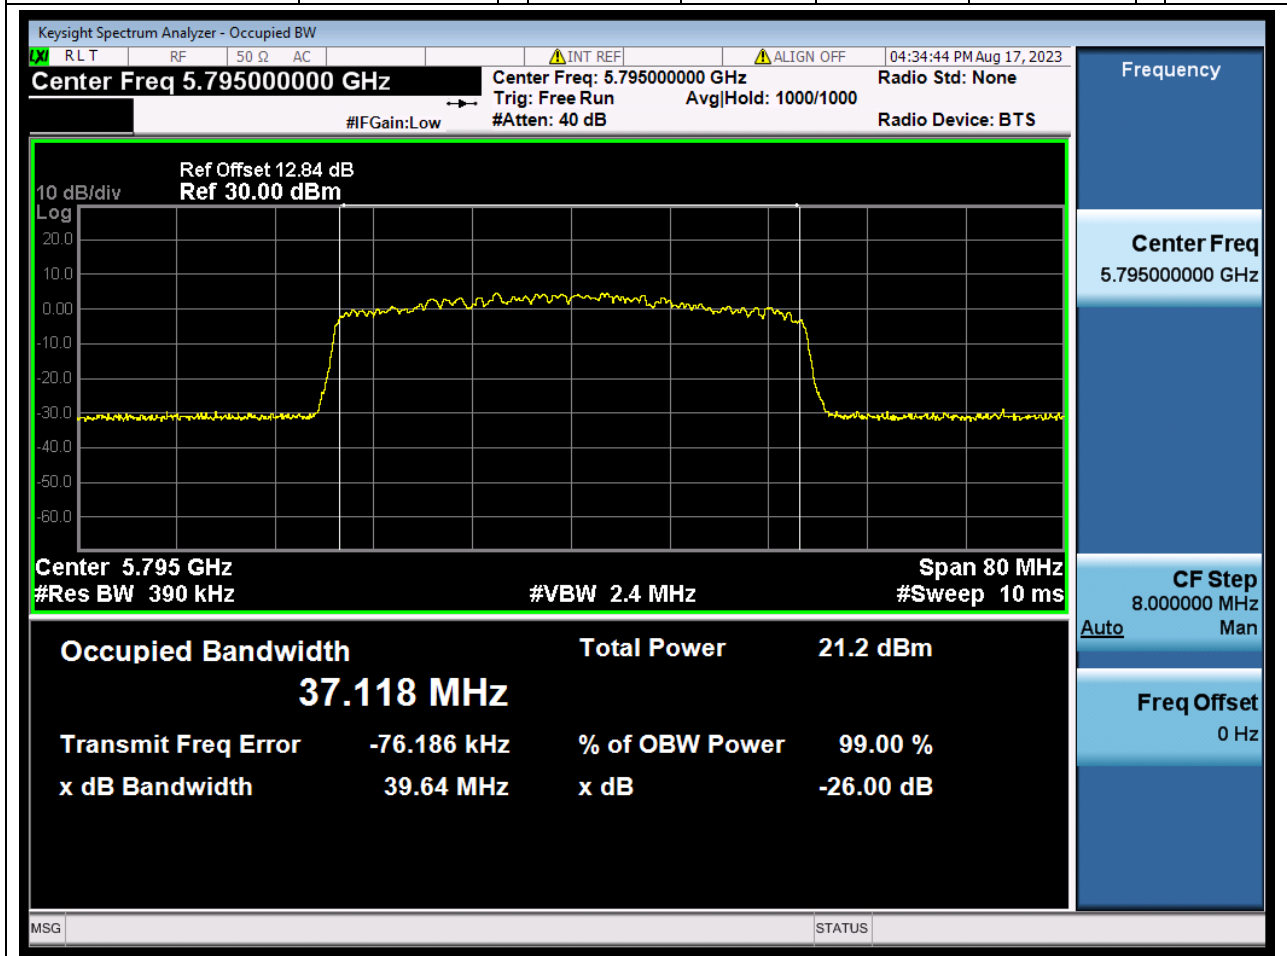

39. 802.11ax_40M_U-NII-3_H

39.1. A.2.2-99% Bandwidth(S05)

Center Frequency (MHz)	OBW Power (%)	RBW (MHz)	Detector	Limit (MHz)	OBW (MHz)	Verdict
5795	99	0.39	Peak	0	37.117996	Unknown