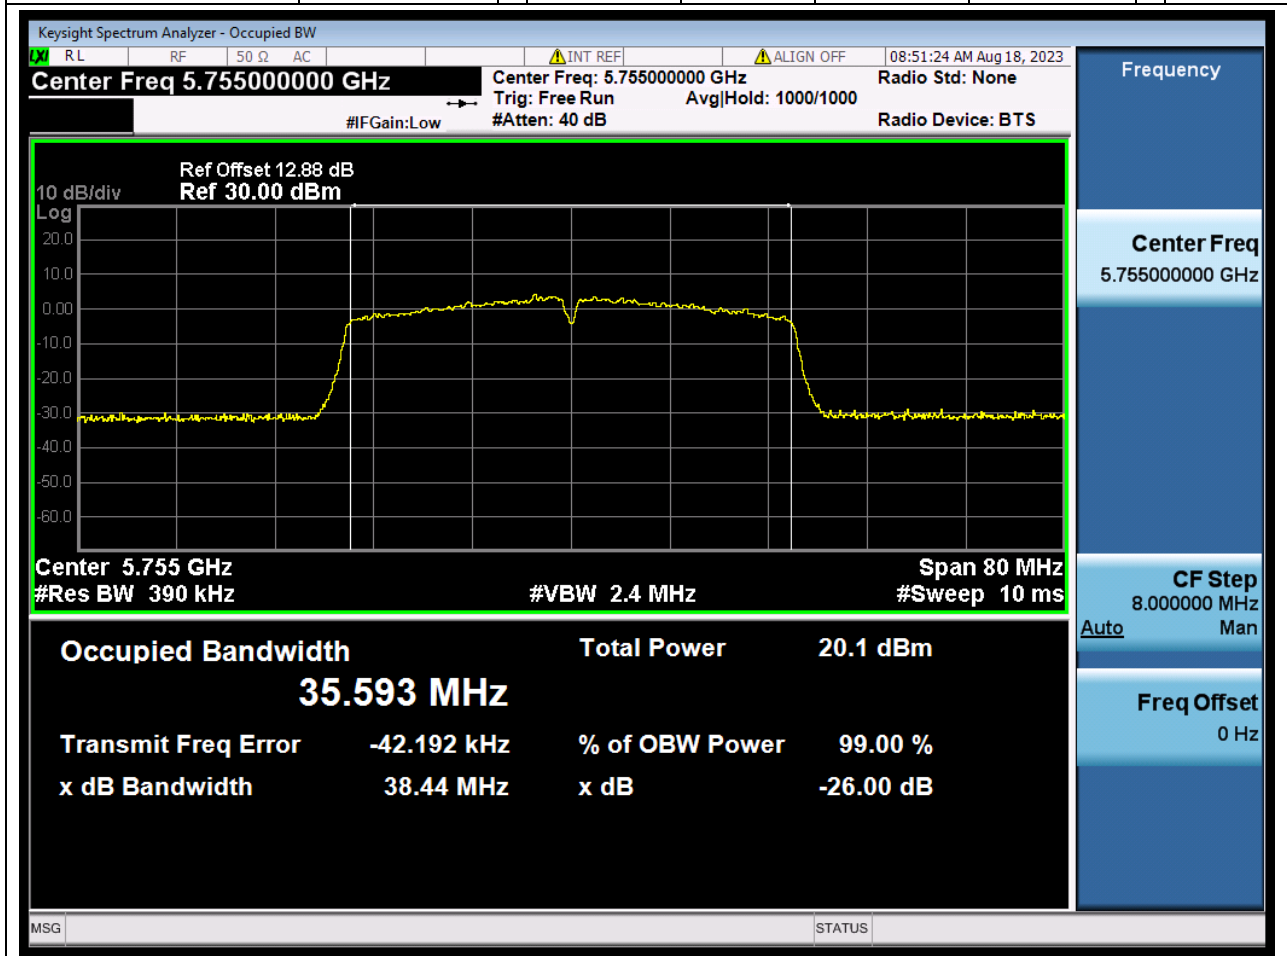

32. 802.11ac_40M_U-NII-3_L

32.1. A.2.2-99% Bandwidth(S05)

Center Frequency (MHz)	OBW Power (%)	RBW (MHz)	Detector	Limit (MHz)	OBW (MHz)	Verdict
5755	99	0.39	Peak	0	35.592672	Unknown