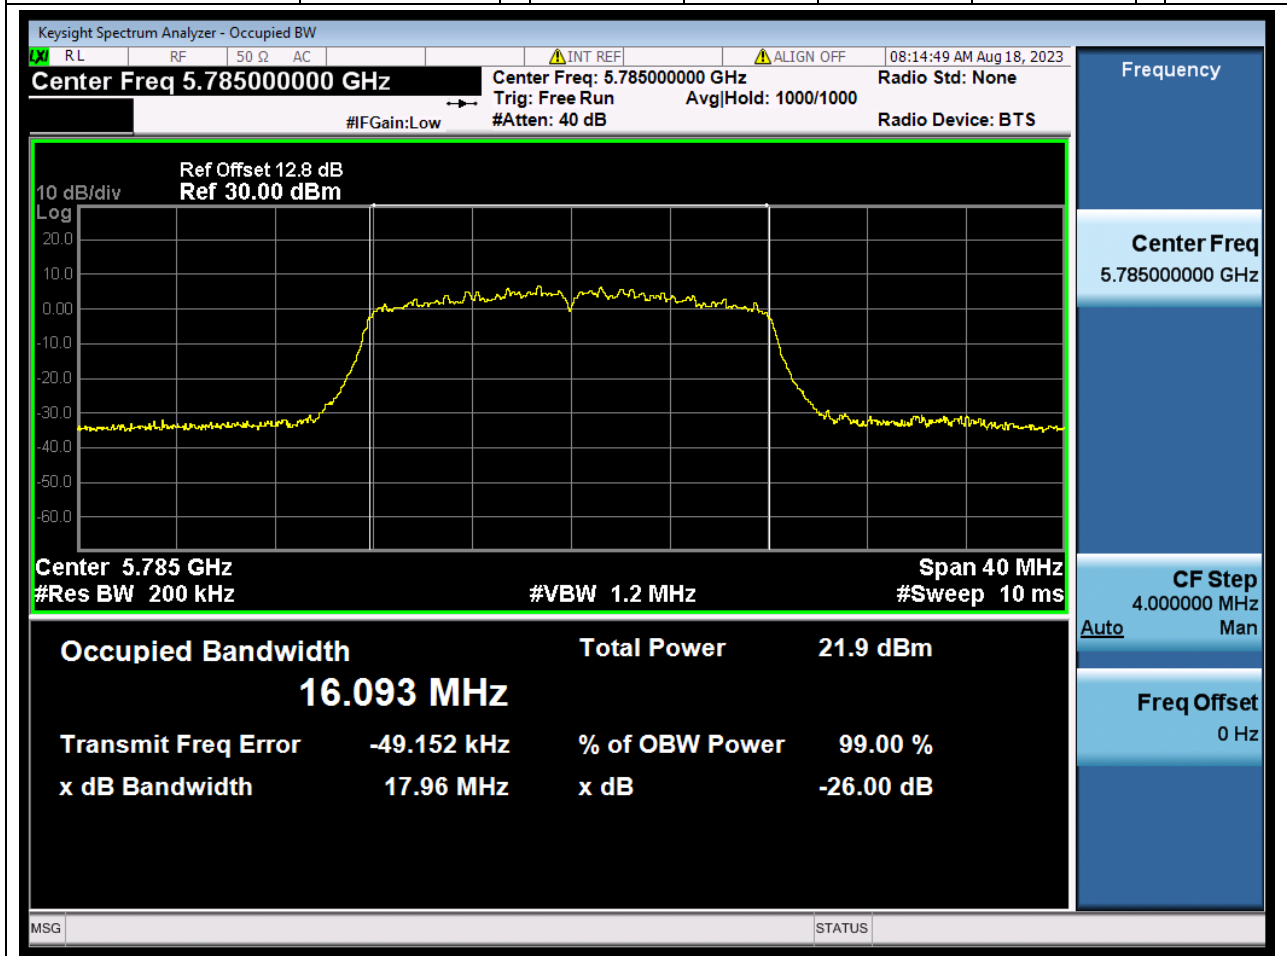

22. 802.11a_20M_U-NII-3_M

22.1. A.2.2-99% Bandwidth(S05)

Center Frequency (MHz)	OBW Power (%)	RBW (MHz)	Detector	Limit (MHz)	OBW (MHz)	Verdict
5785	99	0.2	Peak	0	16.09323	Unknown