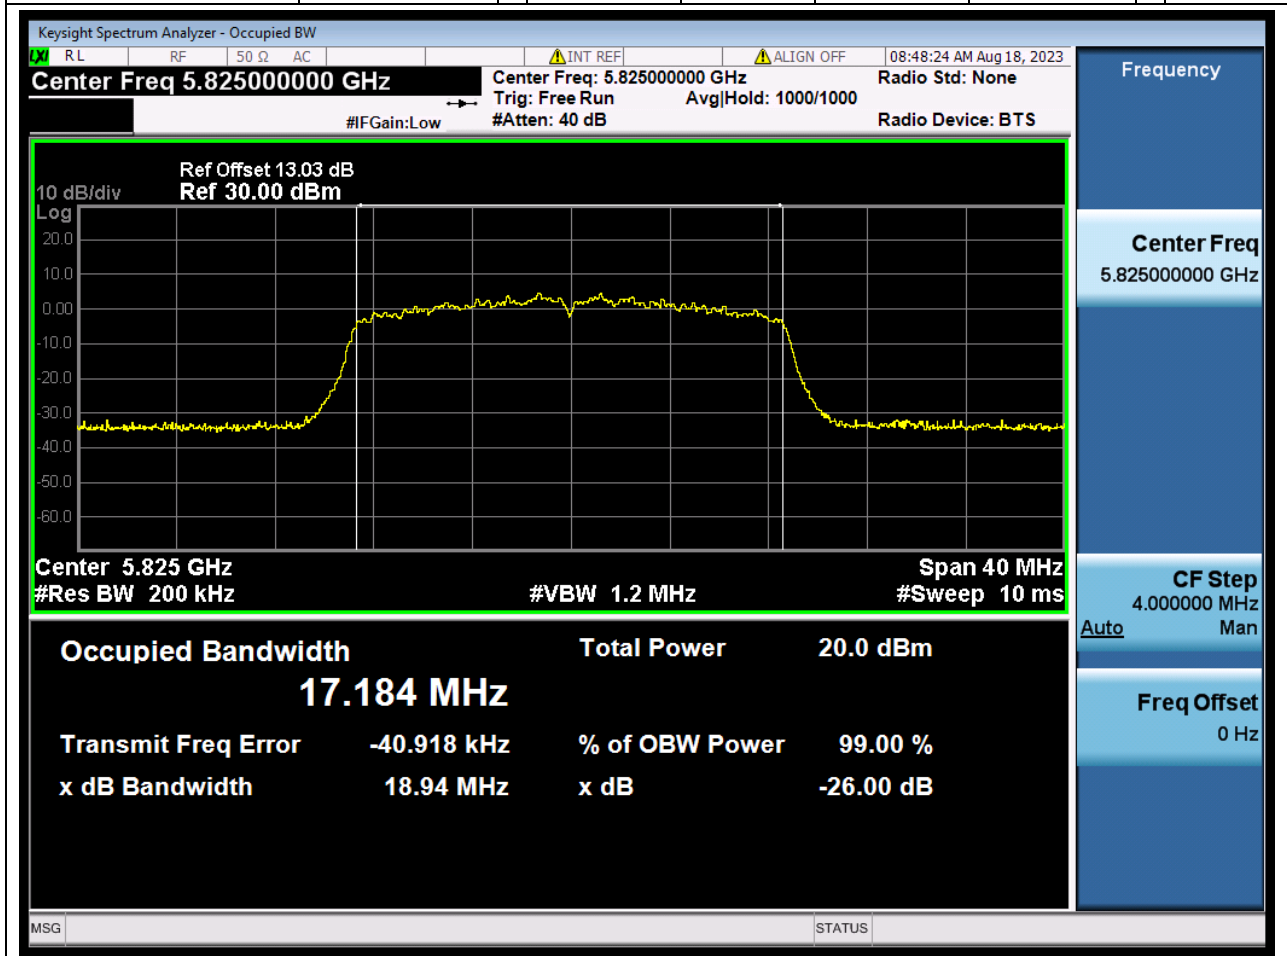

31. 802.11ac_20M_U-NII-3_H

31.1. A.2.2-99% Bandwidth(S05)

Center Frequency (MHz)	OBW Power (%)	RBW (MHz)	Detector	Limit (MHz)	OBW (MHz)	Verdict
5825	99	0.2	Peak	0	17.184229	Unknown