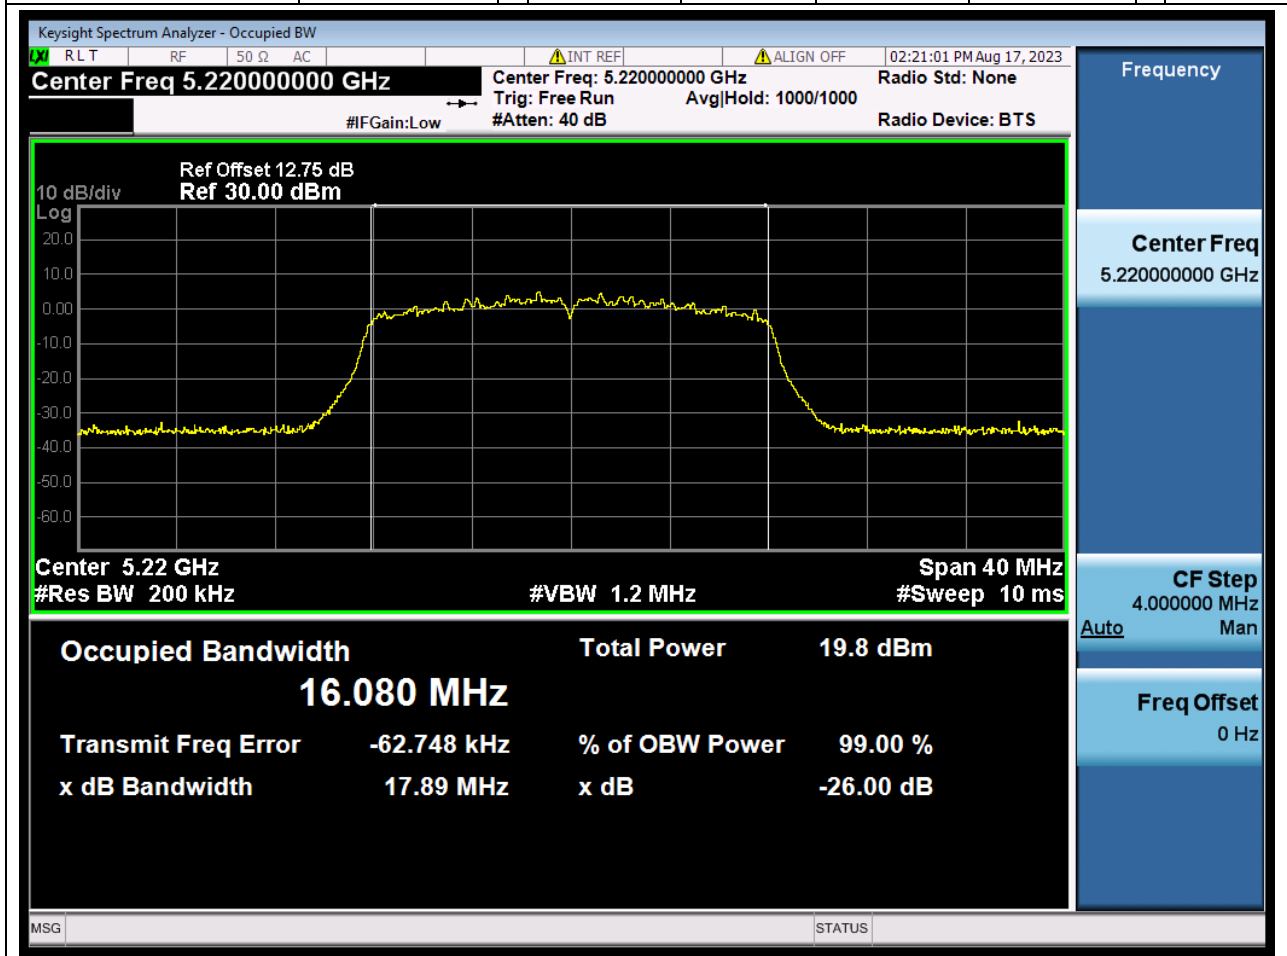

99% Bandwidth

Antenna 0

1. 802.11a_20M_U-NII-1_L

1.1. A.2.2-99% Bandwidth(S05)

2. 802.11a_20M_U-NII-1_M

2.1. A.2.2-99% Bandwidth(S05)

Center Frequency (MHz)	OBW Power (%)	RBW (MHz)	Detector	Limit (MHz)	OBW (MHz)	Verdict
5220	99	0.2	Peak	0	16.080117	Unknown