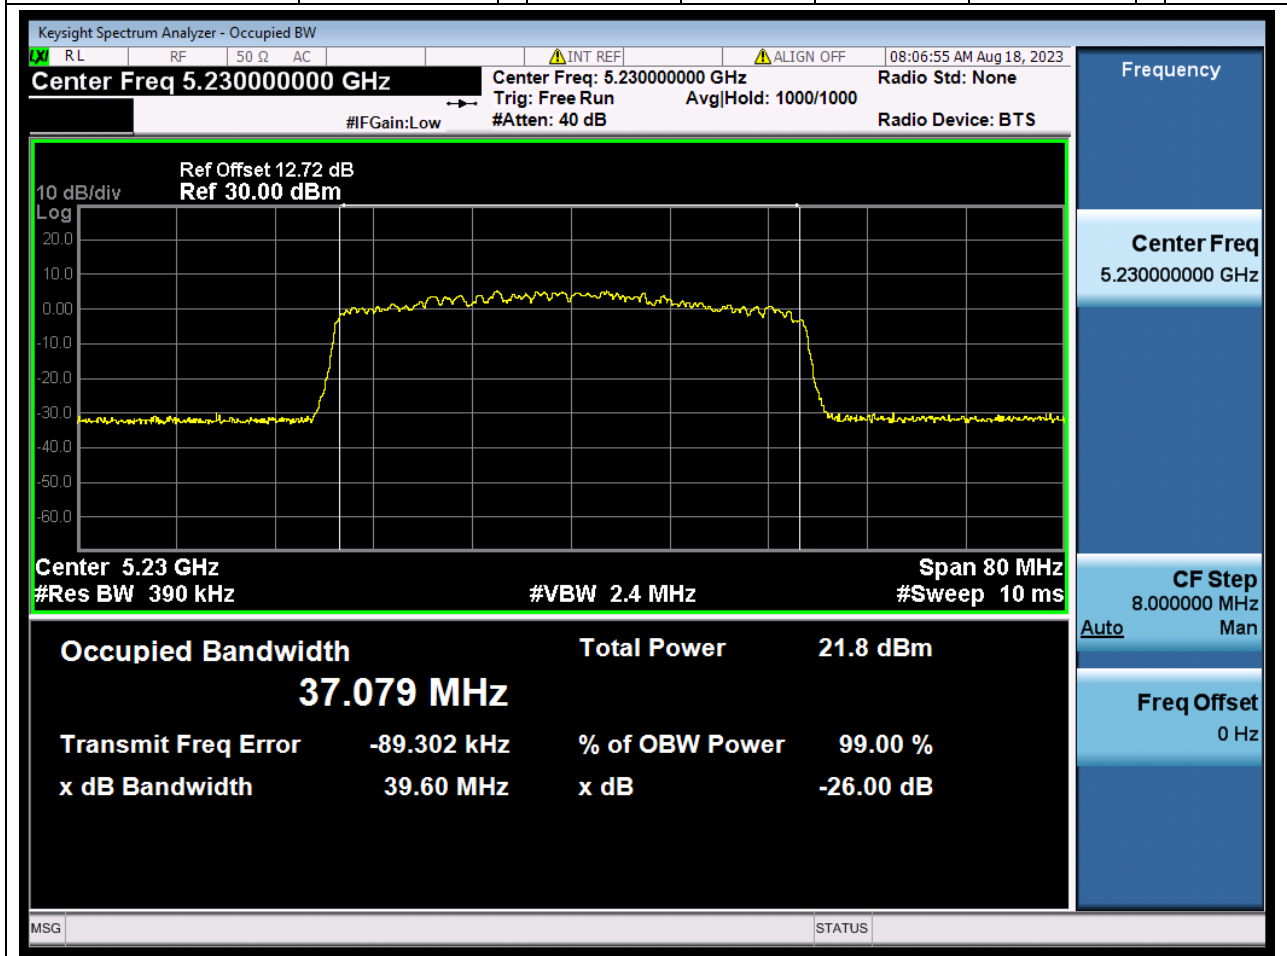

19. 802.11ax_40M_U-NII-1_H

19.1. A.2.2-99% Bandwidth(S05)

Center Frequency (MHz)	OBW Power (%)	RBW (MHz)	Detector	Limit (MHz)	OBW (MHz)	Verdict
5230	99	0.39	Peak	0	37.079283	Unknown