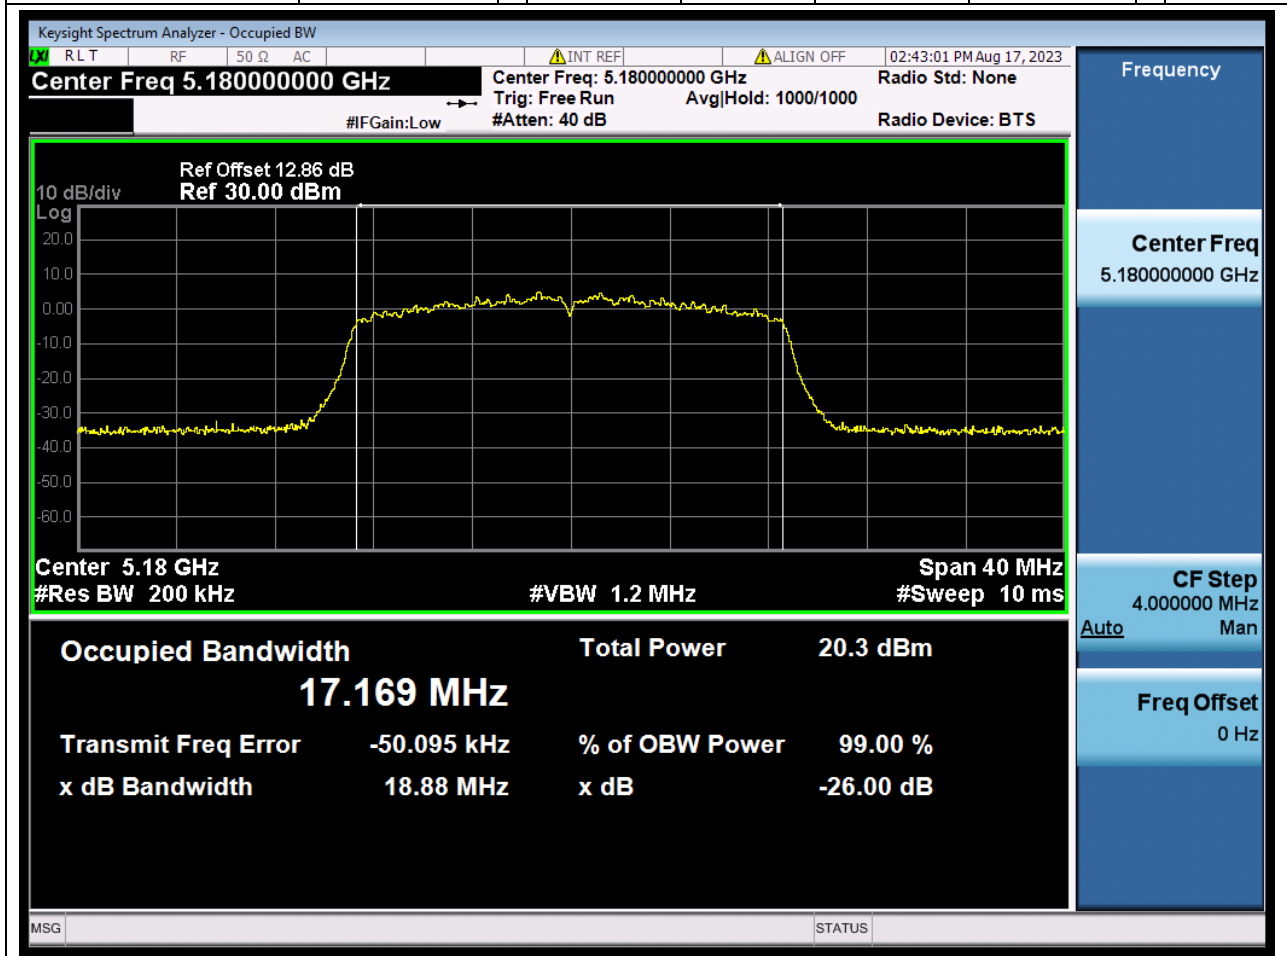

9. 802.11ac_20M_U-NII-1_L

9.1. A.2.2-99% Bandwidth(S05)

Center Frequency (MHz)	OBW Power (%)	RBW (MHz)	Detector	Limit (MHz)	OBW (MHz)	Verdict
5180	99	0.2	Peak	0	17.169416	Unknown