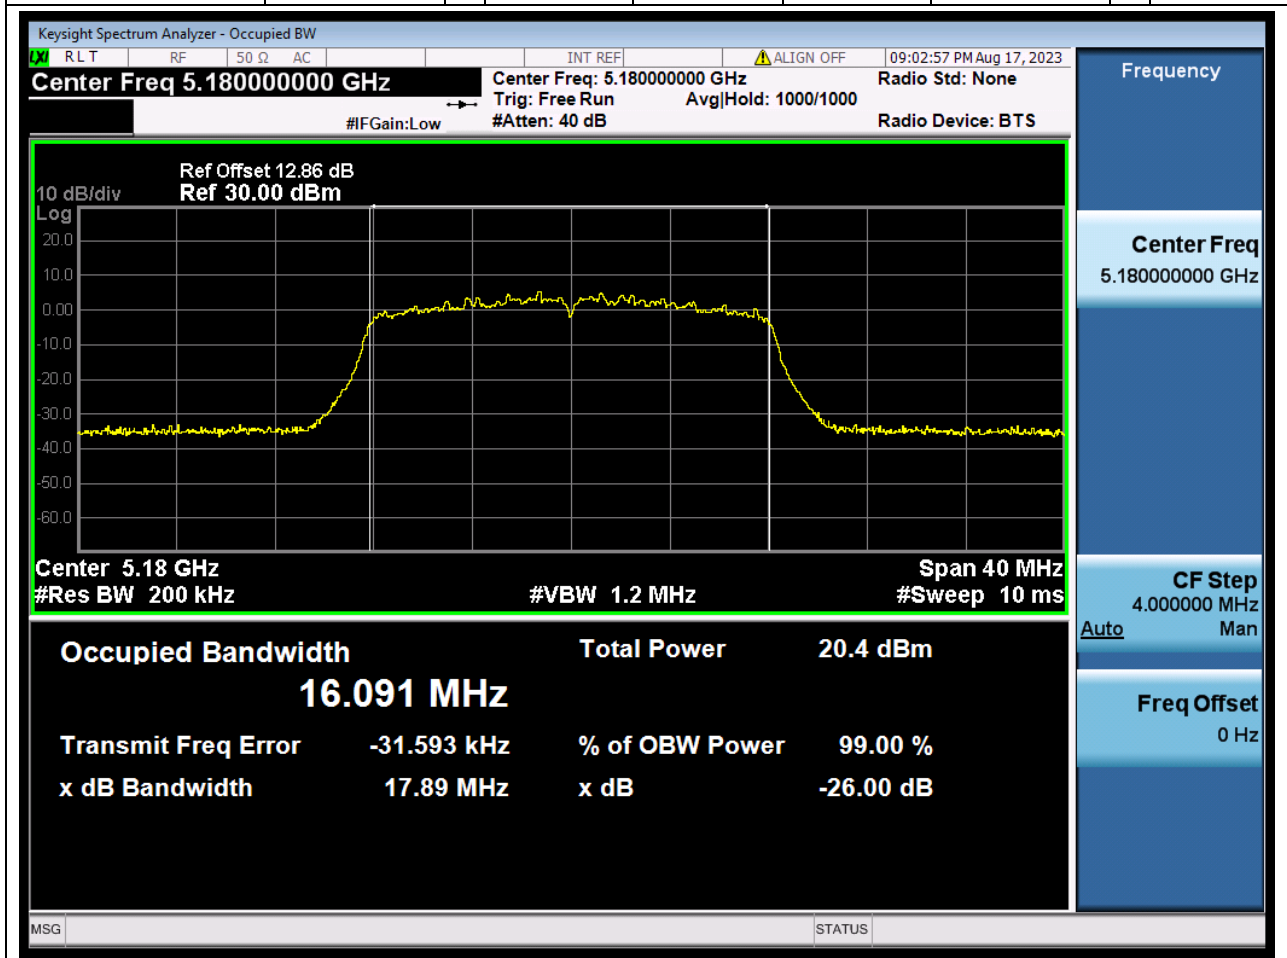

Antenna 1

1. 802.11a_20M_U-NII-1_L

1.1. A.2.2-99% Bandwidth(S05)

Center Frequency (MHz)	OBW Power (%)	RBW (MHz)	Detector	Limit (MHz)	OBW (MHz)	Verdict
5180	99	0.2	Peak	0	16.090893	Unknow