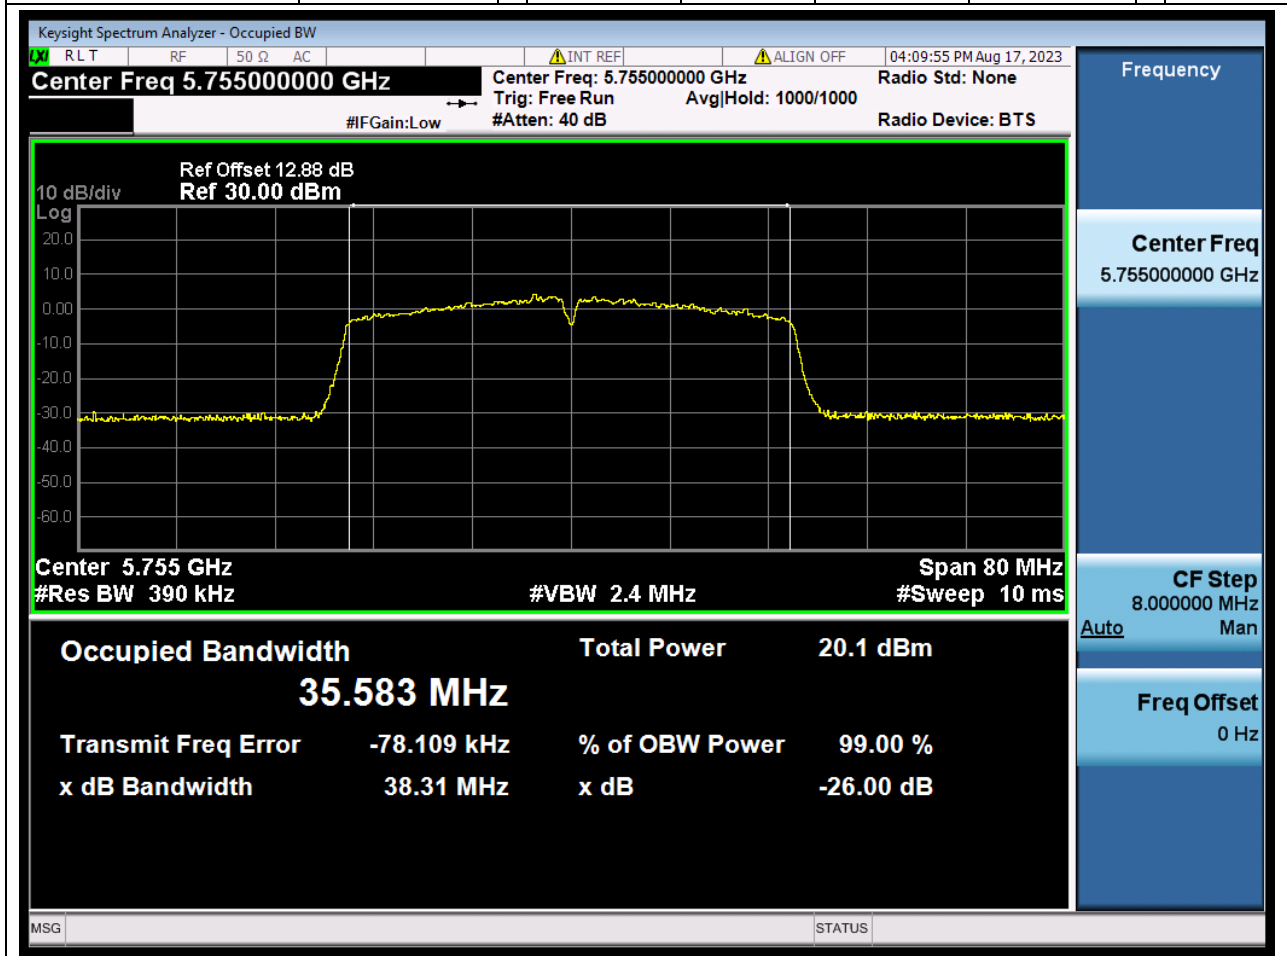

32. 802.11ac_40M_U-NII-3_L

32.1. A.2.2-99% Bandwidth(S05)

Center Frequency (MHz)	OBW Power (%)	RBW (MHz)	Detector	Limit (MHz)	OBW (MHz)	Verdict
5755	99	0.39	Peak	0	35.582977	Unknown