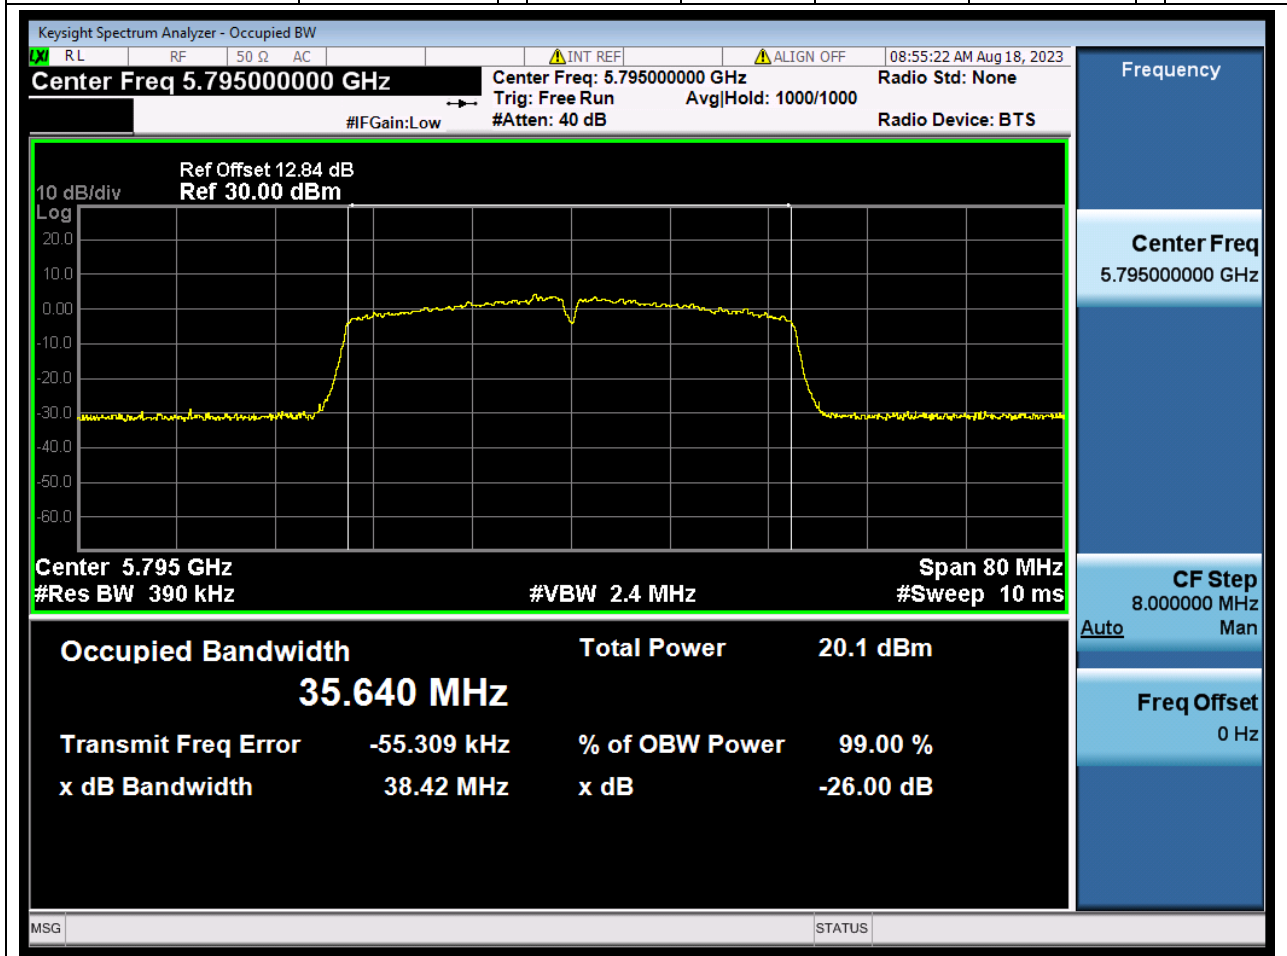

33. 802.11ac_40M_U-NII-3_H

33.1. A.2.2-99% Bandwidth(S05)

Center Frequency (MHz)	OBW Power (%)	RBW (MHz)	Detector	Limit (MHz)	OBW (MHz)	Verdict
5795	99	0.39	Peak	0	35.639986	Unknown