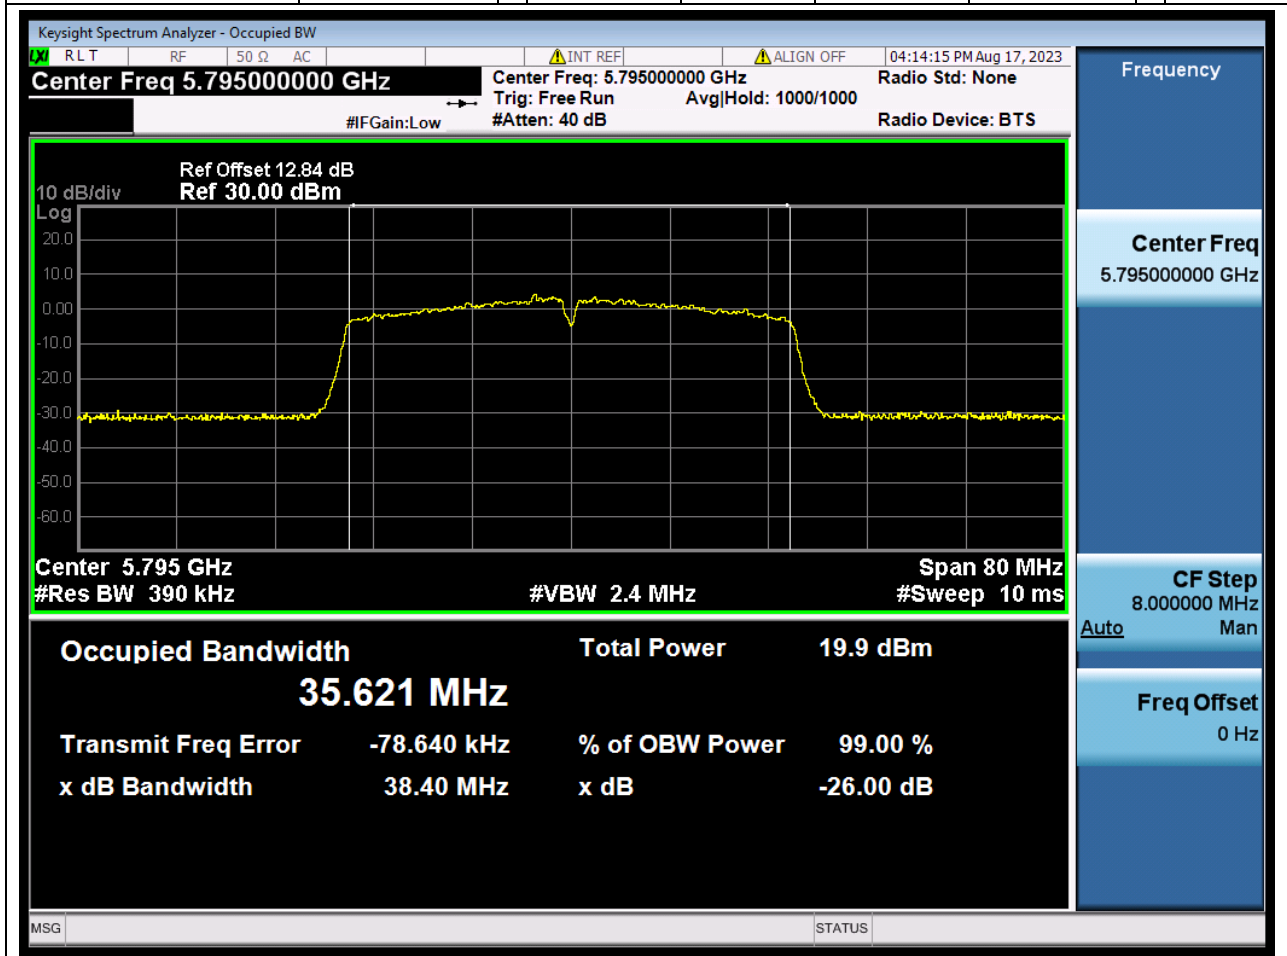

33. 802.11ac_40M_U-NII-3_H

33.1. A.2.2-99% Bandwidth(S05)

Center Frequency (MHz)	OBW Power (%)	RBW (MHz)	Detector	Limit (MHz)	OBW (MHz)	Verdict
5795	99	0.39	Peak	0	35.621347	Unknown