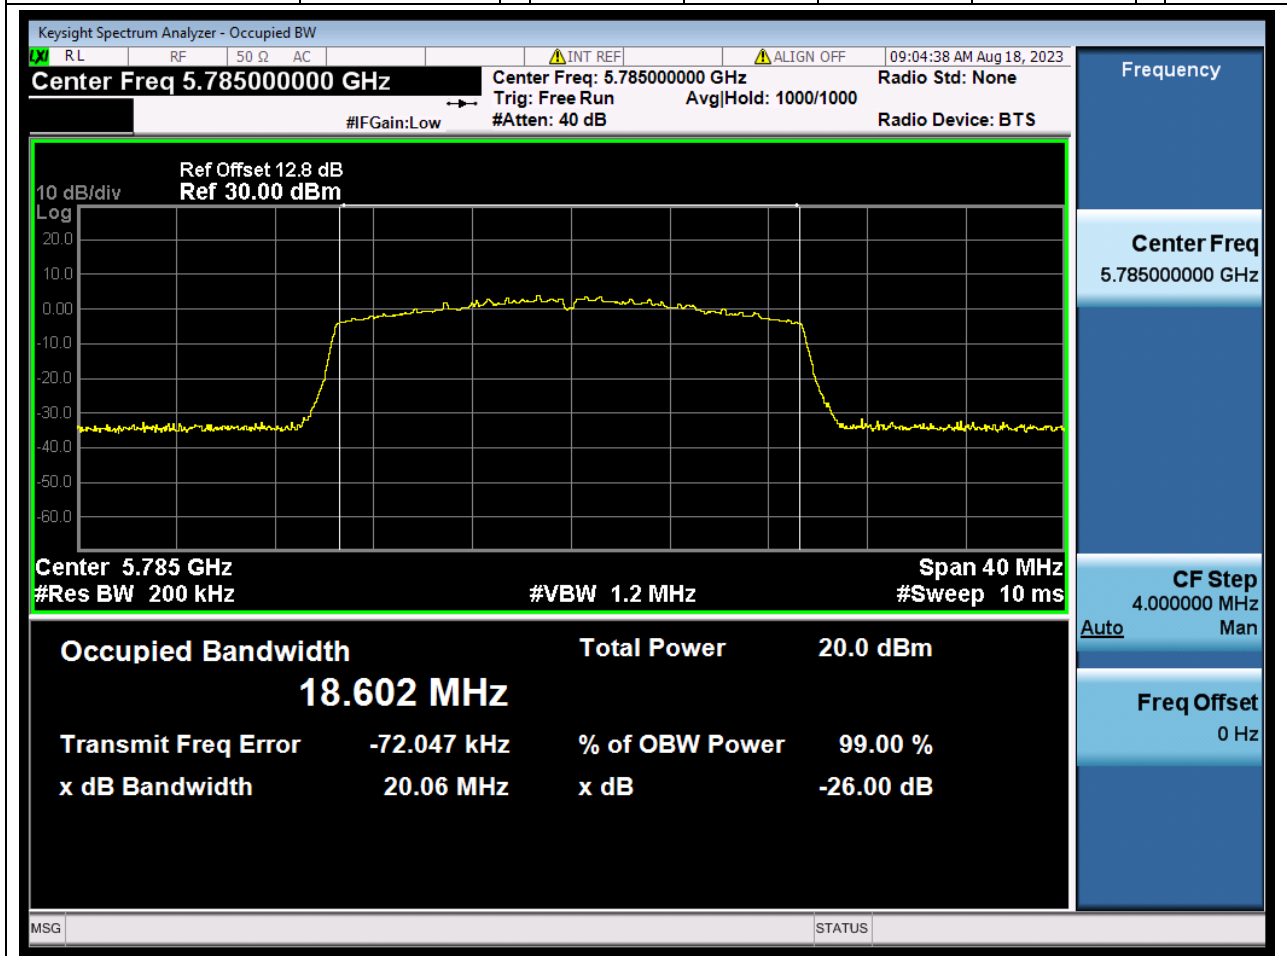

36. 802.11ax_20M_U-NII-3_M

36.1. A.2.2-99% Bandwidth(S05)

Center Frequency (MHz)	OBW Power (%)	RBW (MHz)	Detector	Limit (MHz)	OBW (MHz)	Verdict
5785	99	0.2	Peak	0	18.60155	Unknown