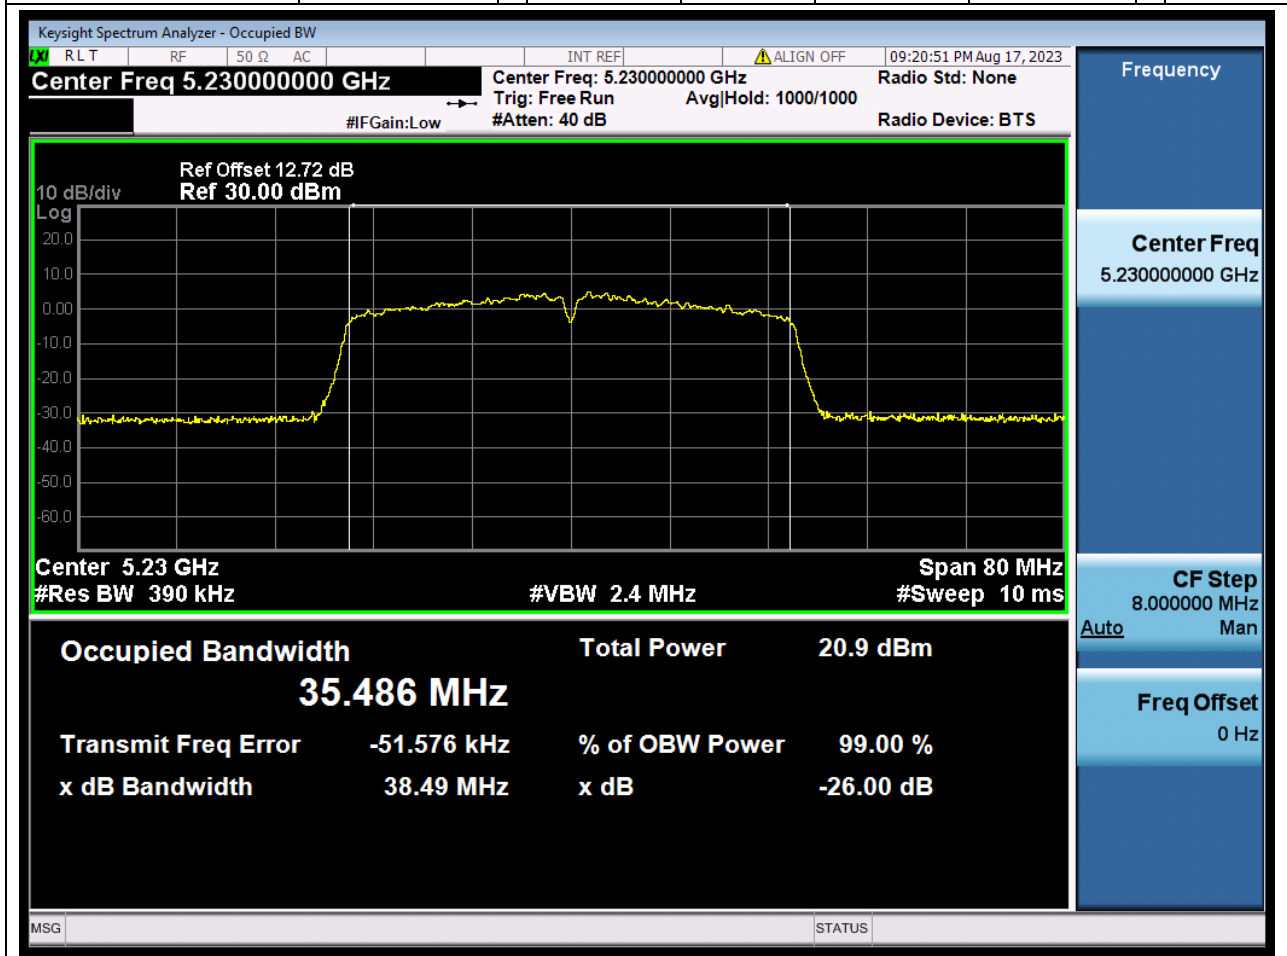

8. 802.11n_40M_U-NII-1_H

8.1. A.2.2-99% Bandwidth(S05)

Center Frequency (MHz)	OBW Power (%)	RBW (MHz)	Detector	Limit (MHz)	OBW (MHz)	Verdict
5230	99	0.39	Peak	0	35.485826	Unknown