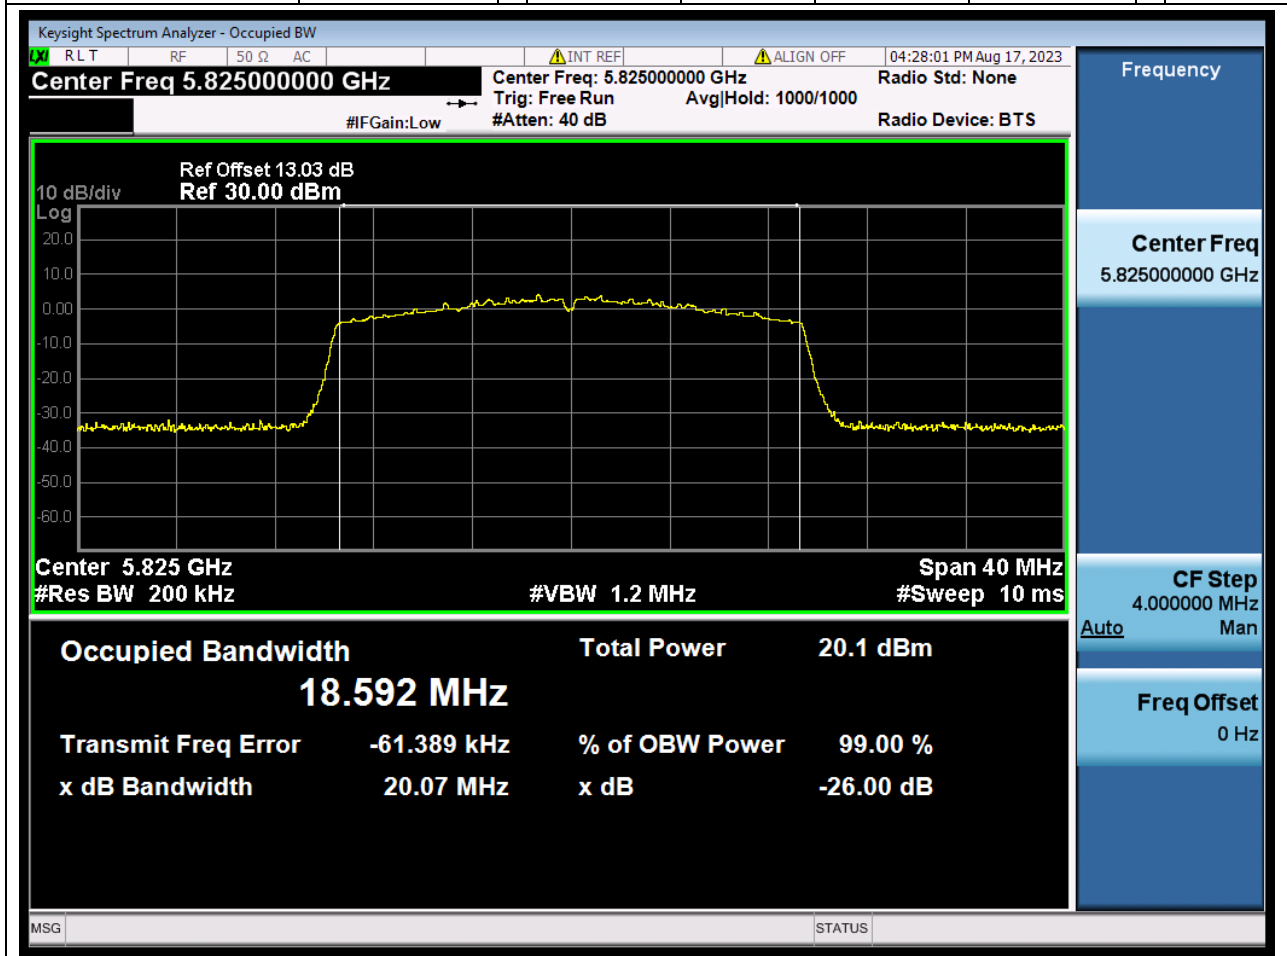

37. 802.11ax_20M_U-NII-3_H

37.1. A.2.2-99% Bandwidth(S05)

Center Frequency (MHz)	OBW Power (%)	RBW (MHz)	Detector	Limit (MHz)	OBW (MHz)	Verdict
5825	99	0.2	Peak	0	18.592214	Unknown