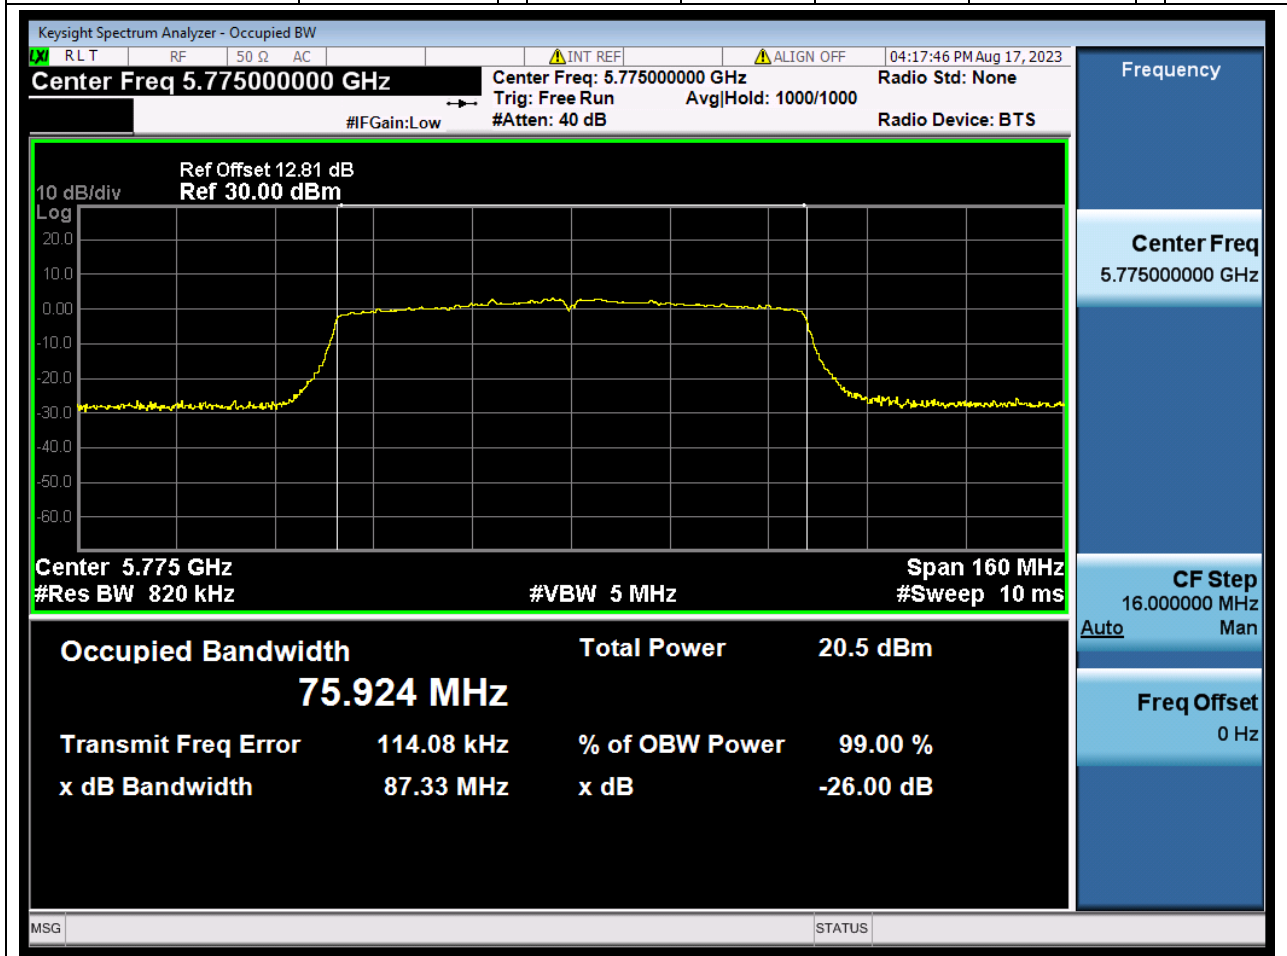

34. 802.11ac_80M_U-NII-3_M

34.1. A.2.2-99% Bandwidth(S05)

Center Frequency (MHz)	OBW Power (%)	RBW (MHz)	Detector	Limit (MHz)	OBW (MHz)	Verdict
5775	99	0.82	Peak	0	75.923555	Unknown