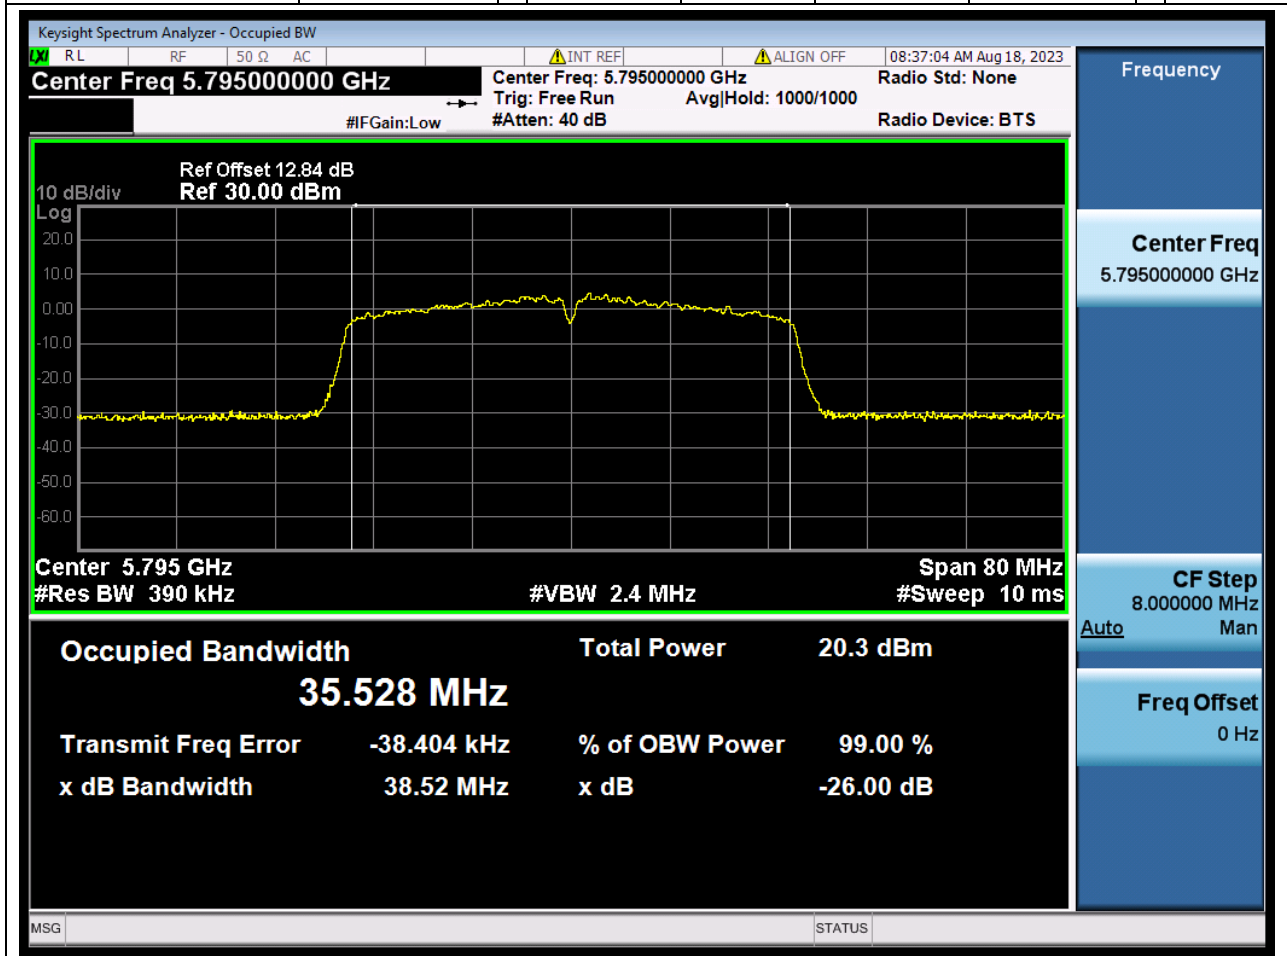

28. 802.11n_40M_U-NII-3_H

28.1. A.2.2-99% Bandwidth(S05)

Center Frequency (MHz)	OBW Power (%)	RBW (MHz)	Detector	Limit (MHz)	OBW (MHz)	Verdict
5795	99	0.39	Peak	0	35.527973	Unknown