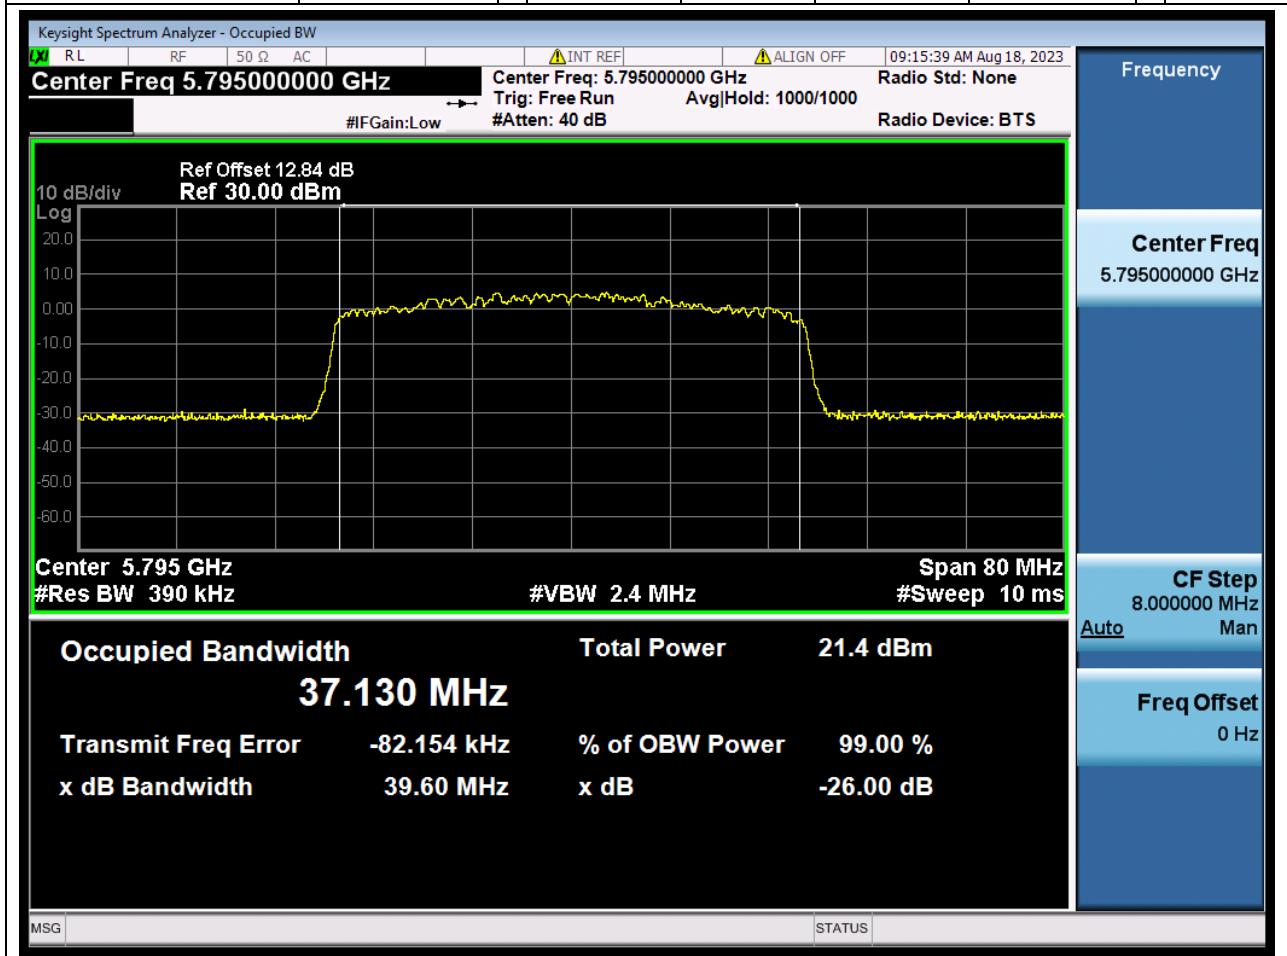

39. 802.11ax_40M_U-NII-3_H

39.1. A.2.2-99% Bandwidth(S05)

Center Frequency (MHz)	OBW Power (%)	RBW (MHz)	Detector	Limit (MHz)	OBW (MHz)	Verdict
5795	99	0.39	Peak	0	37.130098	Unknown