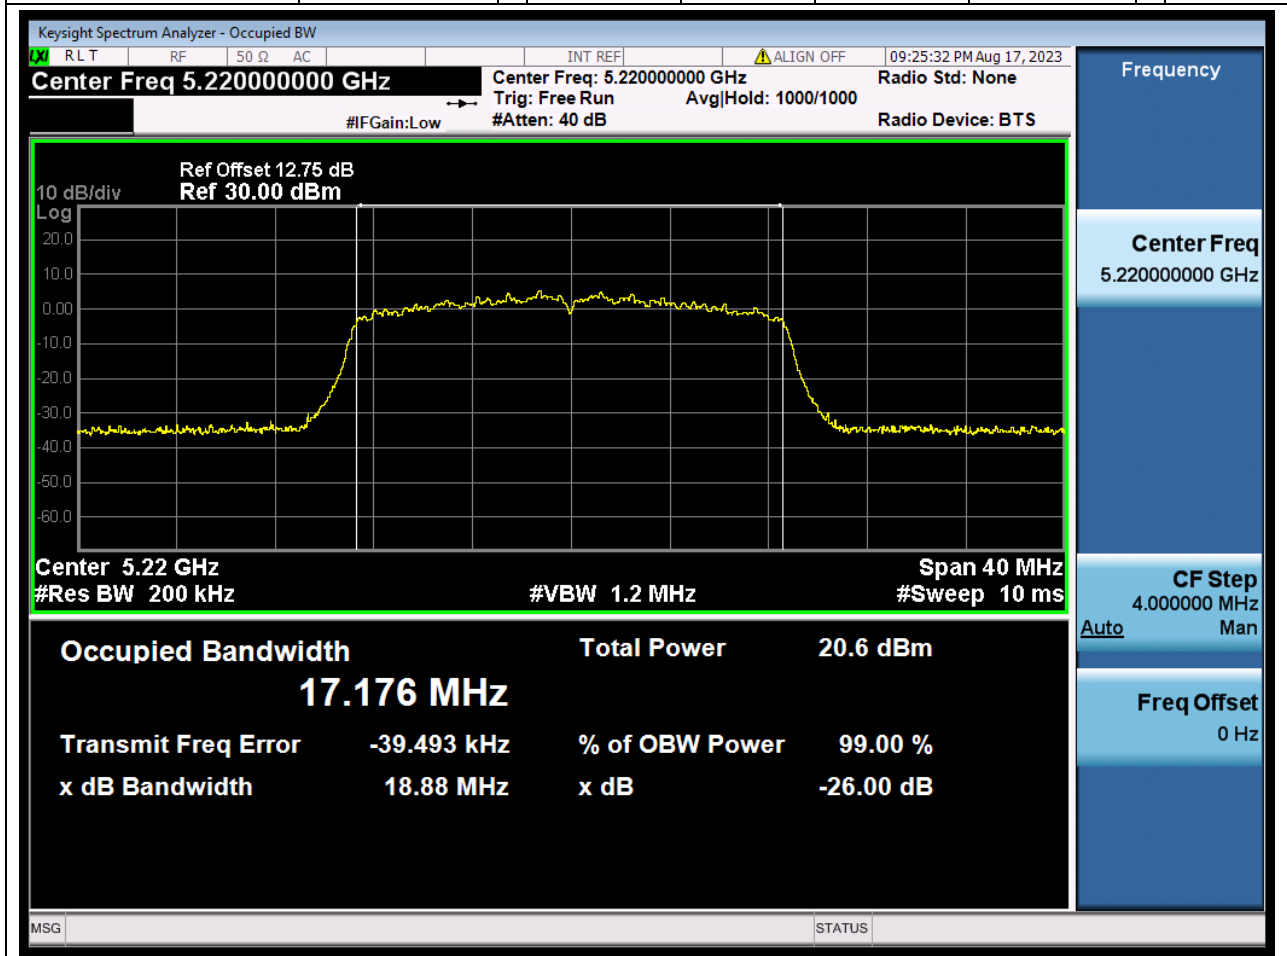

10. 802.11ac_20M_U-NII-1_M

10.1. A.2.2-99% Bandwidth(S05)

Center Frequency (MHz)	OBW Power (%)	RBW (MHz)	Detector	Limit (MHz)	OBW (MHz)	Verdict
5220	99	0.2	Peak	0	17.176136	Unknown