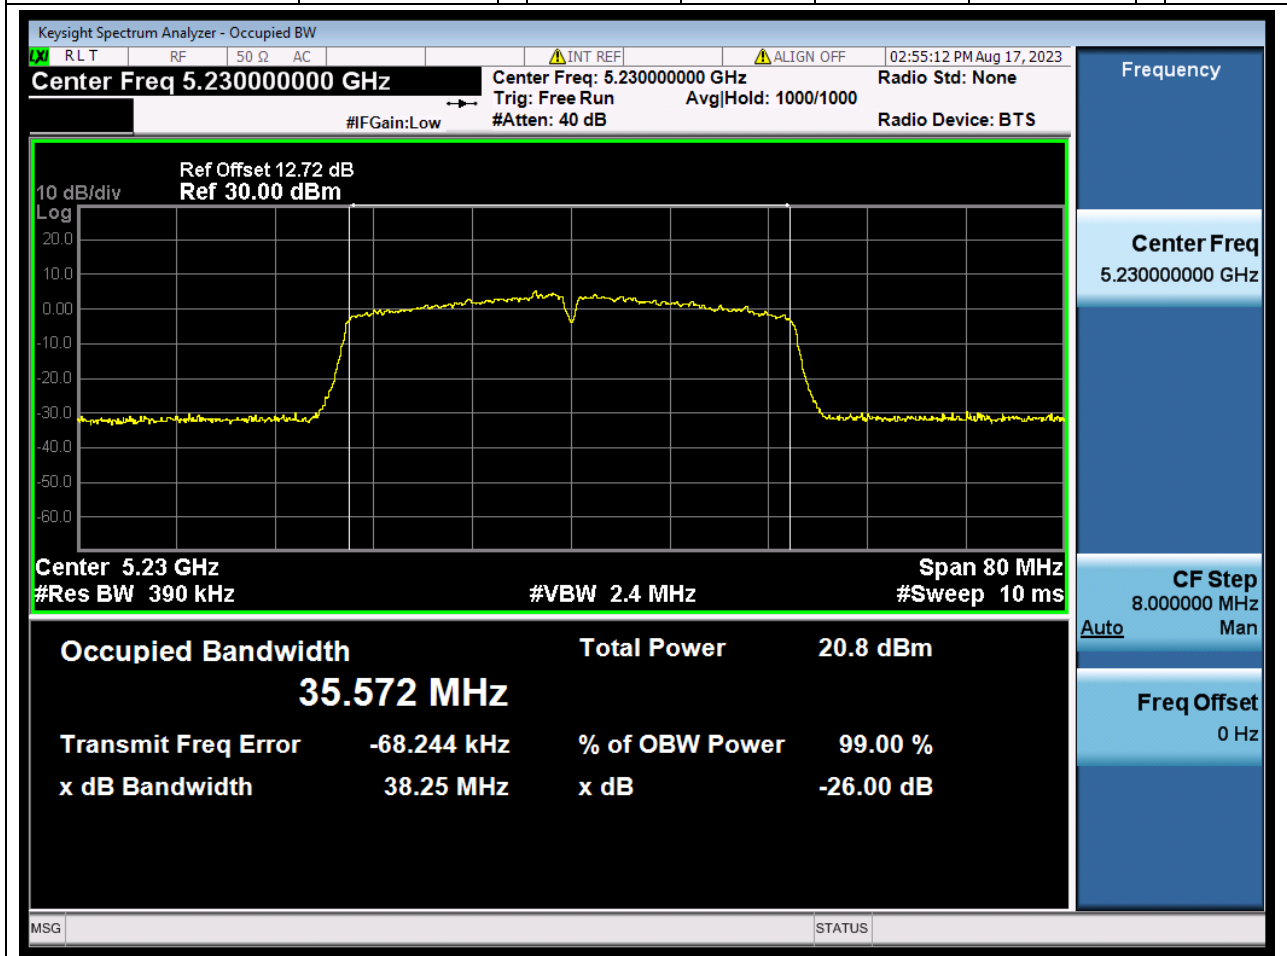

13. 802.11ac_40M_U-NII-1_H

13.1. A.2.2-99% Bandwidth(S05)

Center Frequency (MHz)	OBW Power (%)	RBW (MHz)	Detector	Limit (MHz)	OBW (MHz)	Verdict
5230	99	0.39	Peak	0	35.571984	Unknown