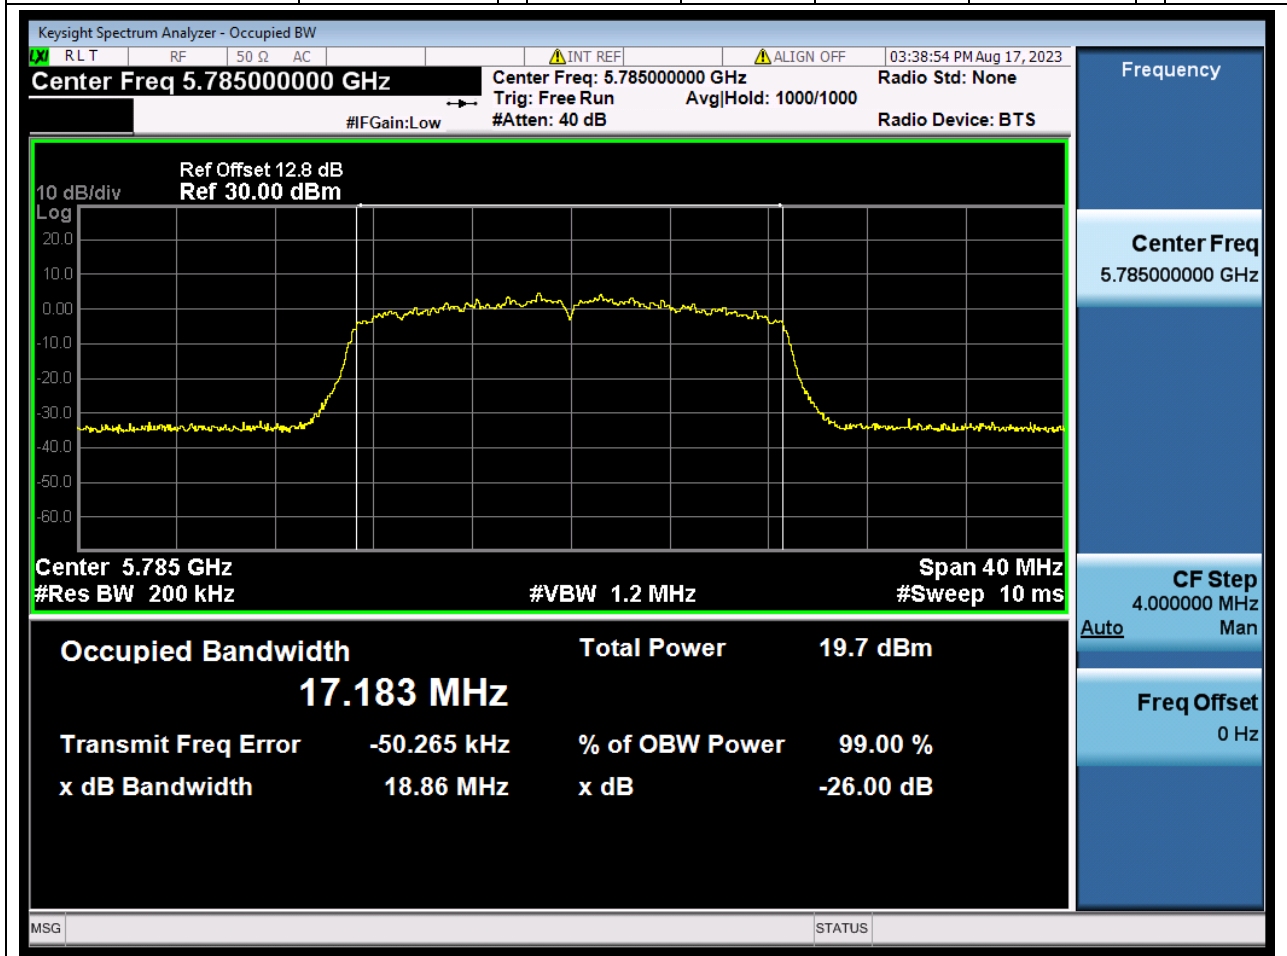

25. 802.11n_20M_U-NII-3_M

25.1. A.2.2-99% Bandwidth(S05)

Center Frequency (MHz)	OBW Power (%)	RBW (MHz)	Detector	Limit (MHz)	OBW (MHz)	Verdict
5785	99	0.2	Peak	0	17.182688	Unknown