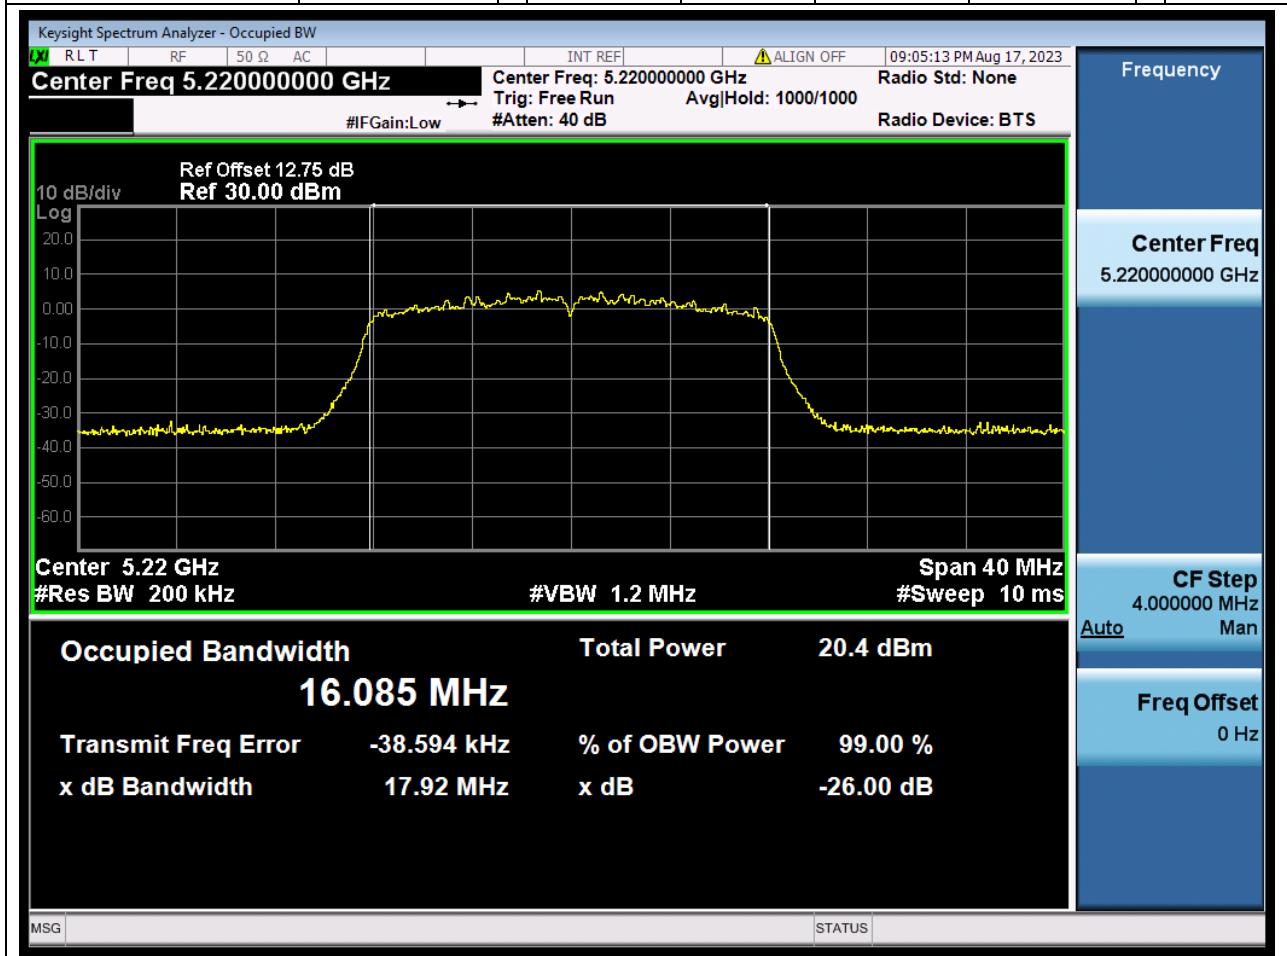

2. 802.11a_20M_U-NII-1_M

2.1. A.2.2-99% Bandwidth(S05)

Center Frequency (MHz)	OBW Power (%)	RBW (MHz)	Detector	Limit (MHz)	OBW (MHz)	Verdict
5220	99	0.2	Peak	0	16.085172	Unknown