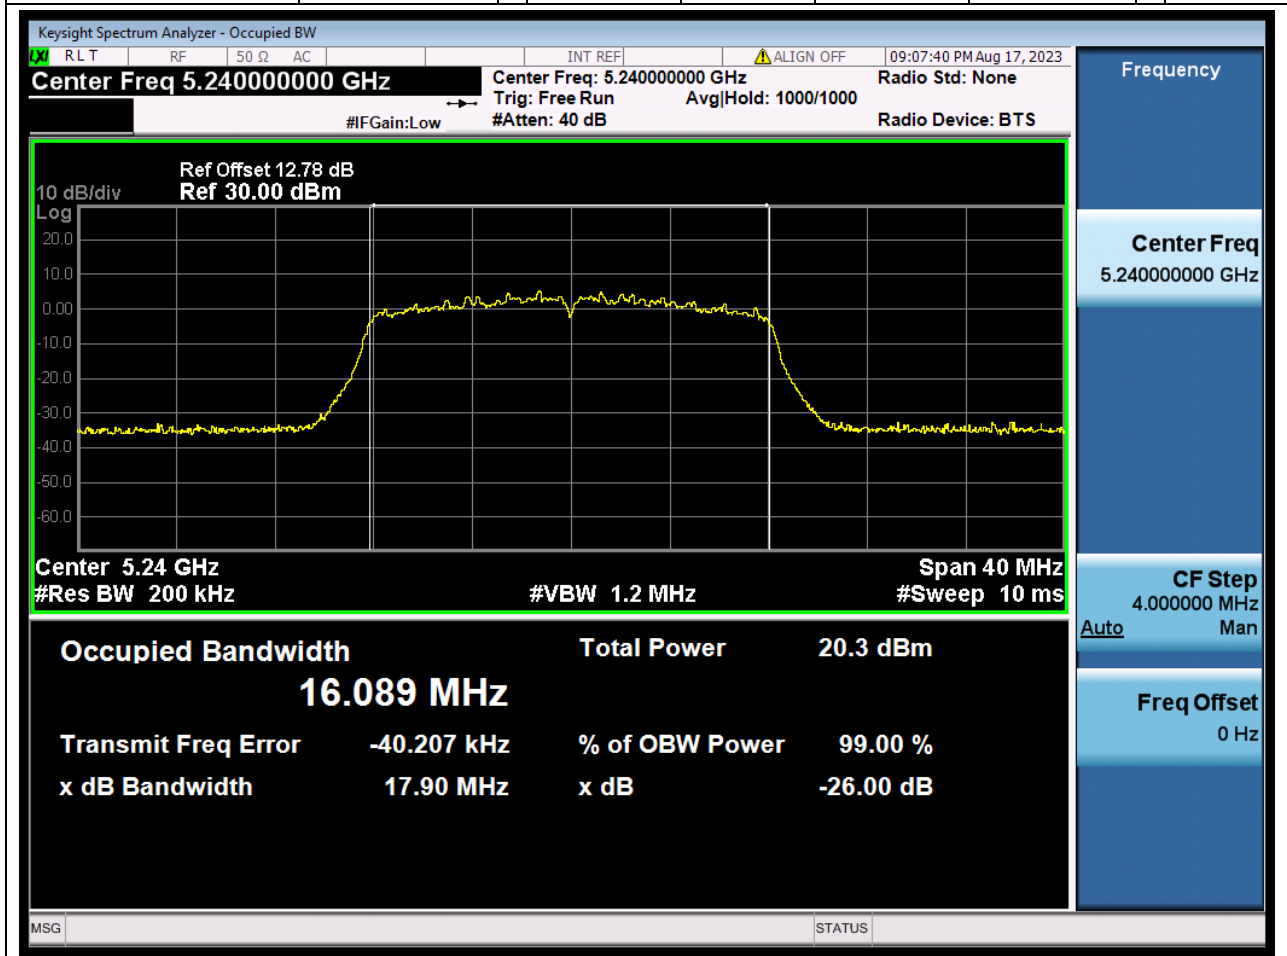

3. 802.11a_20M_U-NII-1_H

3.1. A.2.2-99% Bandwidth(S05)

Center Frequency (MHz)	OBW Power (%)	RBW (MHz)	Detector	Limit (MHz)	OBW (MHz)	Verdict
5240	99	0.2	Peak	0	16.088756	Unknown