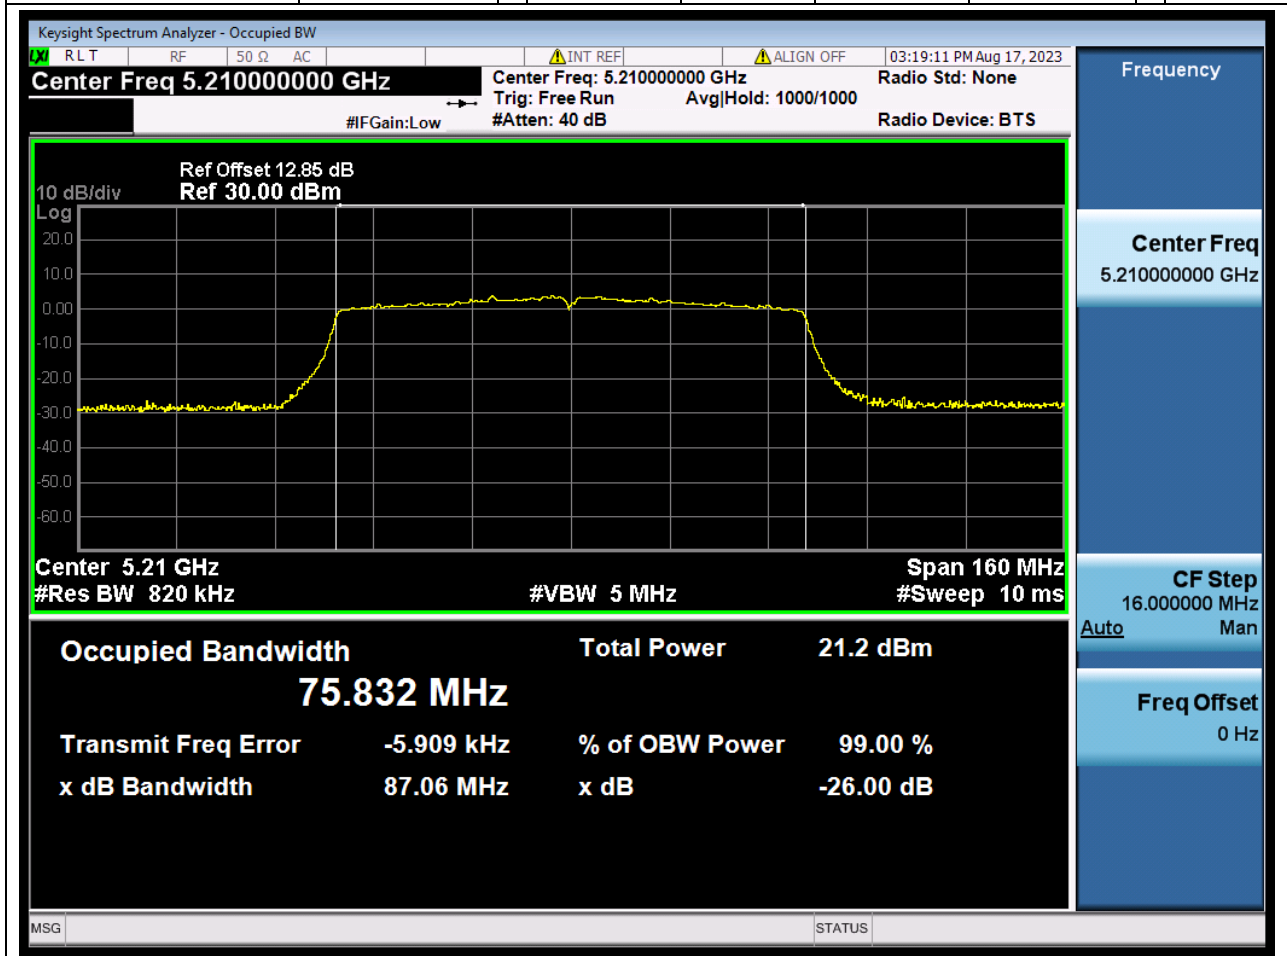

20. 802.11ax_80M_U-NII-1_M

20.1. A.2.2-99% Bandwidth(S05)

Center Frequency (MHz)	OBW Power (%)	RBW (MHz)	Detector	Limit (MHz)	OBW (MHz)	Verdict
5210	99	0.82	Peak	0	75.831671	Unknown