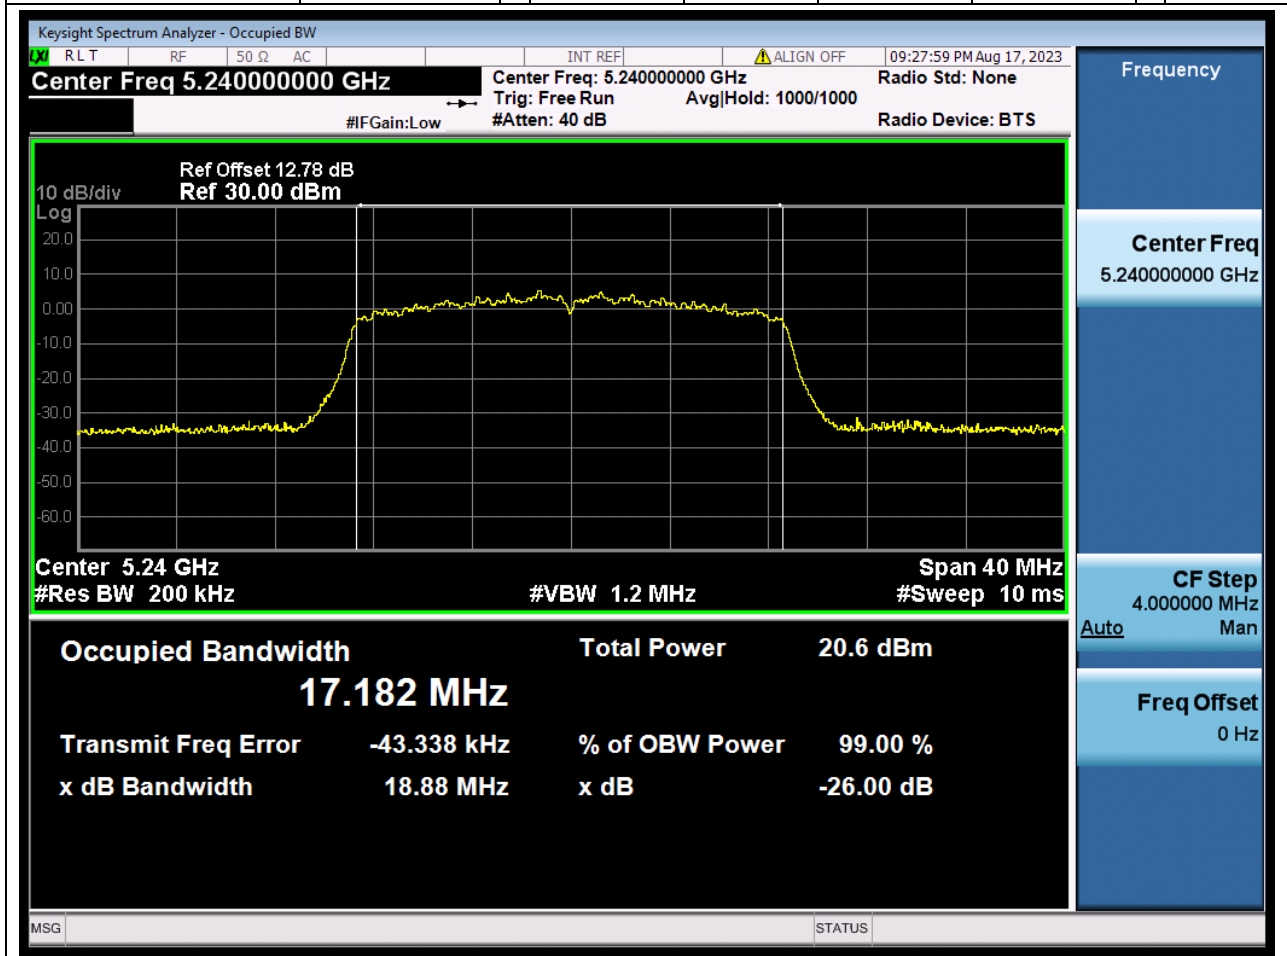

11. 802.11ac_20M_U-NII-1_H

11.1. A.2.2-99% Bandwidth(S05)

Center Frequency (MHz)	OBW Power (%)	RBW (MHz)	Detector	Limit (MHz)	OBW (MHz)	Verdict
5240	99	0.2	Peak	0	17.18244	Unknown