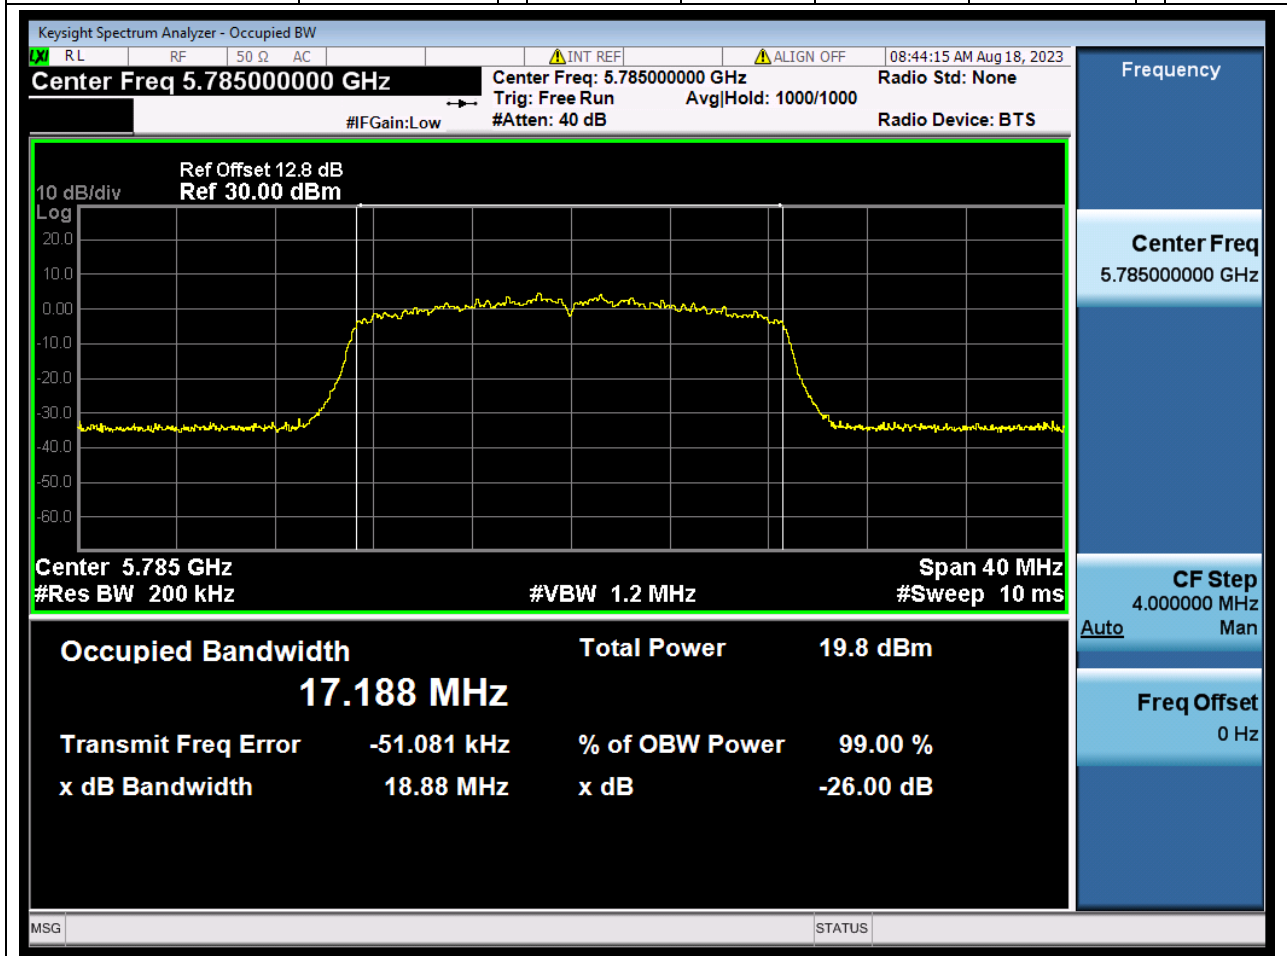

30. 802.11ac_20M_U-NII-3_M

30.1. A.2.2-99% Bandwidth(S05)

Center Frequency (MHz)	OBW Power (%)	RBW (MHz)	Detector	Limit (MHz)	OBW (MHz)	Verdict
5785	99	0.2	Peak	0	17.188058	Unknown