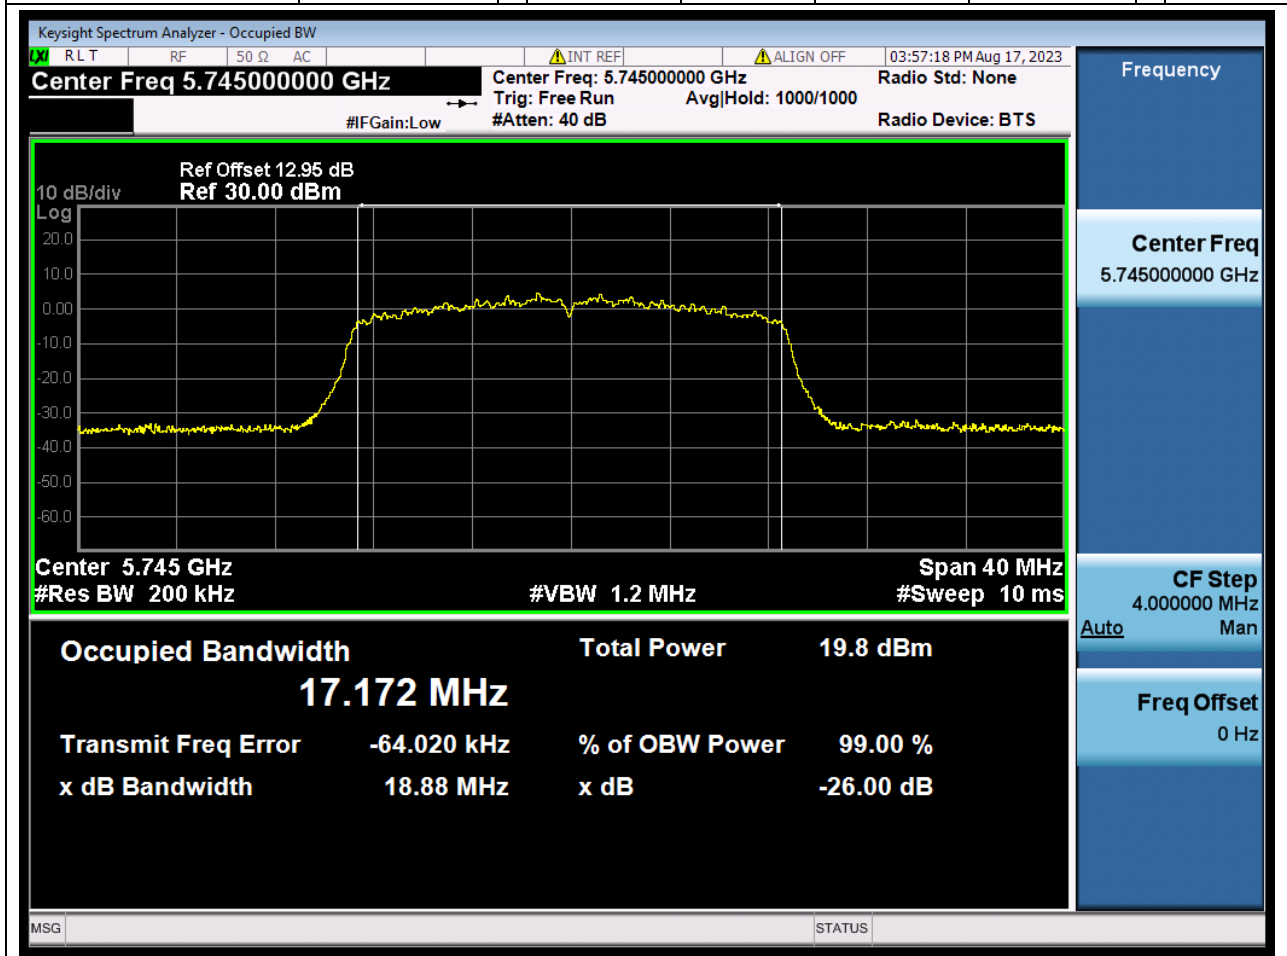

29. 802.11ac_20M_U-NII-3_L

29.1. A.2.2-99% Bandwidth(S05)

Center Frequency (MHz)	OBW Power (%)	RBW (MHz)	Detector	Limit (MHz)	OBW (MHz)	Verdict
5745	99	0.2	Peak	0	17.172404	Unknown