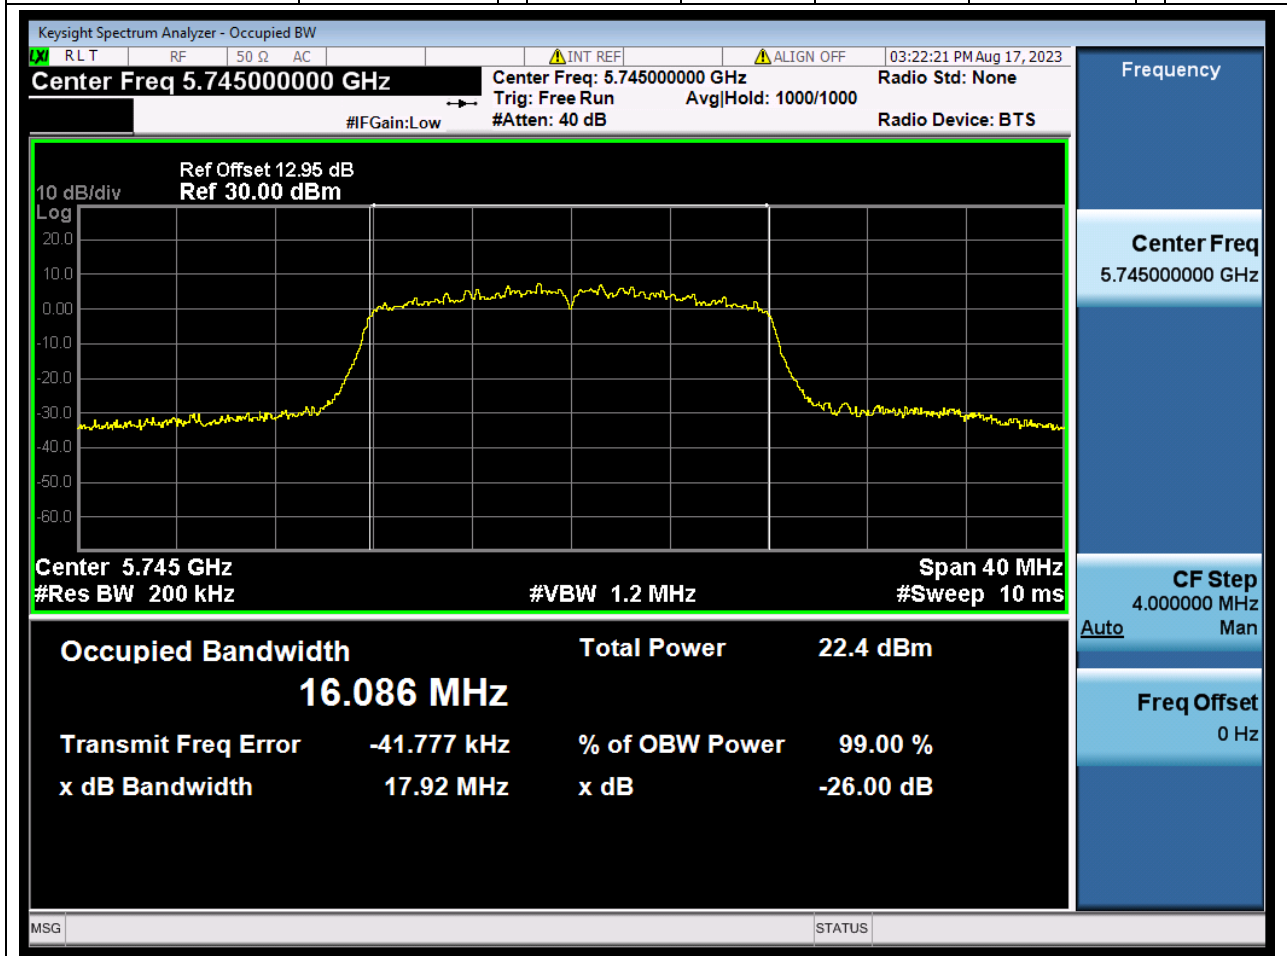

21. 802.11a_20M_U-NII-3_L

21.1. A.2.2-99% Bandwidth(S05)

Center Frequency (MHz)	OBW Power (%)	RBW (MHz)	Detector	Limit (MHz)	OBW (MHz)	Verdict
5745	99	0.2	Peak	0	16.085932	Unknown