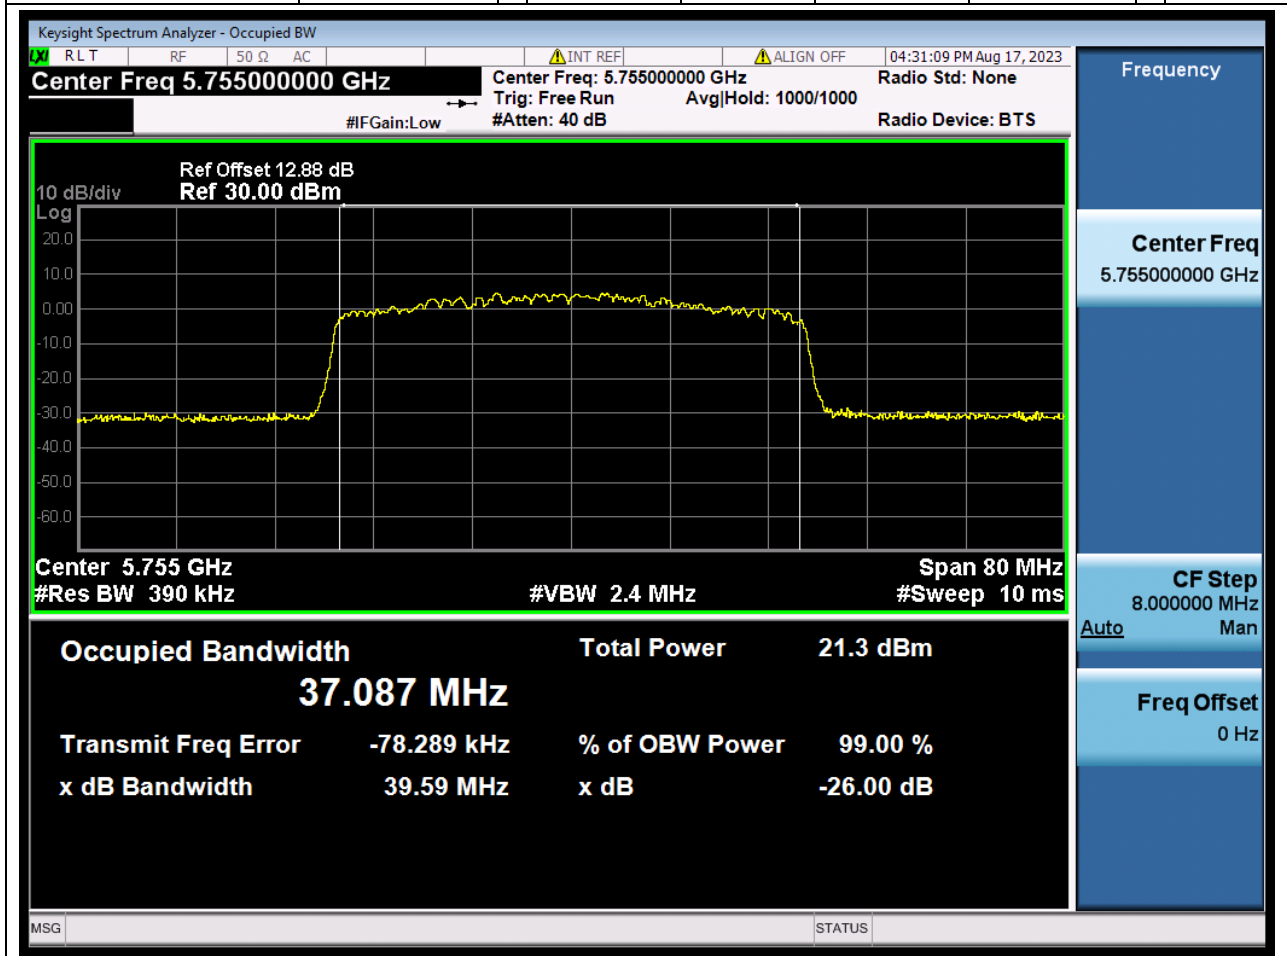

38. 802.11ax_40M_U-NII-3_L

38.1. A.2.2-99% Bandwidth(S05)

Center Frequency (MHz)	OBW Power (%)	RBW (MHz)	Detector	Limit (MHz)	OBW (MHz)	Verdict
5755	99	0.39	Peak	0	37.087382	Unknown