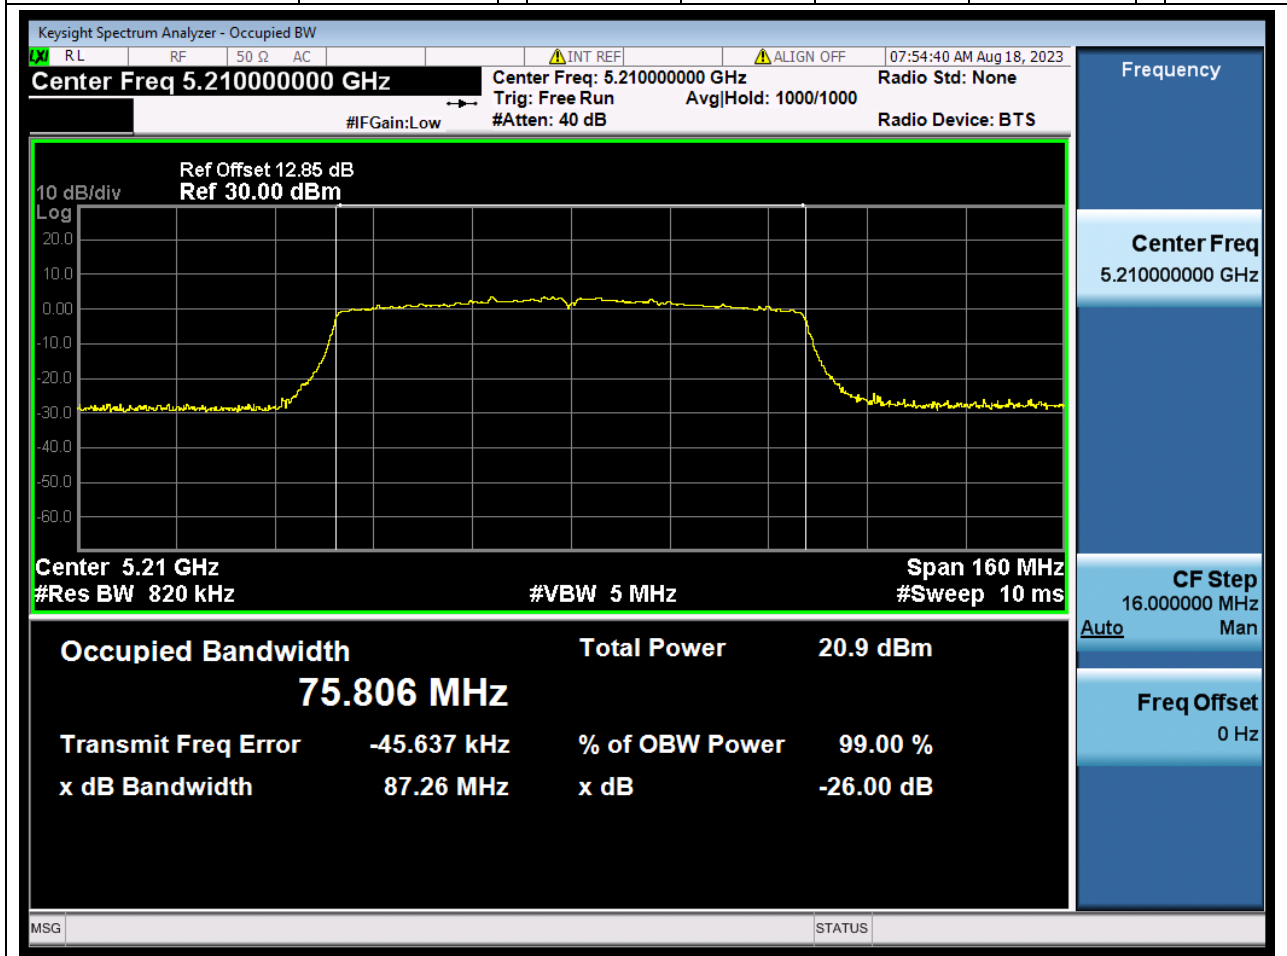

14. 802.11ac_80M_U-NII-1_M

14.1. A.2.2-99% Bandwidth(S05)

Center Frequency (MHz)	OBW Power (%)	RBW (MHz)	Detector	Limit (MHz)	OBW (MHz)	Verdict
5210	99	0.82	Peak	0	75.805897	Unknown