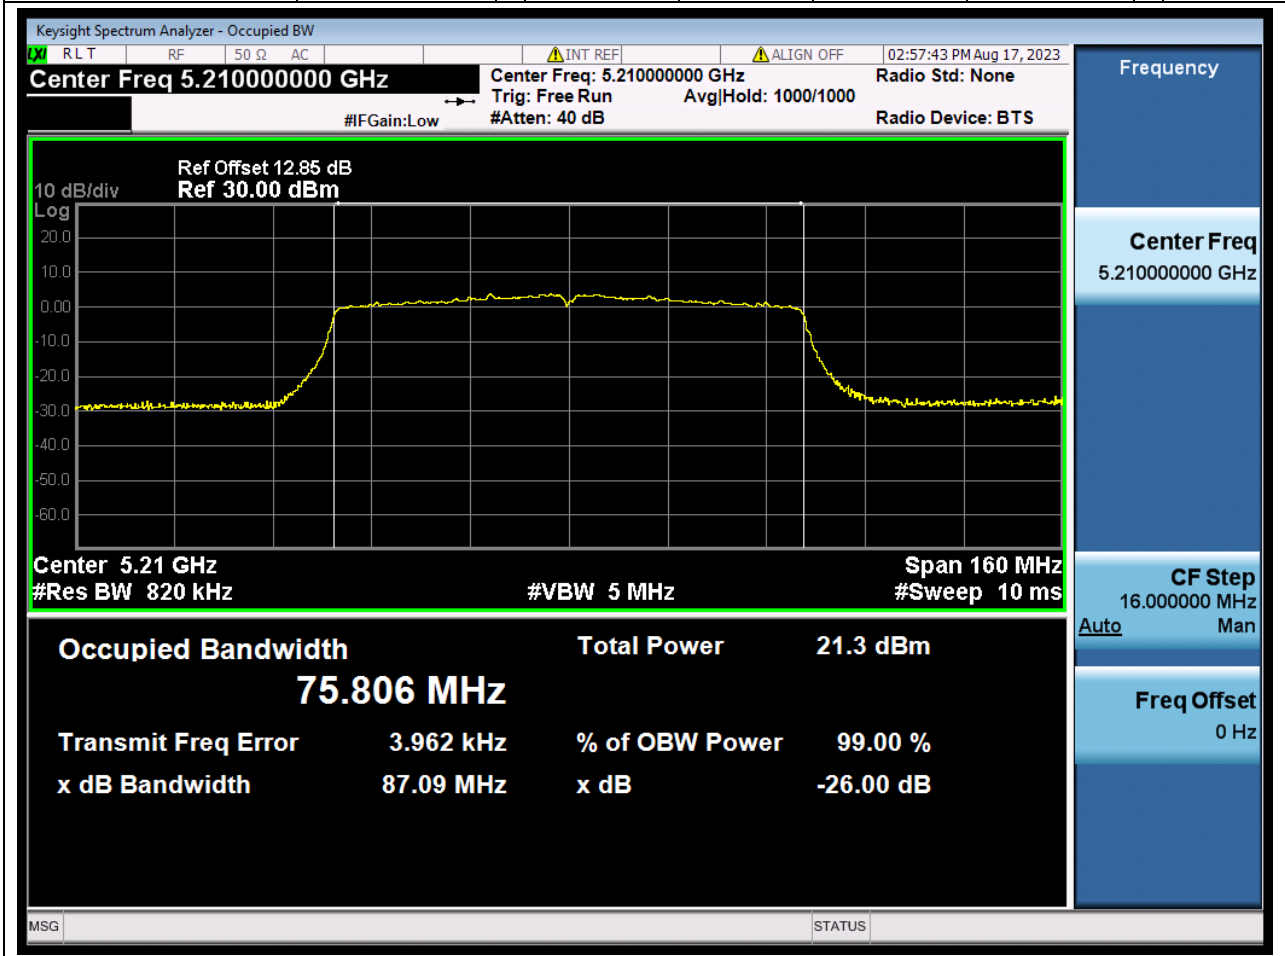

14. 802.11ac_80M_U-NII-1_M

14.1. A.2.2-99% Bandwidth(S05)

Center Frequency (MHz)	OBW Power (%)	RBW (MHz)	Detector	Limit (MHz)	OBW (MHz)	Verdict
5210	99	0.82	Peak	0	75.806298	Unknown