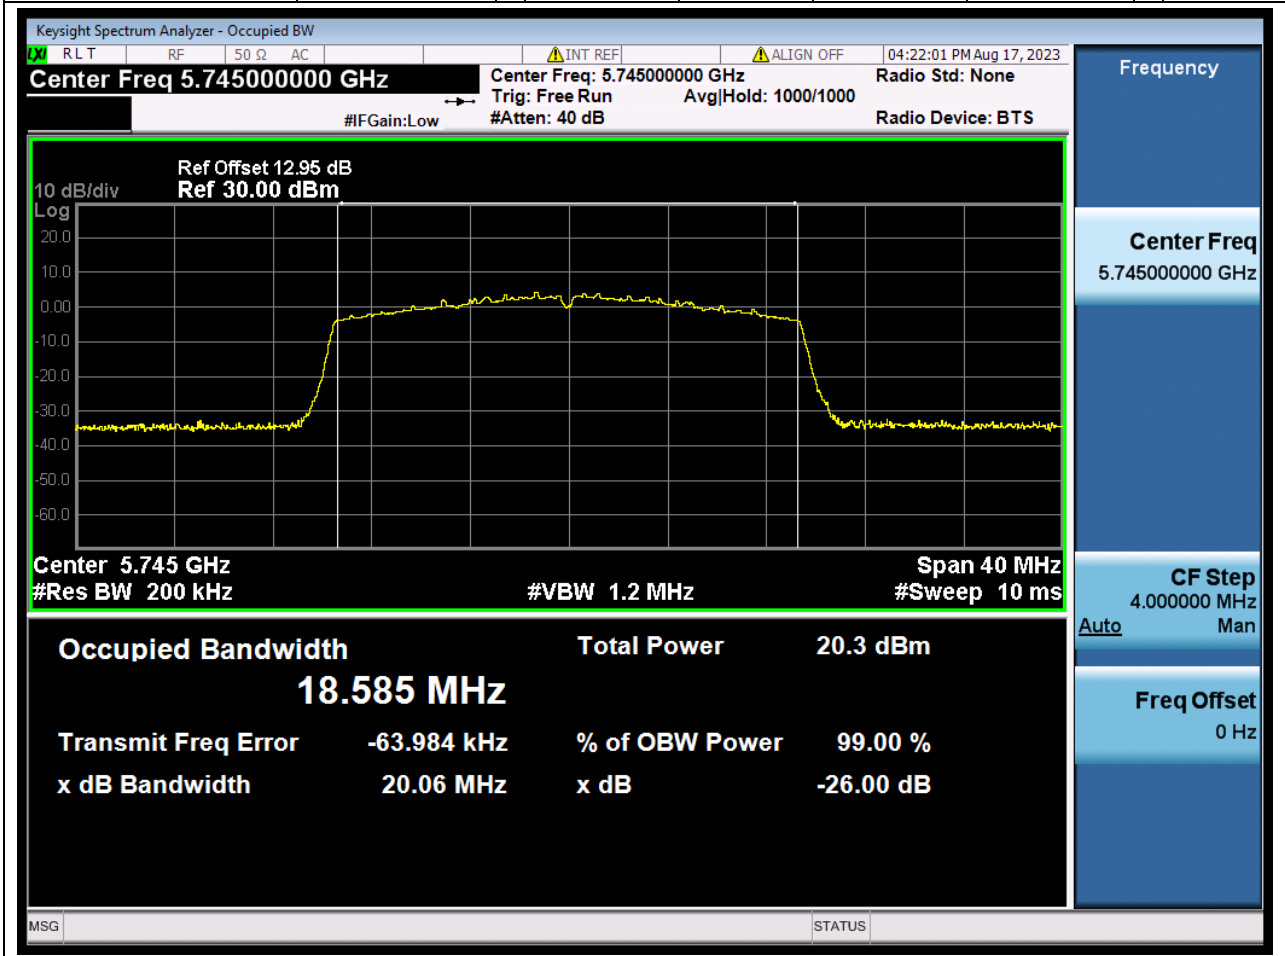

35. 802.11ax_20M_U-NII-3_L

35.1. A.2.2-99% Bandwidth(S05)

Center Frequency (MHz)	OBW Power (%)	RBW (MHz)	Detector	Limit (MHz)	OBW (MHz)	Verdict
5745	99	0.2	Peak	0	18.585249	Unknown