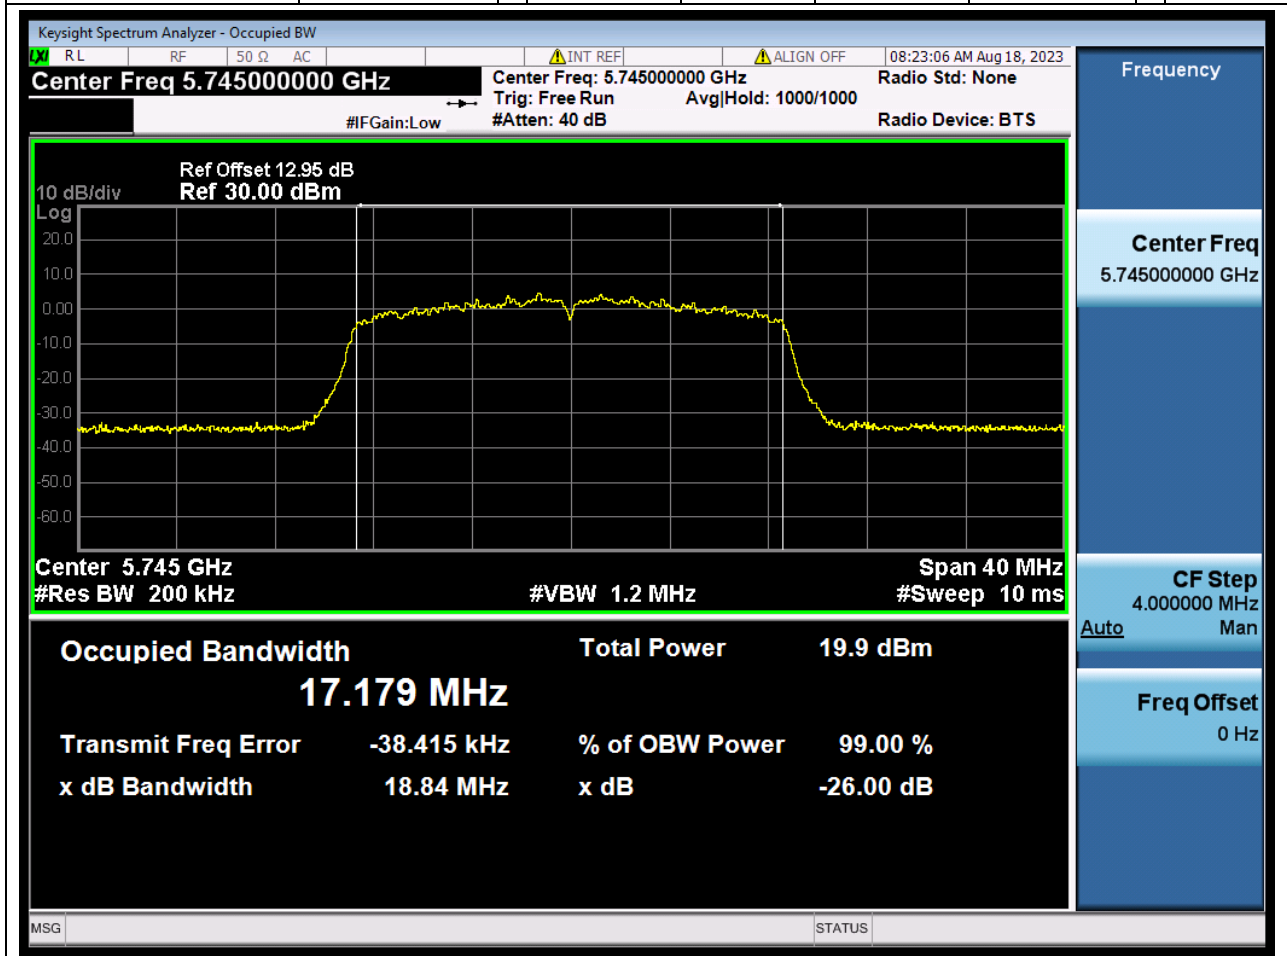

24. 802.11n_20M_U-NII-3_L

24.1. A.2.2-99% Bandwidth(S05)

Center Frequency (MHz)	OBW Power (%)	RBW (MHz)	Detector	Limit (MHz)	OBW (MHz)	Verdict
5745	99	0.2	Peak	0	17.178523	Unknown