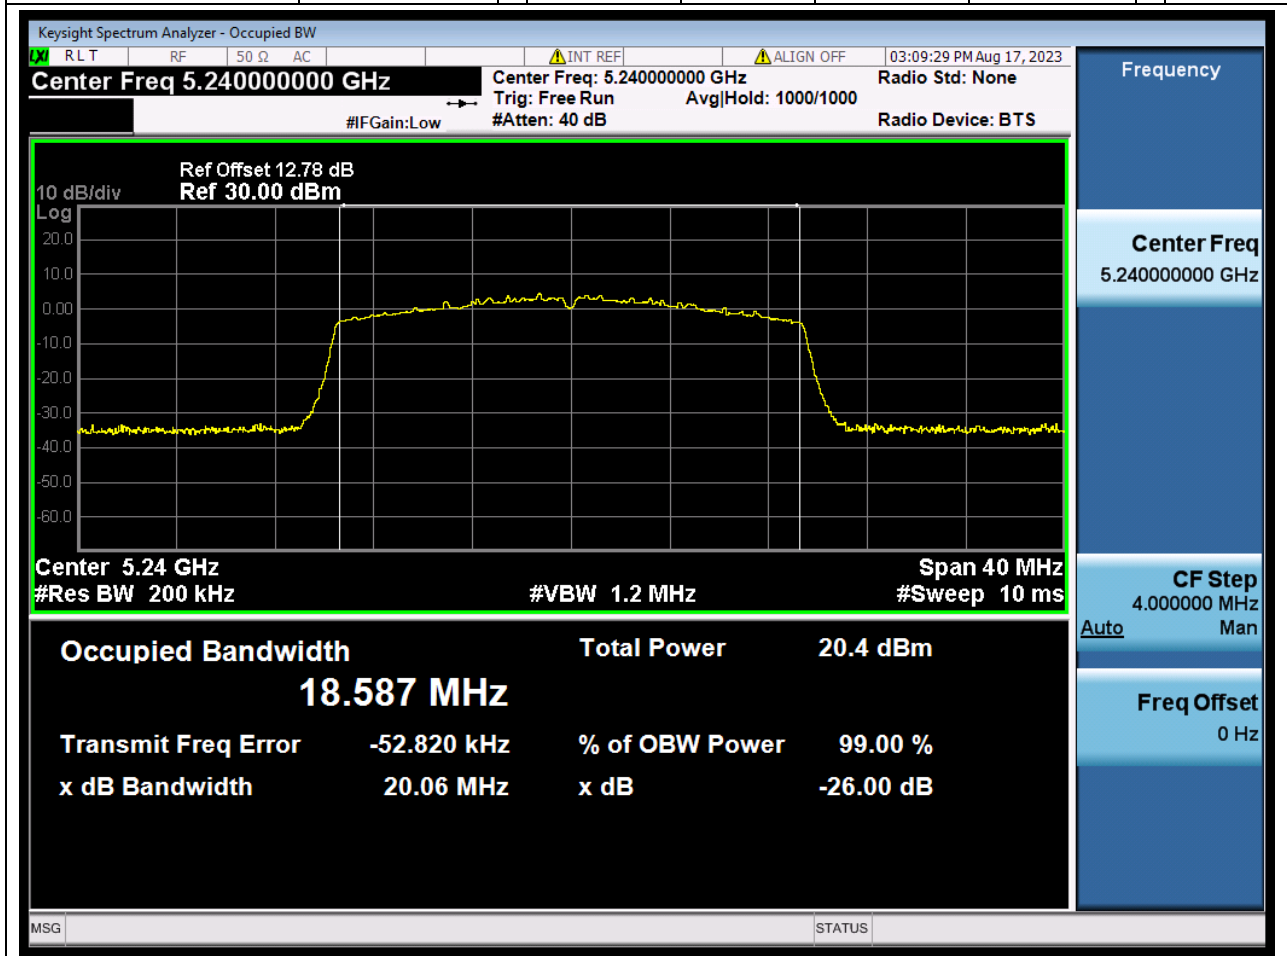

17. 802.11ax_20M_U-NII-1_H

17.1. A.2.2-99% Bandwidth(S05)

Center Frequency (MHz)	OBW Power (%)	RBW (MHz)	Detector	Limit (MHz)	OBW (MHz)	Verdict
5240	99	0.2	Peak	0	18.587437	Unknown