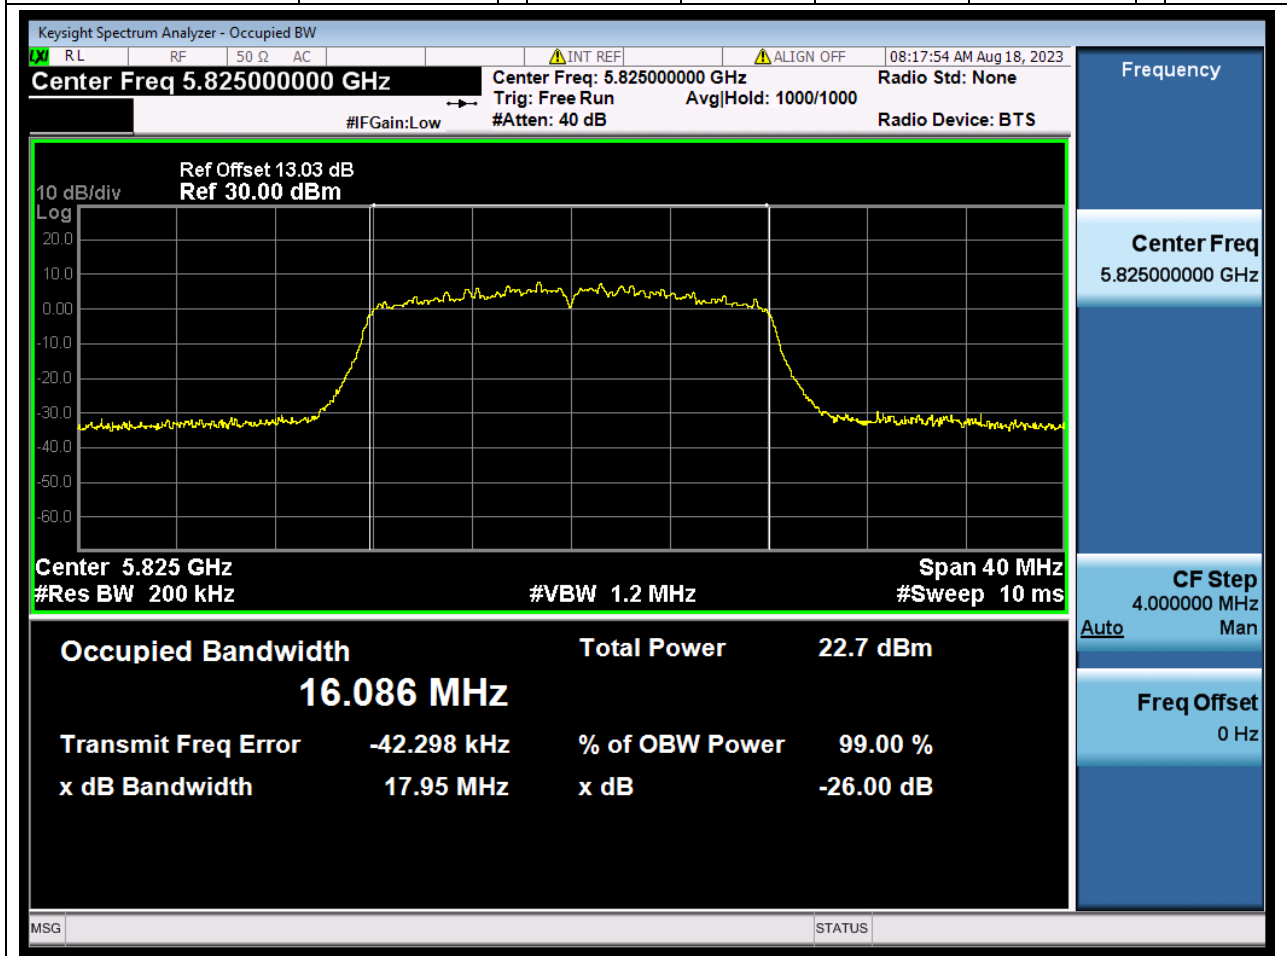

23. 802.11a_20M_U-NII-3_H

23.1. A.2.2-99% Bandwidth(S05)

Center Frequency (MHz)	OBW Power (%)	RBW (MHz)	Detector	Limit (MHz)	OBW (MHz)	Verdict
5825	99	0.2	Peak	0	16.086439	Unknown