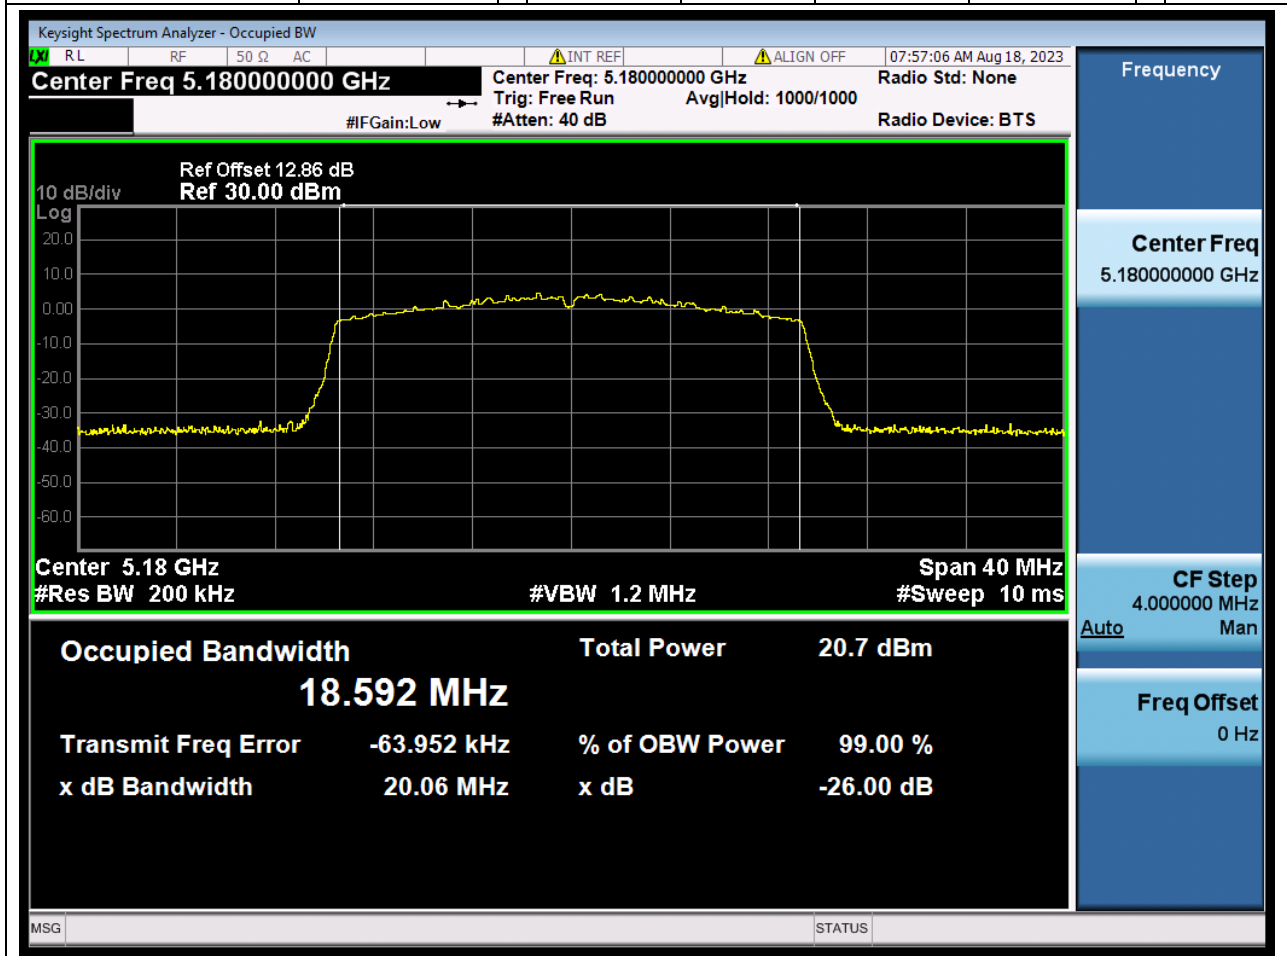

15. 802.11ax_20M_U-NII-1_L

15.1. A.2.2-99% Bandwidth(S05)

Center Frequency (MHz)	OBW Power (%)	RBW (MHz)	Detector	Limit (MHz)	OBW (MHz)	Verdict
5180	99	0.2	Peak	0	18.592492	Unknown