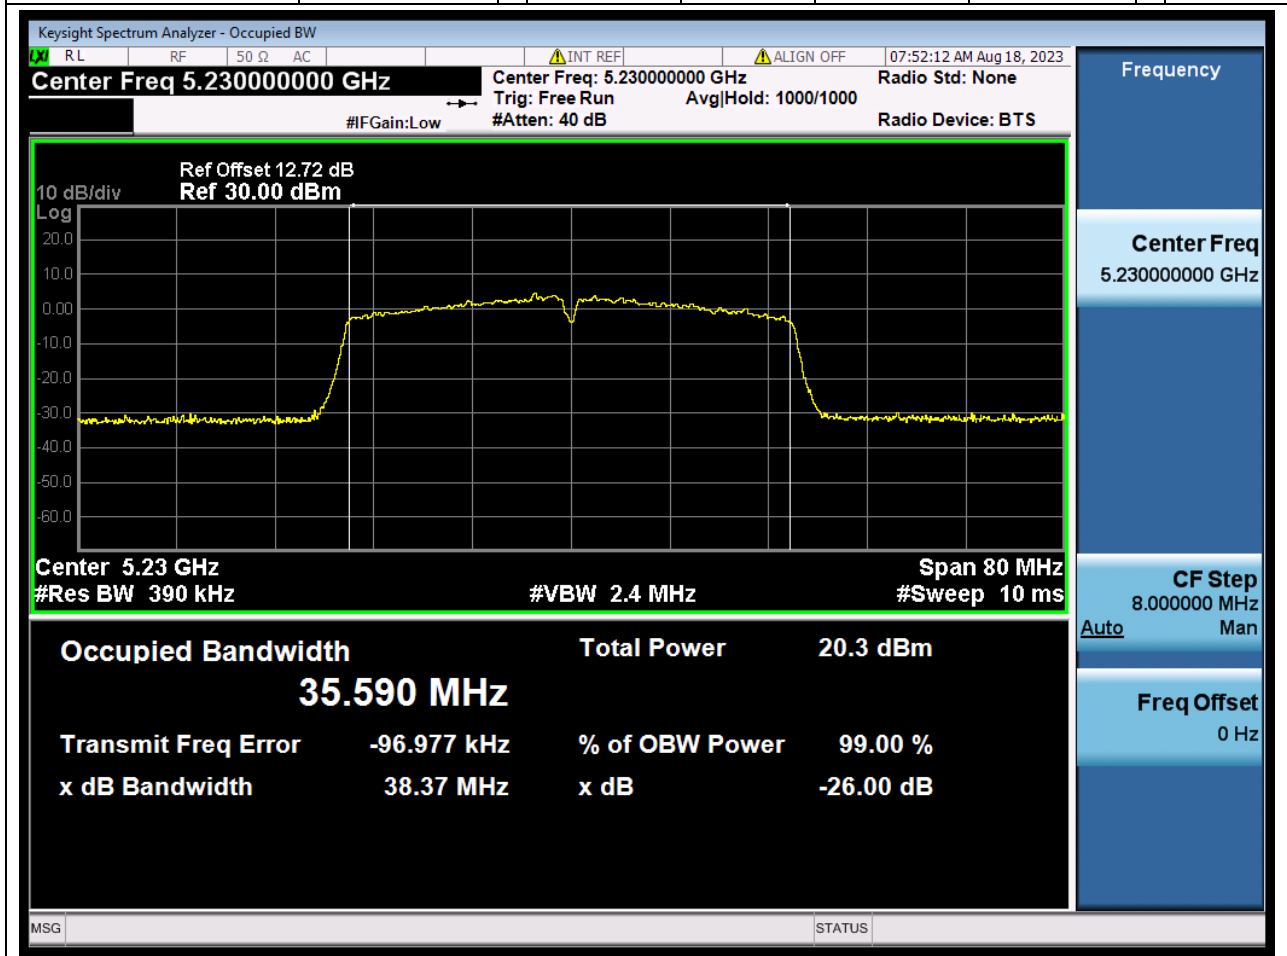

13. 802.11ac_40M_U-NII-1_H

13.1. A.2.2-99% Bandwidth(S05)

Center Frequency (MHz)	OBW Power (%)	RBW (MHz)	Detector	Limit (MHz)	OBW (MHz)	Verdict
5230	99	0.39	Peak	0	35.589877	Unknown