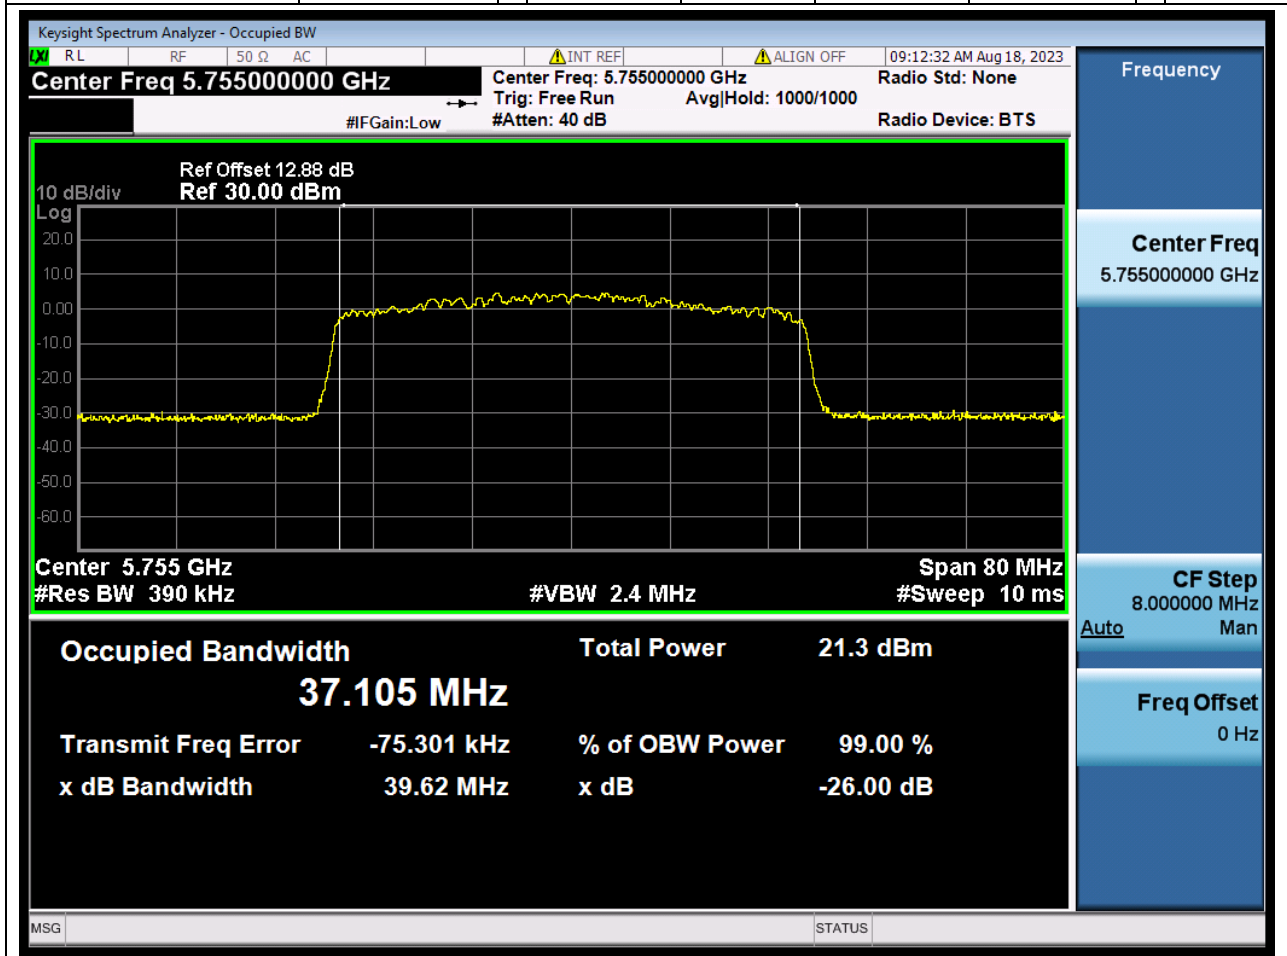

38. 802.11ax_40M_U-NII-3_L

38.1. A.2.2-99% Bandwidth(S05)

Center Frequency (MHz)	OBW Power (%)	RBW (MHz)	Detector	Limit (MHz)	OBW (MHz)	Verdict
5755	99	0.39	Peak	0	37.105245	Unknown