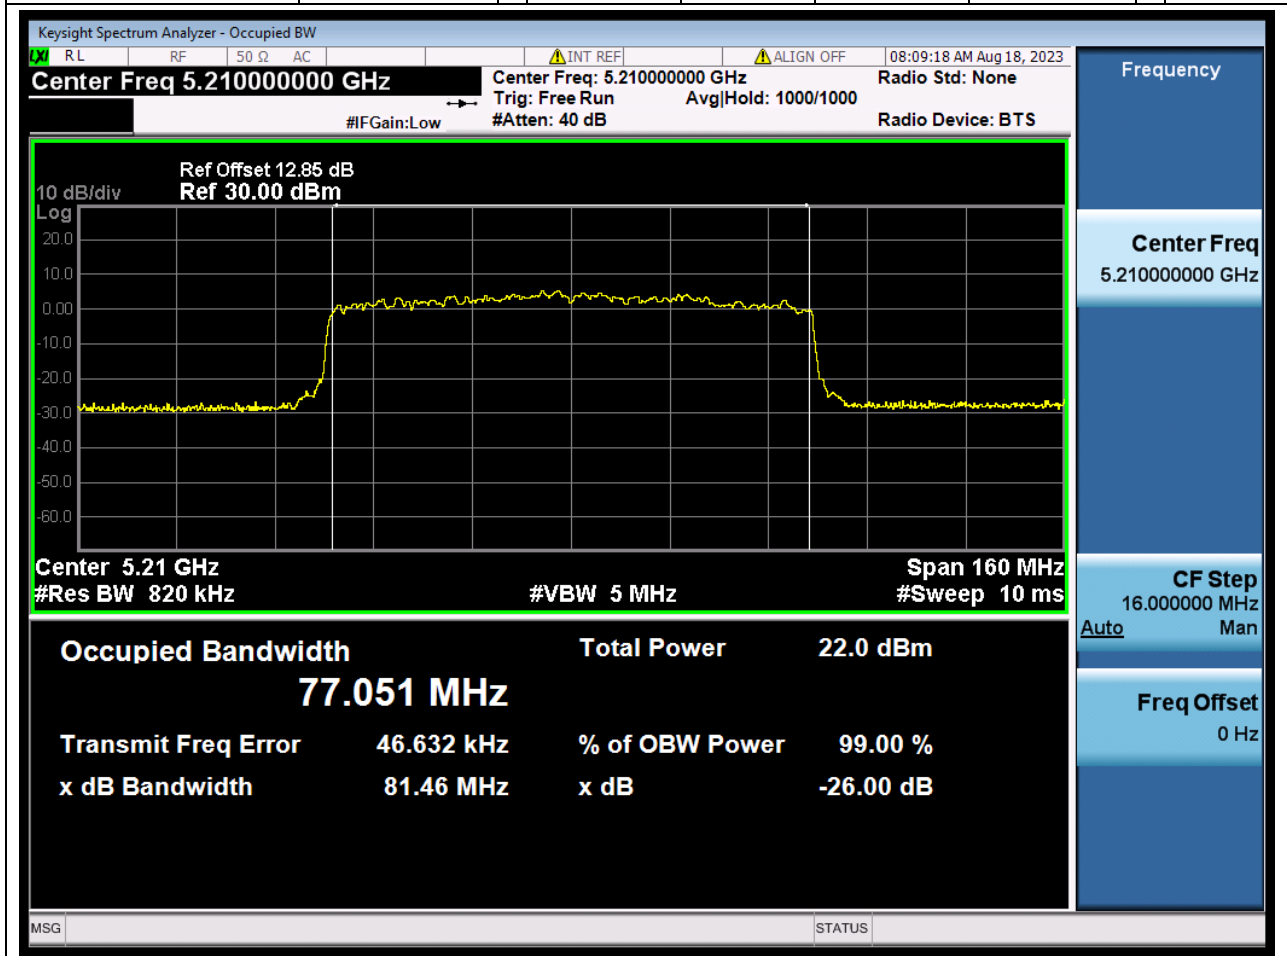

20. 802.11ax_80M_U-NII-1_M

20.1. A.2.2-99% Bandwidth(S05)

Center Frequency (MHz)	OBW Power (%)	RBW (MHz)	Detector	Limit (MHz)	OBW (MHz)	Verdict
5210	99	0.82	Peak	0	77.050513	Unknown