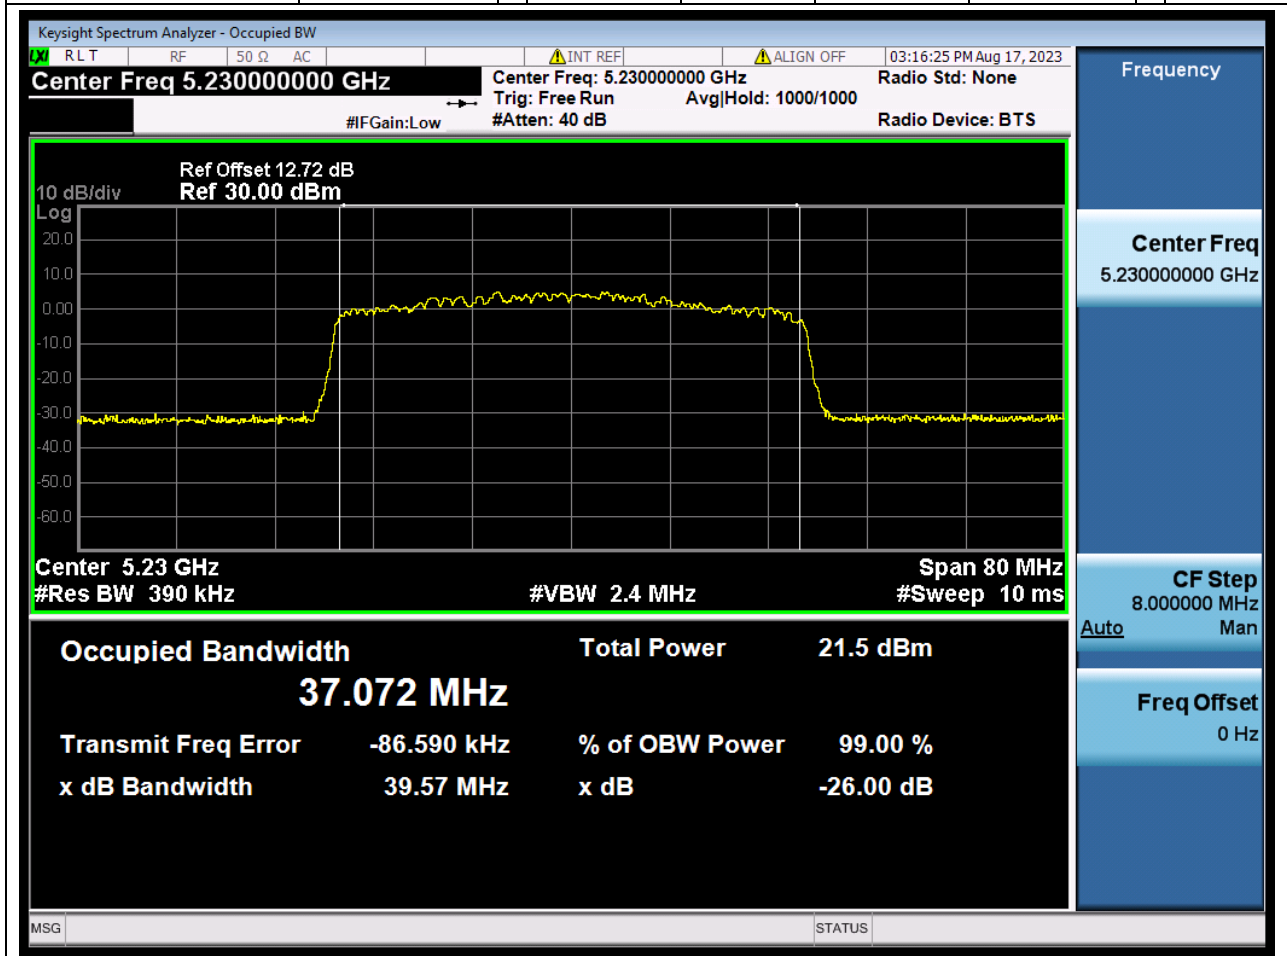

19. 802.11ax_40M_U-NII-1_H

19.1. A.2.2-99% Bandwidth(S05)

Center Frequency (MHz)	OBW Power (%)	RBW (MHz)	Detector	Limit (MHz)	OBW (MHz)	Verdict
5230	99	0.39	Peak	0	37.072038	Unknown