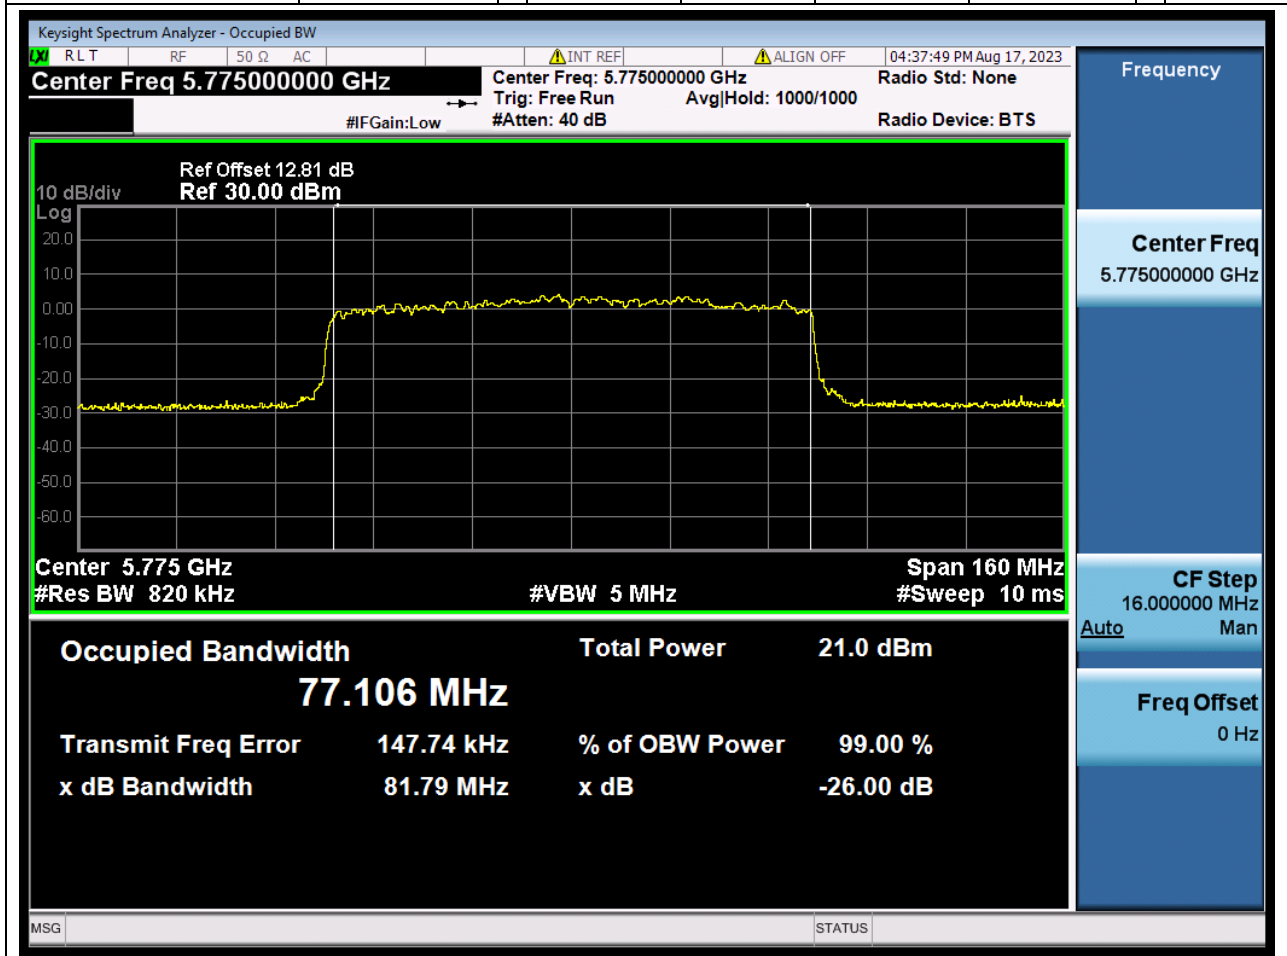

40. 802.11ax_80M_U-NII-3_M

40.1. A.2.2-99% Bandwidth(S05)

Center Frequency (MHz)	OBW Power (%)	RBW (MHz)	Detector	Limit (MHz)	OBW (MHz)	Verdict
5775	99	0.82	Peak	0	77.105905	Unknown