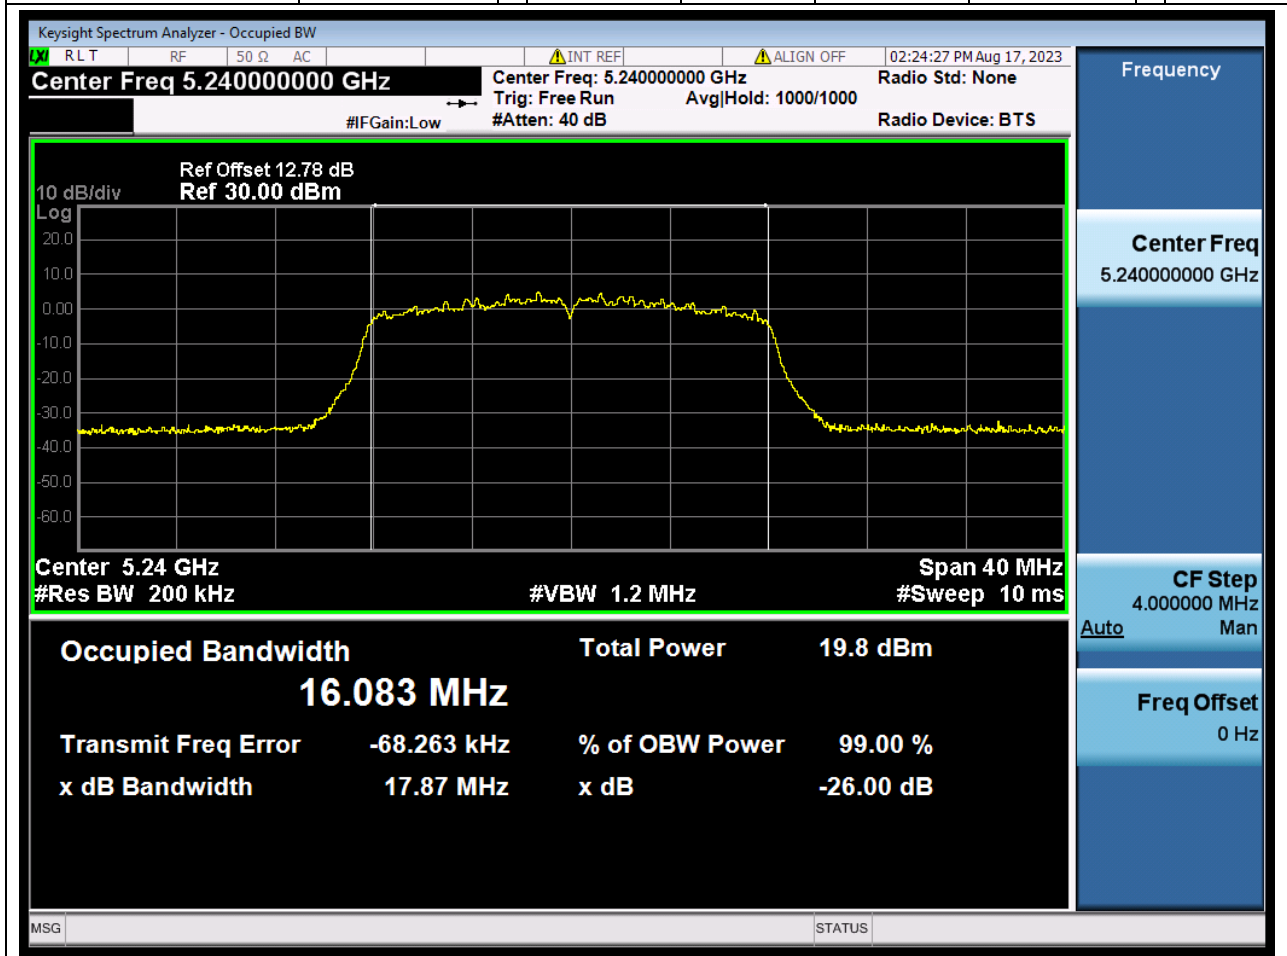

3. 802.11a_20M_U-NII-1_H

3.1. A.2.2-99% Bandwidth(S05)

Center Frequency (MHz)	OBW Power (%)	RBW (MHz)	Detector	Limit (MHz)	OBW (MHz)	Verdict
5240	99	0.2	Peak	0	16.083058	Unknown