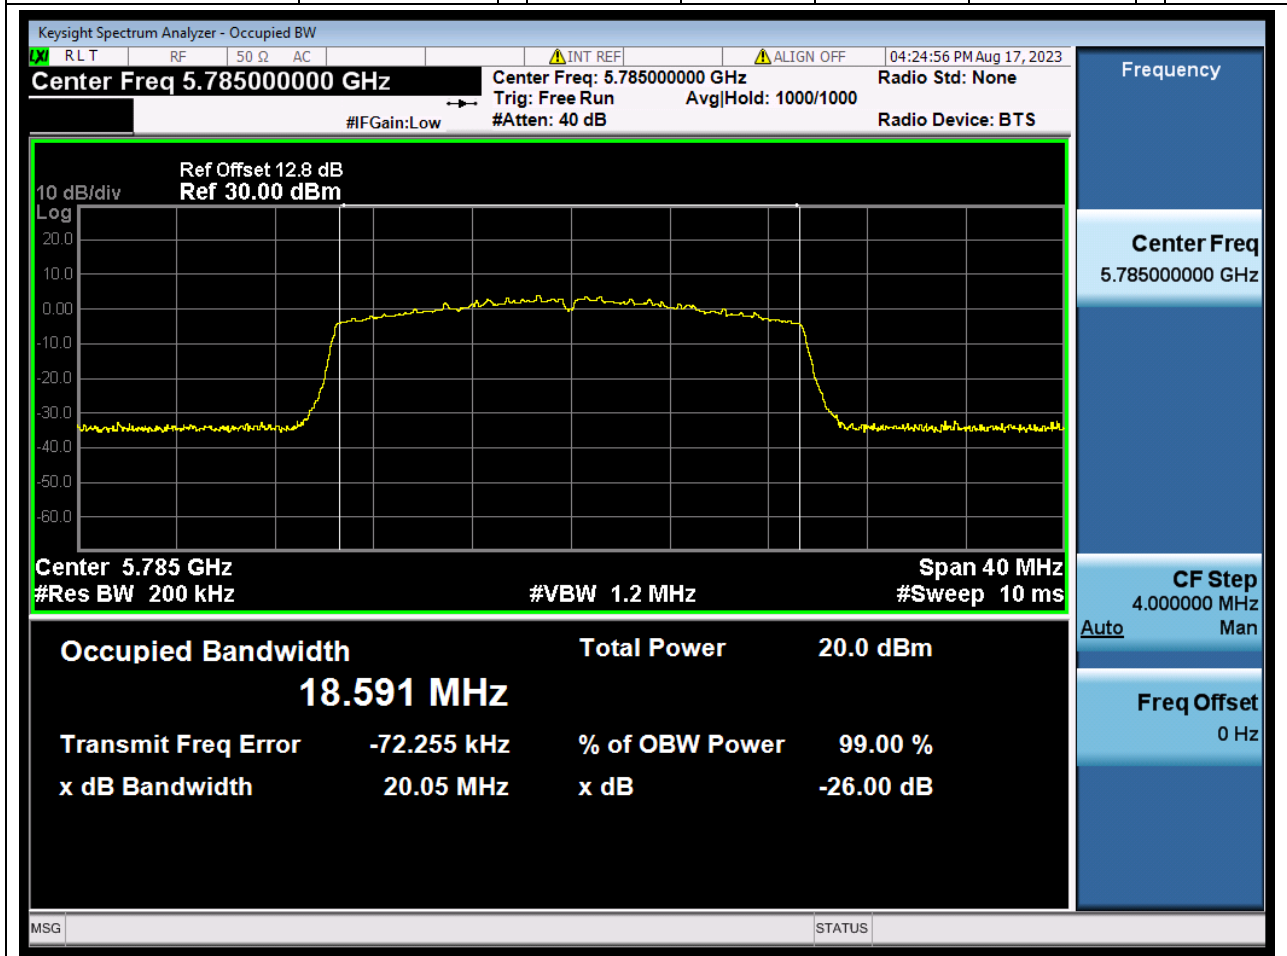

36. 802.11ax_20M_U-NII-3_M

36.1. A.2.2-99% Bandwidth(S05)

Center Frequency (MHz)	OBW Power (%)	RBW (MHz)	Detector	Limit (MHz)	OBW (MHz)	Verdict
5785	99	0.2	Peak	0	18.591386	Unknown