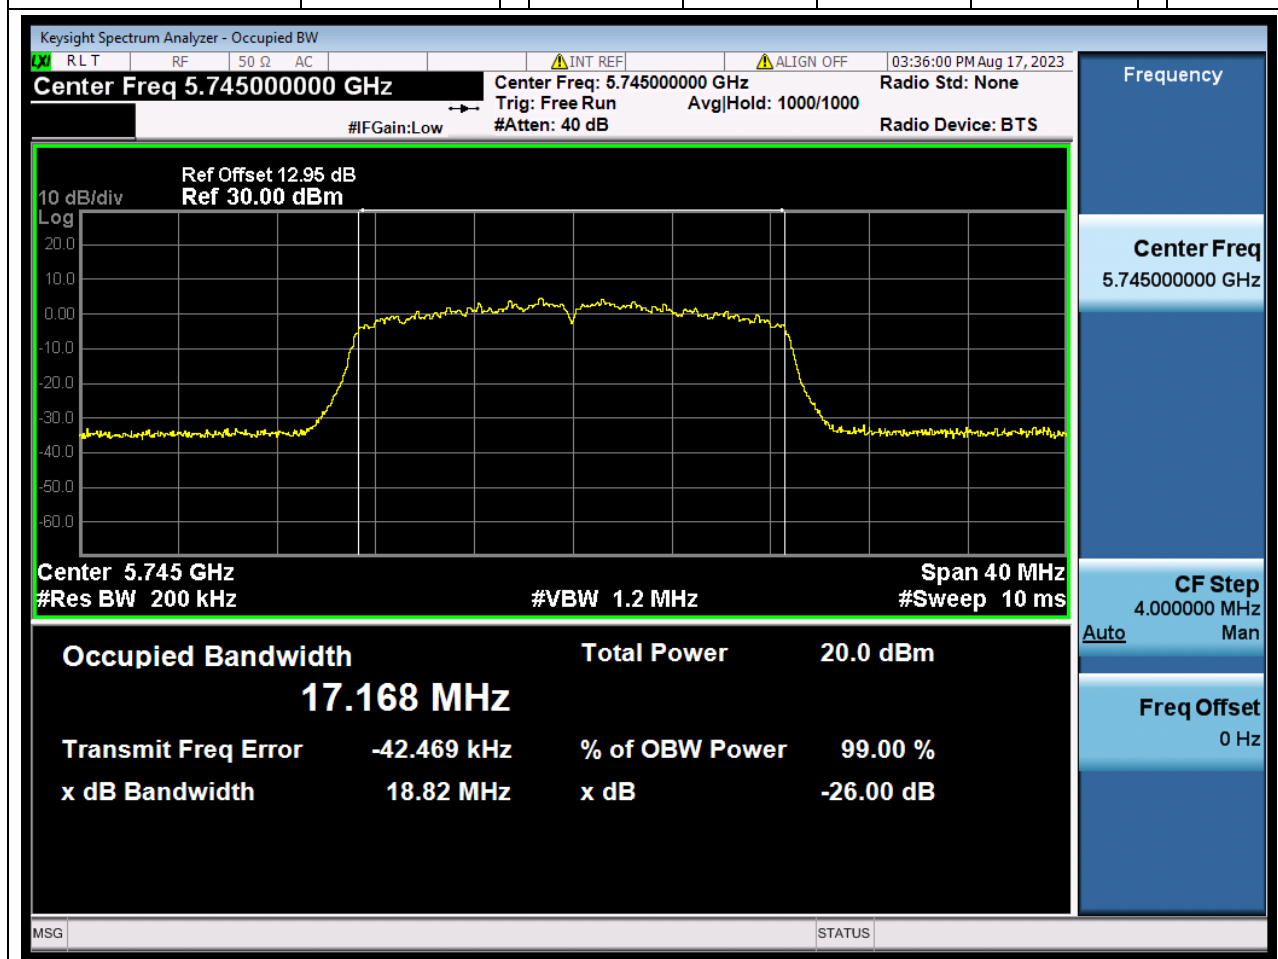

24. 802.11n_20M_U-NII-3_L

24.1. A.2.2-99% Bandwidth(S05)

Center Frequency (MHz)	OBW Power (%)	RBW (MHz)	Detector	Limit (MHz)	OBW (MHz)	Verdict
5745	99	0.2	Peak	0	17.167814	Unknown