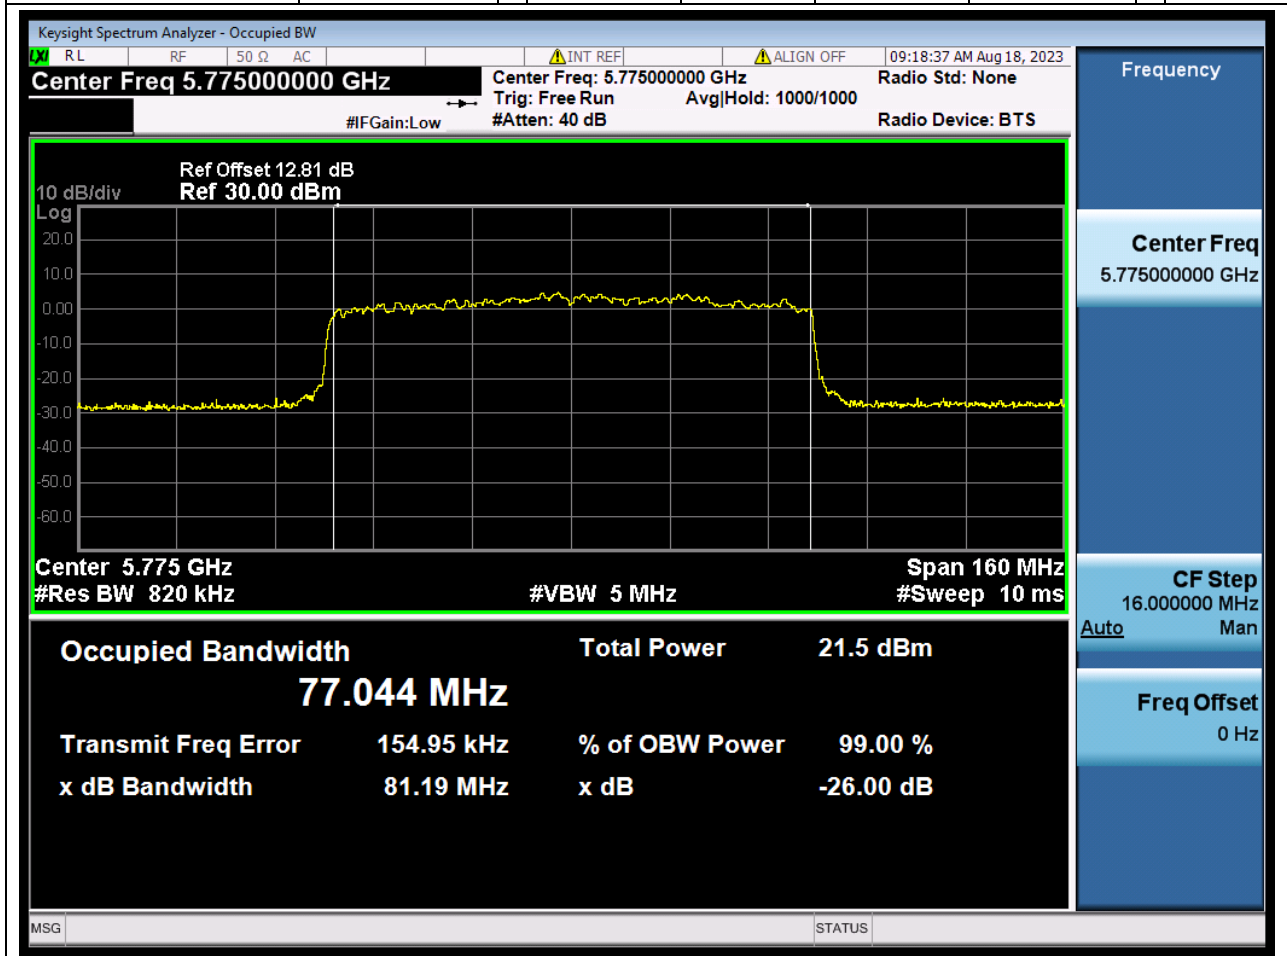

40. 802.11ax_80M_U-NII-3_M

40.1. A.2.2-99% Bandwidth(S05)

Center Frequency (MHz)	OBW Power (%)	RBW (MHz)	Detector	Limit (MHz)	OBW (MHz)	Verdict
5775	99	0.82	Peak	0	77.043569	Unknown

--BLANK BELOW--