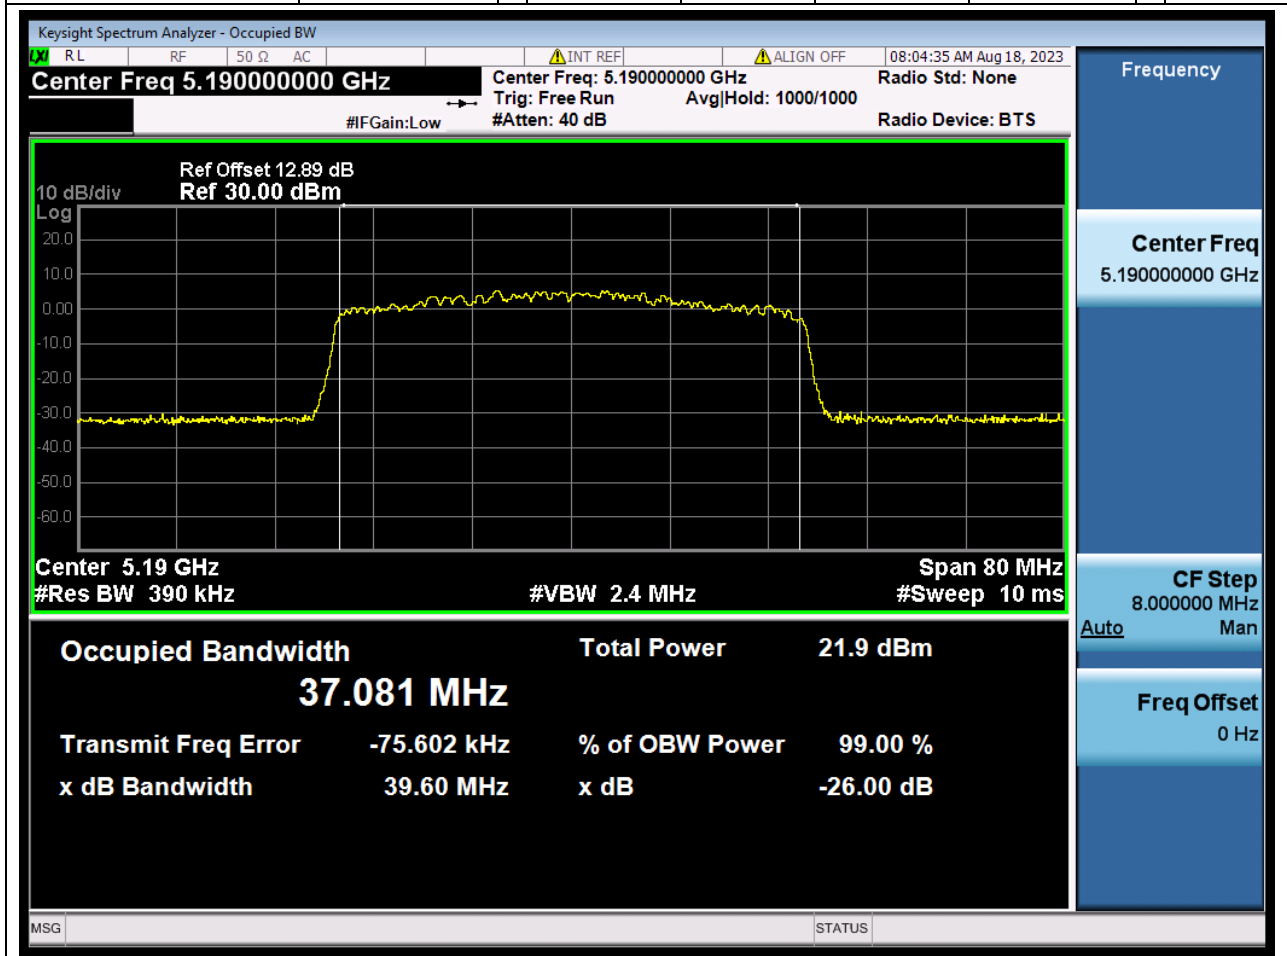

18. 802.11ax_40M_U-NII-1_L

18.1. A.2.2-99% Bandwidth(S05)

Center Frequency (MHz)	OBW Power (%)	RBW (MHz)	Detector	Limit (MHz)	OBW (MHz)	Verdict
5190	99	0.39	Peak	0	37.080716	Unknown