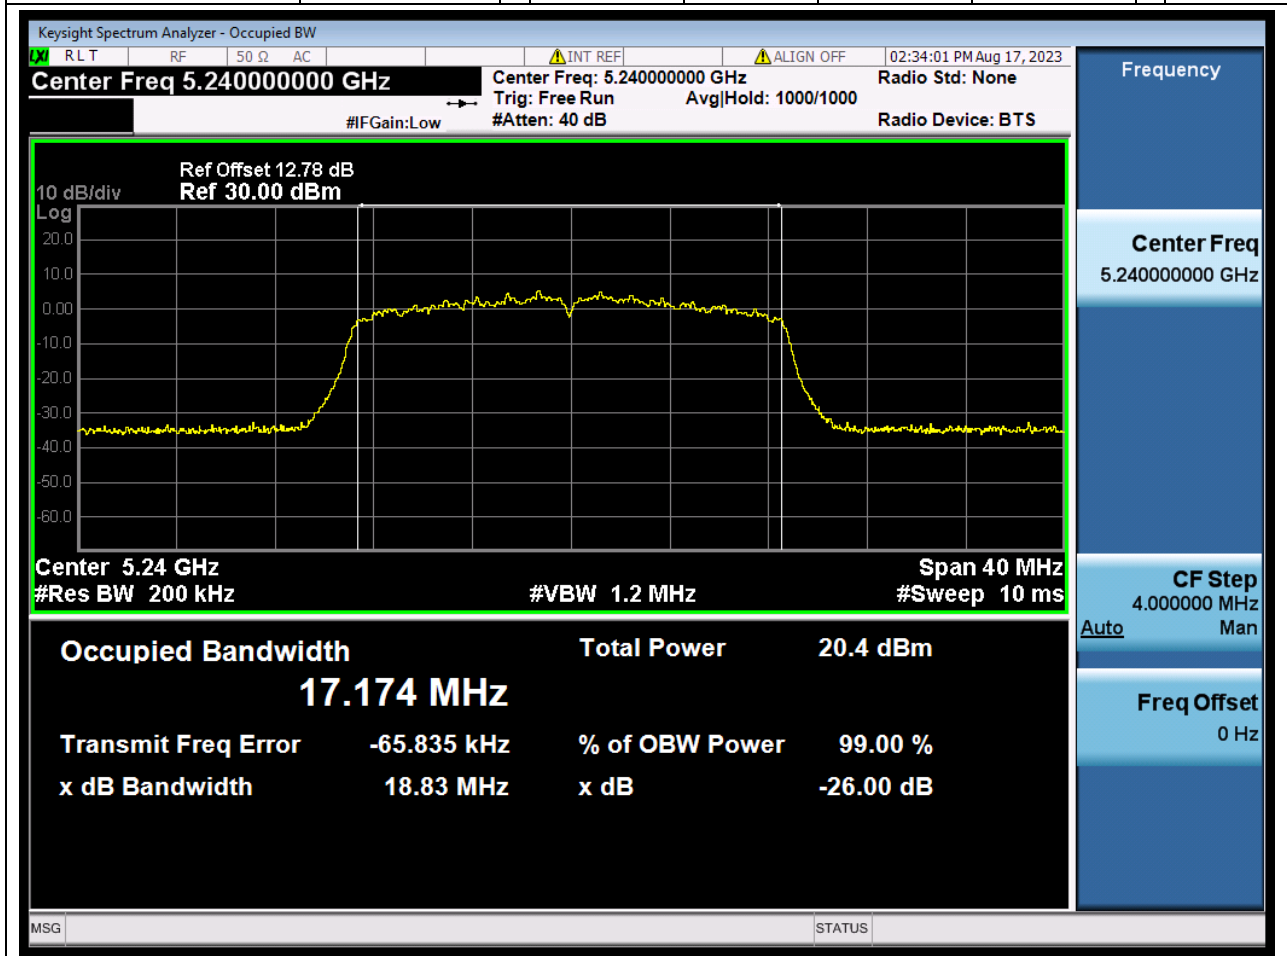

6. 802.11n_20M_U-NII-1_H

6.1. A.2.2-99% Bandwidth(S05)

Center Frequency (MHz)	OBW Power (%)	RBW (MHz)	Detector	Limit (MHz)	OBW (MHz)	Verdict
5240	99	0.2	Peak	0	17.17442	Unknown