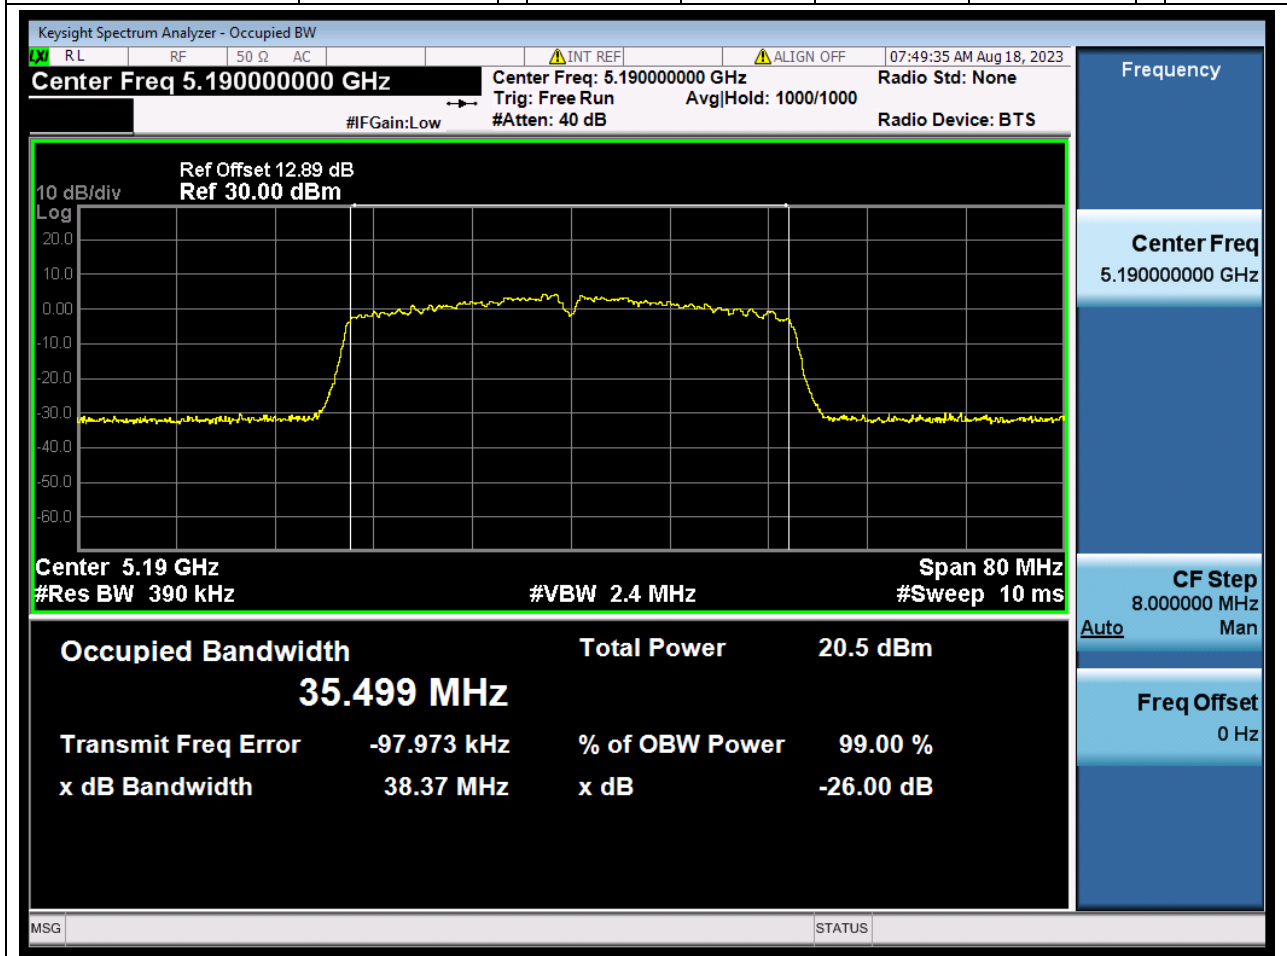

12. 802.11ac_40M_U-NII-1_L

12.1. A.2.2-99% Bandwidth(S05)

Center Frequency (MHz)	OBW Power (%)	RBW (MHz)	Detector	Limit (MHz)	OBW (MHz)	Verdict
5190	99	0.39	Peak	0	35.499432	Unknown