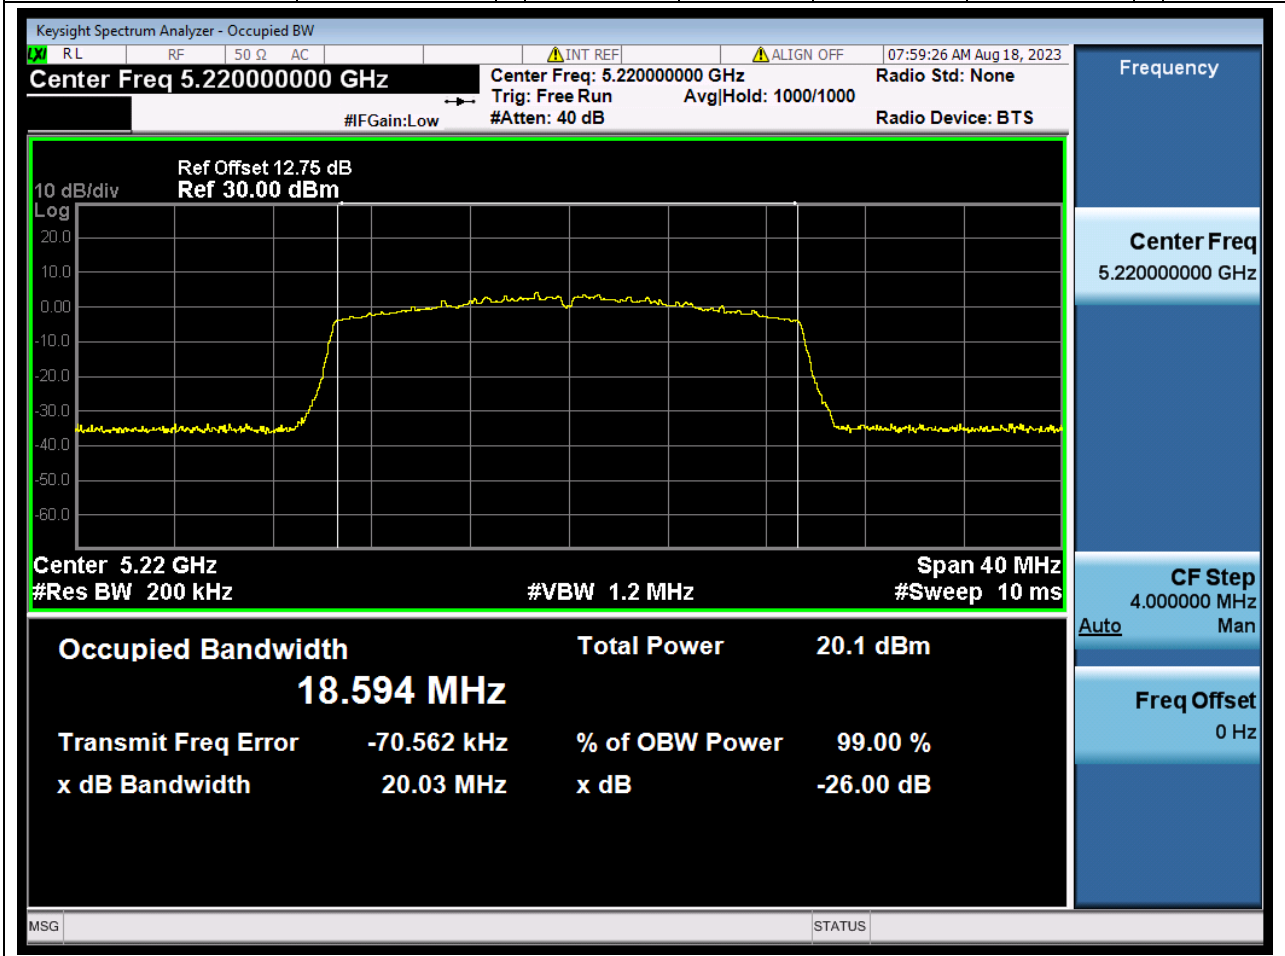

16. 802.11ax_20M_U-NII-1_M

16.1. A.2.2-99% Bandwidth(S05)

Center Frequency (MHz)	OBW Power (%)	RBW (MHz)	Detector	Limit (MHz)	OBW (MHz)	Verdict
5220	99	0.2	Peak	0	18.593631	Unknown