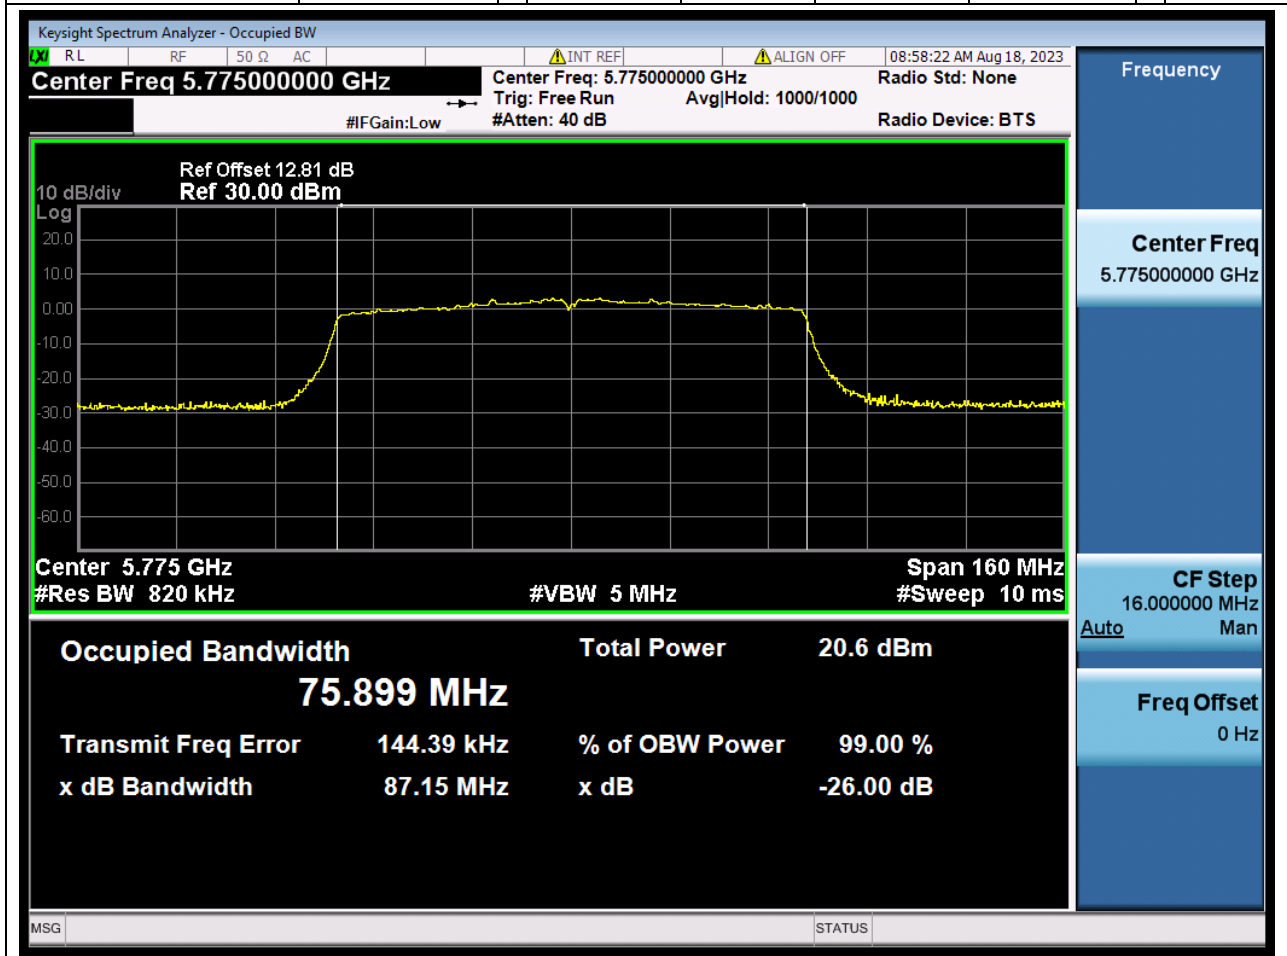

34. 802.11ac_80M_U-NII-3_M

34.1. A.2.2-99% Bandwidth(S05)

Center Frequency (MHz)	OBW Power (%)	RBW (MHz)	Detector	Limit (MHz)	OBW (MHz)	Verdict
5775	99	0.82	Peak	0	75.899444	Unknown