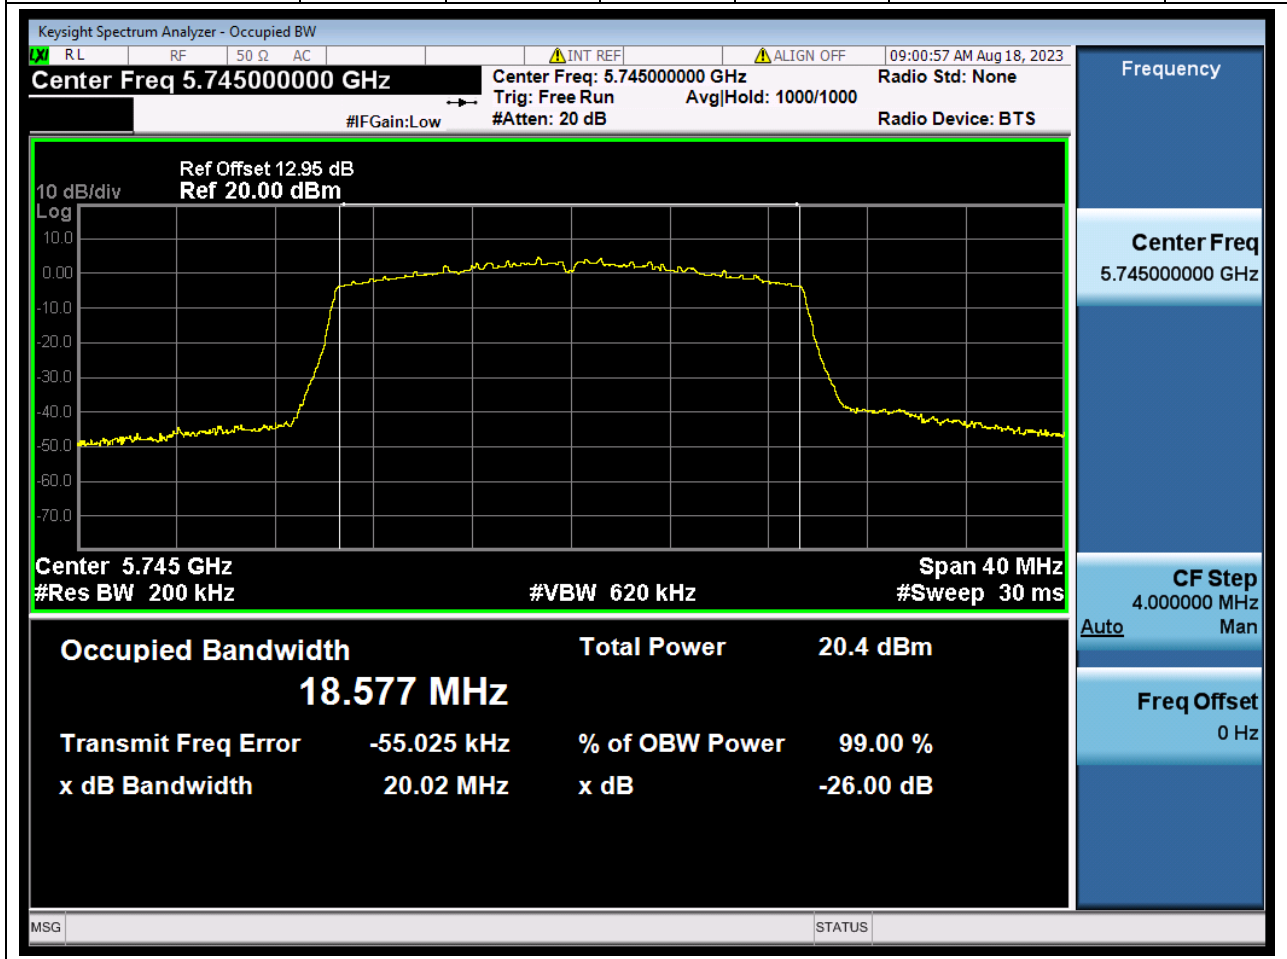

35. 802.11ax_20M_U-NII-3_L

35.1. A.2-26dB Bandwidth(S05)

Center Frequency (MHz)	XdB Down	RBW (MHz)	Detector	Limit (MHz)	XdB BandWidth (MHz)	Verdict
5745	26	0.2	Peak	0	20.017107	Unknow