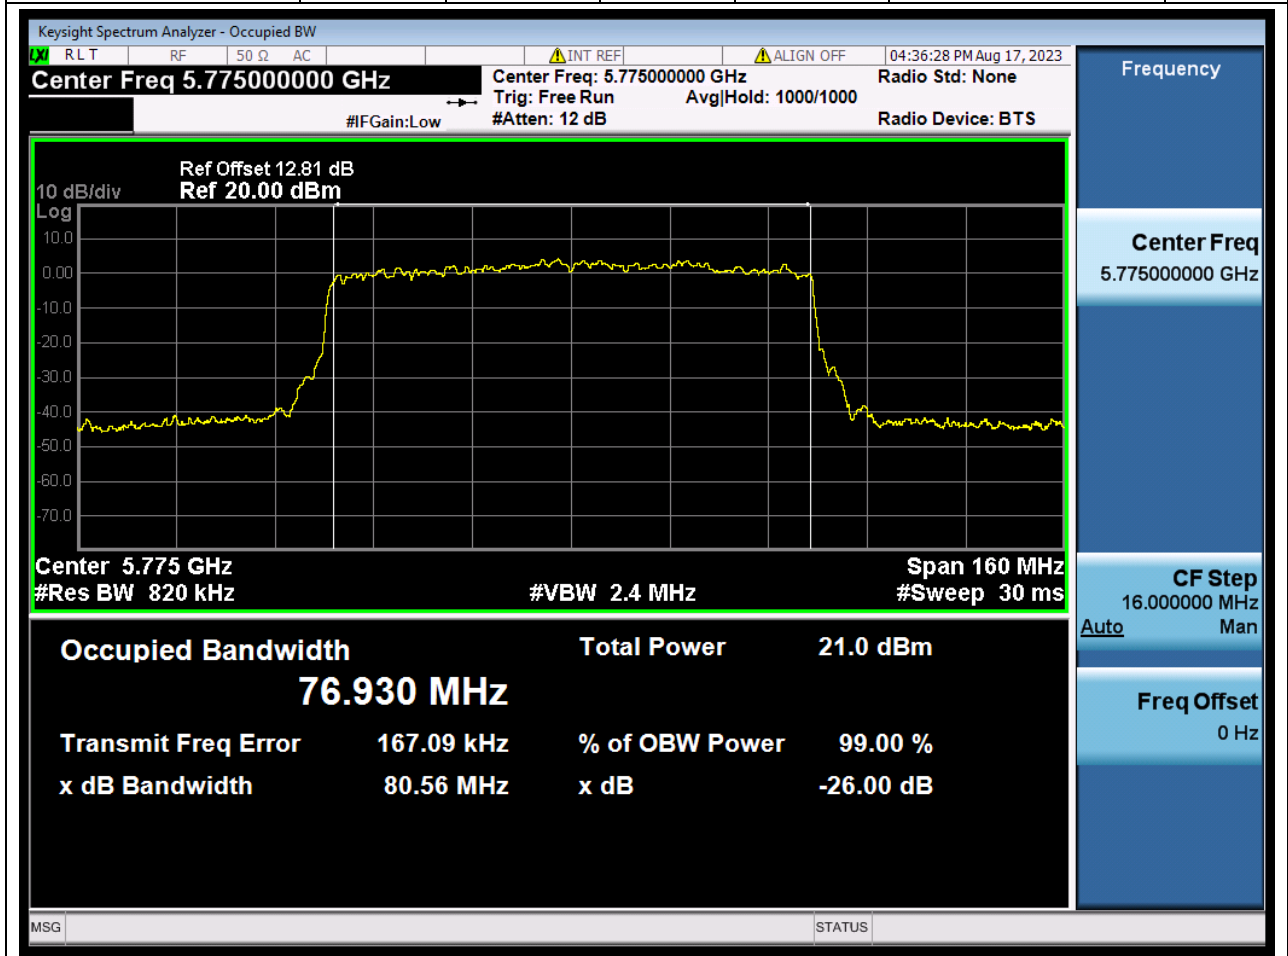

40. 802.11ax_80M_U-NII-3_M

40.1. A.2-26dB Bandwidth(S05)

Center Frequency (MHz)	XdB Down	RBW (MHz)	Detector	Limit (MHz)	XdB BandWidth (MHz)	Verdict
5775	26	0.82	Peak	0	80.556319	Unknow