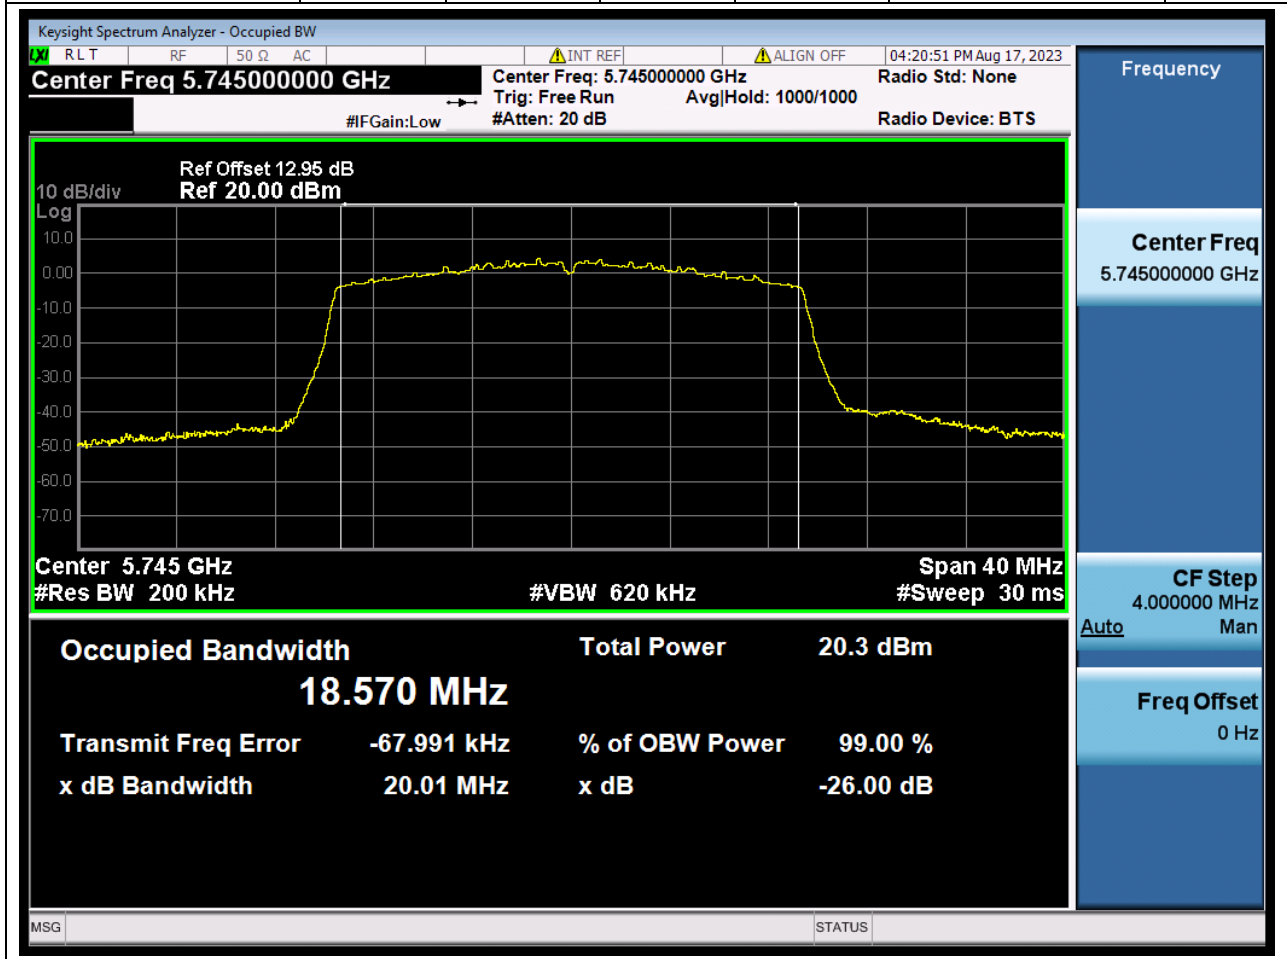

35. 802.11ax_20M_U-NII-3_L

35.1. A.2-26dB Bandwidth(S05)

Center Frequency (MHz)	XdB Down	RBW (MHz)	Detector	Limit (MHz)	XdB BandWidth (MHz)	Verdict
5745	26	0.2	Peak	0	20.007907	Unknow