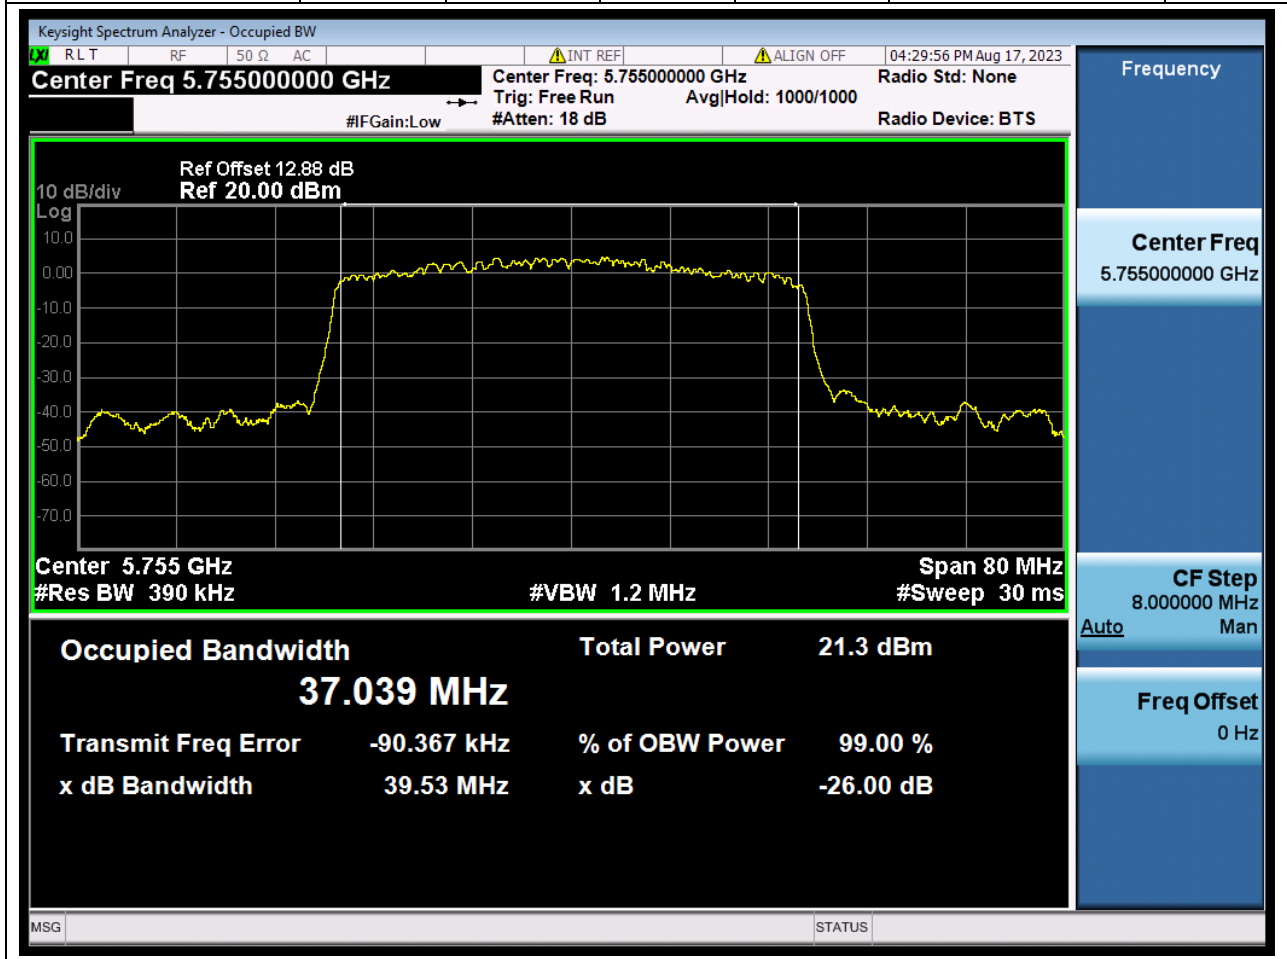

38. 802.11ax_40M_U-NII-3_L

38.1. A.2-26dB Bandwidth(S05)

Center Frequency (MHz)	XdB Down	RBW (MHz)	Detector	Limit (MHz)	XdB BandWidth (MHz)	Verdict
5755	26	0.39	Peak	0	39.532668	Unknow