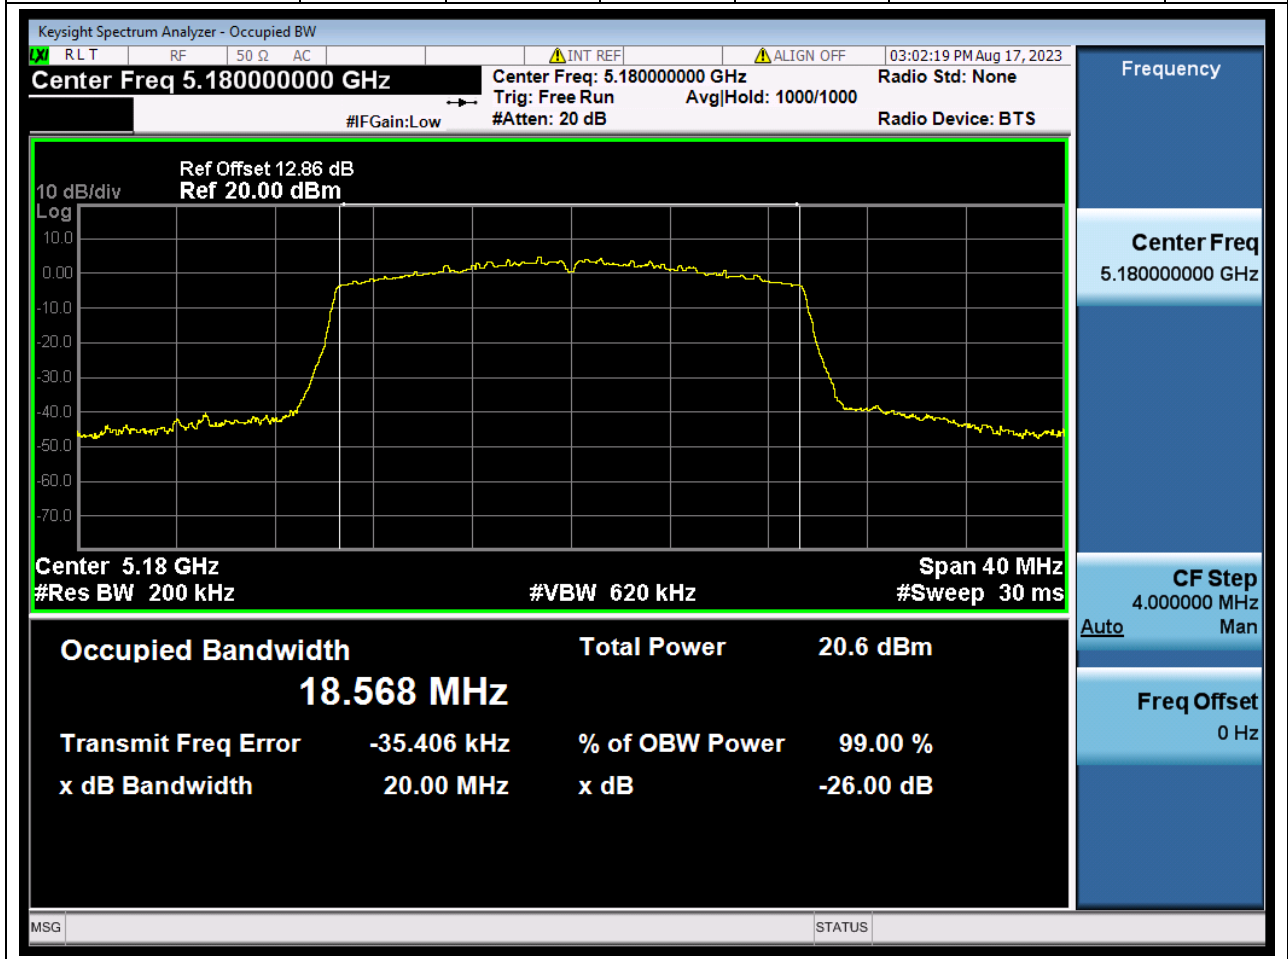

15. 802.11ax_20M_U-NII-1_L

15.1. A.2-26dB Bandwidth(S05)

Center Frequency (MHz)	XdB Down	RBW (MHz)	Detector	Limit (MHz)	XdB BandWidth (MHz)	Verdict
5180	26	0.2	Peak	0	19.995915	Unknow