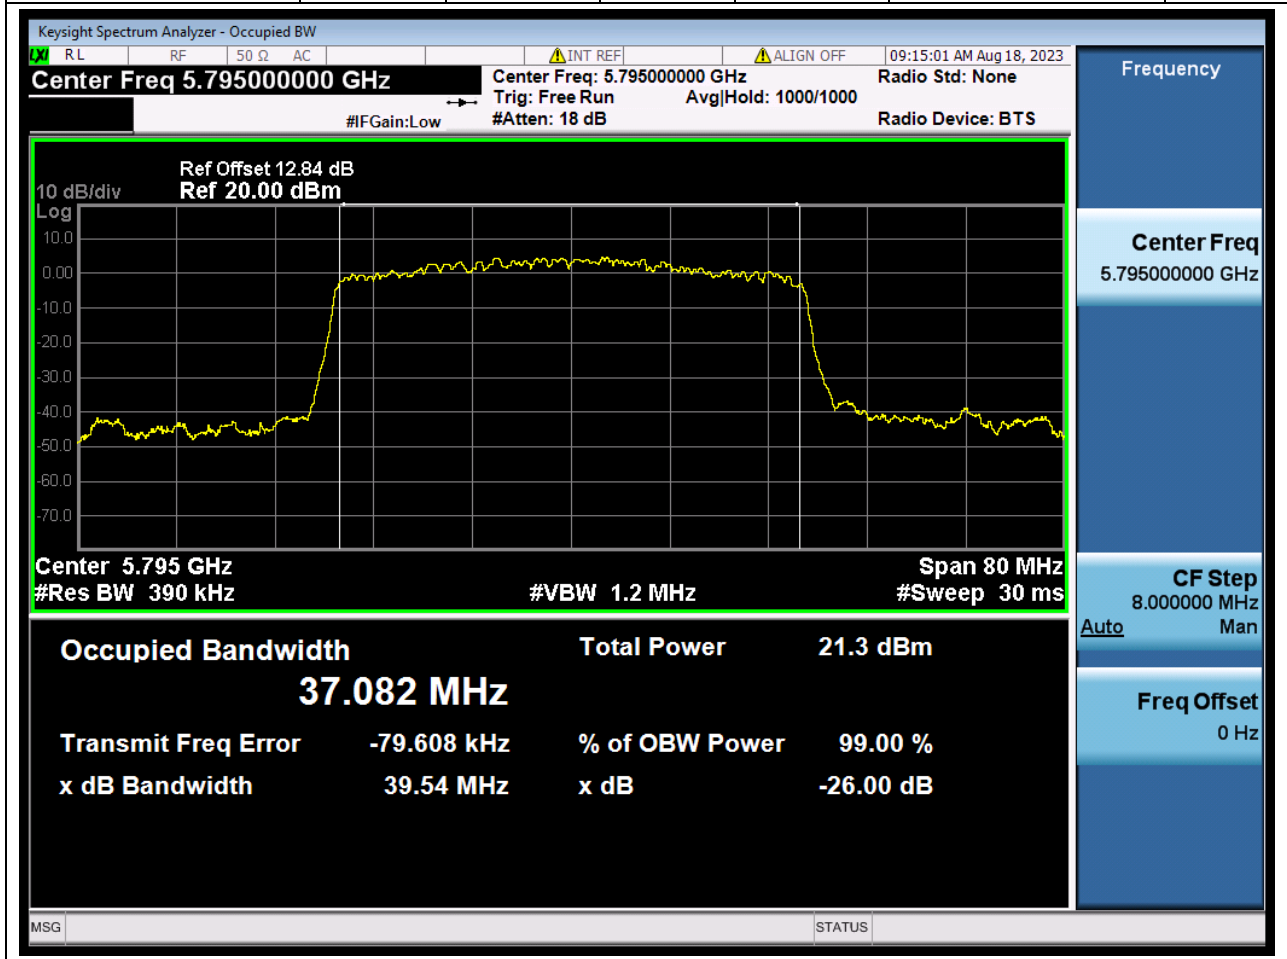

39. 802.11ax_40M_U-NII-3_H

39.1. A.2-26dB Bandwidth(S05)

Center Frequency (MHz)	XdB Down	RBW (MHz)	Detector	Limit (MHz)	XdB BandWidth (MHz)	Verdict
5795	26	0.39	Peak	0	39.541069	Unknow