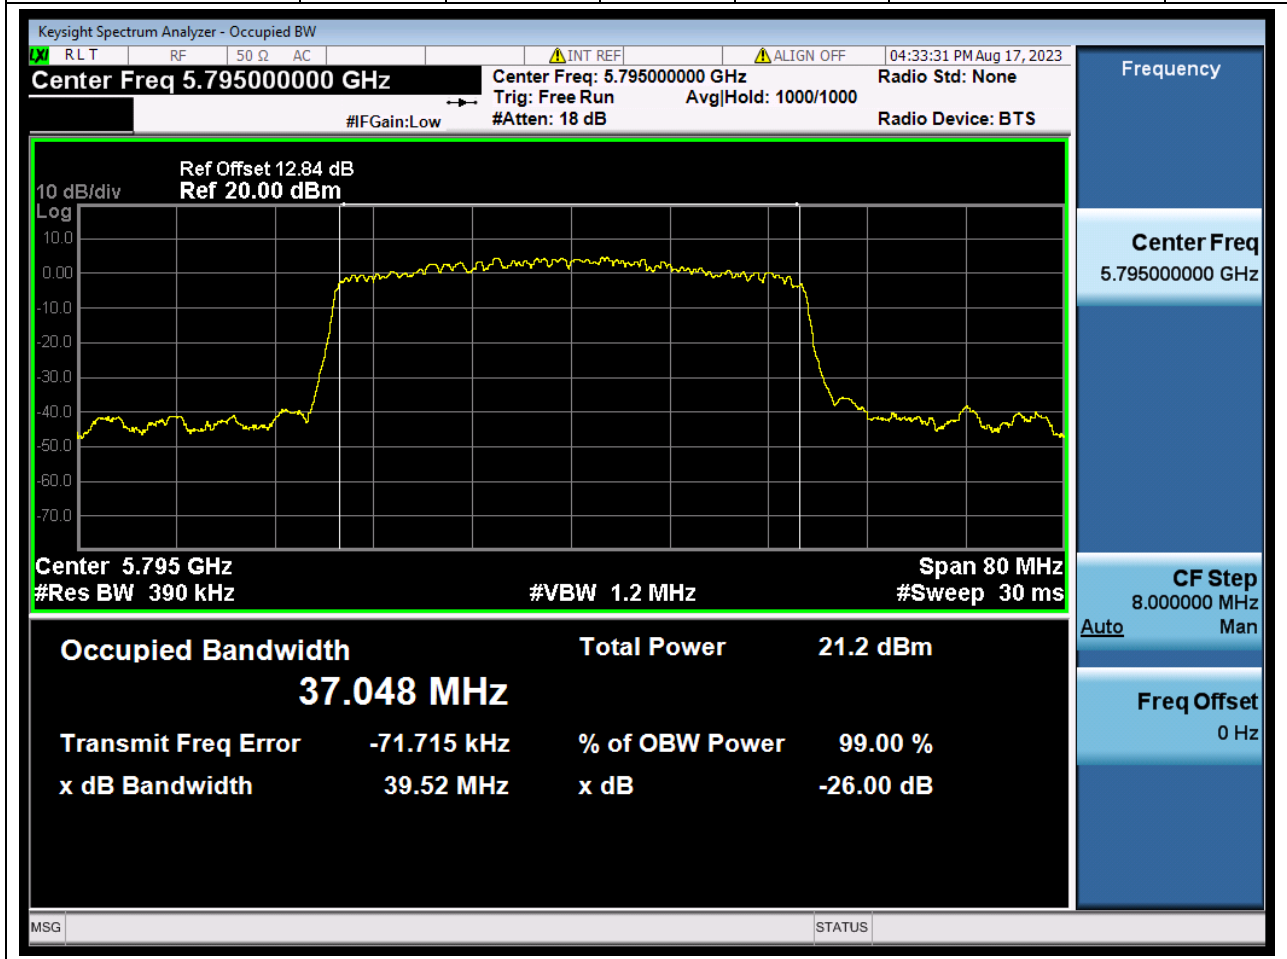

39. 802.11ax_40M_U-NII-3_H

39.1. A.2-26dB Bandwidth(S05)

Center Frequency (MHz)	XdB Down	RBW (MHz)	Detector	Limit (MHz)	XdB BandWidth (MHz)	Verdict
5795	26	0.39	Peak	0	39.517745	Unknow