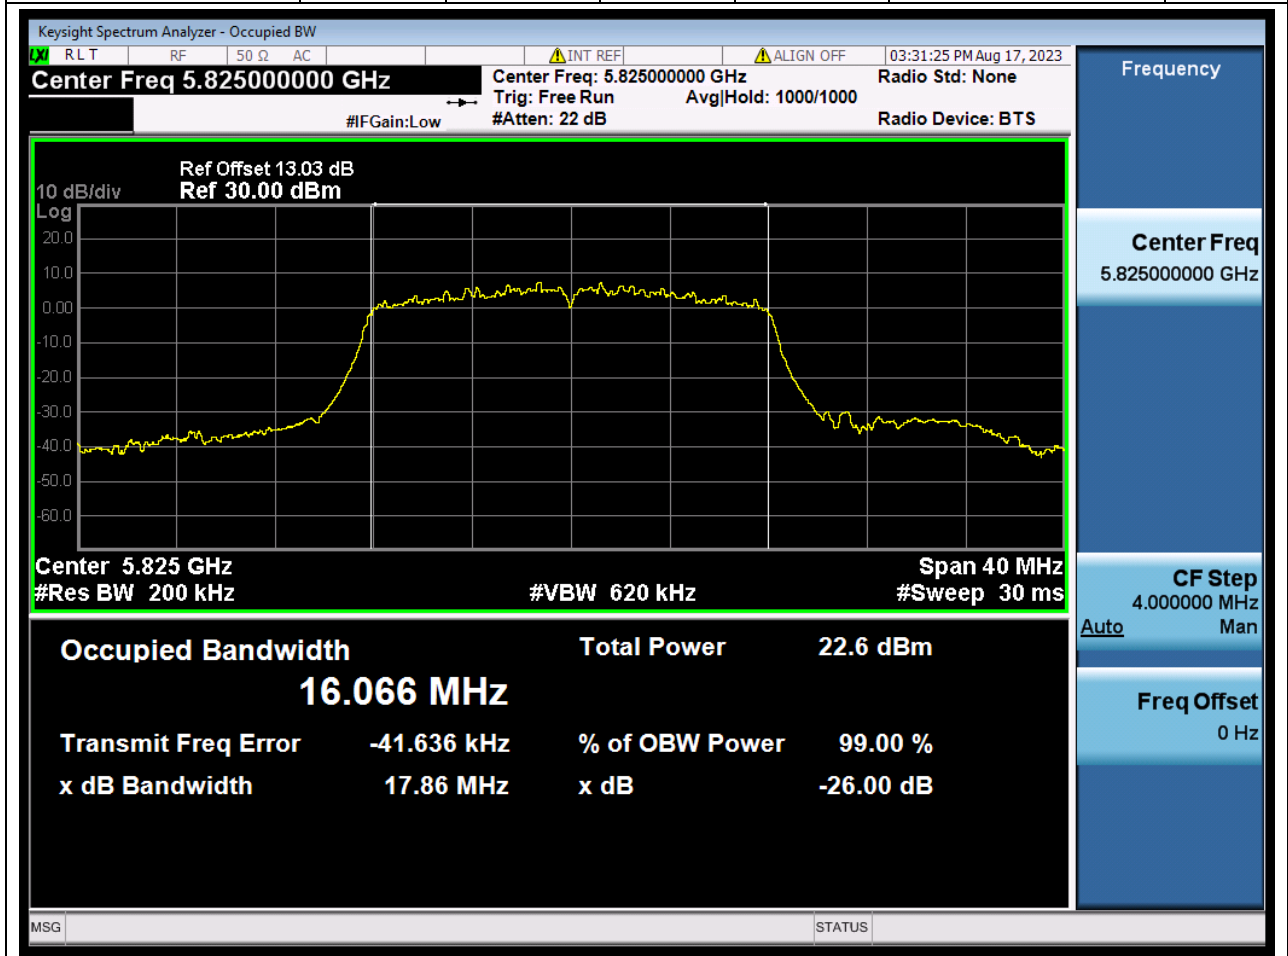

23. 802.11a_20M_U-NII-3_H

23.1. A.2-26dB Bandwidth(S05)

Center Frequency (MHz)	XdB Down	RBW (MHz)	Detector	Limit (MHz)	XdB BandWidth (MHz)	Verdict
5825	26	0.2	Peak	0	17.864839	Unknow