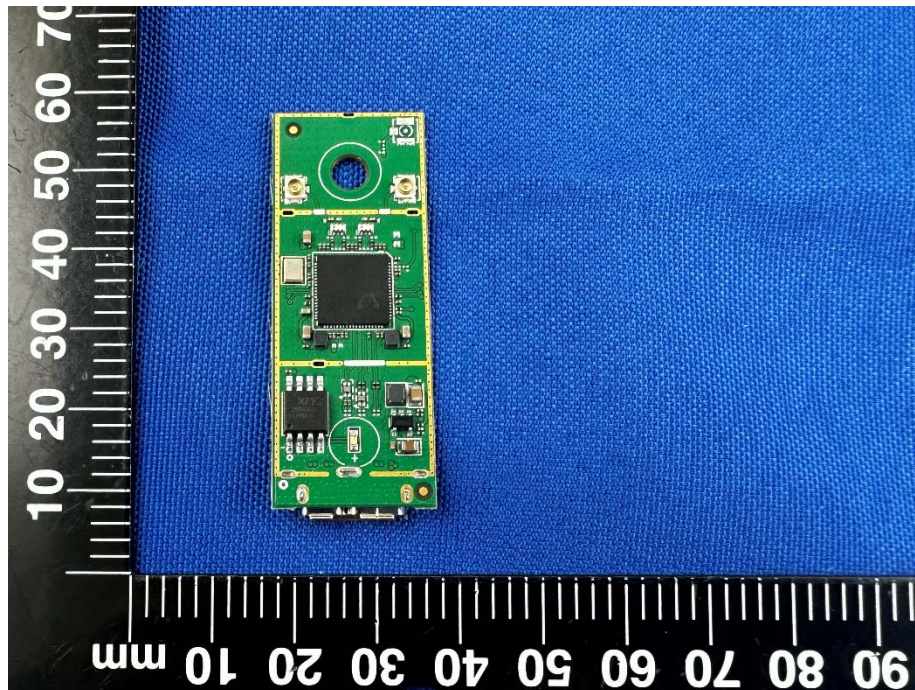

EUT INTERNAL PHOTOS

CM495

EUT UNCOVER VIEW 1

MAIN BOARD TOP VIEW

MAIN BOARD REAR VIEW

ANTENNA