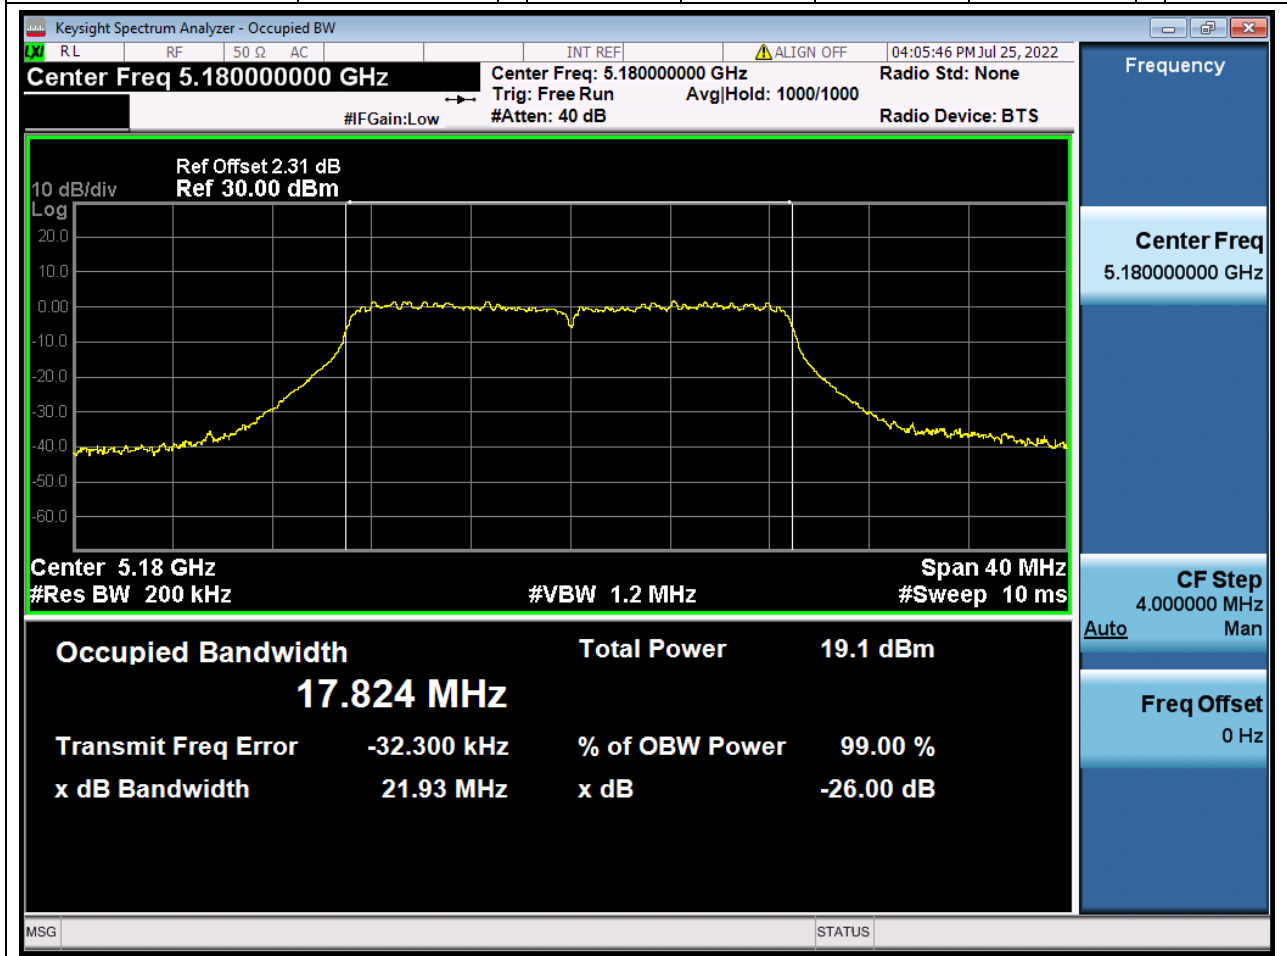

9. 802.11ac_20M_U-NII-1_L

9.1. A.2.2-99% Bandwidth(NTNV)

Center Frequency (MHz)	OBW Power (%)	RBW (MHz)	Detector	Limit (MHz)	OBW (MHz)	Verdict
5180	99	0.2	Peak	0	17.823749	Unknown