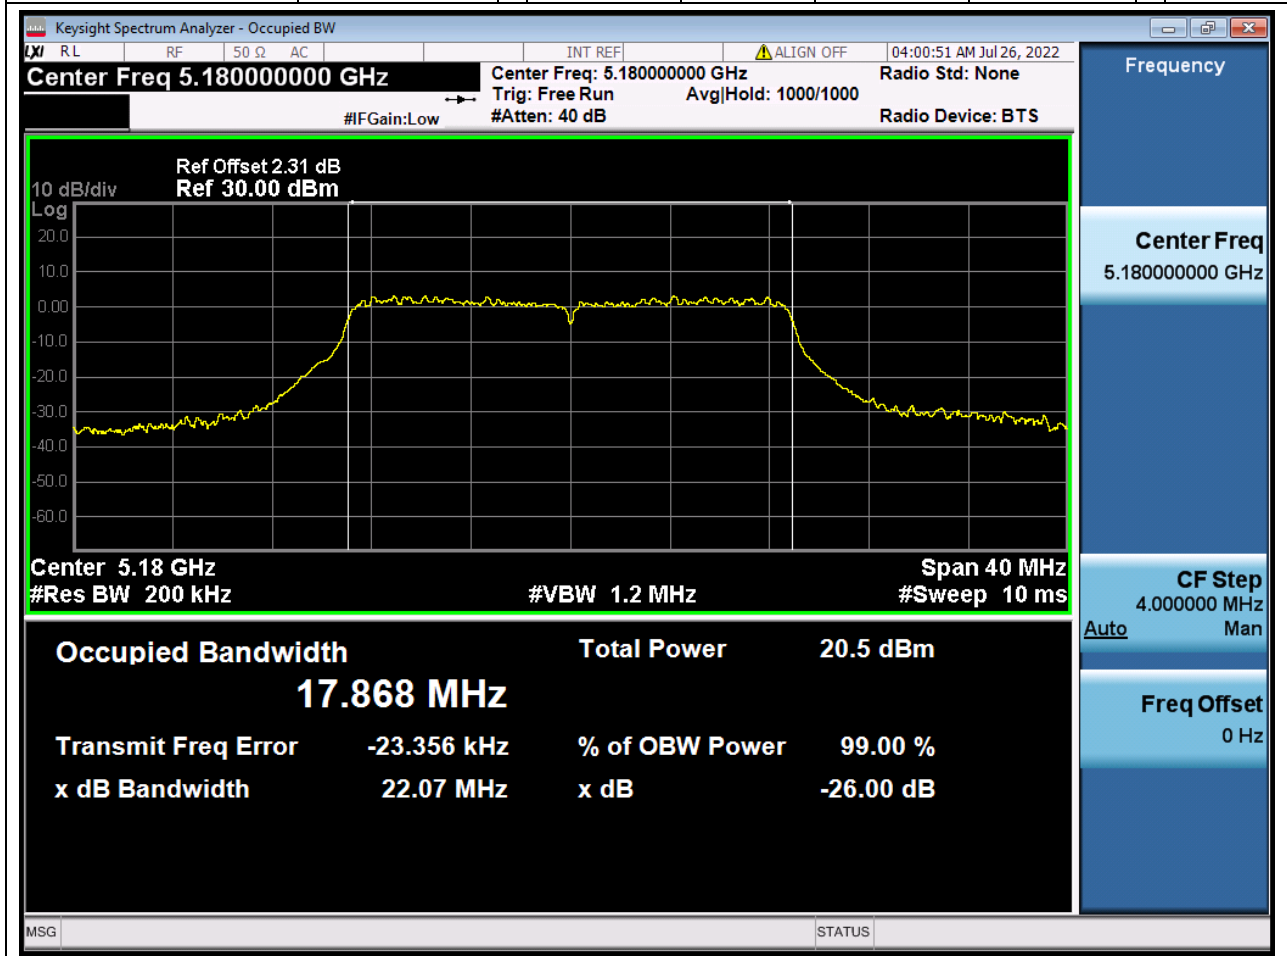

9. 802.11ac_20M_U-NII-1_L

9.1. A.2.2-99% Bandwidth(NTNV)

Center Frequency (MHz)	OBW Power (%)	RBW (MHz)	Detector	Limit (MHz)	OBW (MHz)	Verdict
5180	99	0.2	Peak	0	17.868228	Unknown