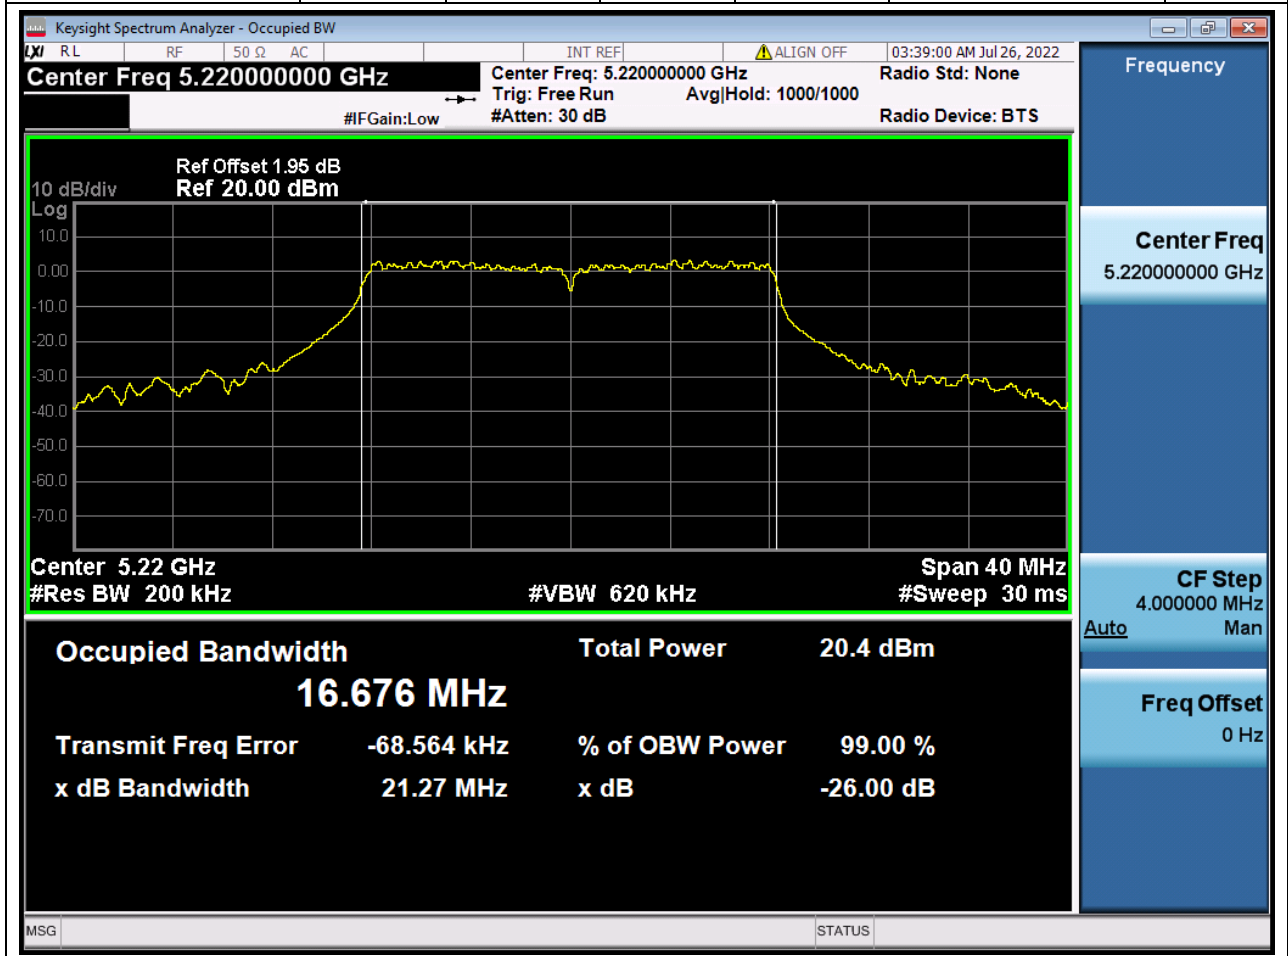

2. 802.11a_20M_U-NII-1_M

2.1. A.2-26dB Bandwidth(NTNV)

Center Frequency (MHz)	XdB Down	RBW (MHz)	Detector	Limit (MHz)	XdB BandWidth (MHz)	Verdict
5220	26	0.2	Peak	0	21.265629	Unknow