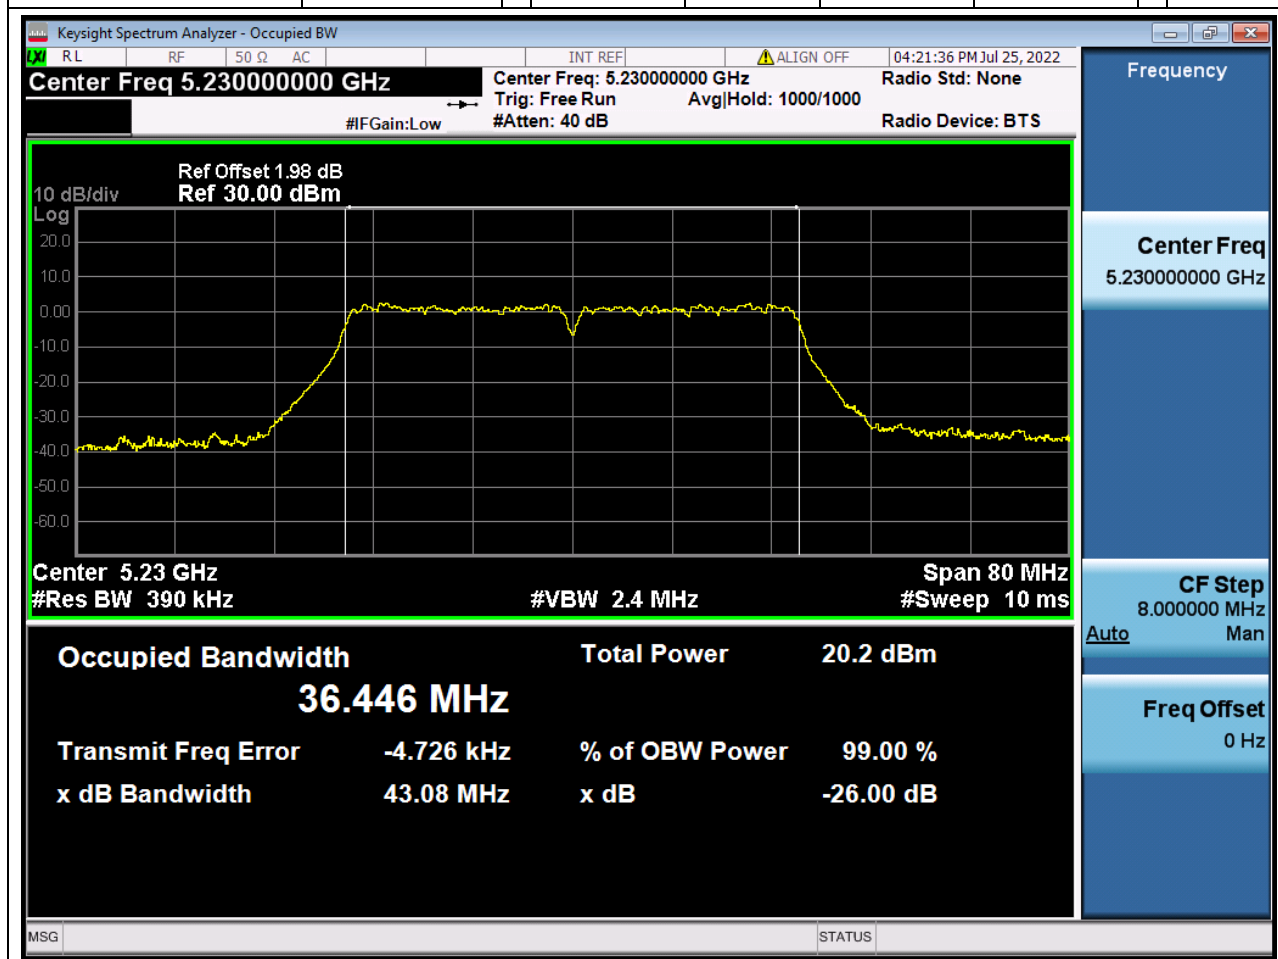

13. 802.11ac_40M_U-NII-1_H

13.1. A.2.2-99% Bandwidth(NTNV)

Center Frequency (MHz)	OBW Power (%)	RBW (MHz)	Detector	Limit (MHz)	OBW (MHz)	Verdict
5230	99	0.39	Peak	0	36.44625	Unknown