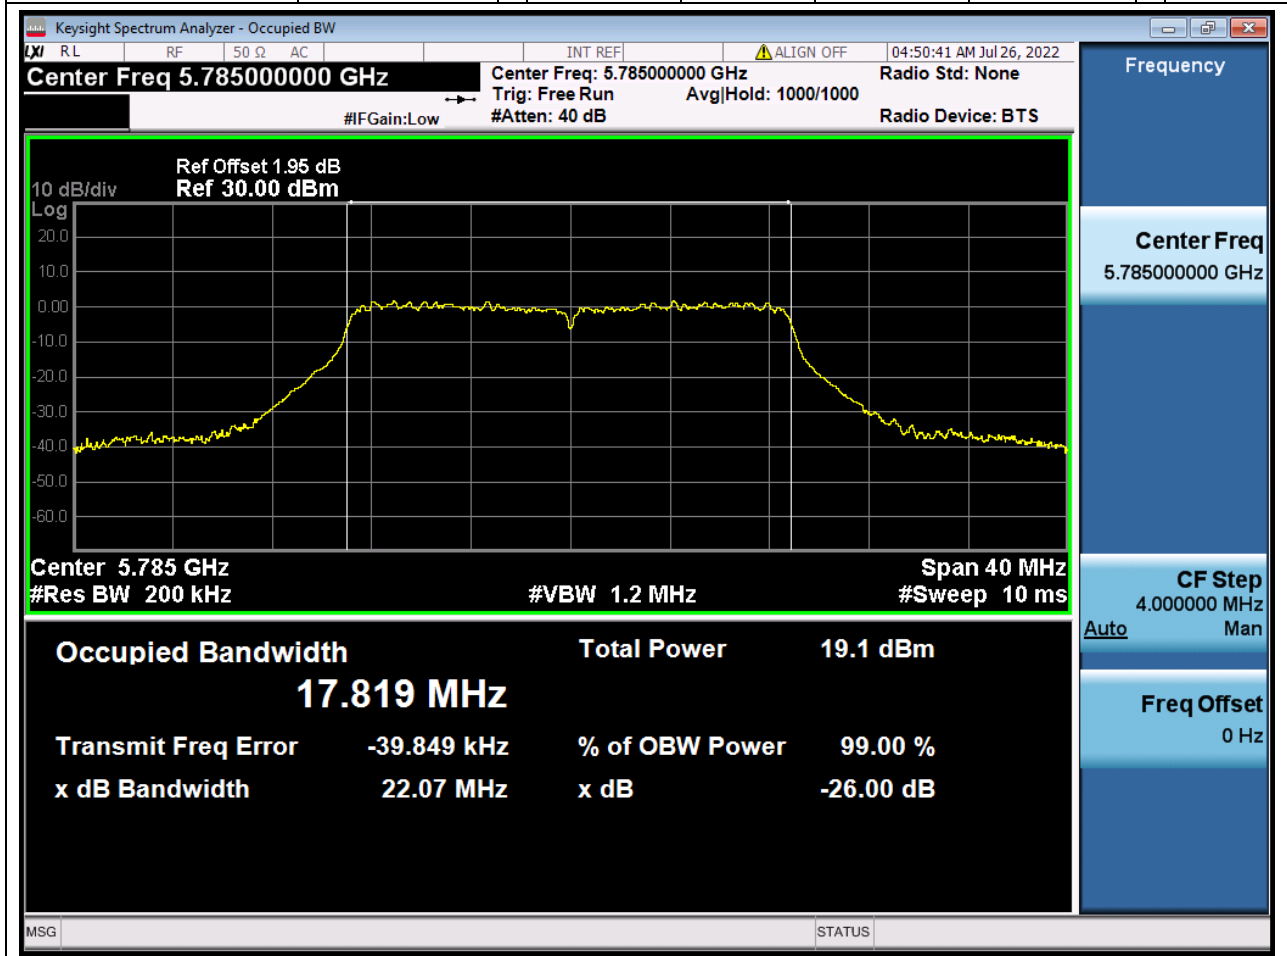

19. 802.11n_20M_U-NII-3_M

19.1. A.2.2-99% Bandwidth(NTNV)

Center Frequency (MHz)	OBW Power (%)	RBW (MHz)	Detector	Limit (MHz)	OBW (MHz)	Verdict
5785	99	0.2	Peak	0	17.818976	Unknown