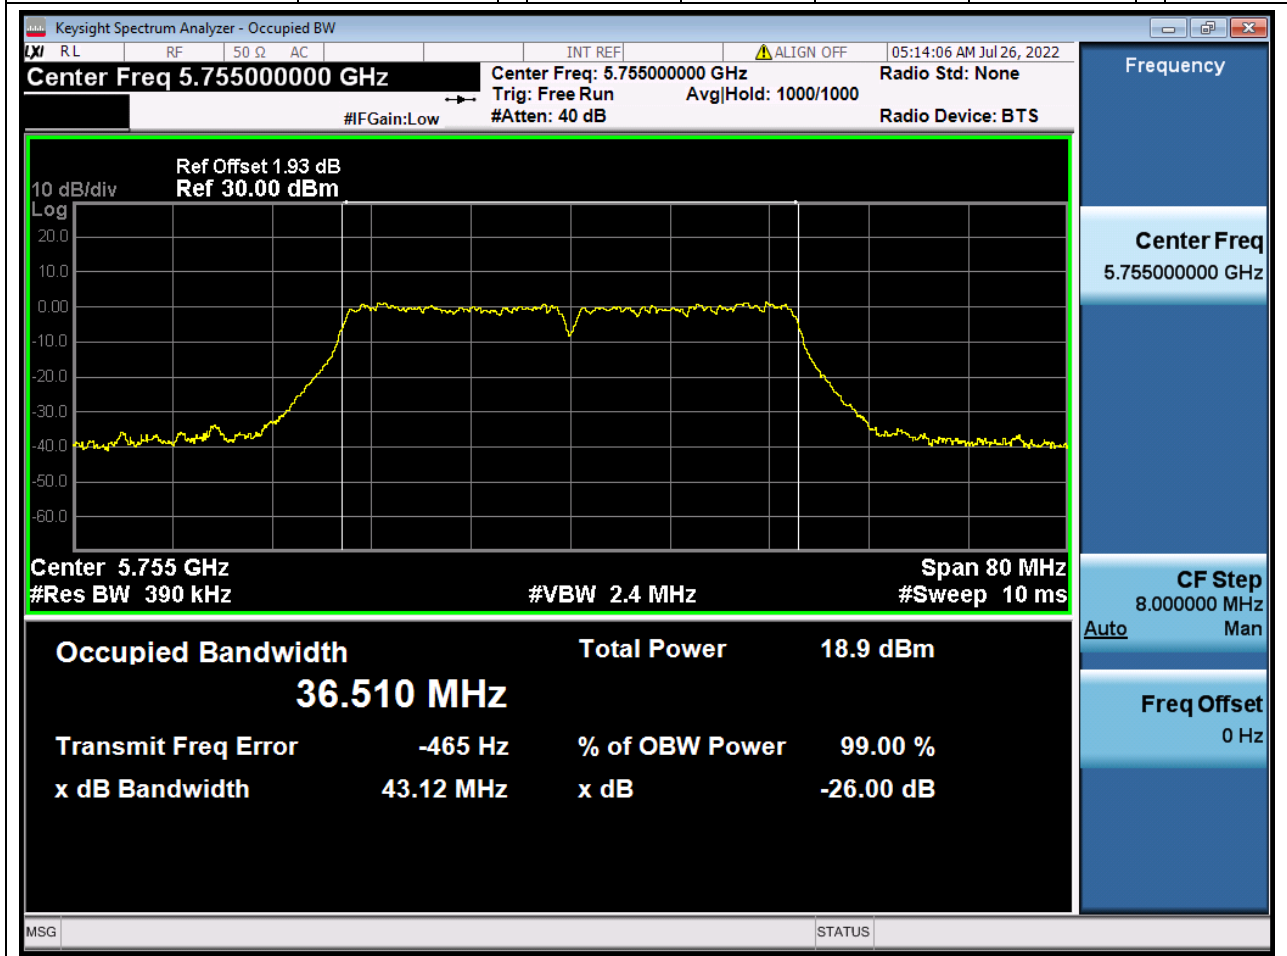

26. 802.11ac_40M_U-NII-3_L

26.1. A.2.2-99% Bandwidth(NTNV)

Center Frequency (MHz)	OBW Power (%)	RBW (MHz)	Detector	Limit (MHz)	OBW (MHz)	Verdict
5755	99	0.39	Peak	0	36.510264	Unknown