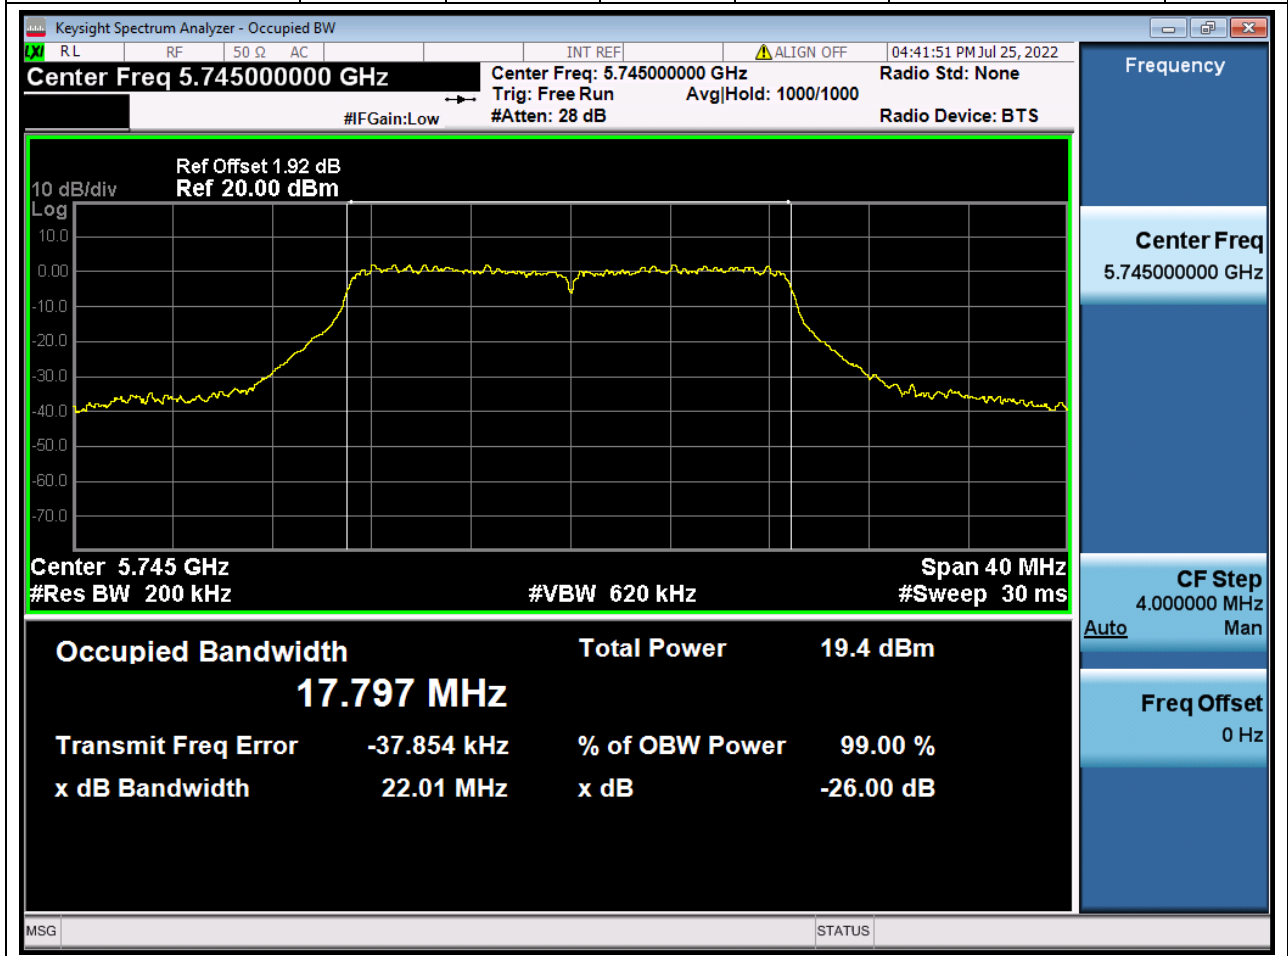

18. 802.11n_20M_U-NII-3_L

18.2. A.2-26dB Bandwidth(NTNV)

Center Frequency (MHz)	XdB Down	RBW (MHz)	Detector	Limit (MHz)	XdB BandWidth (MHz)	Verdict
5745	26	0.2	Peak	0	22.012566	Unknow