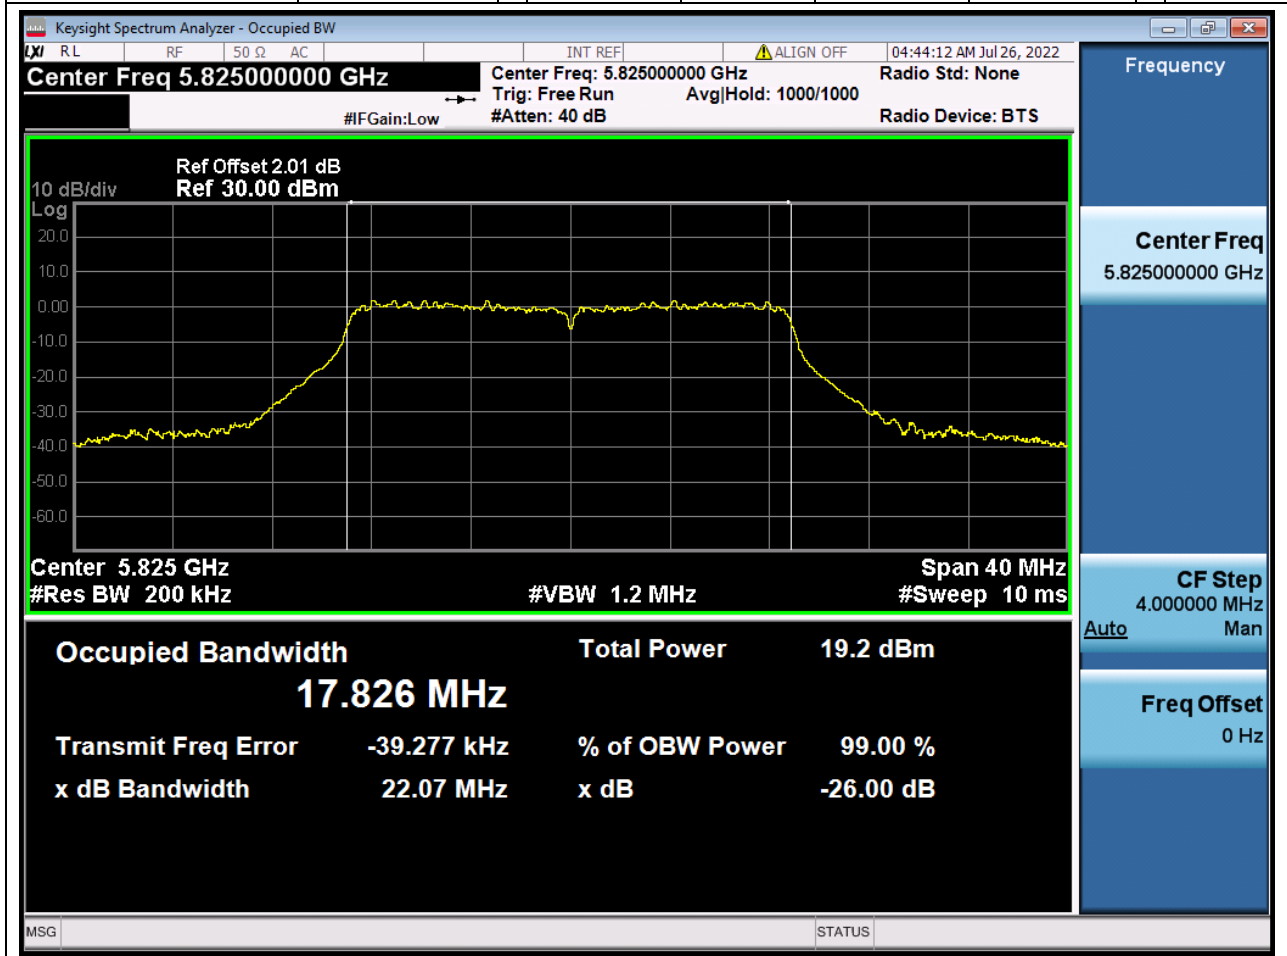

17. 802.11a_20M_U-NII-3_H

17.1. A.2.2-99% Bandwidth(NTNV)

Center Frequency (MHz)	OBW Power (%)	RBW (MHz)	Detector	Limit (MHz)	OBW (MHz)	Verdict
5825	99	0.2	Peak	0	17.825849	Unknown