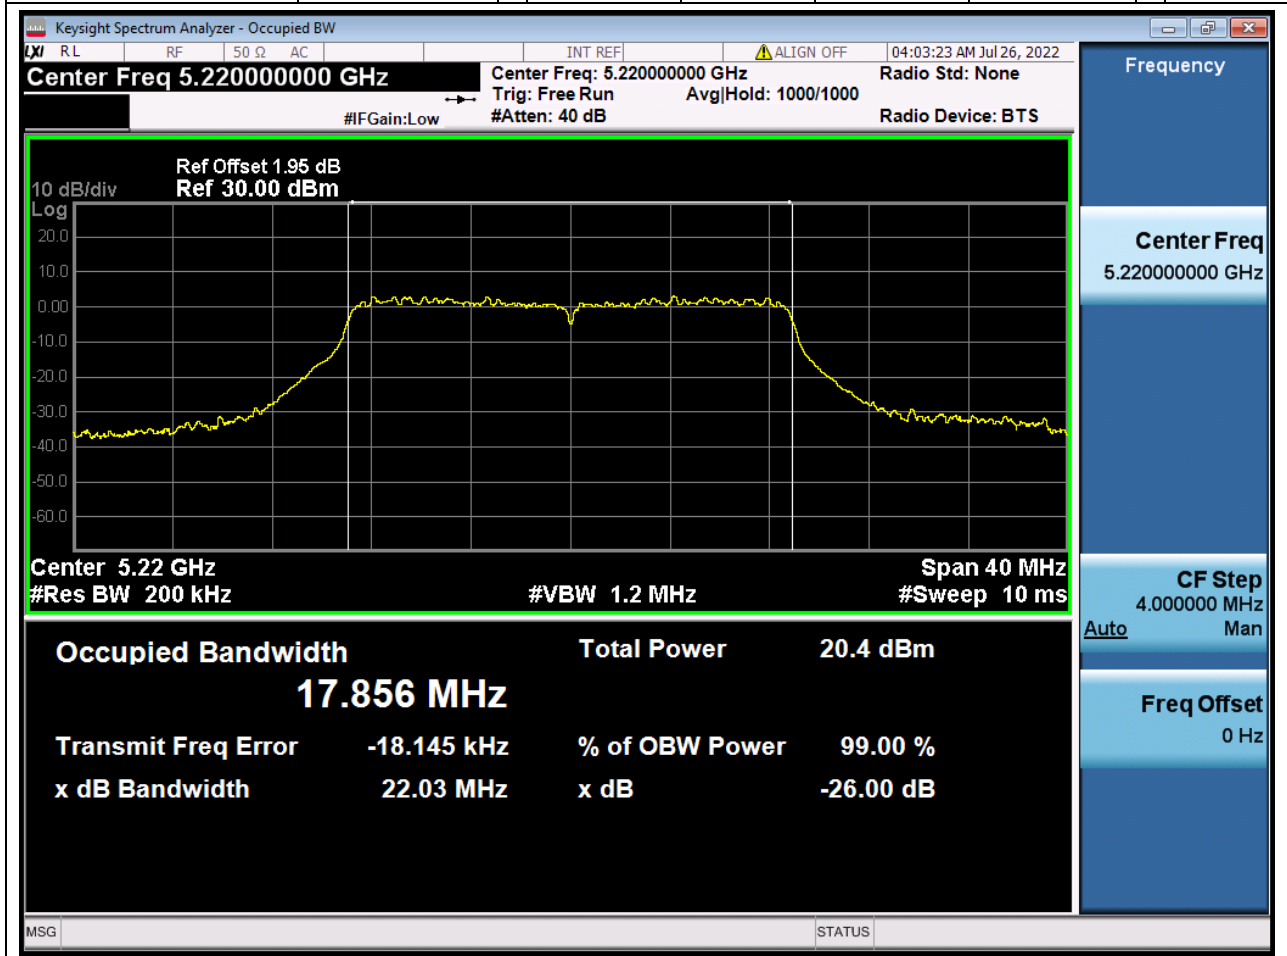

10. 802.11ac_20M_U-NII-1_M

10.1. A.2.2-99% Bandwidth(NTNV)

Center Frequency (MHz)	OBW Power (%)	RBW (MHz)	Detector	Limit (MHz)	OBW (MHz)	Verdict
5220	99	0.2	Peak	0	17.855645	Unknown