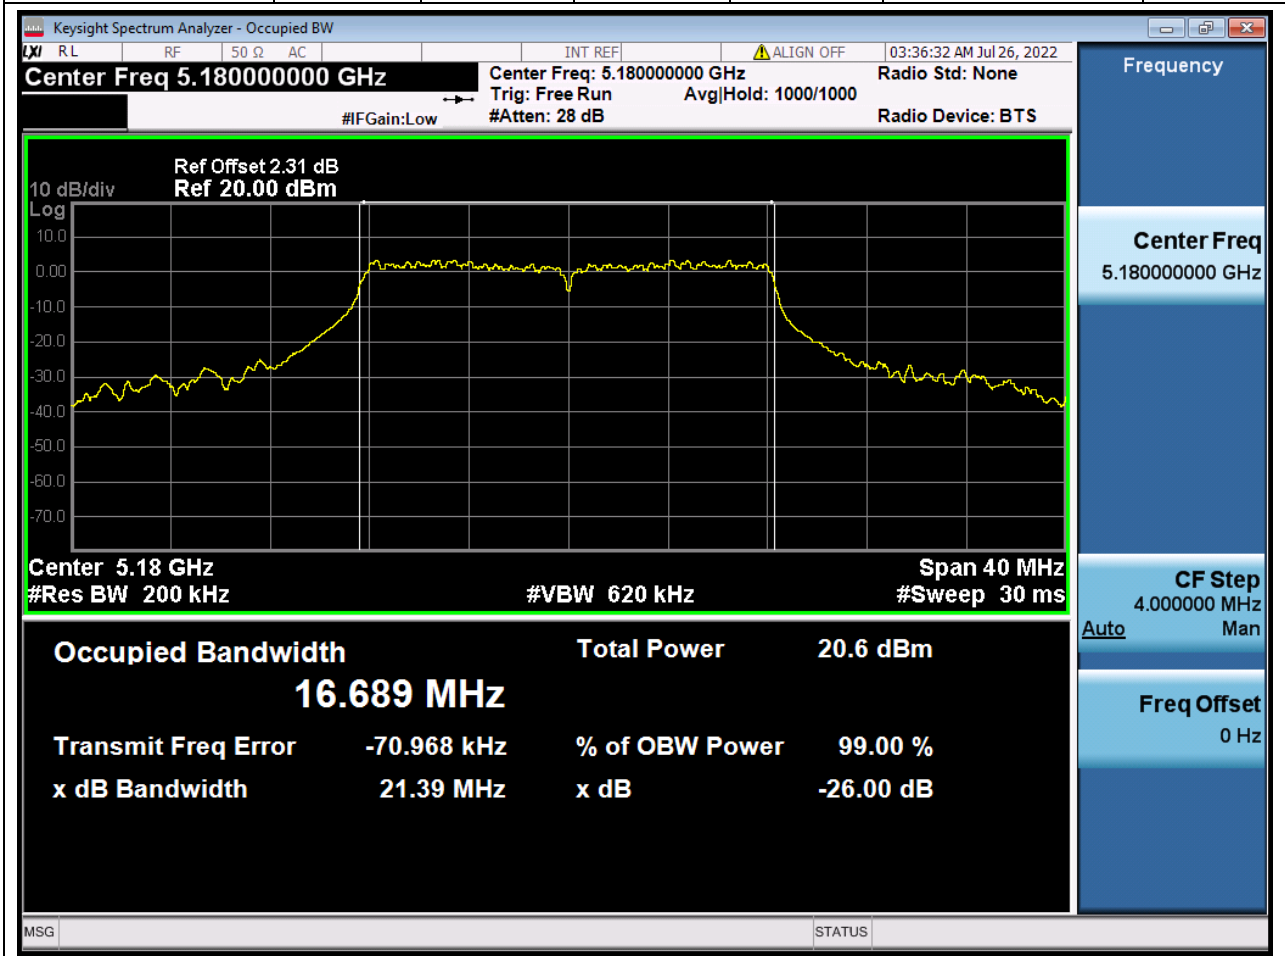

Emission Bandwidth & 99% Bandwidth

Main Antenna

1. 802.11a_20M_U-NII-1_L

1.1. A.2-26dB Bandwidth(NTNV)

Center Frequency (MHz)	XdB Down	RBW (MHz)	Detector	Limit (MHz)	XdB BandWidth (MHz)	Verdict
5180	26	0.2	Peak	0	21.389206	Unknown