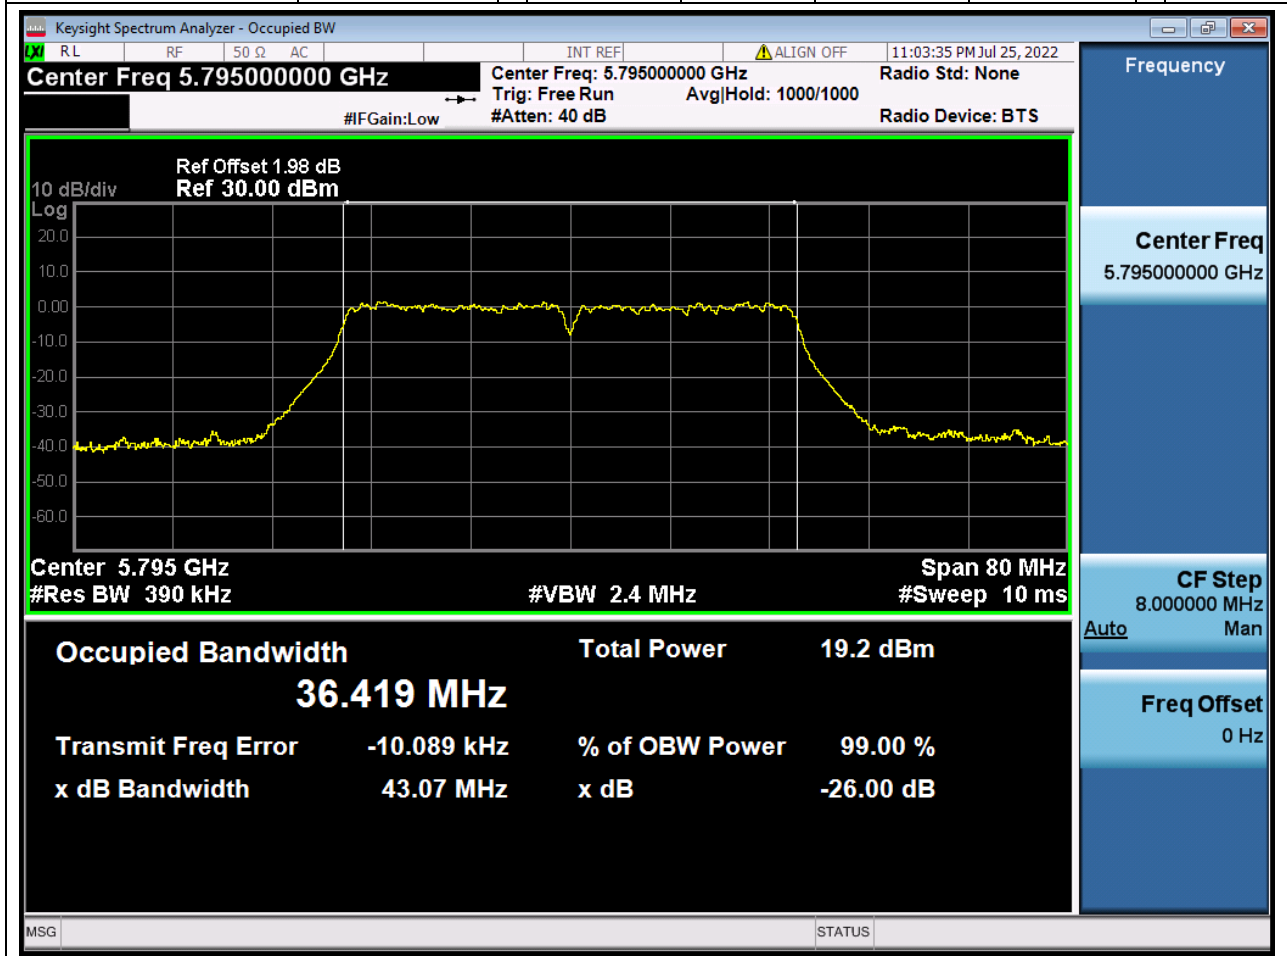

22. 802.11n_40M_U-NII-3_H

22.1. A.2.2-99% Bandwidth(NTNV)

Center Frequency (MHz)	OBW Power (%)	RBW (MHz)	Detector	Limit (MHz)	OBW (MHz)	Verdict
5795	99	0.39	Peak	0	36.418989	Unknown