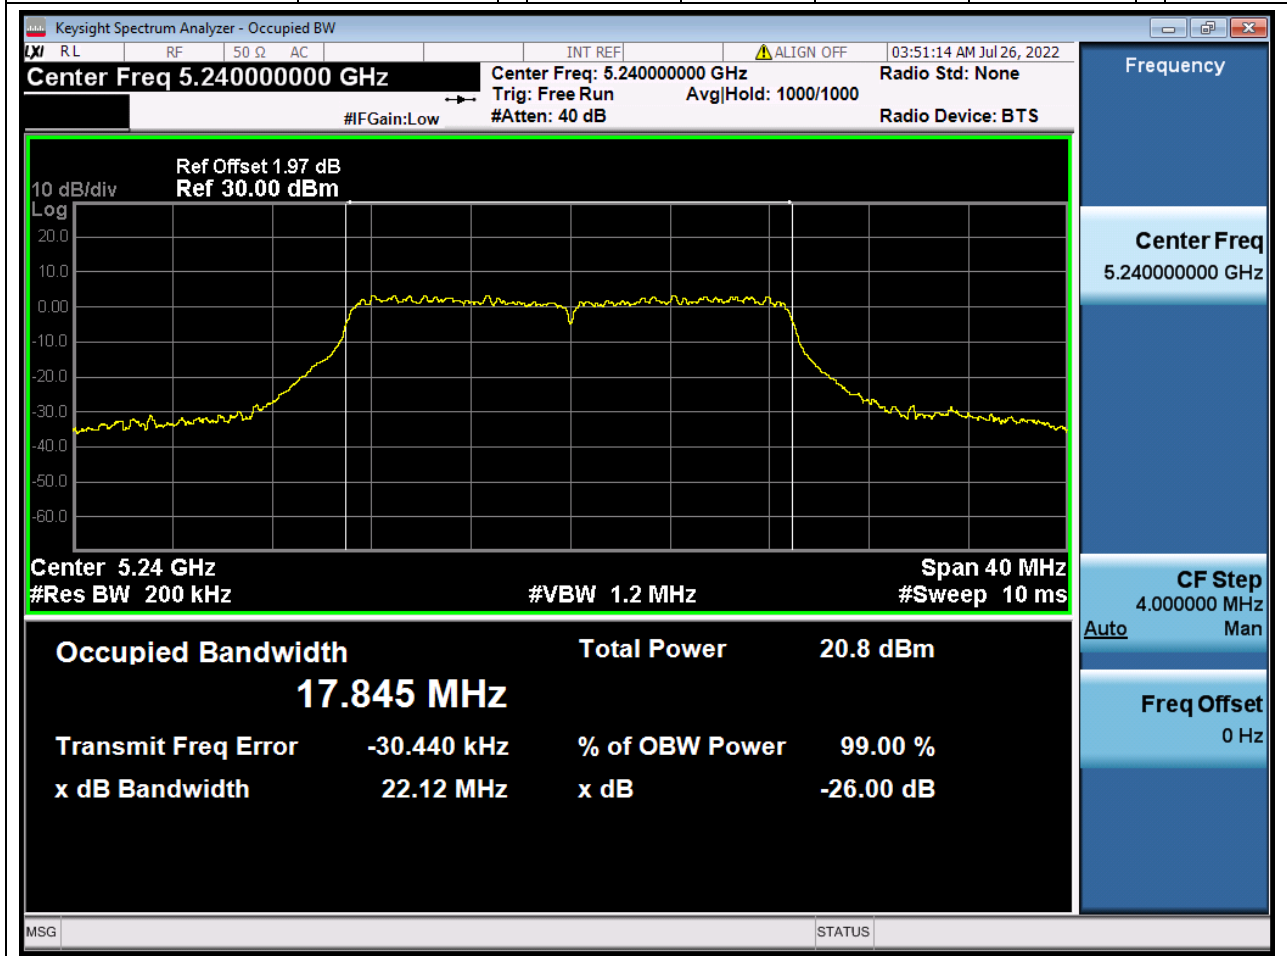

6. 802.11n_20M_U-NII-1_H

6.1. A.2.2-99% Bandwidth(NTNV)

Center Frequency (MHz)	OBW Power (%)	RBW (MHz)	Detector	Limit (MHz)	OBW (MHz)	Verdict
5240	99	0.2	Peak	0	17.844541	Unknown