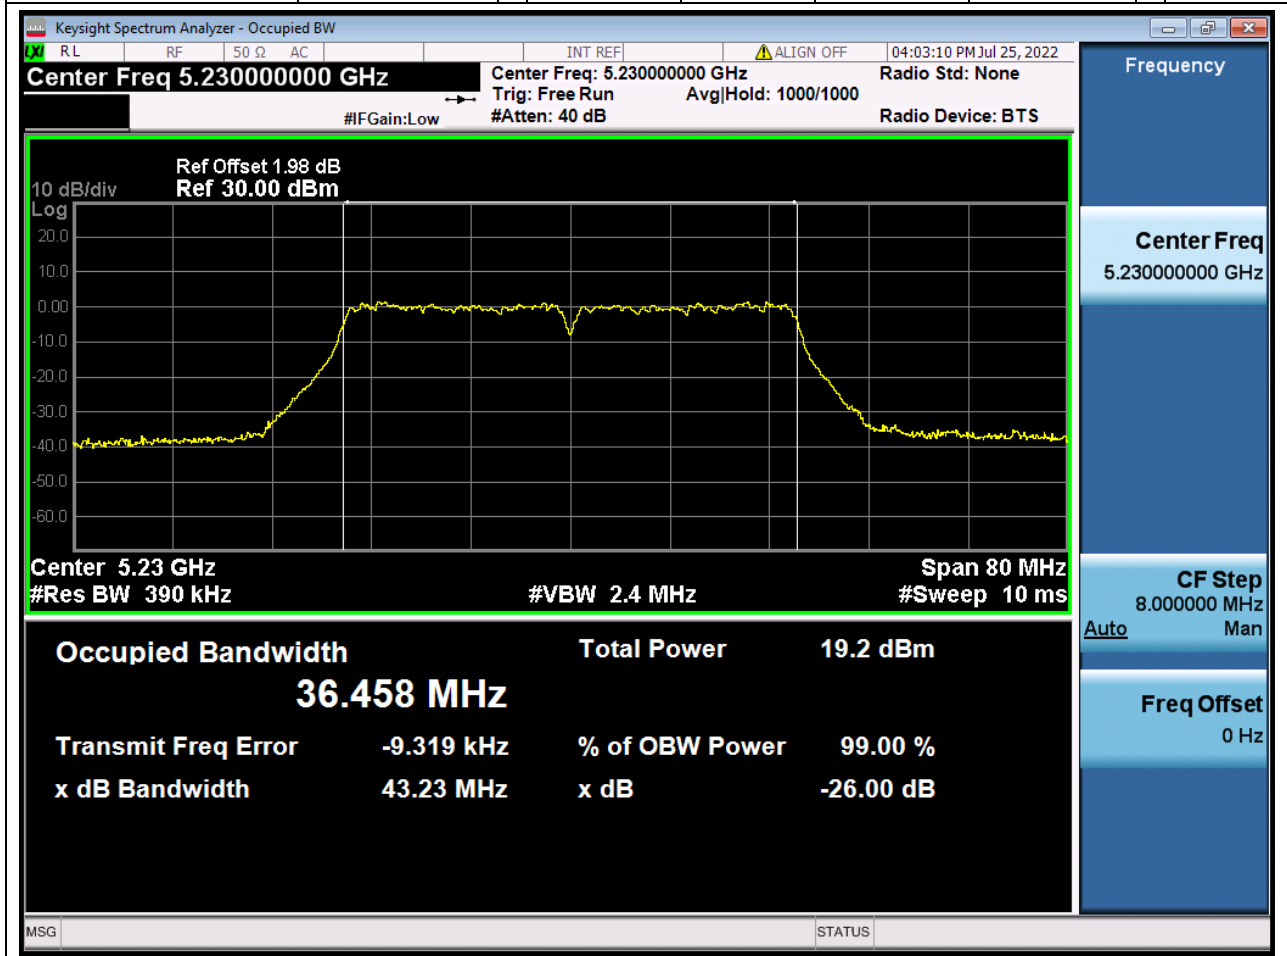

8. 802.11n_40M_U-NII-1_H

8.1. A.2.2-99% Bandwidth(NTNV)

Center Frequency (MHz)	OBW Power (%)	RBW (MHz)	Detector	Limit (MHz)	OBW (MHz)	Verdict
5230	99	0.39	Peak	0	36.457633	Unknown