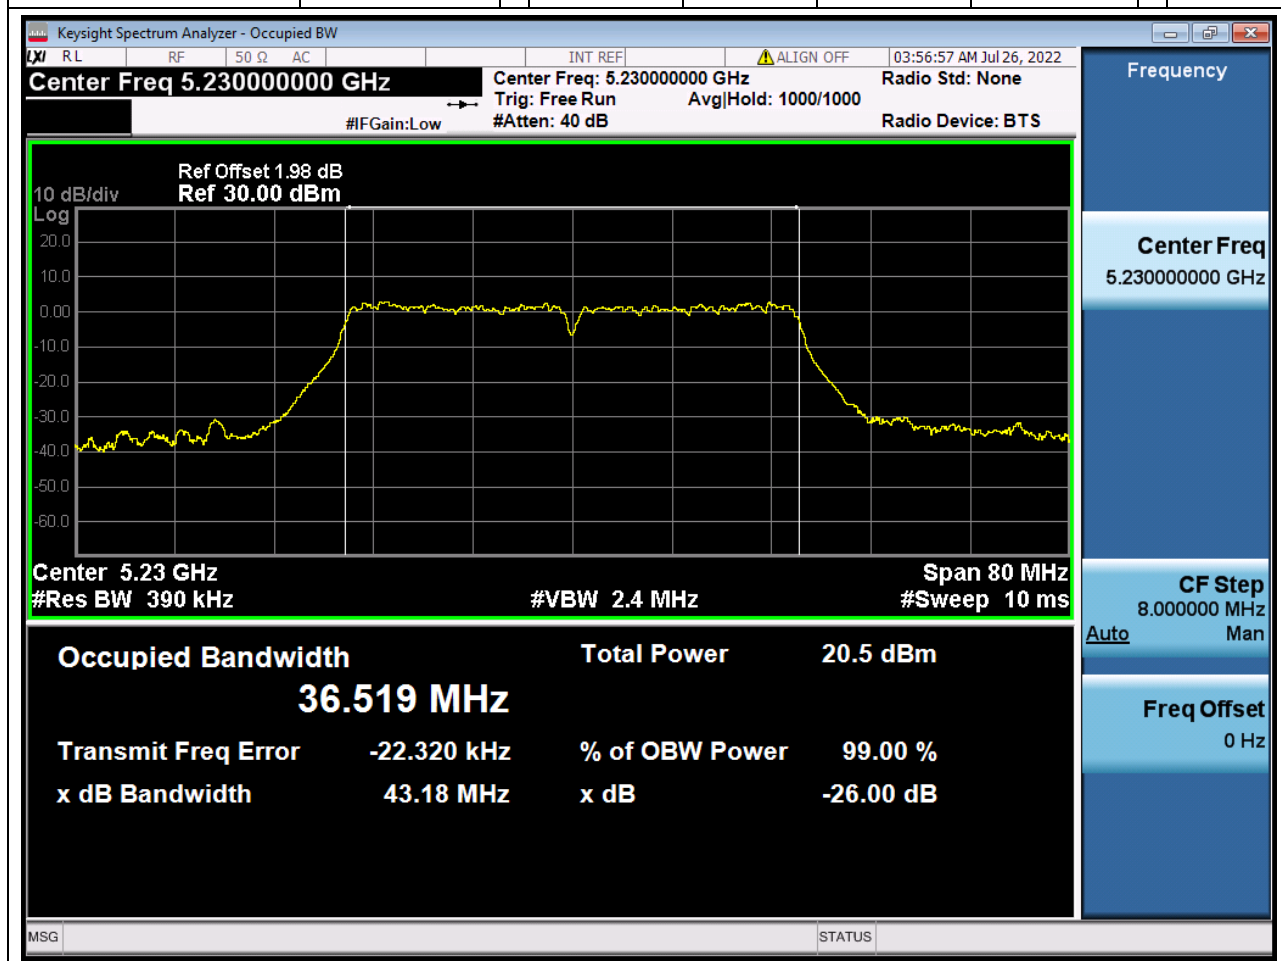

8. 802.11n_40M_U-NII-1_H

8.1. A.2.2-99% Bandwidth(NTNV)

Center Frequency (MHz)	OBW Power (%)	RBW (MHz)	Detector	Limit (MHz)	OBW (MHz)	Verdict
5230	99	0.39	Peak	0	36.518966	Unknown