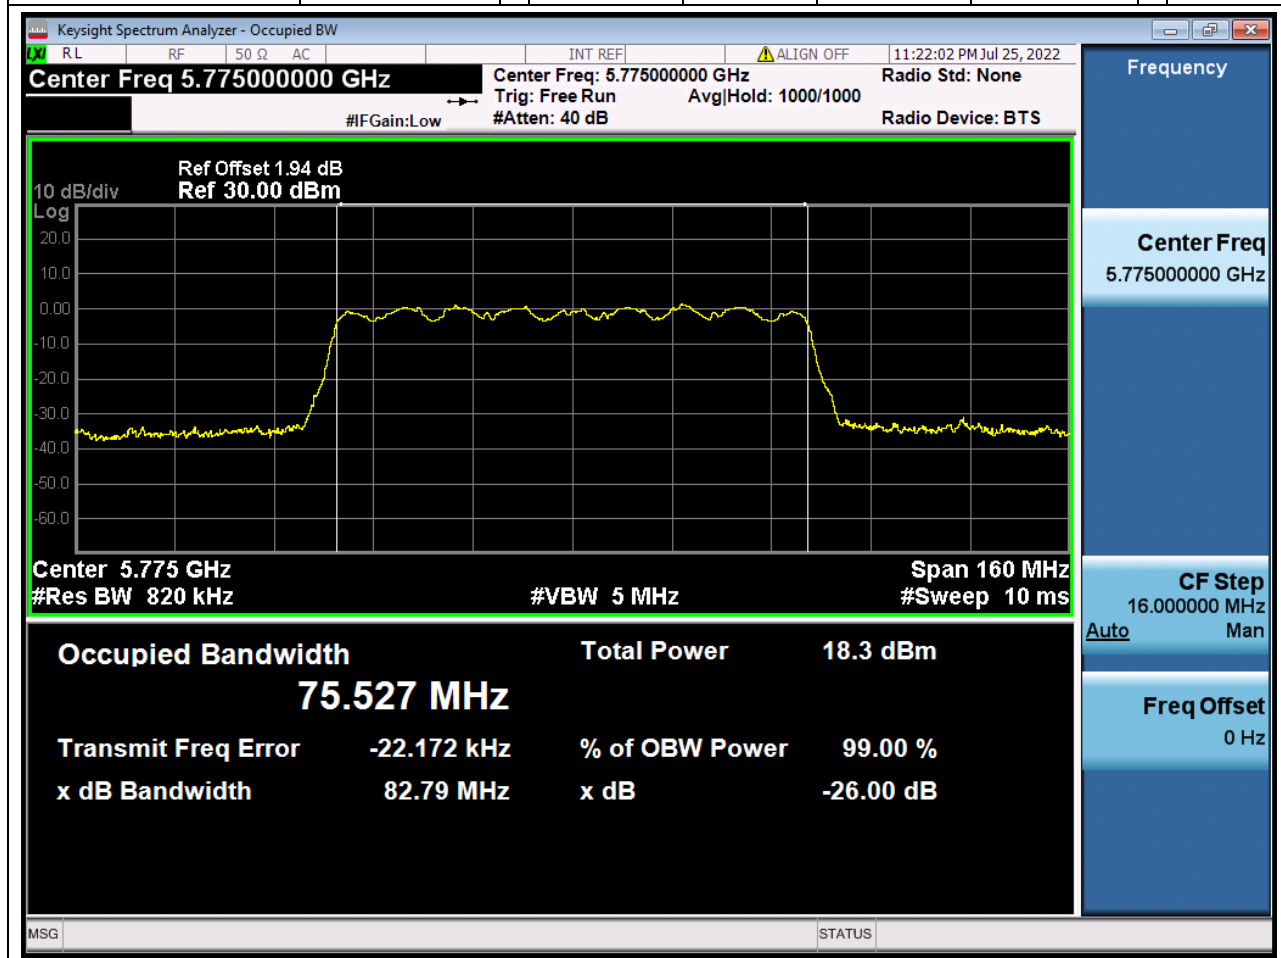

28. 802.11ac_80M_U-NII-3_M

28.1. A.2.2-99% Bandwidth(NTNV)

Center Frequency (MHz)	OBW Power (%)	RBW (MHz)	Detector	Limit (MHz)	OBW (MHz)	Verdict
5775	99	0.82	Peak	0	75.526977	Unknown