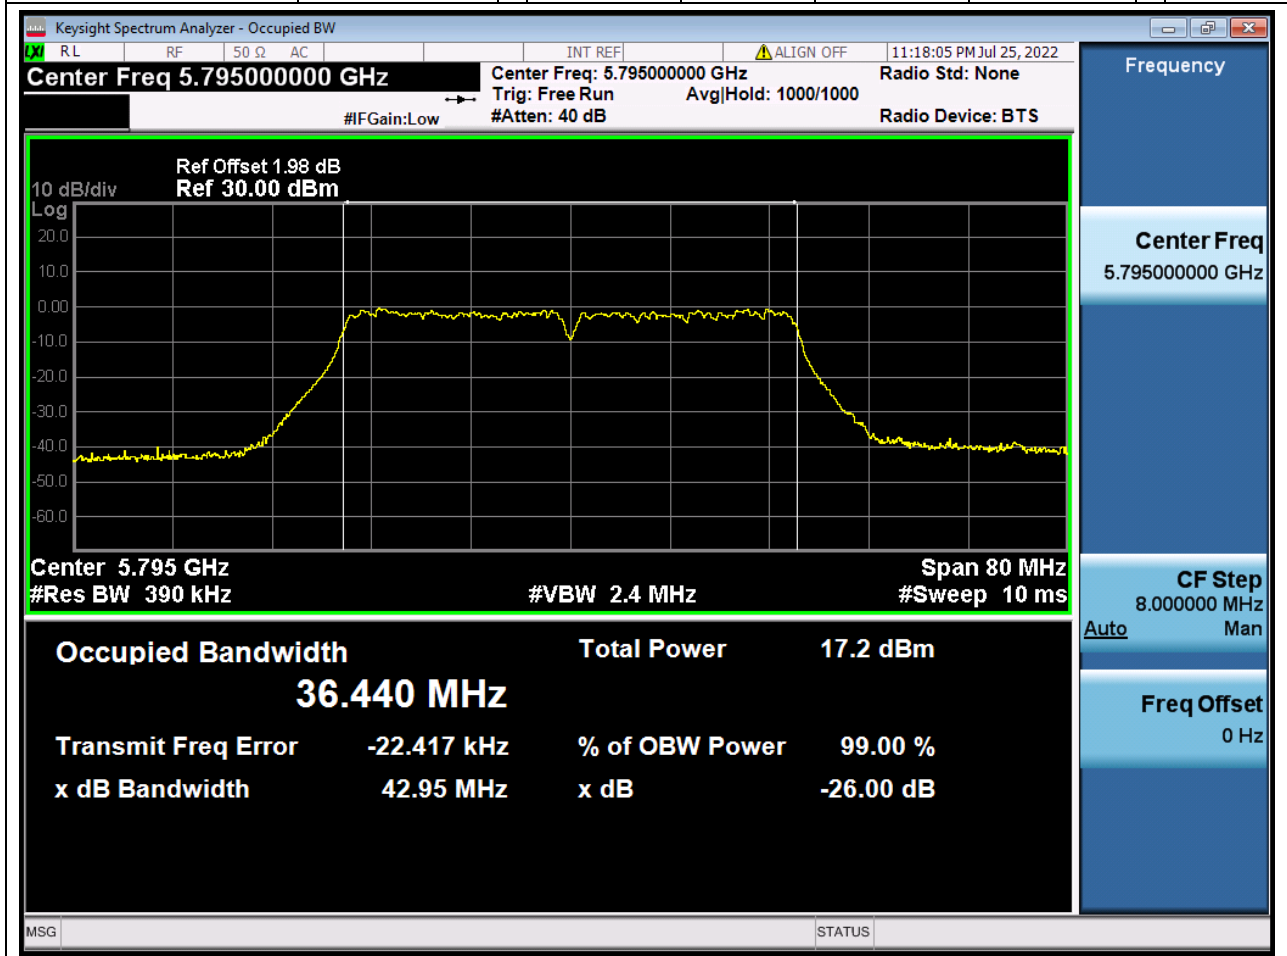

27. 802.11ac_40M_U-NII-3_H

27.1. A.2.2-99% Bandwidth(NTNV)

Center Frequency (MHz)	OBW Power (%)	RBW (MHz)	Detector	Limit (MHz)	OBW (MHz)	Verdict
5795	99	0.39	Peak	0	36.439853	Unknown