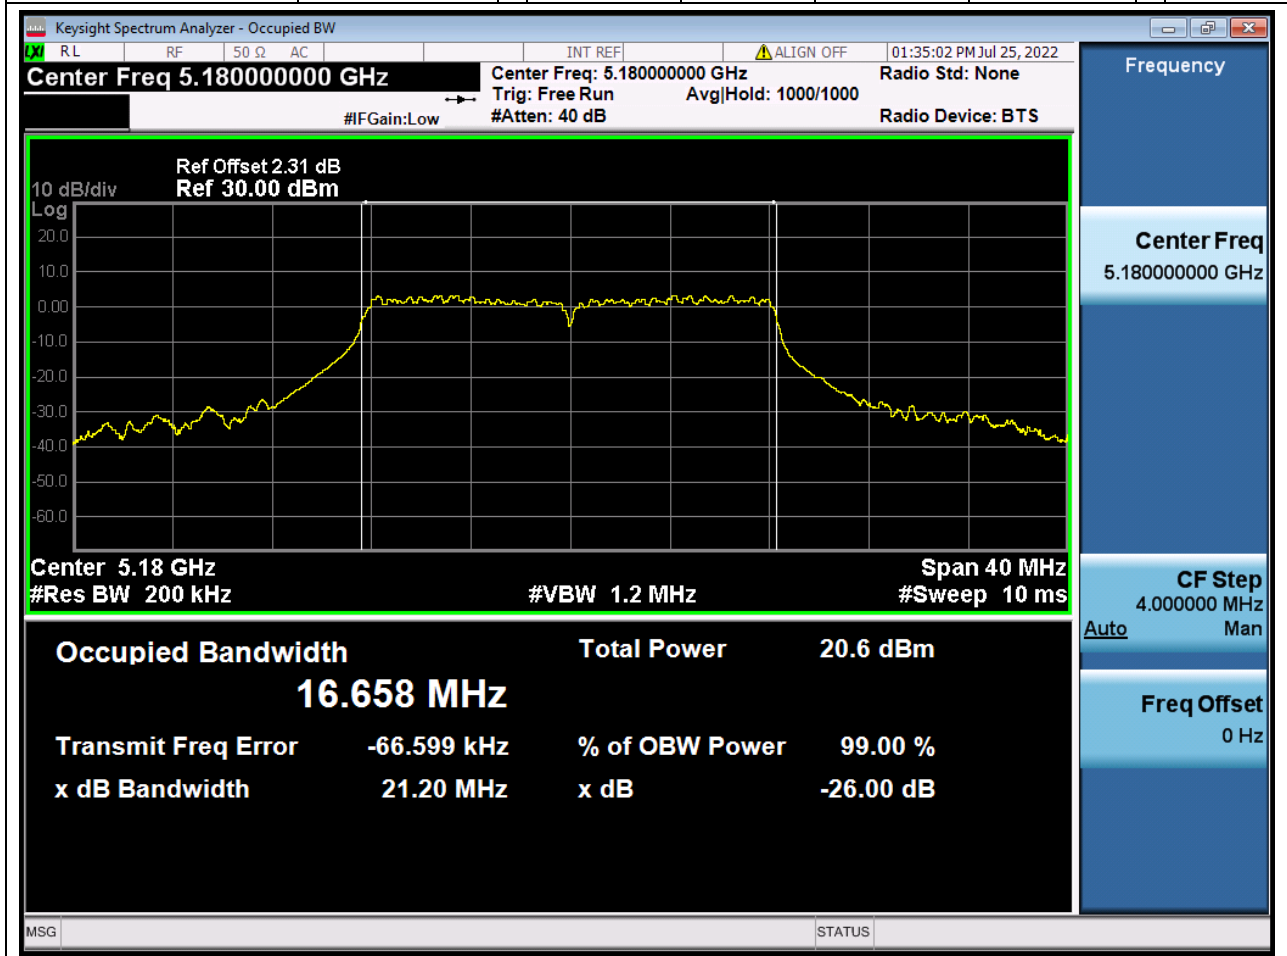

1. 802.11a_20M_U-NII-1_L

1.2. A.2.2-99% Bandwidth(NTNV)

Center Frequency (MHz)	OBW Power (%)	RBW (MHz)	Detector	Limit (MHz)	OBW (MHz)	Verdict
5180	99	0.2	Peak	0	16.657585	Unknown