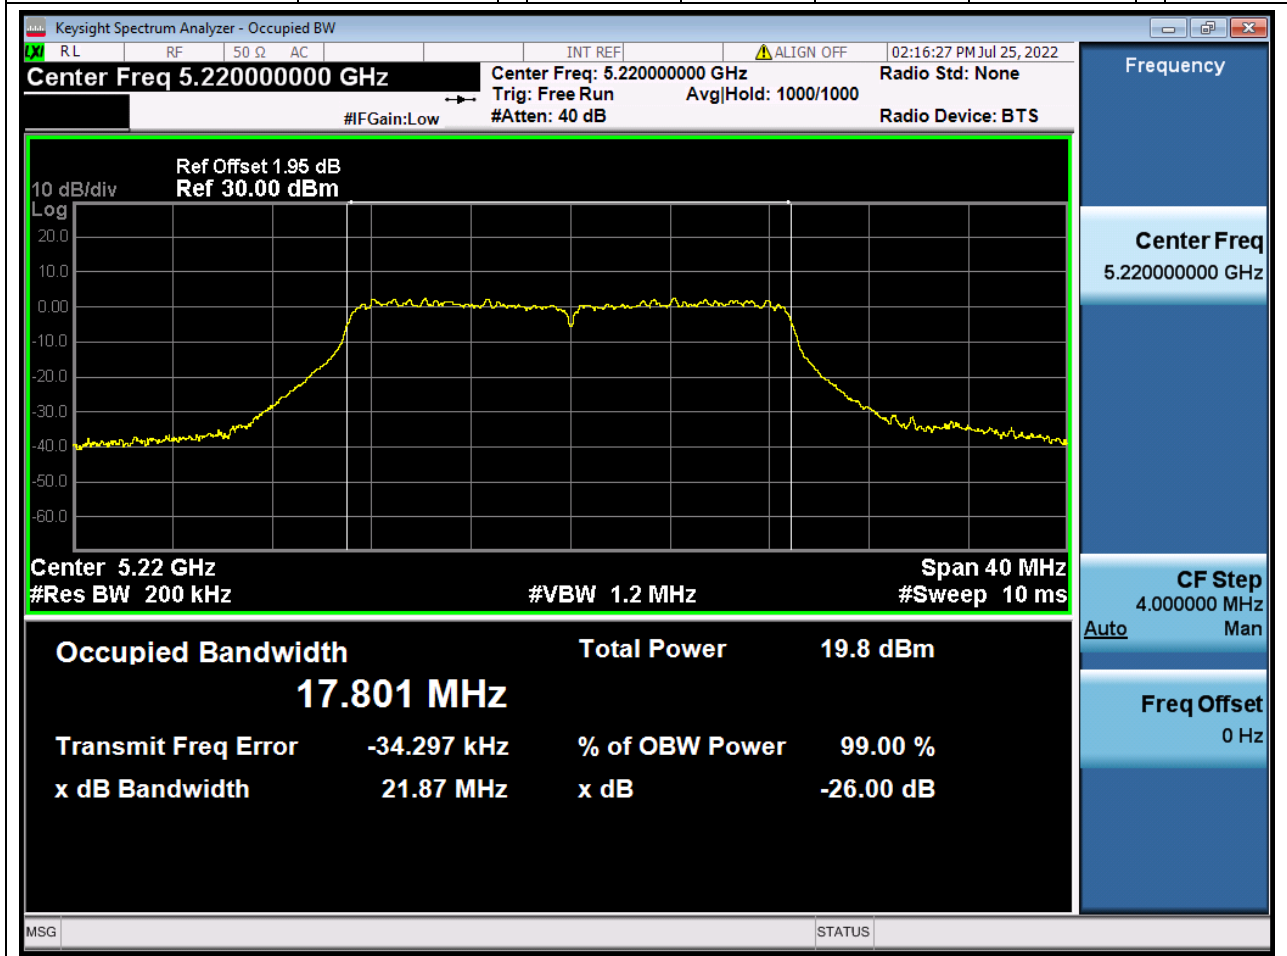

5. 802.11n_20M_U-NII-1_M

5.1. A.2.2-99% Bandwidth(NTNV)

Center Frequency (MHz)	OBW Power (%)	RBW (MHz)	Detector	Limit (MHz)	OBW (MHz)	Verdict
5220	99	0.2	Peak	0	17.801083	Unknown