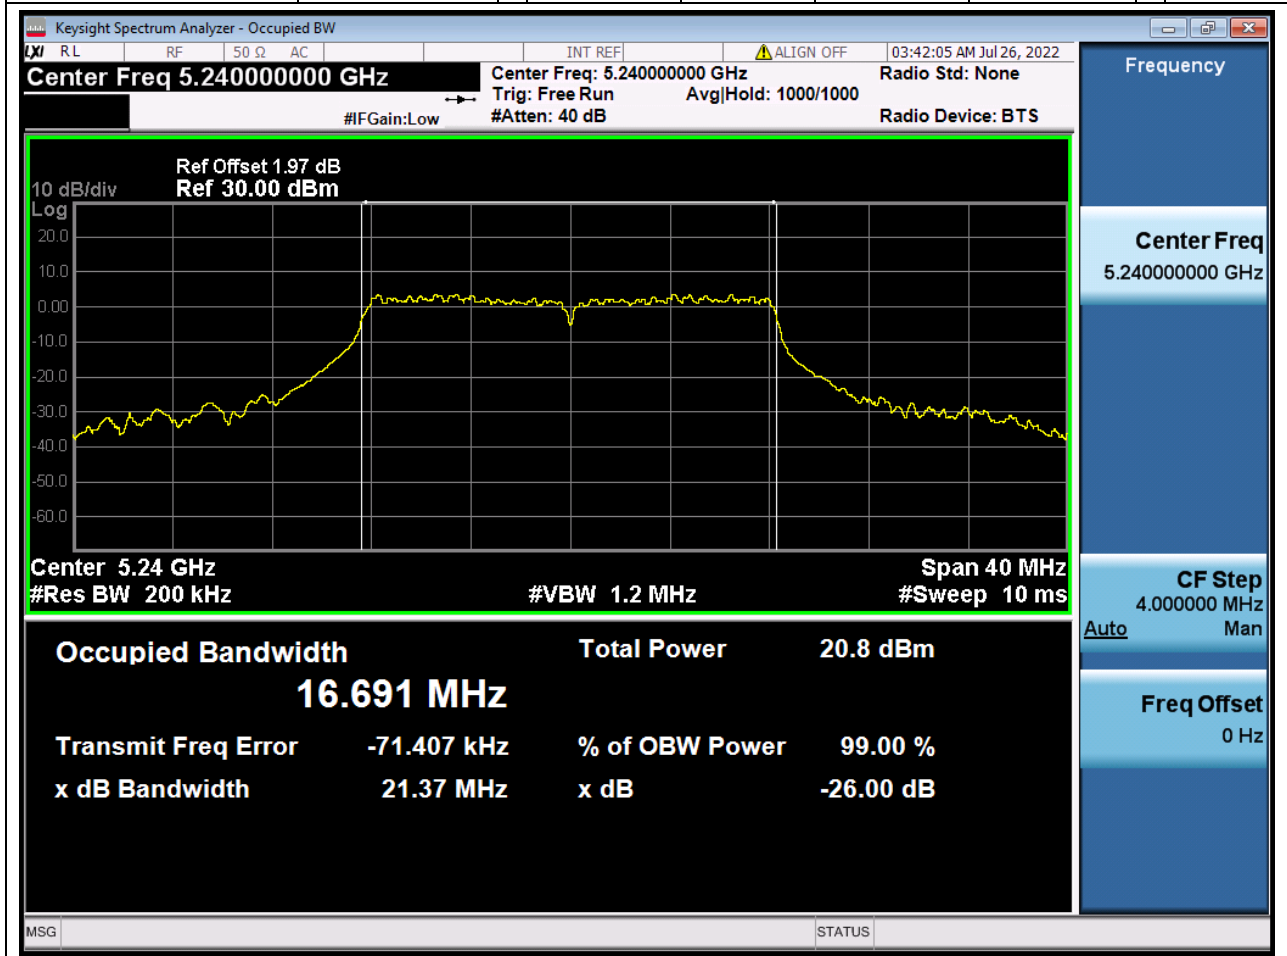

3. 802.11a_20M_U-NII-1_H

3.1. A.2.2-99% Bandwidth(NTNV)

Center Frequency (MHz)	OBW Power (%)	RBW (MHz)	Detector	Limit (MHz)	OBW (MHz)	Verdict
5240	99	0.2	Peak	0	16.690523	Unknown