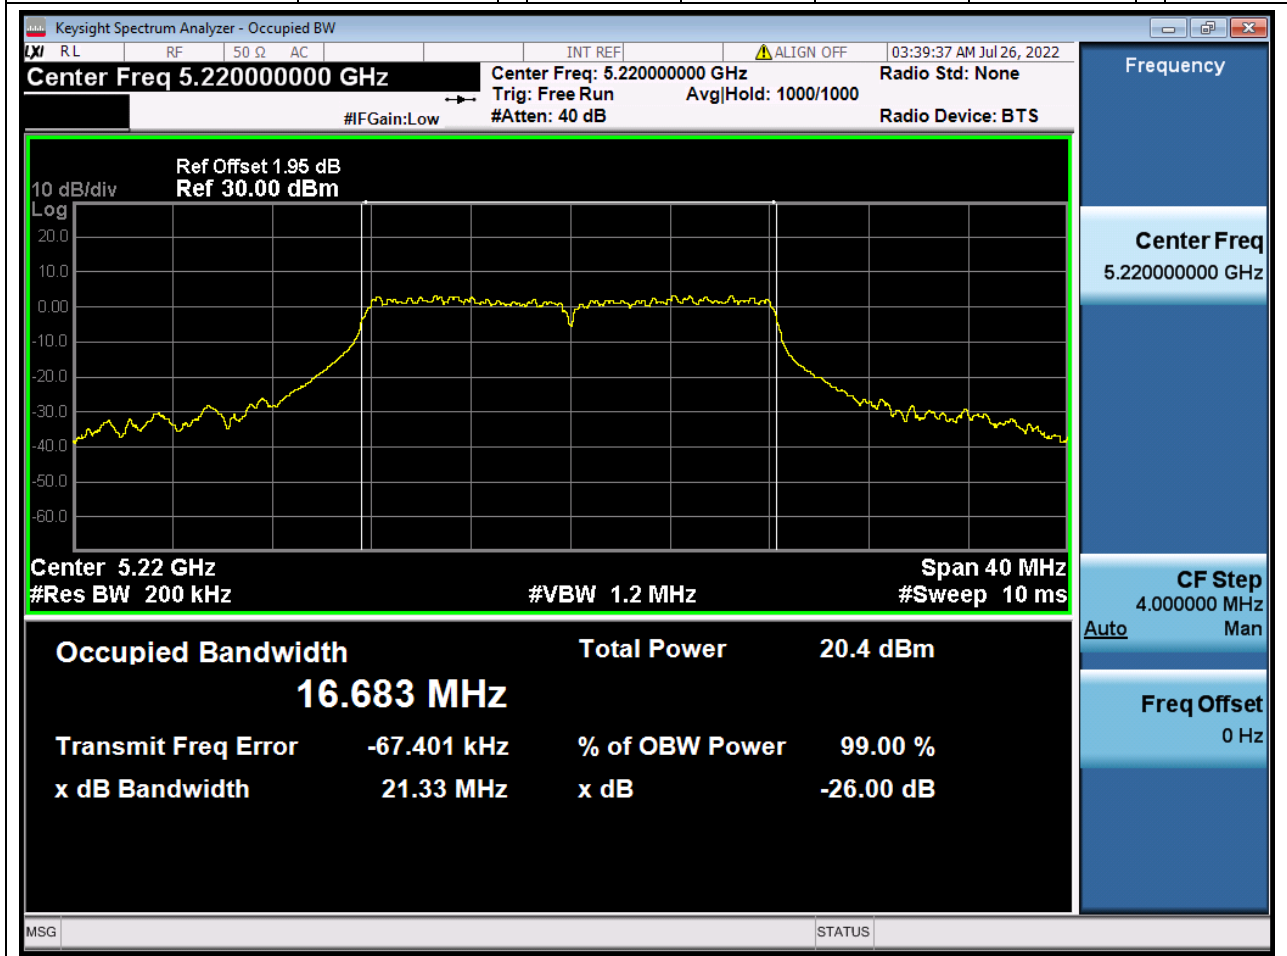

2. 802.11a_20M_U-NII-1_M

2.1. A.2.2-99% Bandwidth(NTNV)

Center Frequency (MHz)	OBW Power (%)	RBW (MHz)	Detector	Limit (MHz)	OBW (MHz)	Verdict
5220	99	0.2	Peak	0	16.682903	Unknown