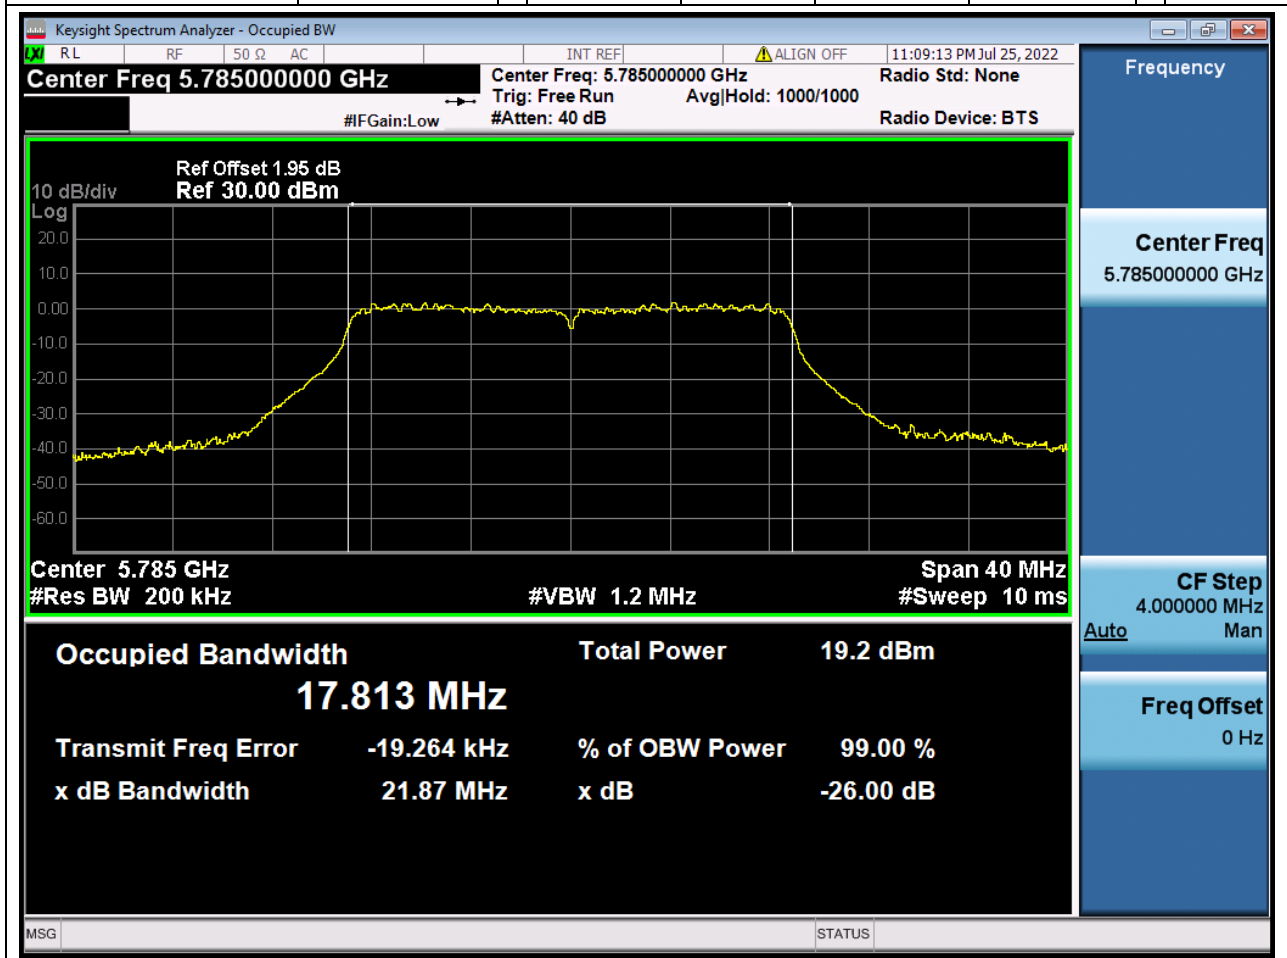

24. 802.11ac_20M_U-NII-3_M

24.1. A.2.2-99% Bandwidth(NTNV)

Center Frequency (MHz)	OBW Power (%)	RBW (MHz)	Detector	Limit (MHz)	OBW (MHz)	Verdict
5785	99	0.2	Peak	0	17.813154	Unknown