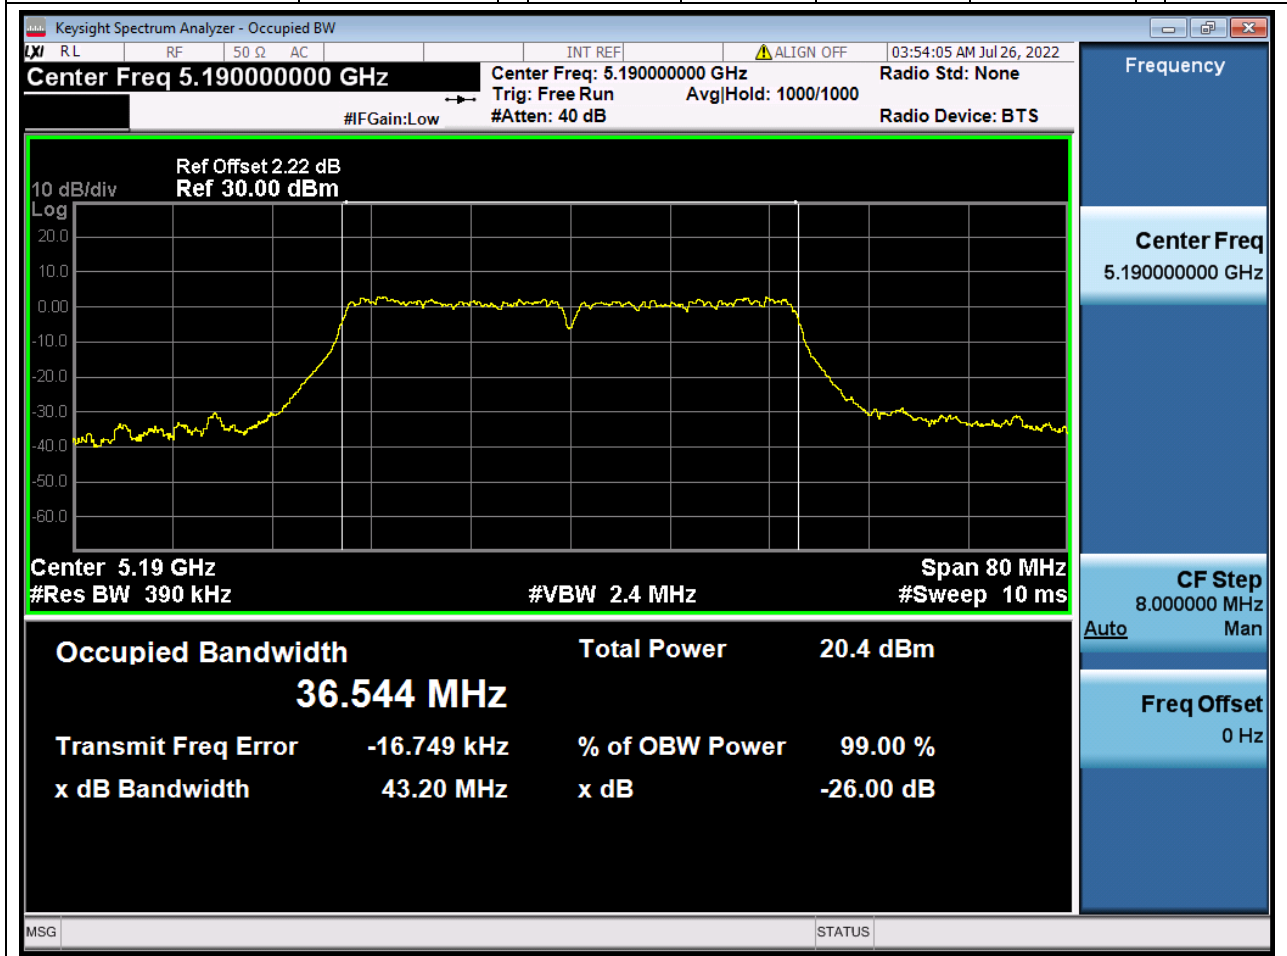

7. 802.11n_40M_U-NII-1_L

7.1. A.2.2-99% Bandwidth(NTNV)

Center Frequency (MHz)	OBW Power (%)	RBW (MHz)	Detector	Limit (MHz)	OBW (MHz)	Verdict
5190	99	0.39	Peak	0	36.544011	Unknown