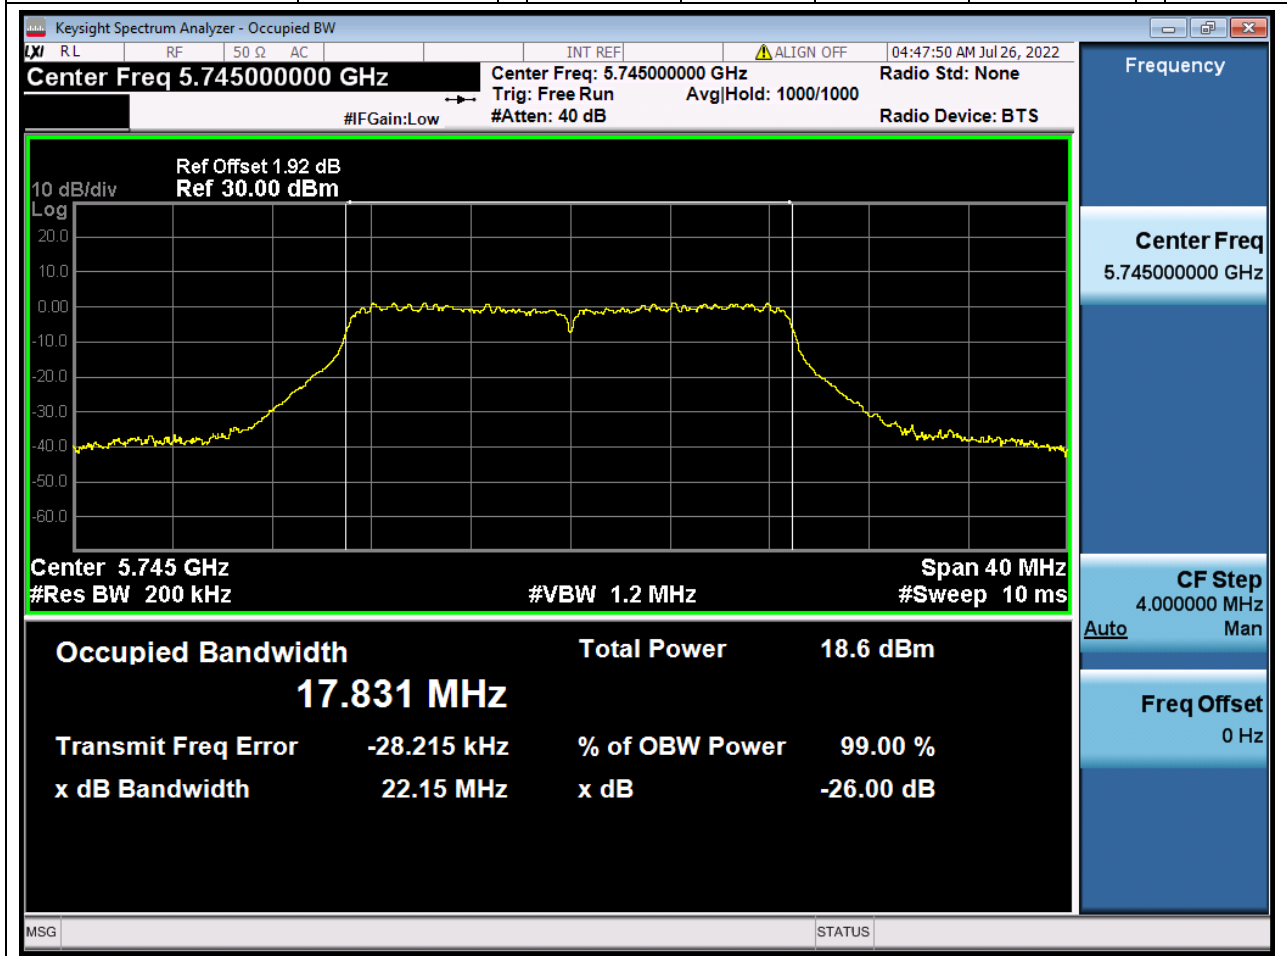

18. 802.11n_20M_U-NII-3_L

18.1. A.2.2-99% Bandwidth(NTNV)

Center Frequency (MHz)	OBW Power (%)	RBW (MHz)	Detector	Limit (MHz)	OBW (MHz)	Verdict
5745	99	0.2	Peak	0	17.830705	Unknown