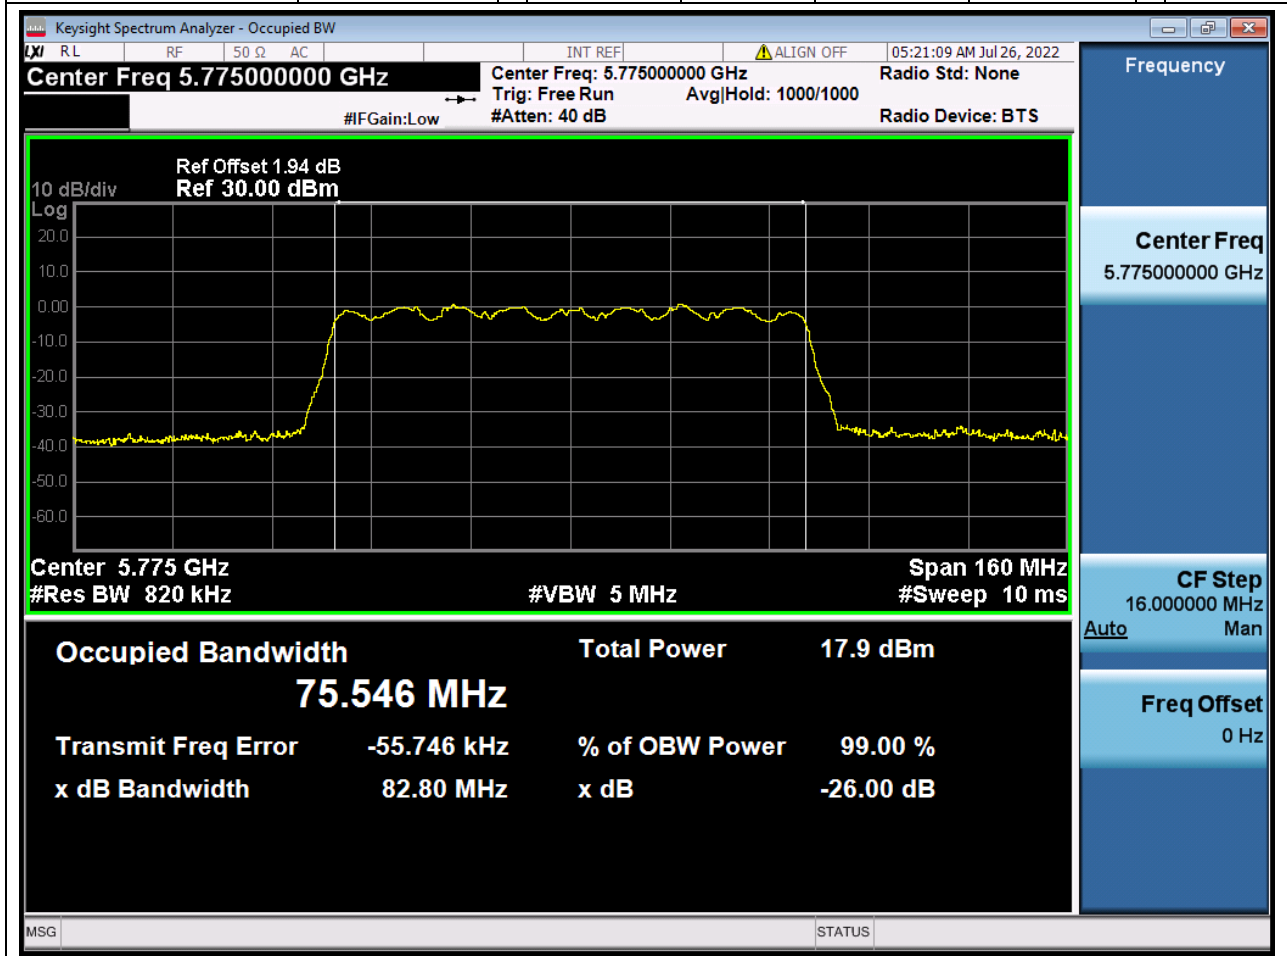

28. 802.11ac_80M_U-NII-3_M

28.1. A.2.2-99% Bandwidth(NTNV)

Center Frequency (MHz)	OBW Power (%)	RBW (MHz)	Detector	Limit (MHz)	OBW (MHz)	Verdict
5775	99	0.82	Peak	0	75.545909	Unknown