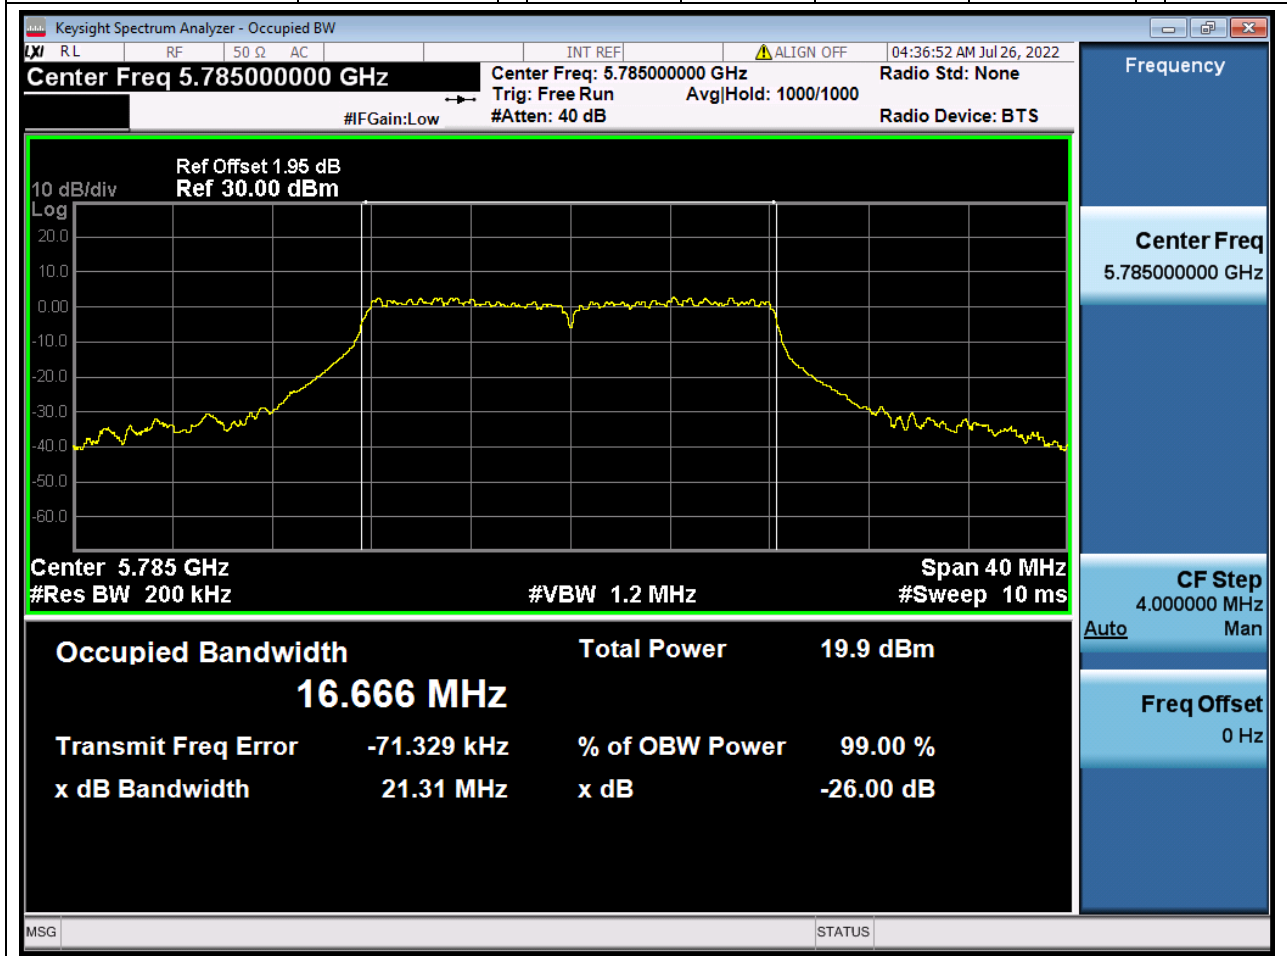

16. 802.11a_20M_U-NII-3_M

16.1. A.2.2-99% Bandwidth(NTNV)

Center Frequency (MHz)	OBW Power (%)	RBW (MHz)	Detector	Limit (MHz)	OBW (MHz)	Verdict
5785	99	0.2	Peak	0	16.665839	Unknown