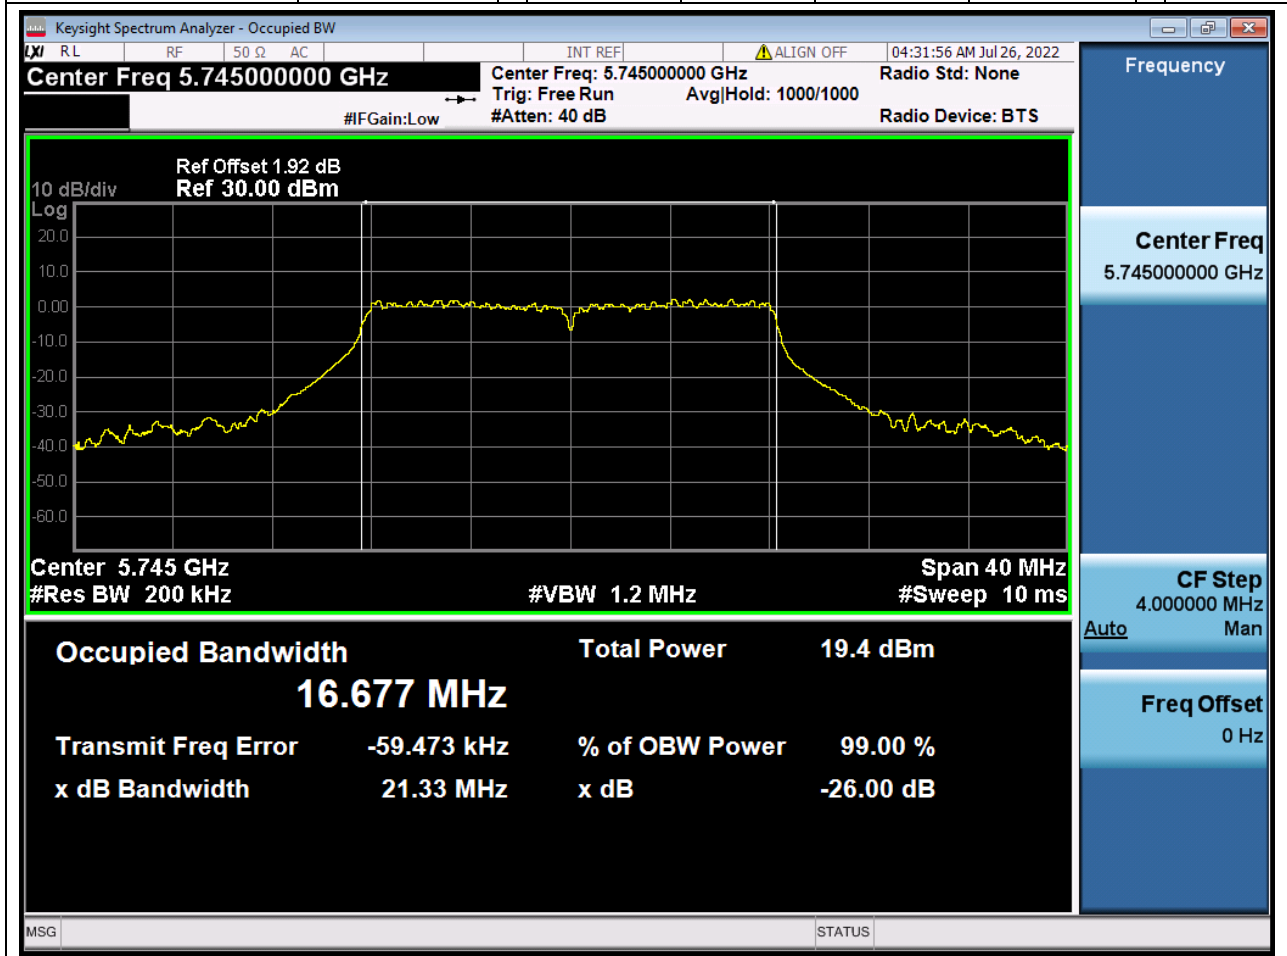

15. 802.11a_20M_U-NII-3_L

15.1. A.2.2-99% Bandwidth(NTNV)

Center Frequency (MHz)	OBW Power (%)	RBW (MHz)	Detector	Limit (MHz)	OBW (MHz)	Verdict
5745	99	0.2	Peak	0	16.677046	Unknown