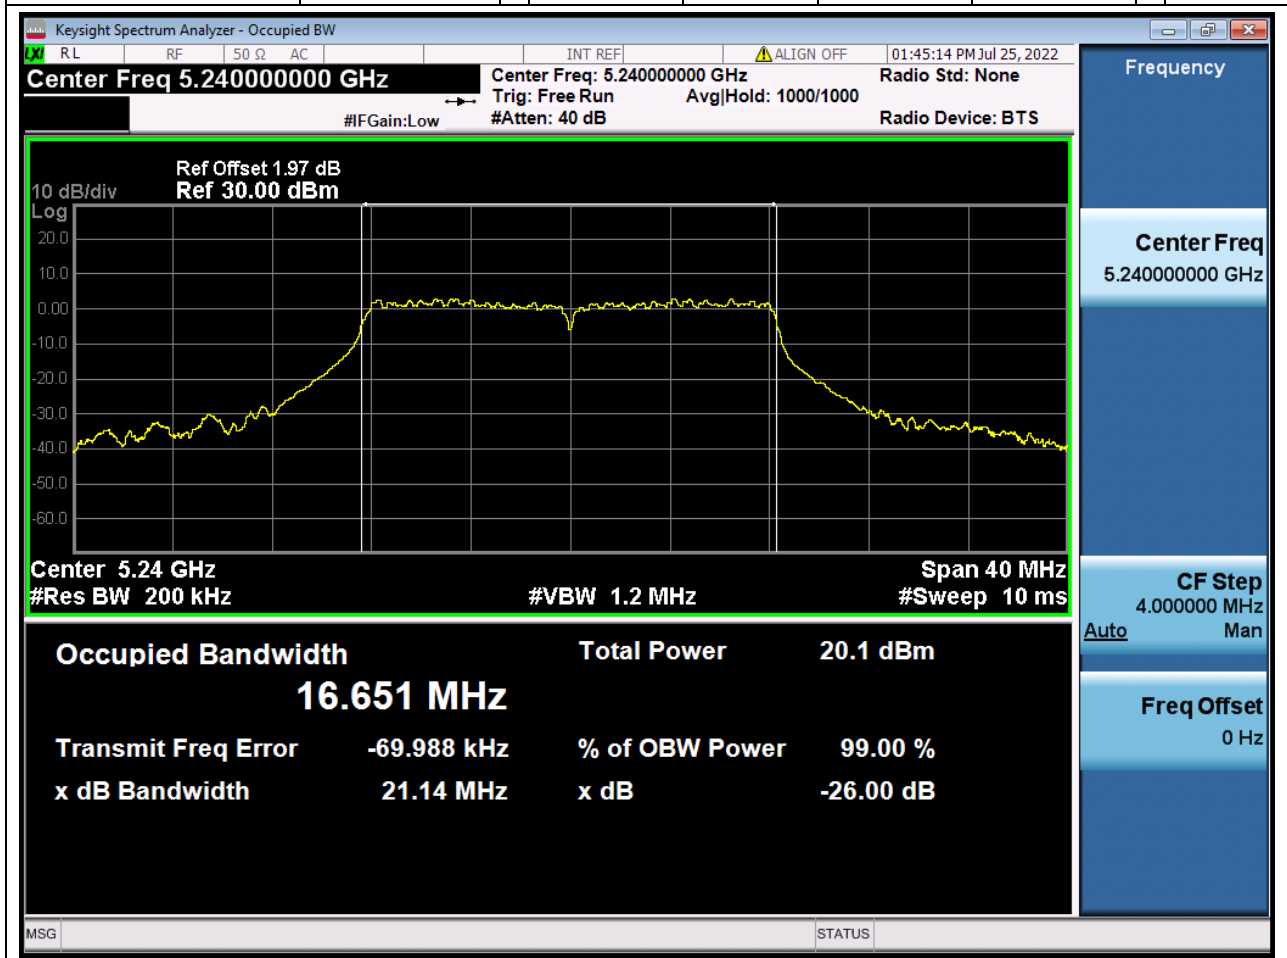

3. 802.11a_20M_U-NII-1_H

3.1. A.2.2-99% Bandwidth(NTNV)

Center Frequency (MHz)	OBW Power (%)	RBW (MHz)	Detector	Limit (MHz)	OBW (MHz)	Verdict
5240	99	0.2	Peak	0	16.65071	Unknown