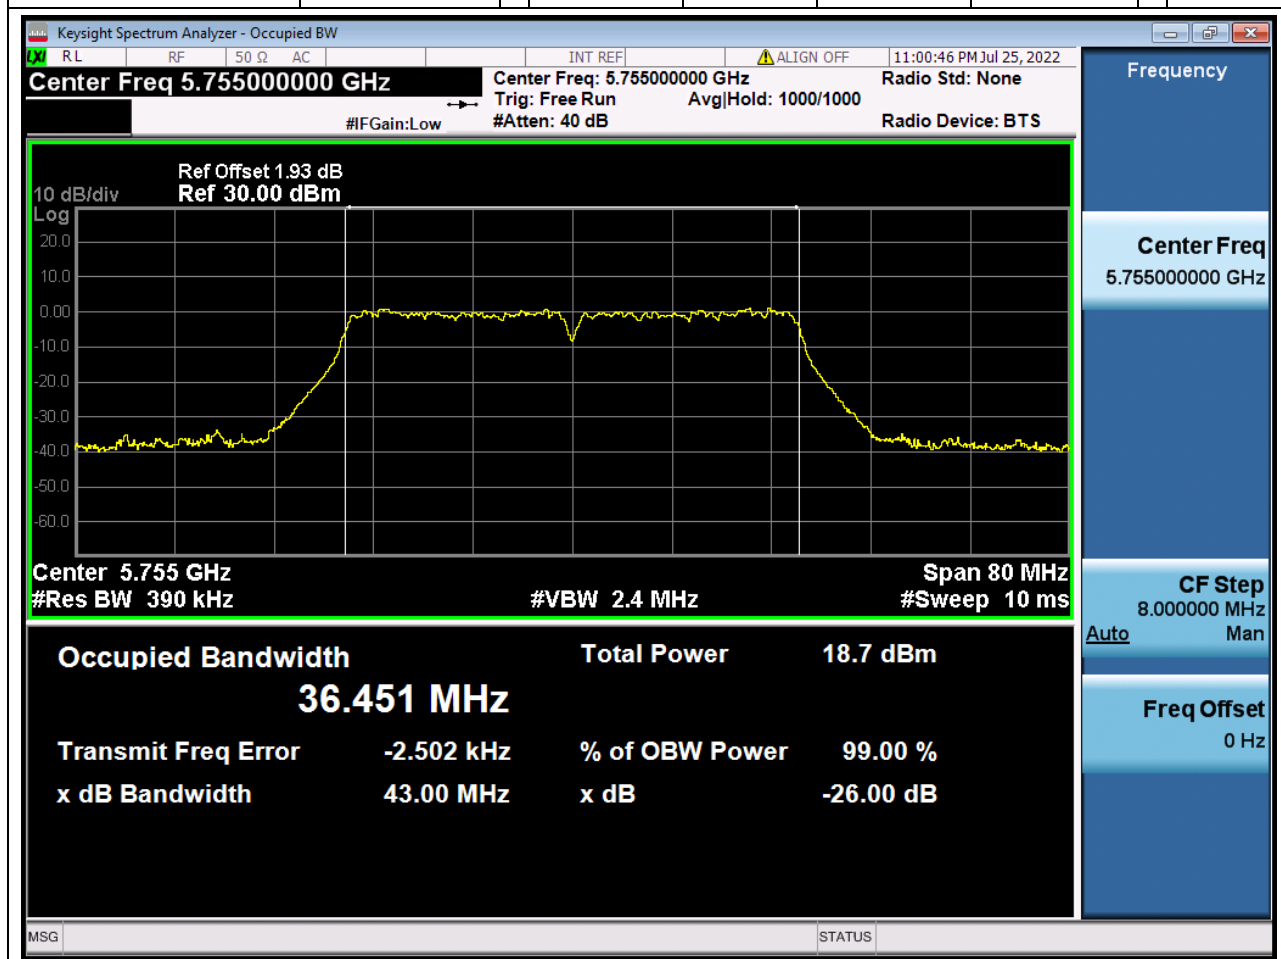

21. 802.11n_40M_U-NII-3_L

21.1. A.2.2-99% Bandwidth(NTNV)

Center Frequency (MHz)	OBW Power (%)	RBW (MHz)	Detector	Limit (MHz)	OBW (MHz)	Verdict
5755	99	0.39	Peak	0	36.451431	Unknown