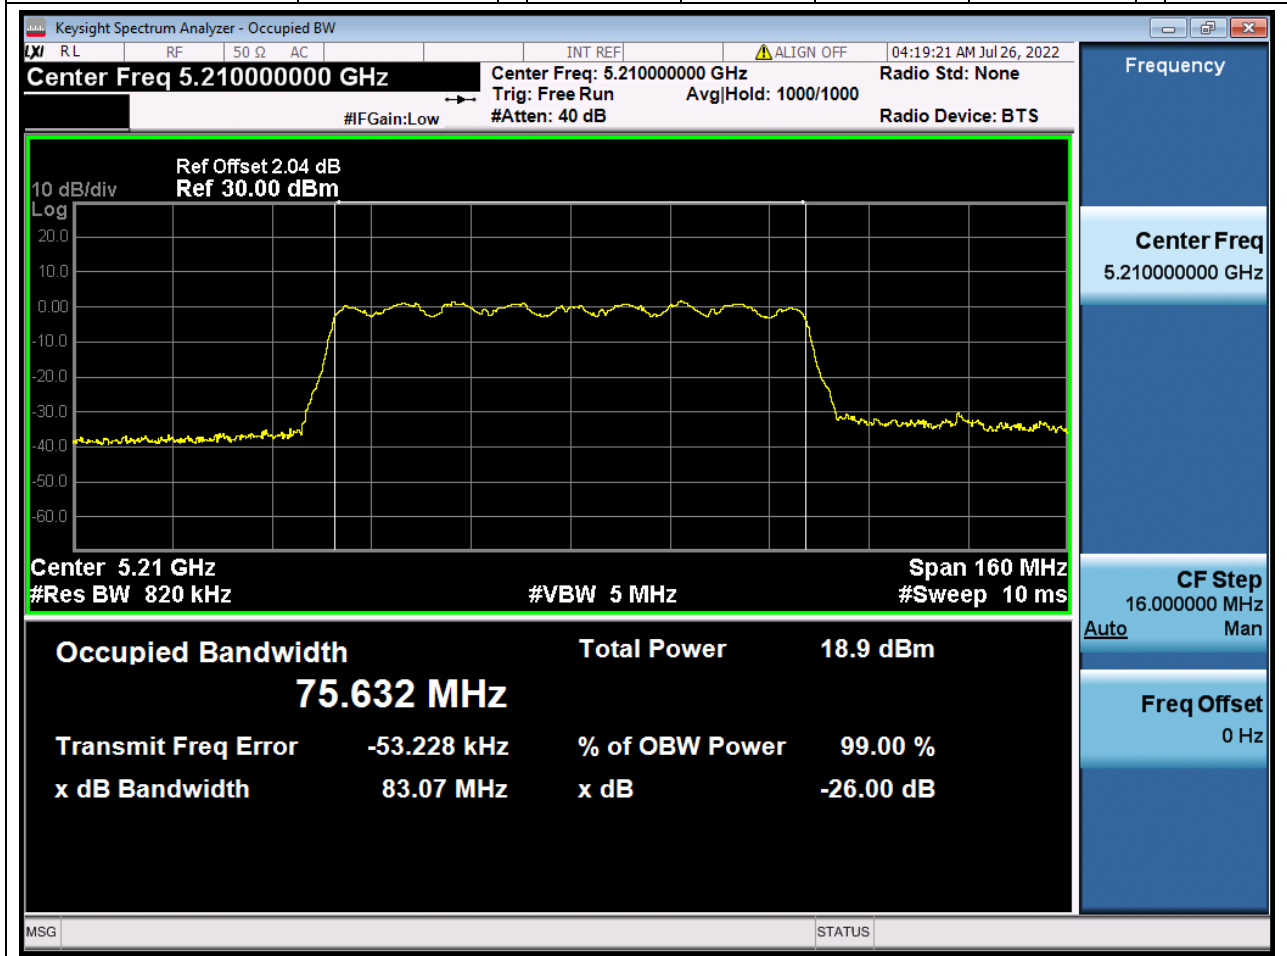

14. 802.11ac_80M_U-NII-1_M

14.1. A.2.2-99% Bandwidth(NTNV)

Center Frequency (MHz)	OBW Power (%)	RBW (MHz)	Detector	Limit (MHz)	OBW (MHz)	Verdict
5210	99	0.82	Peak	0	75.631558	Unknown