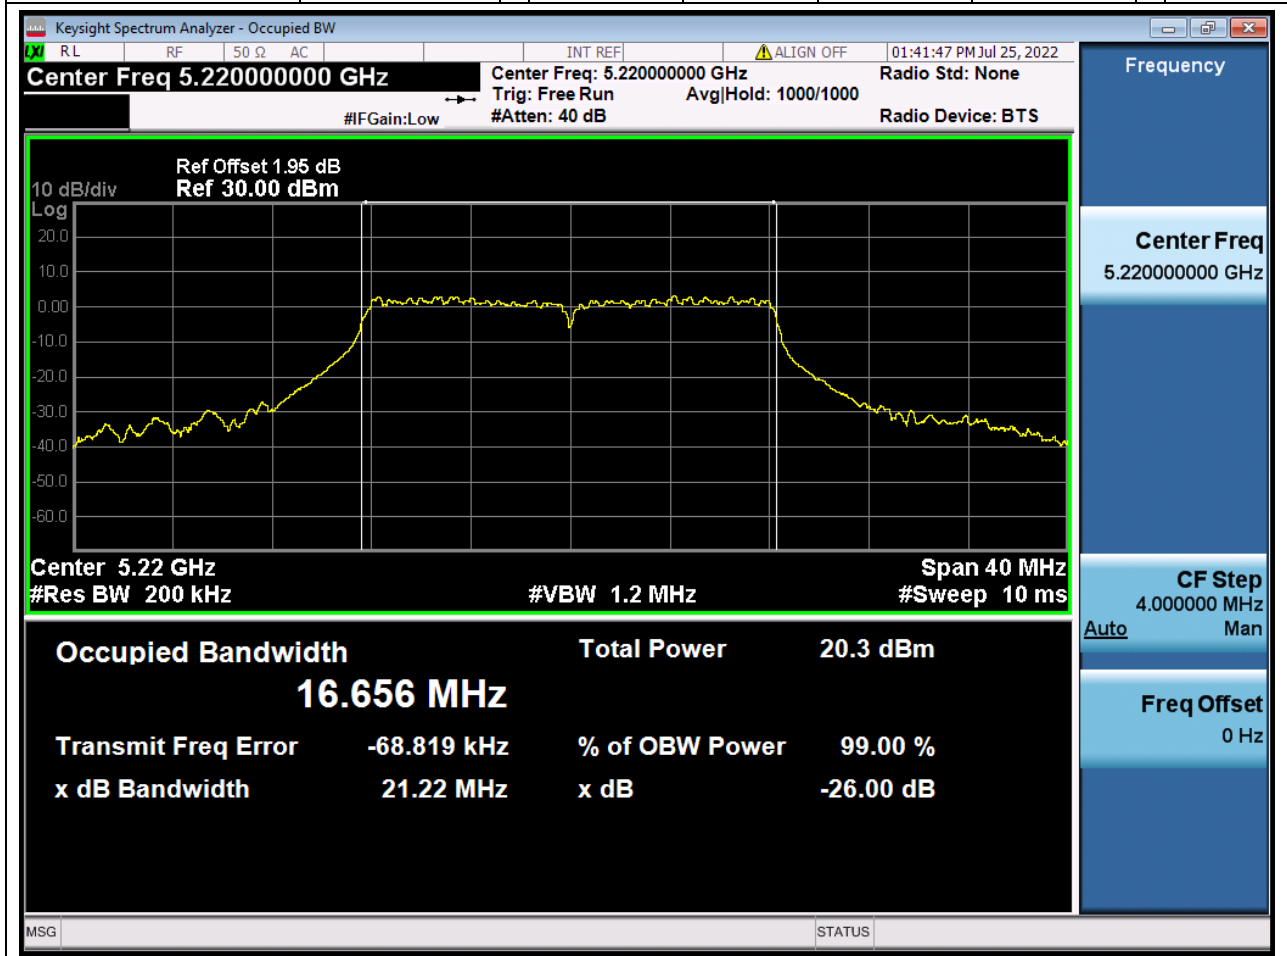

2. 802.11a_20M_U-NII-1_M

2.1. A.2.2-99% Bandwidth(NTNV)

Center Frequency (MHz)	OBW Power (%)	RBW (MHz)	Detector	Limit (MHz)	OBW (MHz)	Verdict
5220	99	0.2	Peak	0	16.65579	Unknown