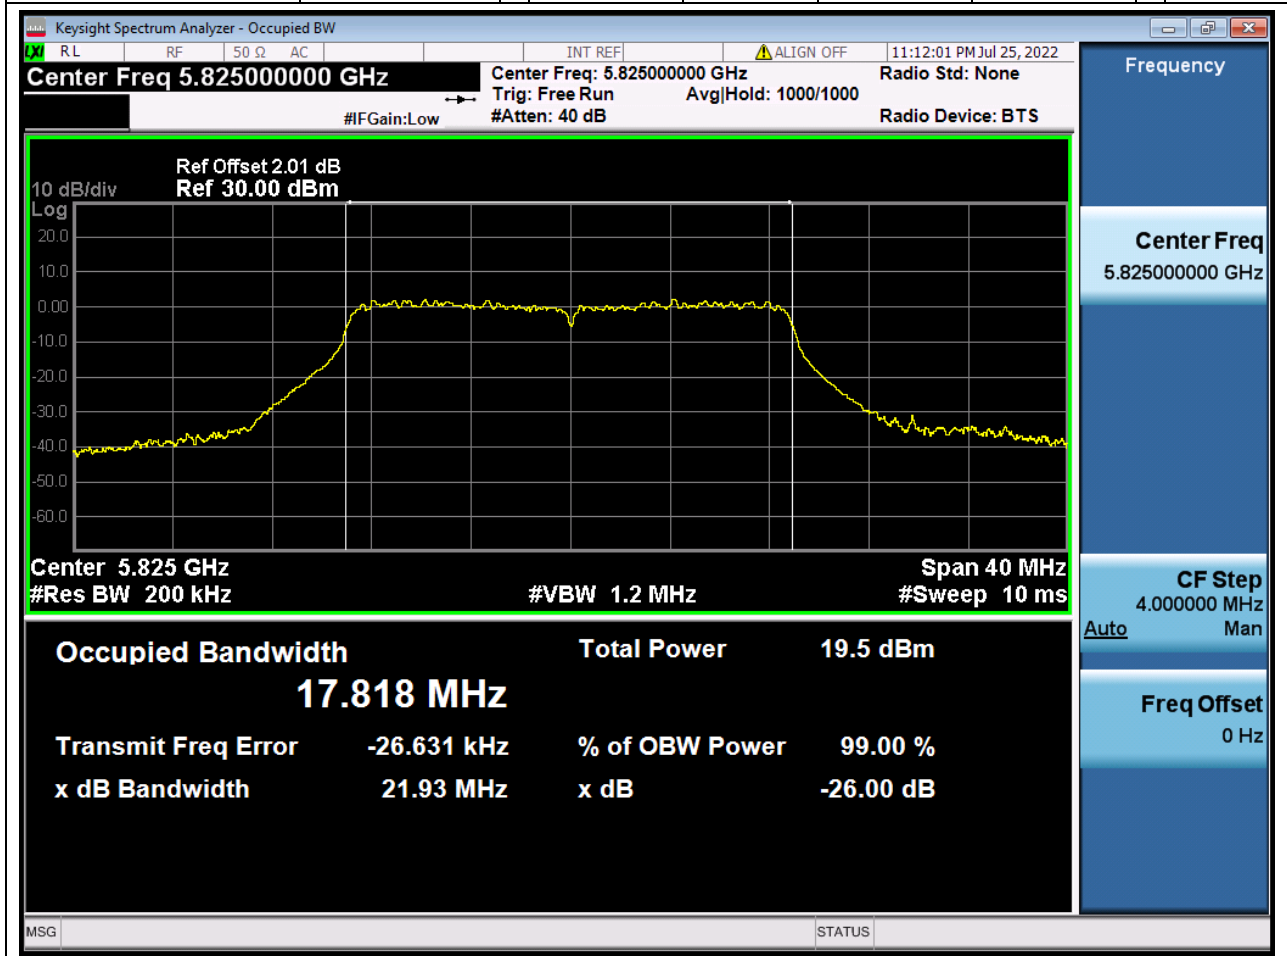

25. 802.11ac_20M_U-NII-3_H

25.1. A.2.2-99% Bandwidth(NTNV)

Center Frequency (MHz)	OBW Power (%)	RBW (MHz)	Detector	Limit (MHz)	OBW (MHz)	Verdict
5825	99	0.2	Peak	0	17.81843	Unknown