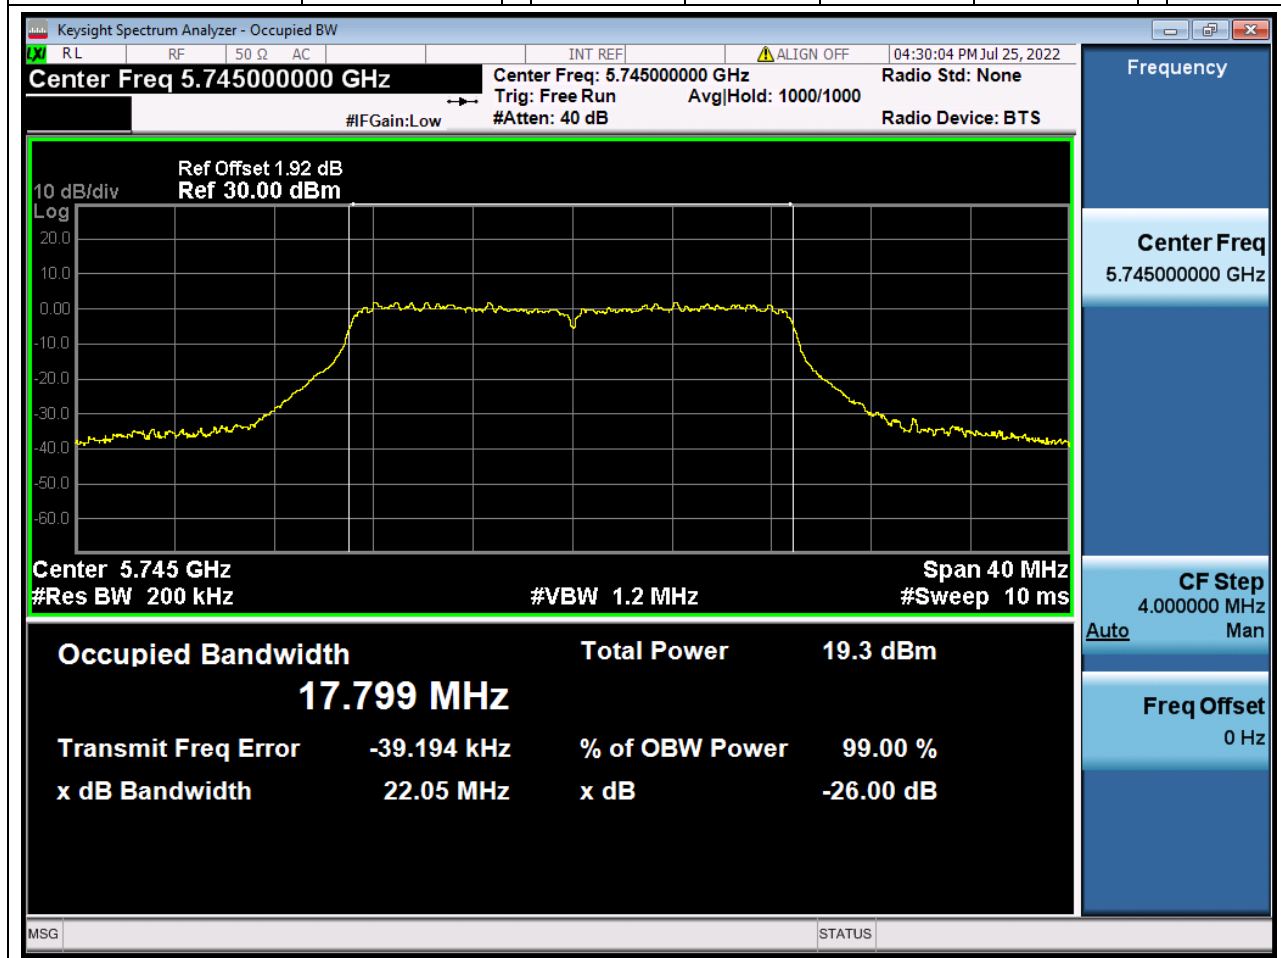

15. 802.11a_20M_U-NII-3_L

15.1. A.2.2-99% Bandwidth(NTNV)

Center Frequency (MHz)	OBW Power (%)	RBW (MHz)	Detector	Limit (MHz)	OBW (MHz)	Verdict
5745	99	0.2	Peak	0	17.79896	Unknown