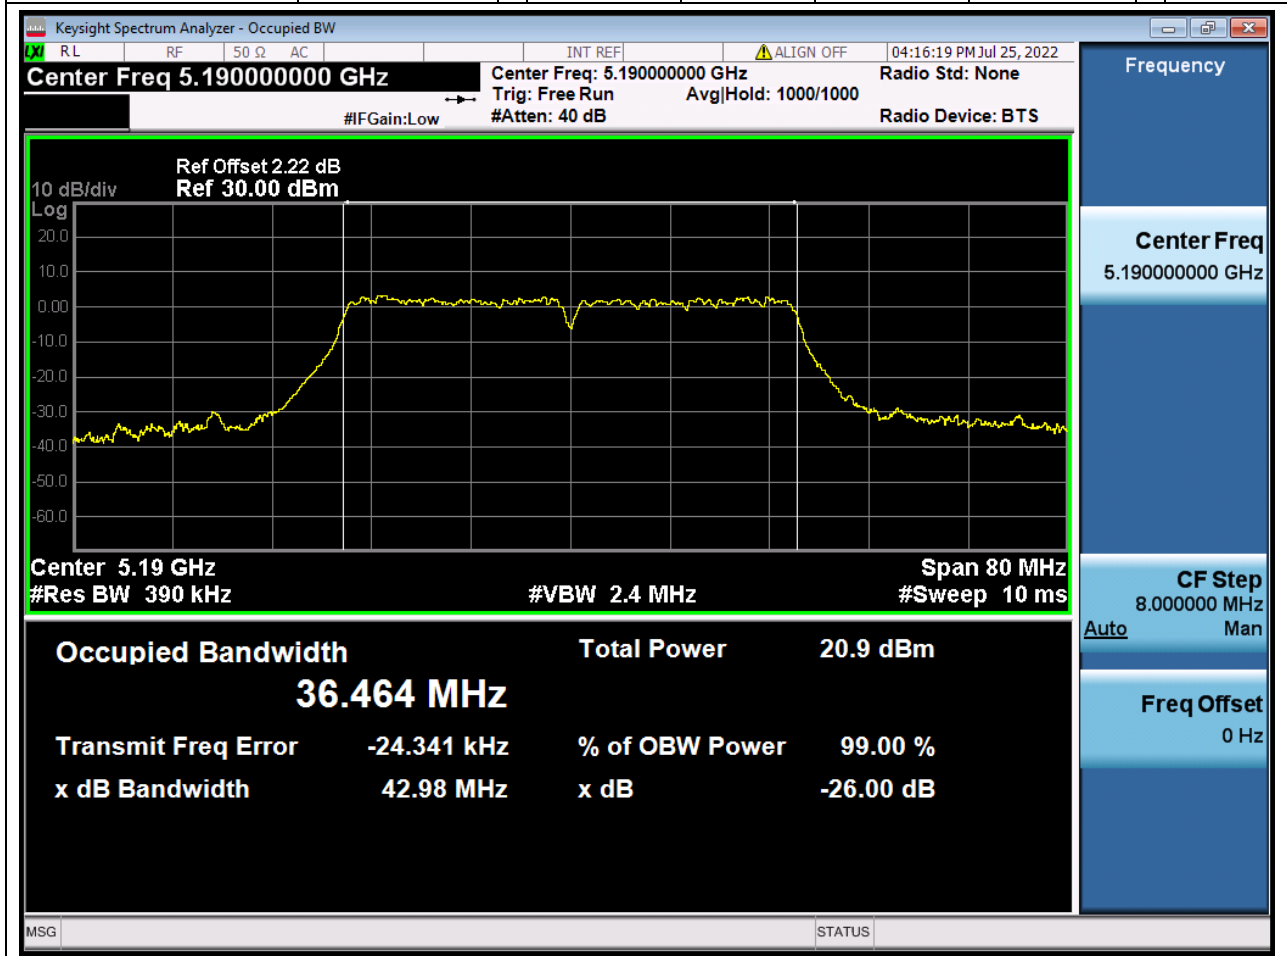

12. 802.11ac_40M_U-NII-1_L

12.1. A.2.2-99% Bandwidth(NTNV)

Center Frequency (MHz)	OBW Power (%)	RBW (MHz)	Detector	Limit (MHz)	OBW (MHz)	Verdict
5190	99	0.39	Peak	0	36.463961	Unknown