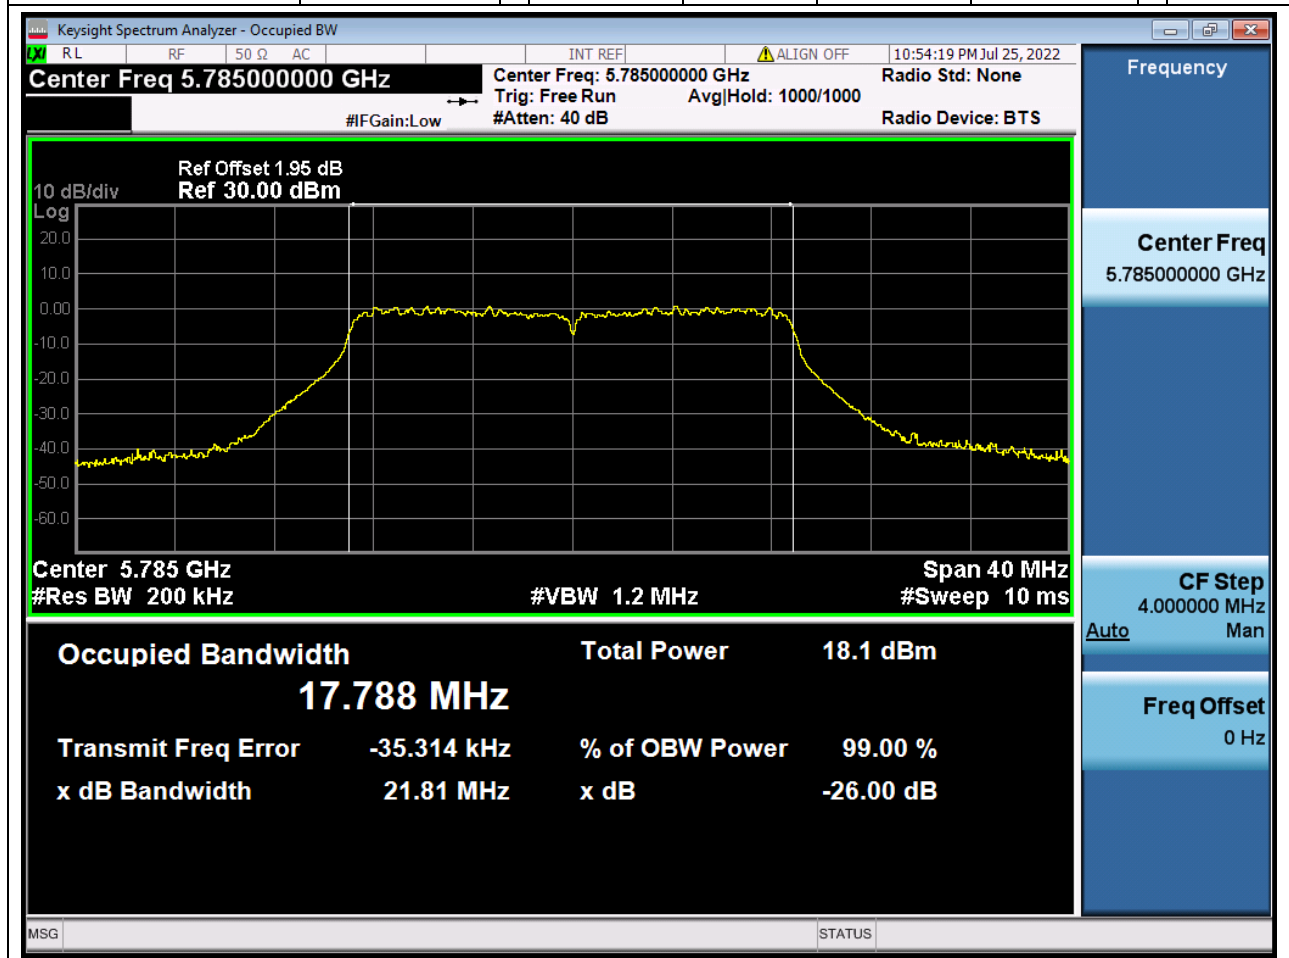

19. 802.11n_20M_U-NII-3_M

19.2. A.2.2-99% Bandwidth(NTNV)

Center Frequency (MHz)	OBW Power (%)	RBW (MHz)	Detector	Limit (MHz)	OBW (MHz)	Verdict
5785	99	0.2	Peak	0	17.787634	Unknown