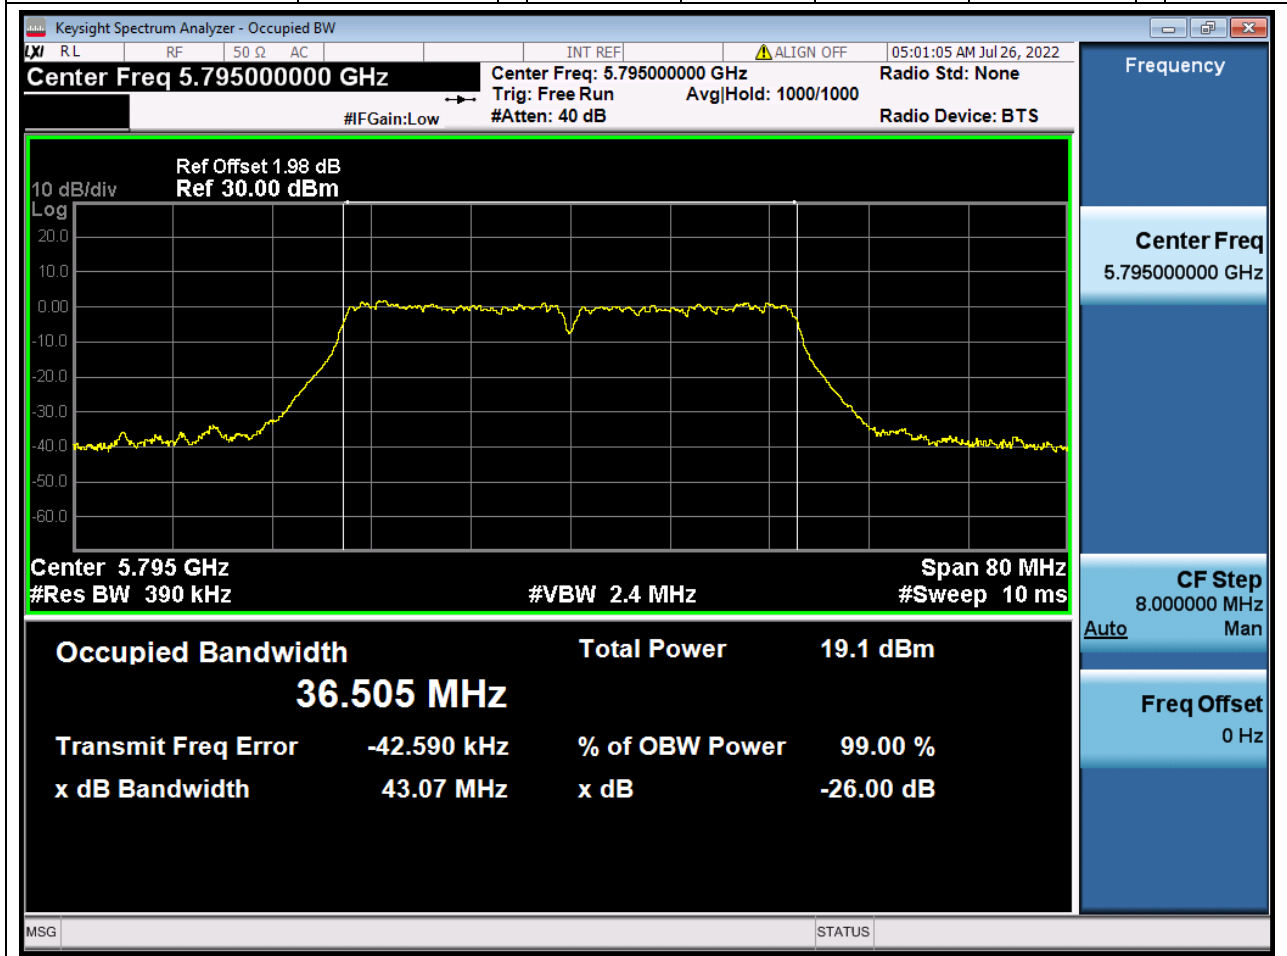

22. 802.11n_40M_U-NII-3_H

22.1. A.2.2-99% Bandwidth(NTNV)

Center Frequency (MHz)	OBW Power (%)	RBW (MHz)	Detector	Limit (MHz)	OBW (MHz)	Verdict
5795	99	0.39	Peak	0	36.505098	Unknown