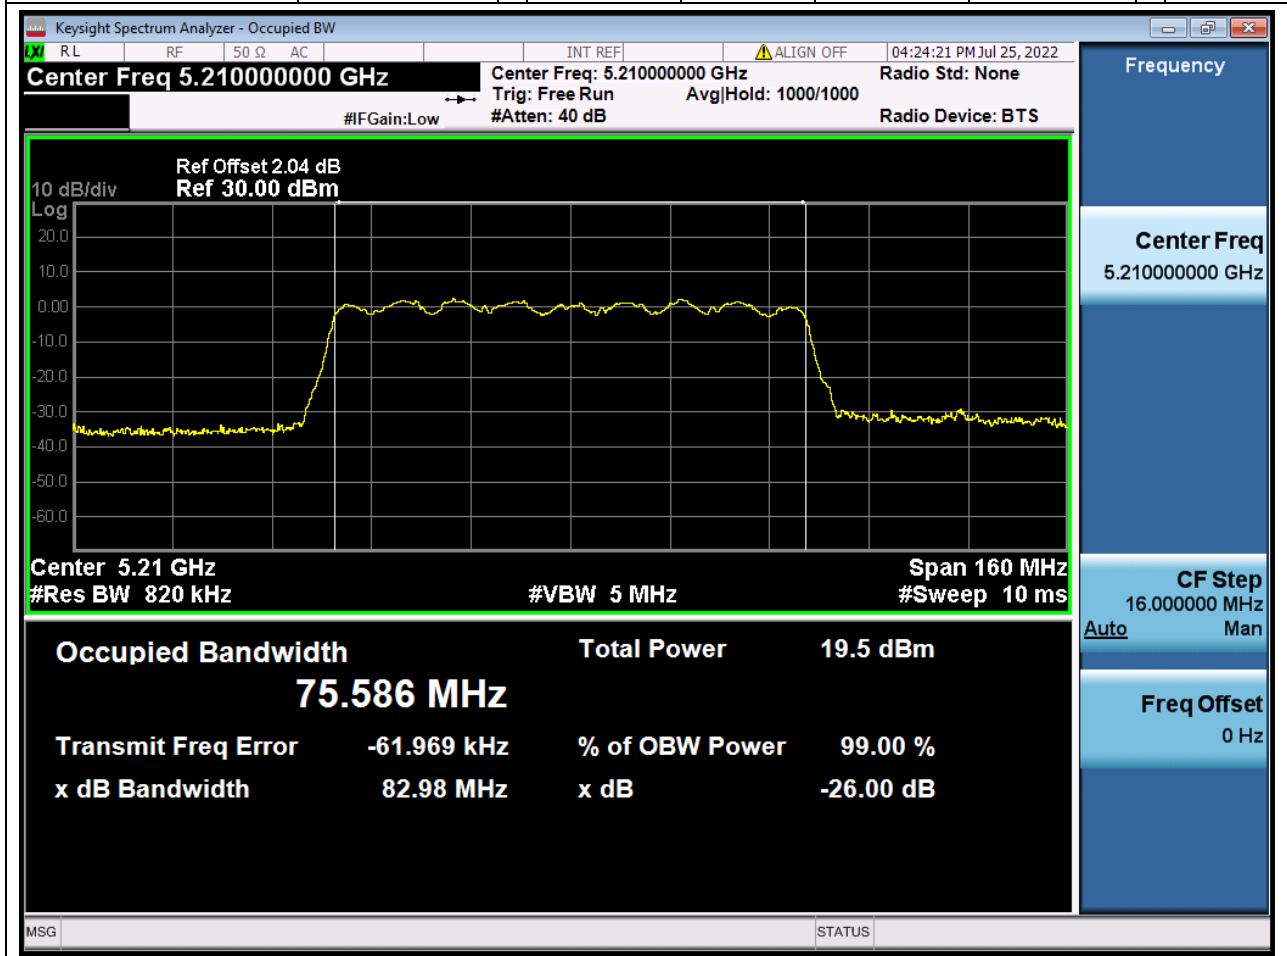

14. 802.11ac_80M_U-NII-1_M

14.1. A.2.2-99% Bandwidth(NTNV)

Center Frequency (MHz)	OBW Power (%)	RBW (MHz)	Detector	Limit (MHz)	OBW (MHz)	Verdict
5210	99	0.82	Peak	0	75.585898	Unknown