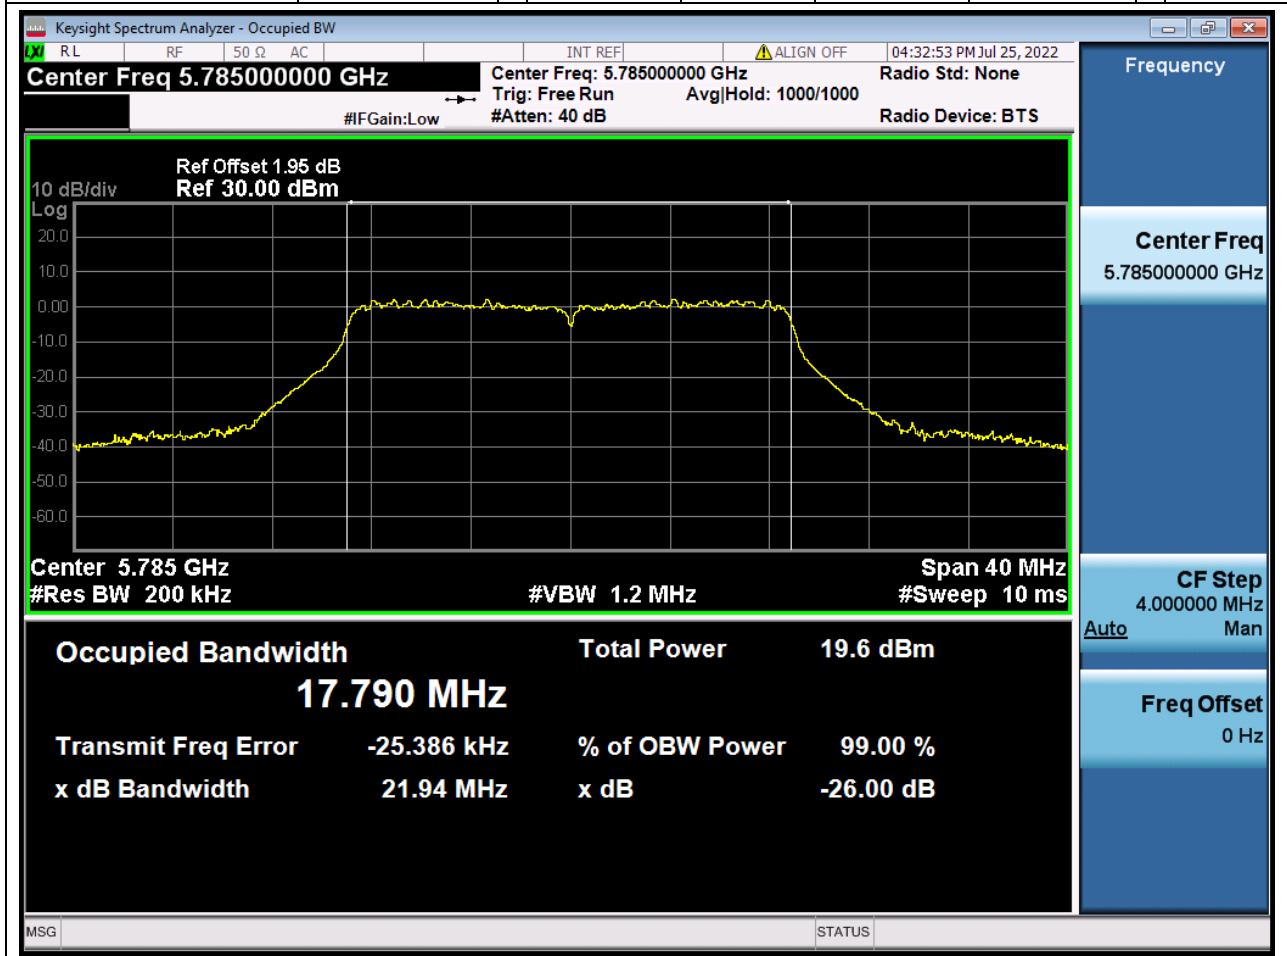

16. 802.11a_20M_U-NII-3_M

16.1. A.2.2-99% Bandwidth(NTNV)

Center Frequency (MHz)	OBW Power (%)	RBW (MHz)	Detector	Limit (MHz)	OBW (MHz)	Verdict
5785	99	0.2	Peak	0	17.790195	Unknown