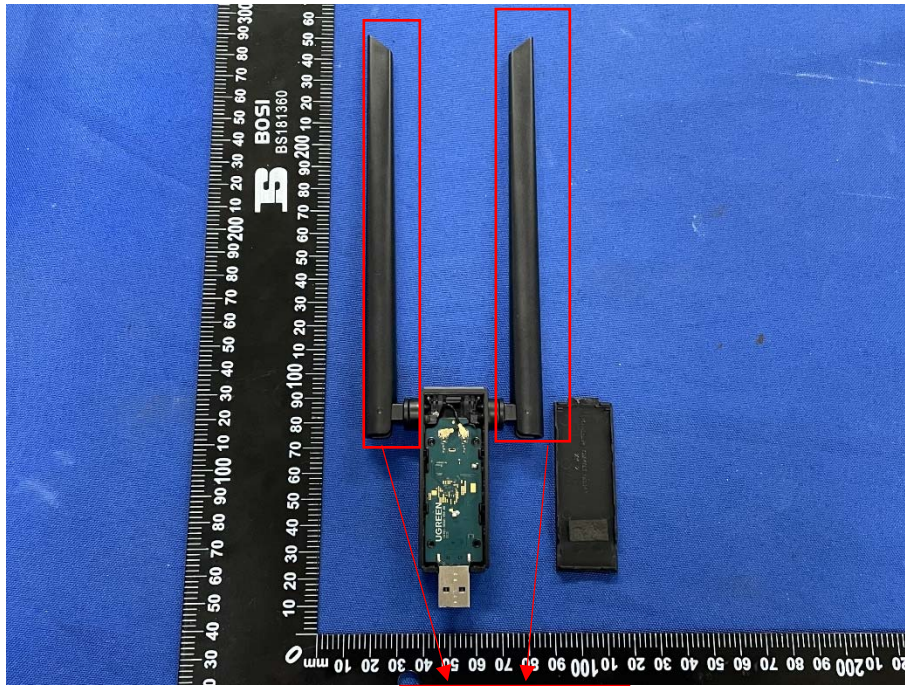

ANNEX C EUT INTERNAL PHOTOS

EUT UNCOVER VIEW

Dipole Antenna

MAIN BOARD TOP VIEW (WITH SHIELDING)

MAIN BOARD TOP VIEW (WITHOUT SHIELDING)

MAIN BOARD REAR VIEW