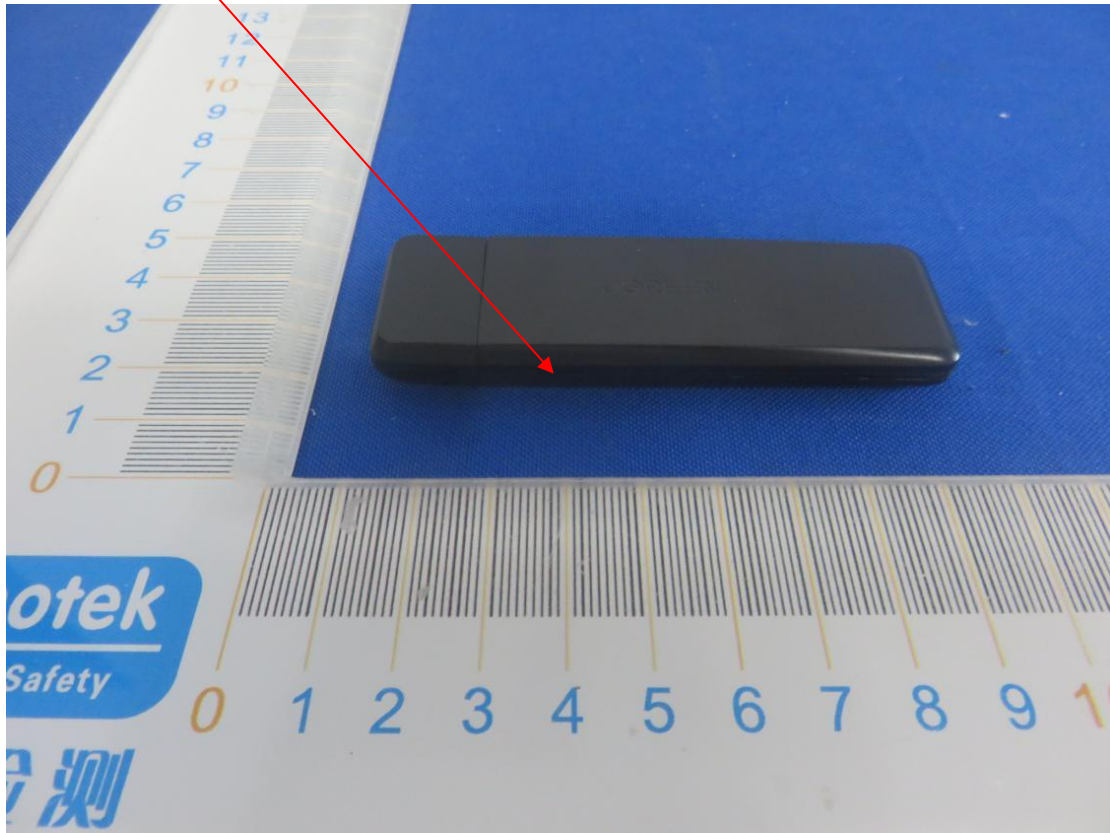

Label Location:

Product Name: AC1300 Dual-Band Wireless Adapter
Model No.: CM492
FCC: 2AQI5-CM492