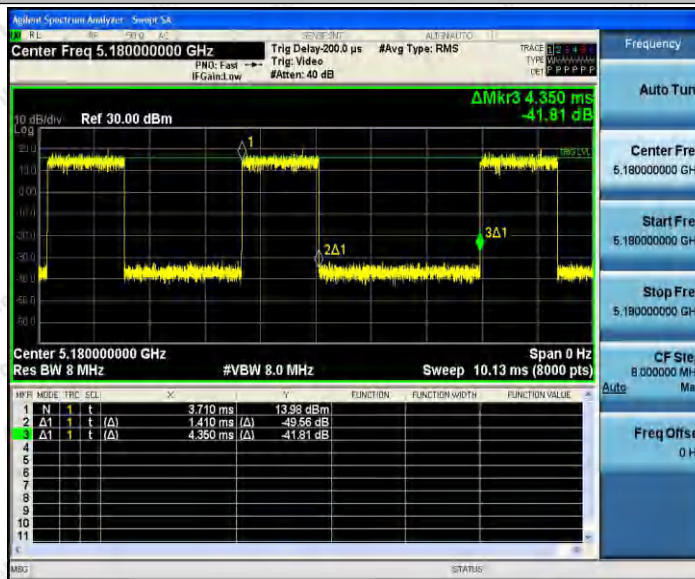

11A_Ant2_5180