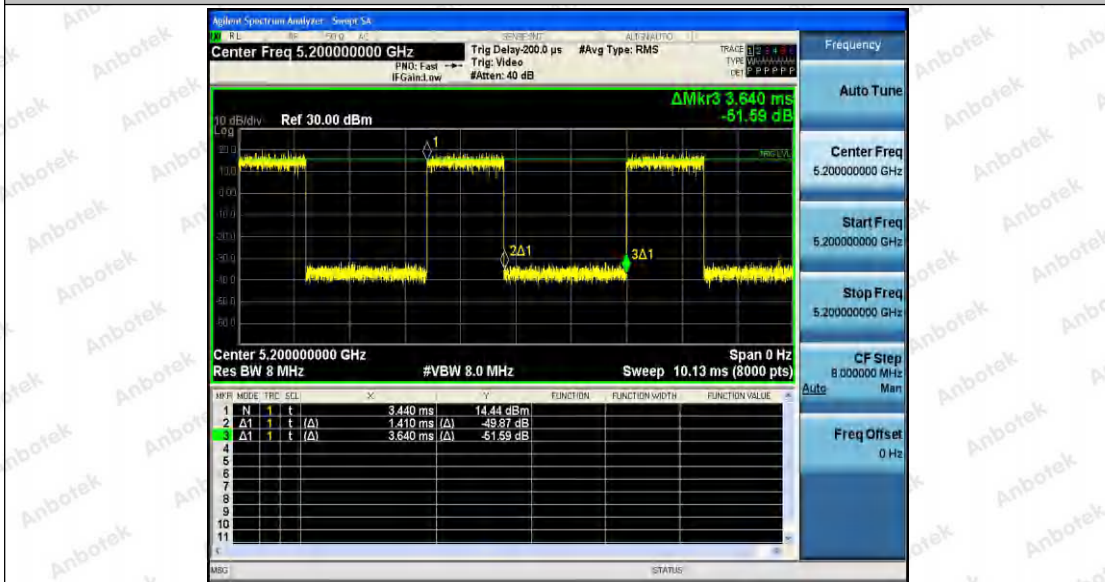

## Test Graphs

11A\_Ant1\_5180

11A\_Ant2\_5180

11A\_Ant1\_5200

11A\_Ant2\_5200

11A\_Ant1\_5240

**Shenzhen Anbotek Compliance Laboratory Limited**

Address: 1/F., Building D, Sogood Science and Technology Park, Sanwei Community, Hangcheng Street, Bao'an District, Shenzhen, Guangdong, China.