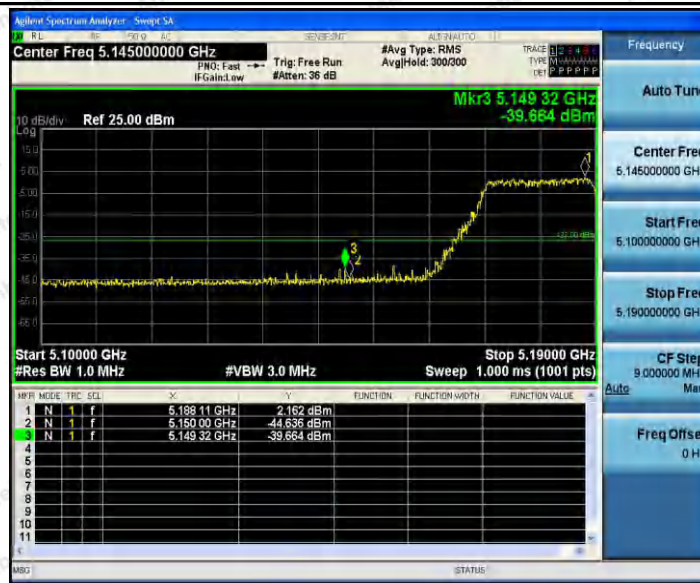

Shenzhen Anbotek Compliance Laboratory Limited

Address: 1/F., Building D, Sogood Science and Technology Park, Sanwei Community, Hangcheng Street, Bao'an District, Shenzhen, Guangdong, China.
Tel: (86) 755-26066440 Fax: (86) 755-26014772 Email: service@anbotek.com

Hotline 400-003-0500
www.anbotek.com