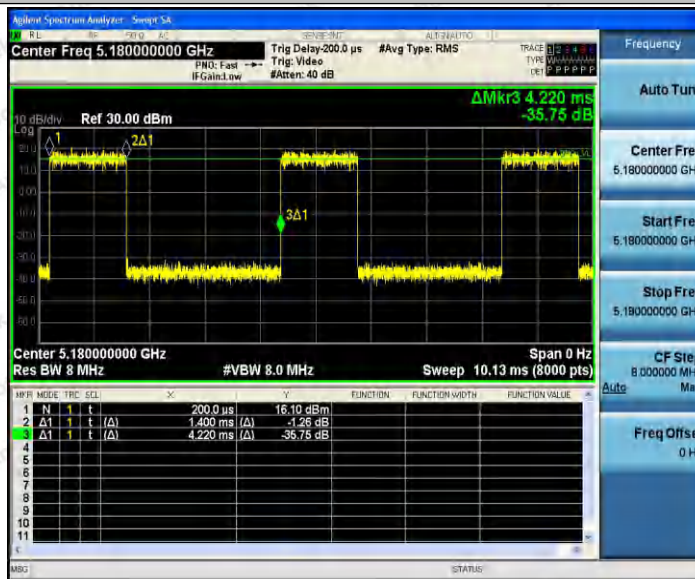

Test Graphs

11A_Ant1_5180