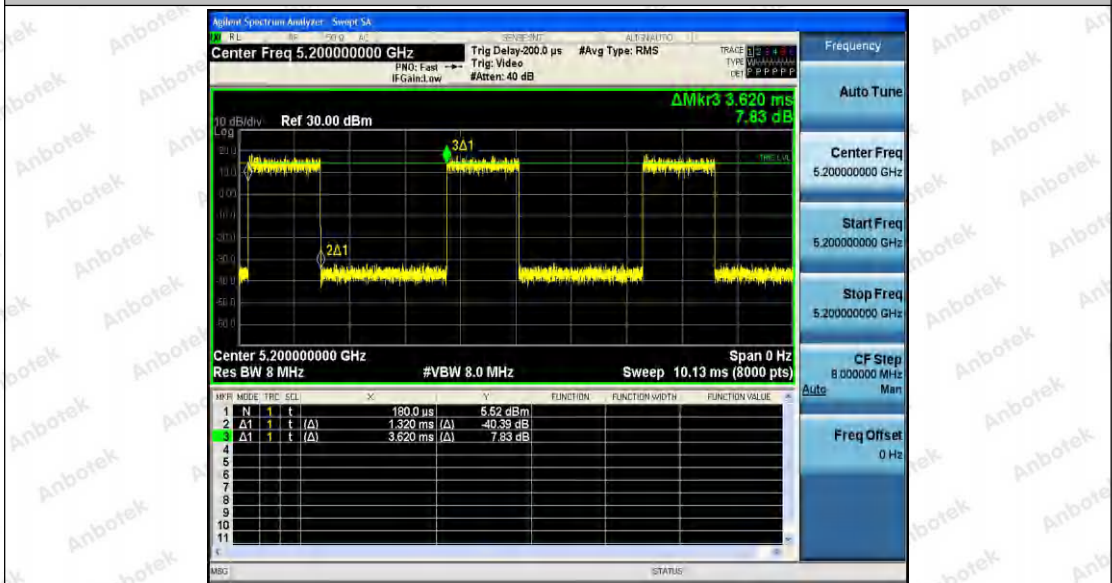

11AC20SISO_Ant2_5200

Shenzhen Anbotek Compliance Laboratory Limited

Address: 1/F., Building D, Sogood Science and Technology Park, Sanwei Community, Hangcheng Street, Bao'an District, Shenzhen, Guangdong, China.
Tel: (86) 755-26066440 Fax: (86) 755-26014772 Email: service@anbotek.com

Hotline
400-003-0500
www.anbotek.com