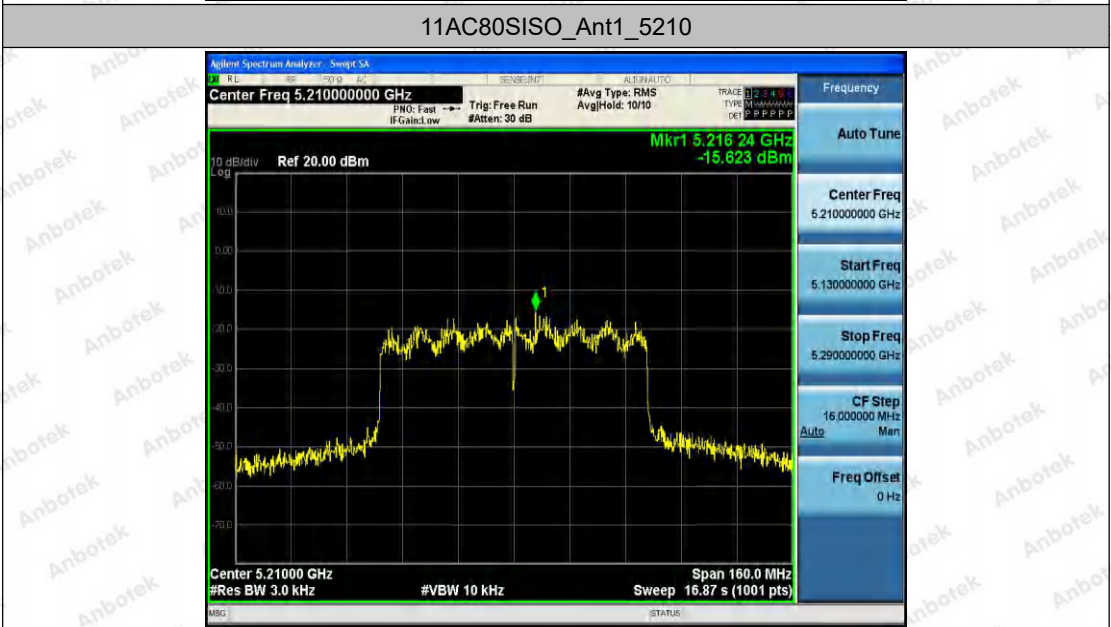

11AC80SISO_Ant2_5210

Shenzhen Anbotek Compliance Laboratory Limited

Address: 1/F., Building D, Sogood Science and Technology Park, Sanwei Community, Hangcheng Street, Bao'an District, Shenzhen, Guangdong, China.
Tel: (86) 755-26066440 Fax: (86) 755-26014772 Email: service@anbotek.com

Hotline
400-003-0500
www.anbotek.com