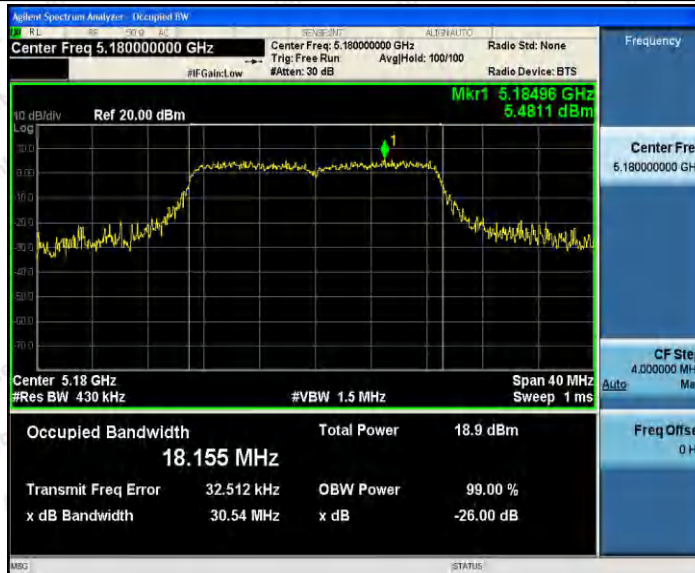

11AC20SISO_Ant1_5180

11AC20SISO_Ant2_5180

Shenzhen Anbotek Compliance Laboratory Limited

Address: 1/F., Building D, Sogood Science and Technology Park, Sanwei Community, Hangcheng Street, Bao'an District, Shenzhen, Guangdong, China.

Tel: (86) 755-26066440 Fax: (86) 755-26014772 Email: service@anbotek.com

Hotline
400-003-0500
www.anbotek.com