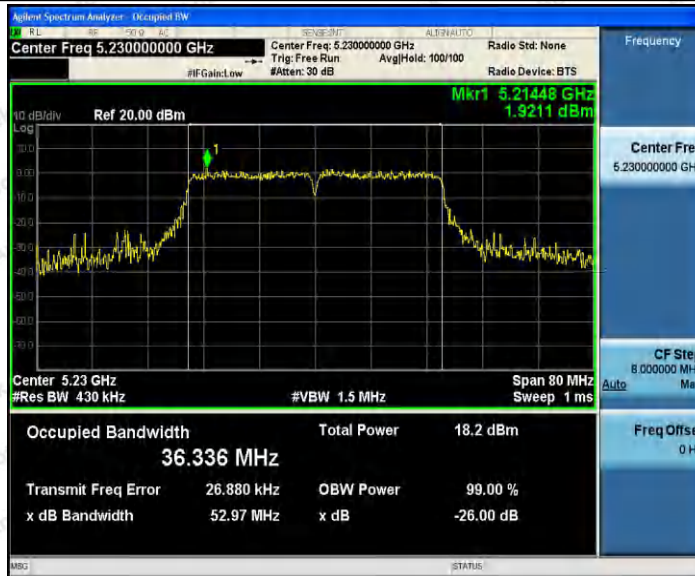

11N40SISO_Ant2_5230