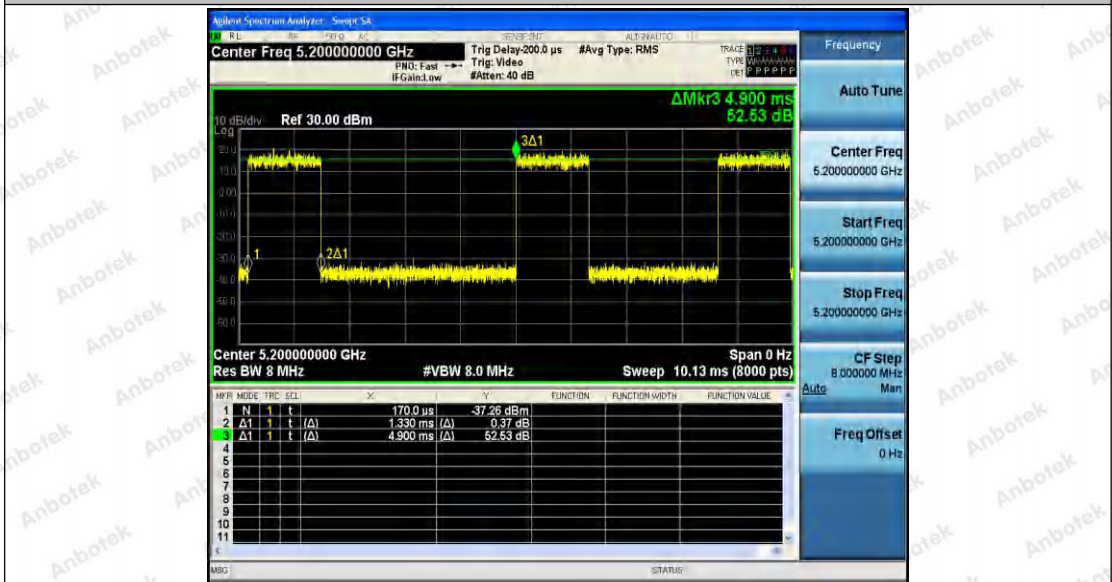

11AC20SISO_Ant1_5200