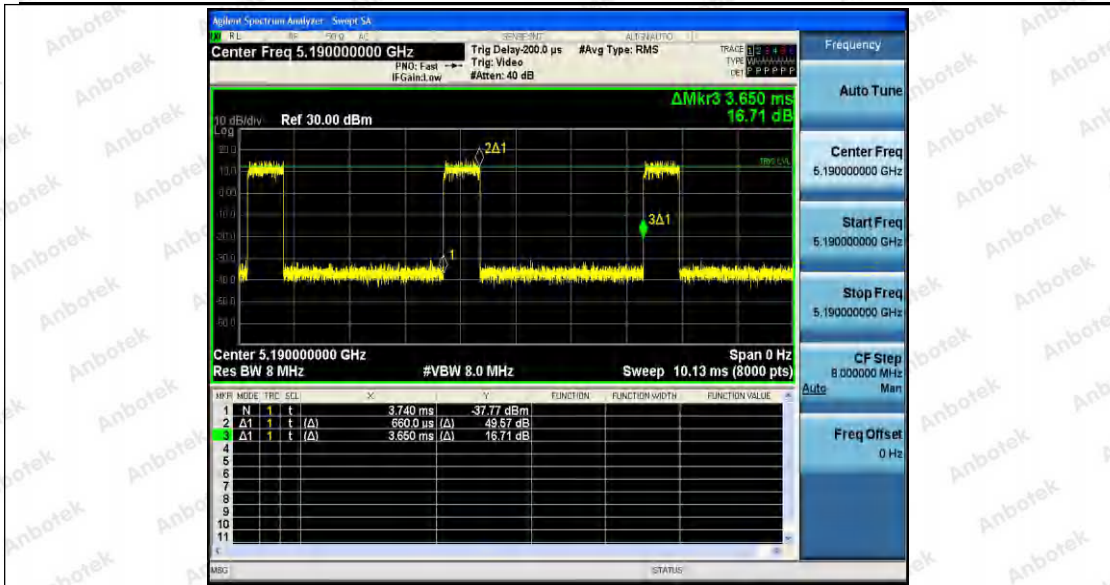

Shenzhen Anbotek Compliance Laboratory Limited

Address: 1/F., Building D, Sogood Science and Technology Park, Sanwei Community, Hangcheng Street, Bao'an District, Shenzhen, Guangdong, China.
Tel: (86) 755-26066440 Fax: (86) 755-26014772 Email: service@anbotek.com

Hotline 400-003-0500
www.anbotek.com