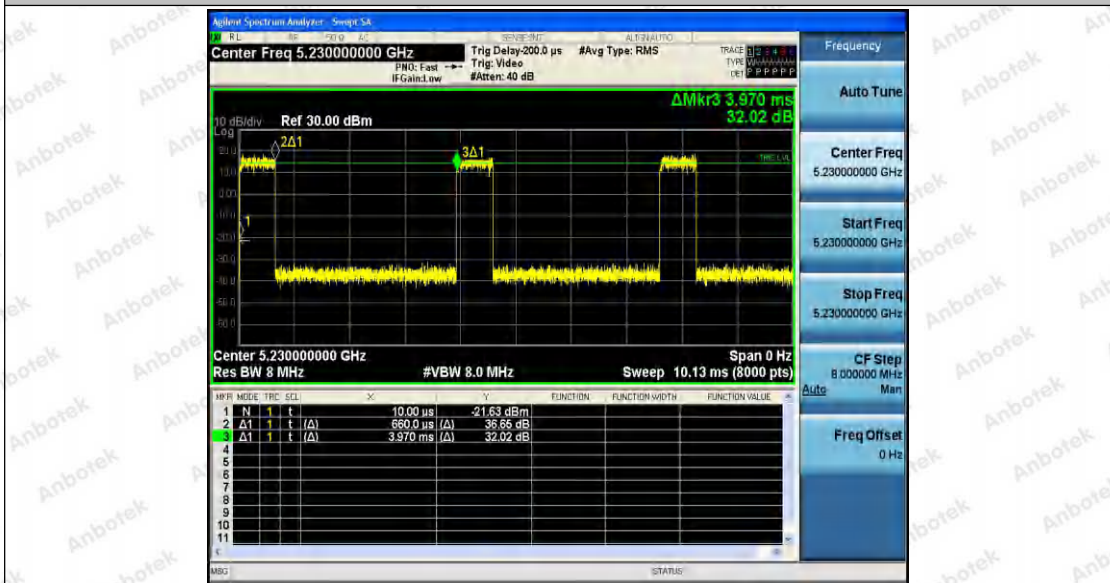

11AC40SISO_Ant1_5230

Shenzhen Anbotek Compliance Laboratory Limited

Address: 1/F., Building D, Sogood Science and Technology Park, Sanwei Community, Hangcheng Street, Bao'an District, Shenzhen, Guangdong, China.
Tel: (86) 755-26066440 Fax: (86) 755-26014772 Email: service@anbotek.com

Hotline 400-003-0500
www.anbotek.com