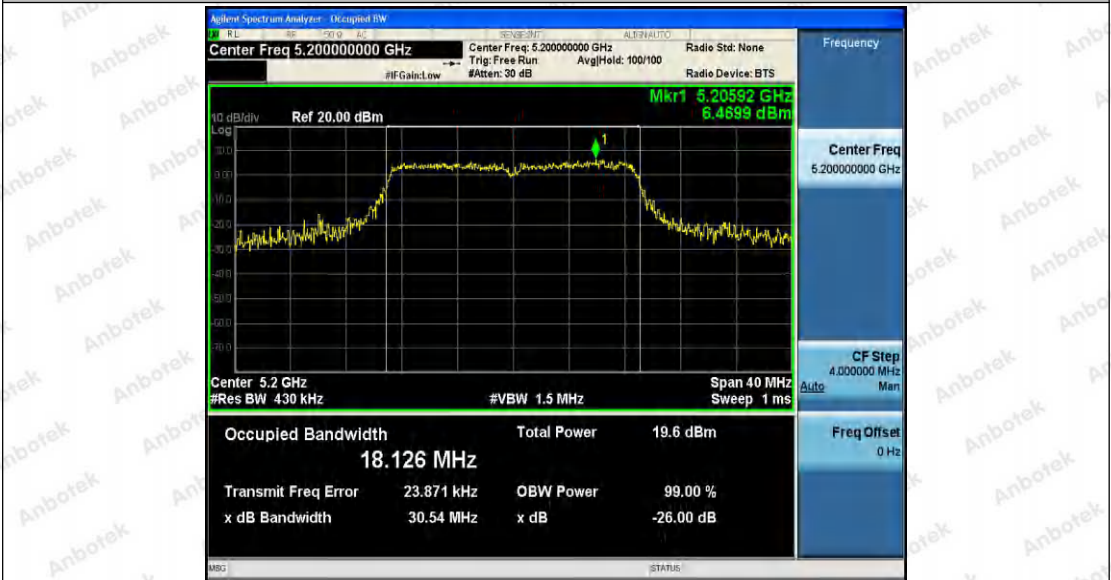

11N20SISO_Ant1_5200