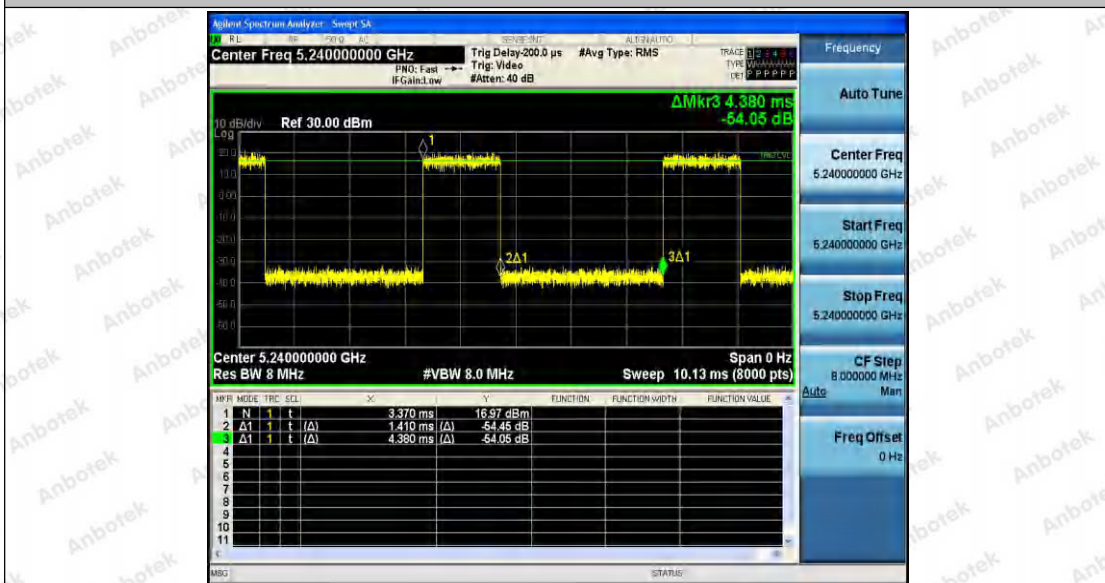

## Test Graphs

11A\_Ant1\_5180

11A\_Ant2\_5180

11A\_Ant1\_5200

11A\_Ant2\_5200

11A\_Ant1\_5240

**Shenzhen Anbotek Compliance Laboratory Limited**

Address: 1/F., Building D, Sogood Science and Technology Park, Sanwei Community, Hangcheng Street, Bao'an District, Shenzhen, Guangdong, China.