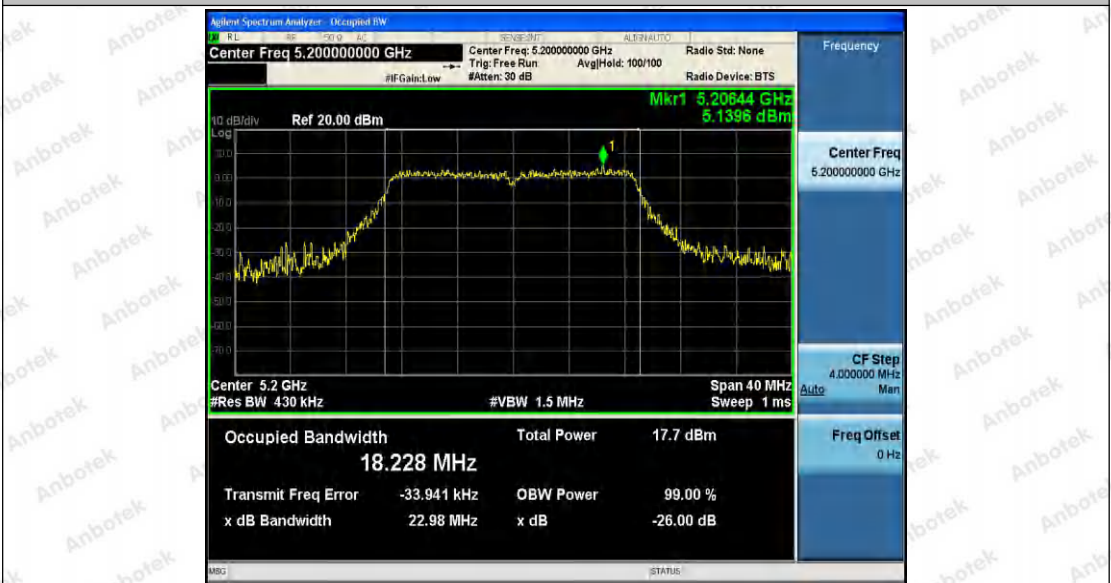

Shenzhen Anbotek Compliance Laboratory Limited

Address: 1/F., Building D, Sogood Science and Technology Park, Sanwei Community, Hangcheng Street, Bao'an District, Shenzhen, Guangdong, China.

Tel: (86) 755-26066440 Fax: (86) 755-26014772 Email: service@anbotek.com

Hotline
400-003-0500
www.anbotek.com