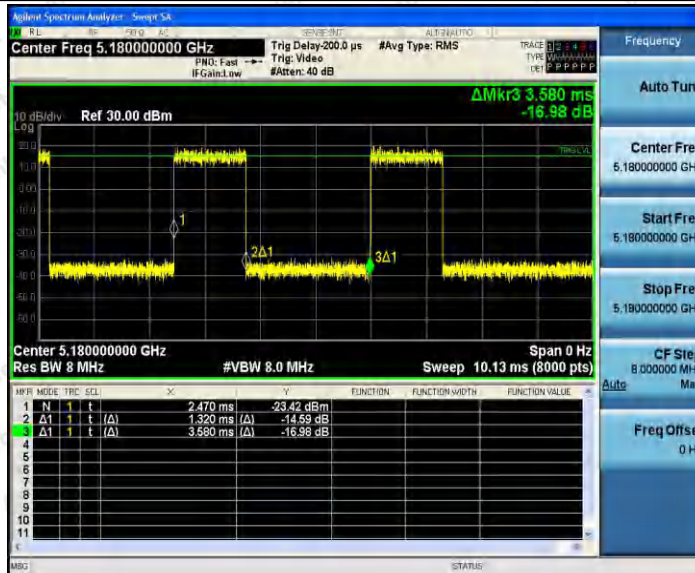

11N20SISO_Ant1_5180

11N20SISO_Ant2_5180

Shenzhen Anbotek Compliance Laboratory Limited

Address: 1/F., Building D, Sogood Science and Technology Park, Sanwei Community, Hangcheng Street, Bao'an District, Shenzhen, Guangdong, China.

Tel: (86) 755-26066440 Fax: (86) 755-26014772 Email: service@anbotek.com

Hotline
400-003-0500
www.anbotek.com