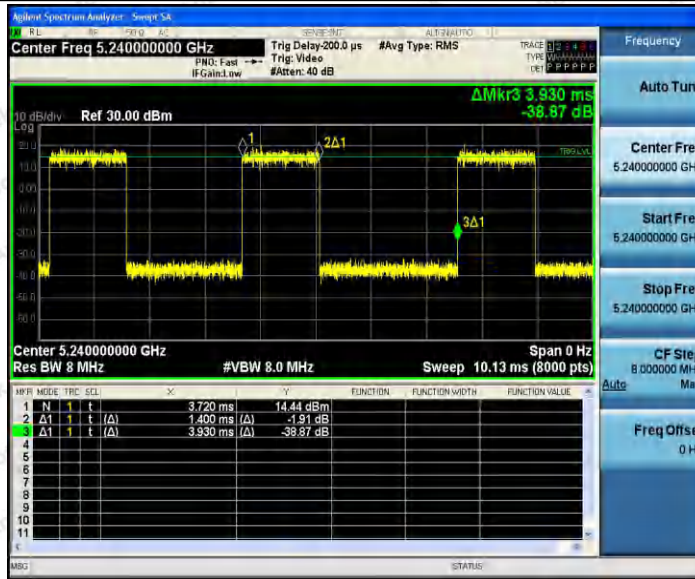

11A_Ant2_5240