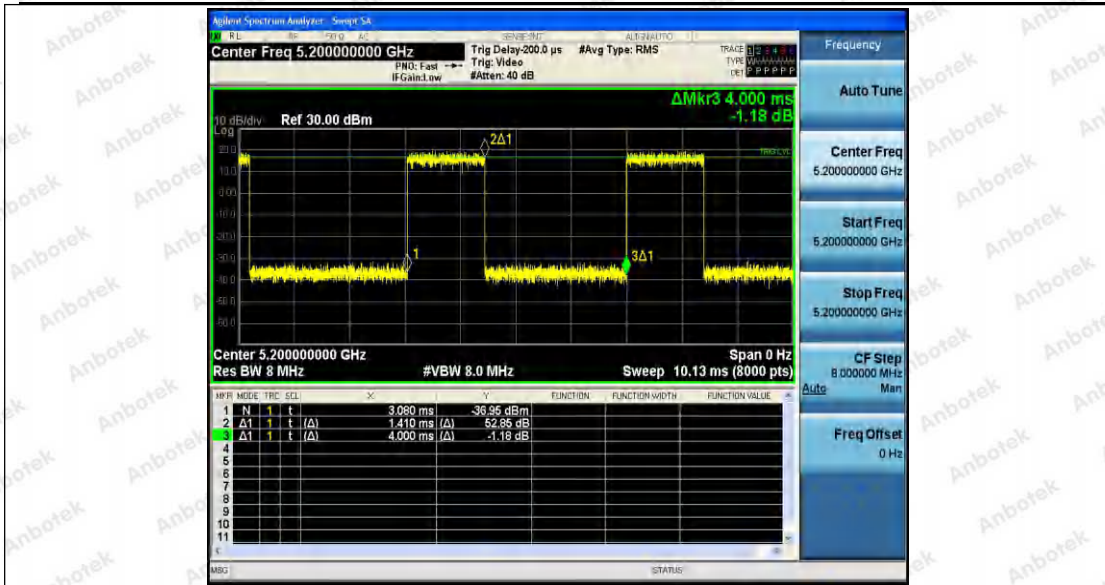

## Test Graphs

11A\_Ant1\_5180

11A\_Ant2\_5180

11A\_Ant1\_5200

11A\_Ant2\_5200

11A\_Ant1\_5240

**Shenzhen Anbotek Compliance Laboratory Limited**

Address: 1/F., Building D, Sogood Science and Technology Park, Sanwei Community, Hangcheng Street, Bao'an District, Shenzhen, Guangdong, China.