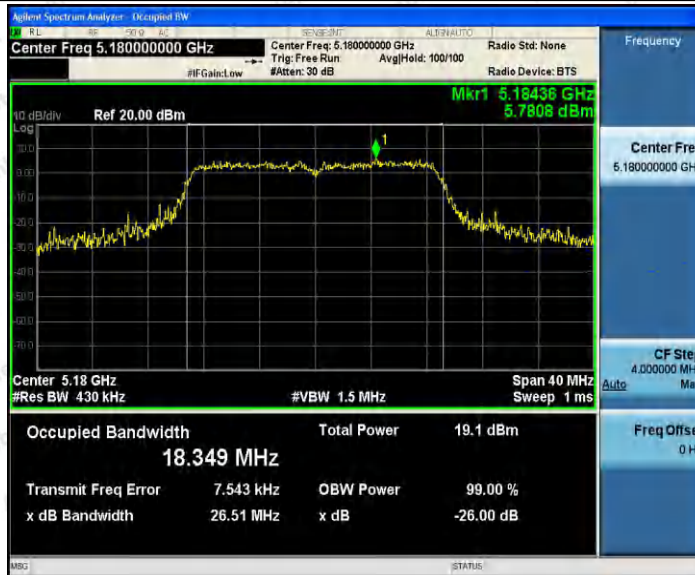

11N20SISO_Ant1_5180

11N20SISO_Ant2_5180

Shenzhen Anbotek Compliance Laboratory Limited

Address: 1/F., Building D, Sogood Science and Technology Park, Sanwei Community, Hangcheng Street, Bao'an District, Shenzhen, Guangdong, China.

Tel: (86) 755-26066440   Fax: (86) 755-26014772   Email: service@anbotek.com

Hotline
400-003-0500
www.anbotek.com