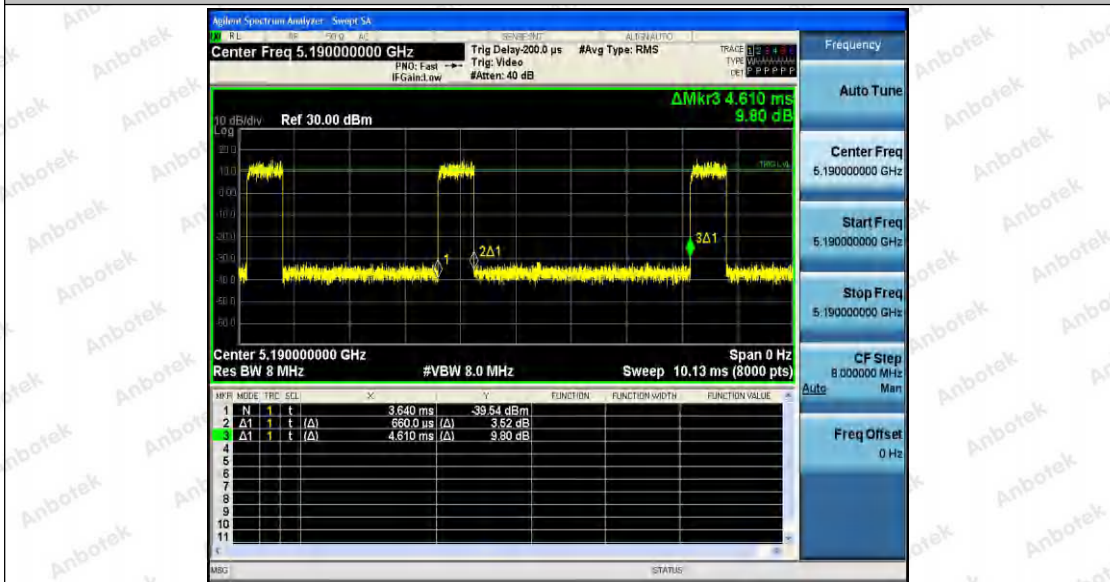

11AC40SISO_Ant2_5190