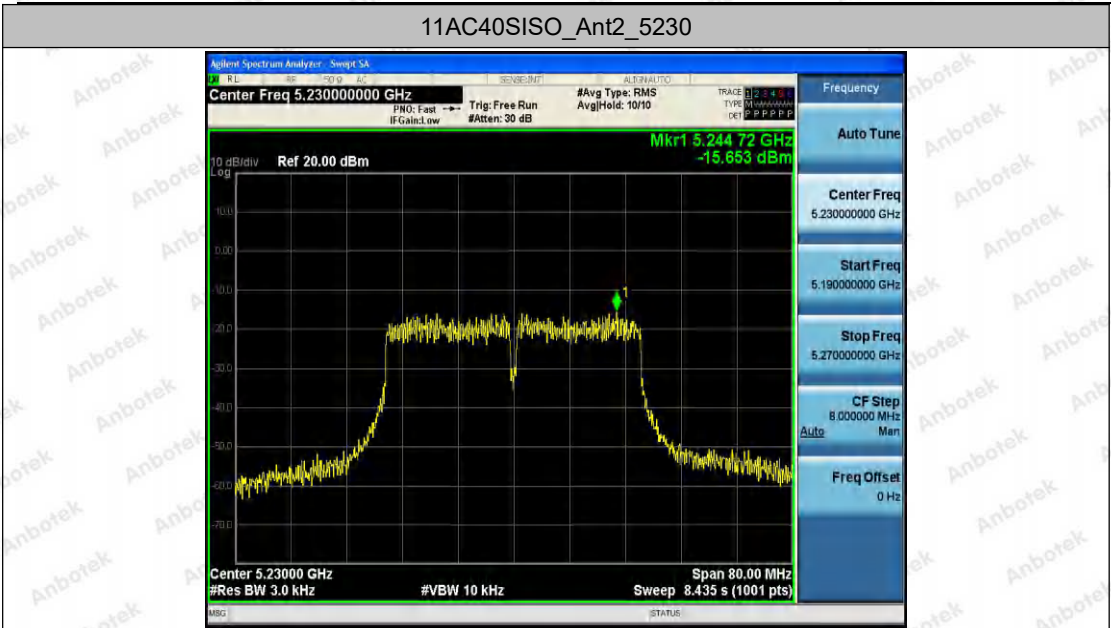

11AC80SISO_Ant2_5210

Shenzhen Anbotek Compliance Laboratory Limited

Address: 1/F., Building D, Sogood Science and Technology Park, Sanwei Community, Hangcheng Street, Bao'an District, Shenzhen, Guangdong, China.
Tel: (86) 755-26066440 Fax: (86) 755-26014772 Email: service@anbotek.com

Hotline
400-003-0500
www.anbotek.com