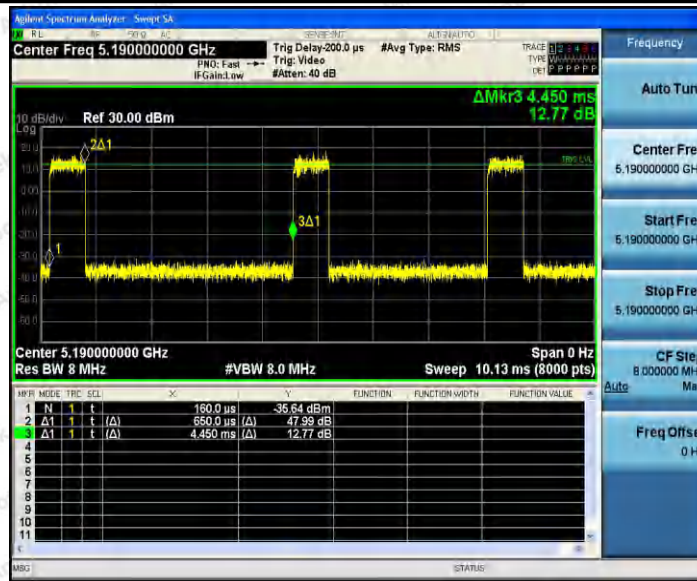

Shenzhen Anbotek Compliance Laboratory Limited

Address: 1/F., Building D, Sogood Science and Technology Park, Sanwei Community, Hangcheng Street, Bao'an District, Shenzhen, Guangdong, China.

Tel: (86) 755-26066440 Fax: (86) 755-26014772 Email: service@anbotek.com

Hotline
400-003-0500
www.anbotek.com