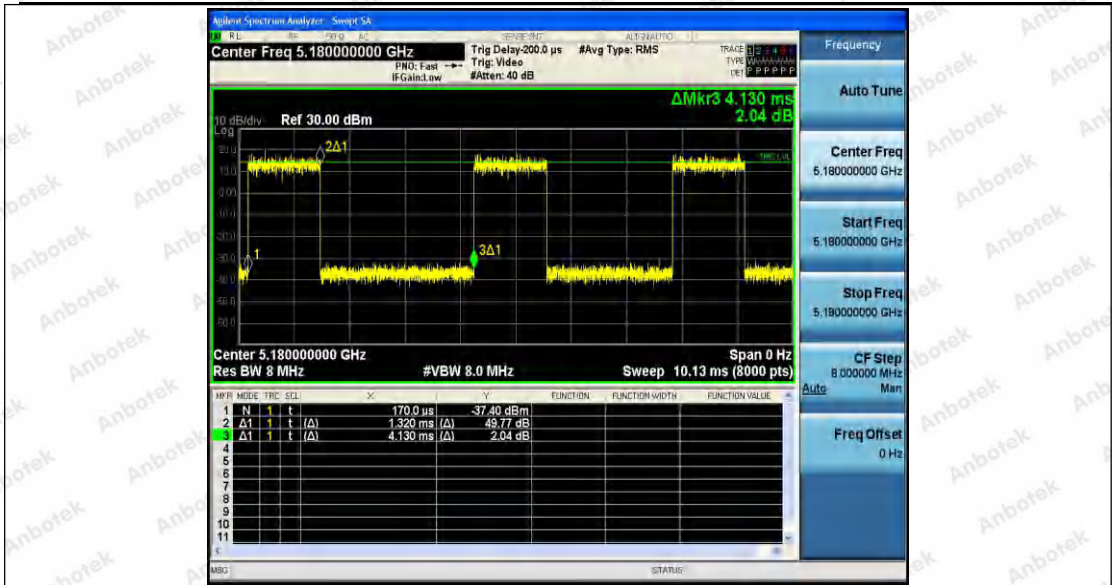

Shenzhen Anbotek Compliance Laboratory Limited

Address: 1/F., Building D, Sogood Science and Technology Park, Sanwei Community, Hangcheng Street, Bao'an District, Shenzhen, Guangdong, China.
Tel: (86) 755-26066440 Fax: (86) 755-26014772 Email: service@anbotek.com

Hotline
400-003-0500
www.anbotek.com