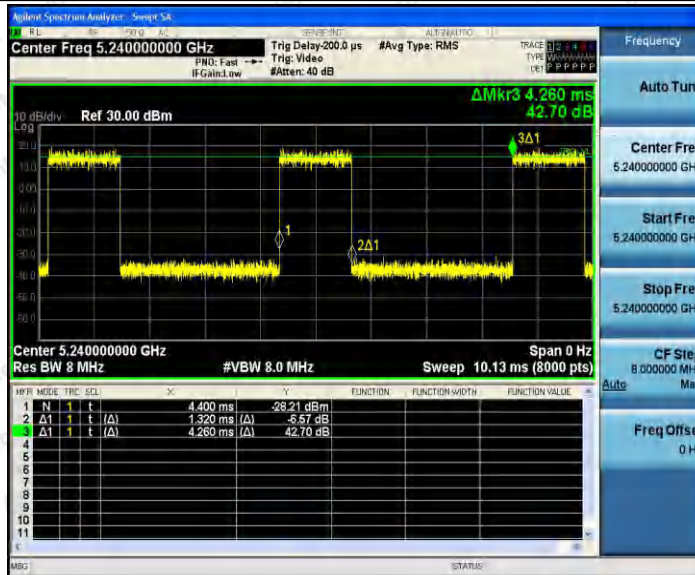

11N20SISO_Ant2_5240

11N40SISO_Ant1_5190

Shenzhen Anbotek Compliance Laboratory Limited

Address: 1/F., Building D, Sogood Science and Technology Park, Sanwei Community, Hangcheng Street, Bao'an District, Shenzhen, Guangdong, China.

Tel: (86) 755-26066440 Fax: (86) 755-26014772 Email: service@anbotek.com

Hotline
400-003-0500
www.anbotek.com