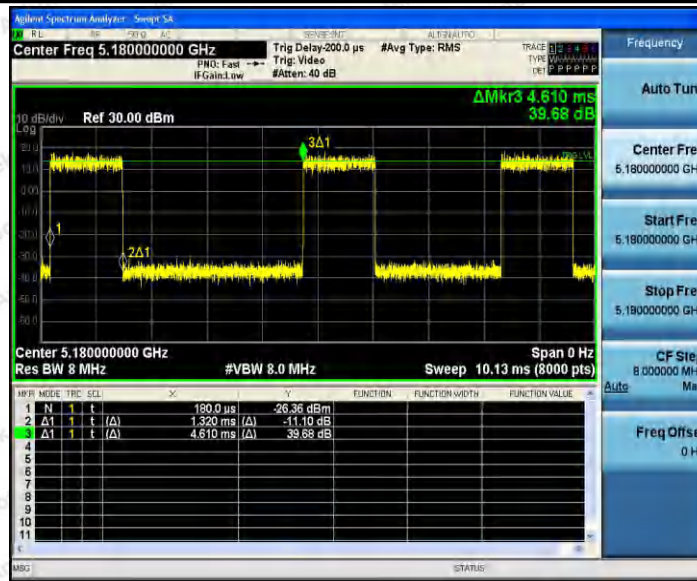

Shenzhen Anbotek Compliance Laboratory Limited

Address: 1/F., Building D, Sogood Science and Technology Park, Sanwei Community, Hangcheng Street, Bao'an District, Shenzhen, Guangdong, China.

Tel: (86) 755-26066440 Fax: (86) 755-26014772 Email: service@anbotek.com

Hotline
400-003-0500
www.anbotek.com