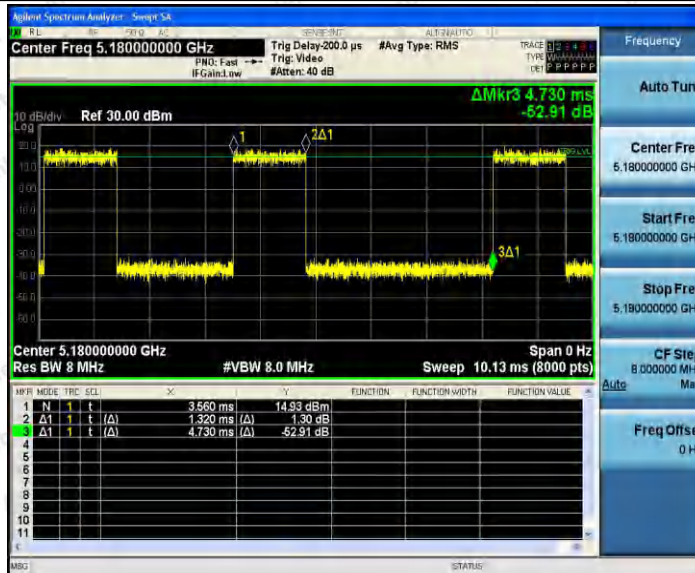

Hotline  
400-003-0500  
www.anbotek.com

11N40SISO\_Ant2\_5230

11AC20SISO\_Ant1\_5180

11AC20SISO\_Ant2\_5180