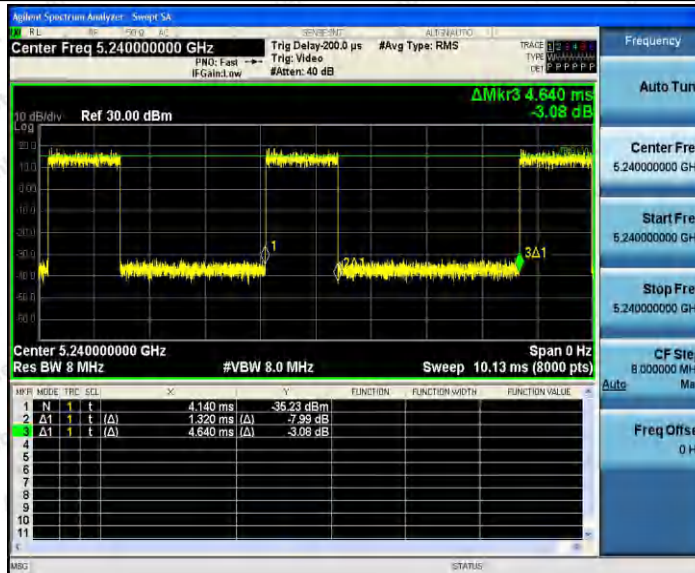

Hotline  
 400-003-0500  
 www.anbotek.com

11AC20SISO\_Ant1\_5240

11AC20SISO\_Ant2\_5240

11AC40SISO\_Ant1\_5190