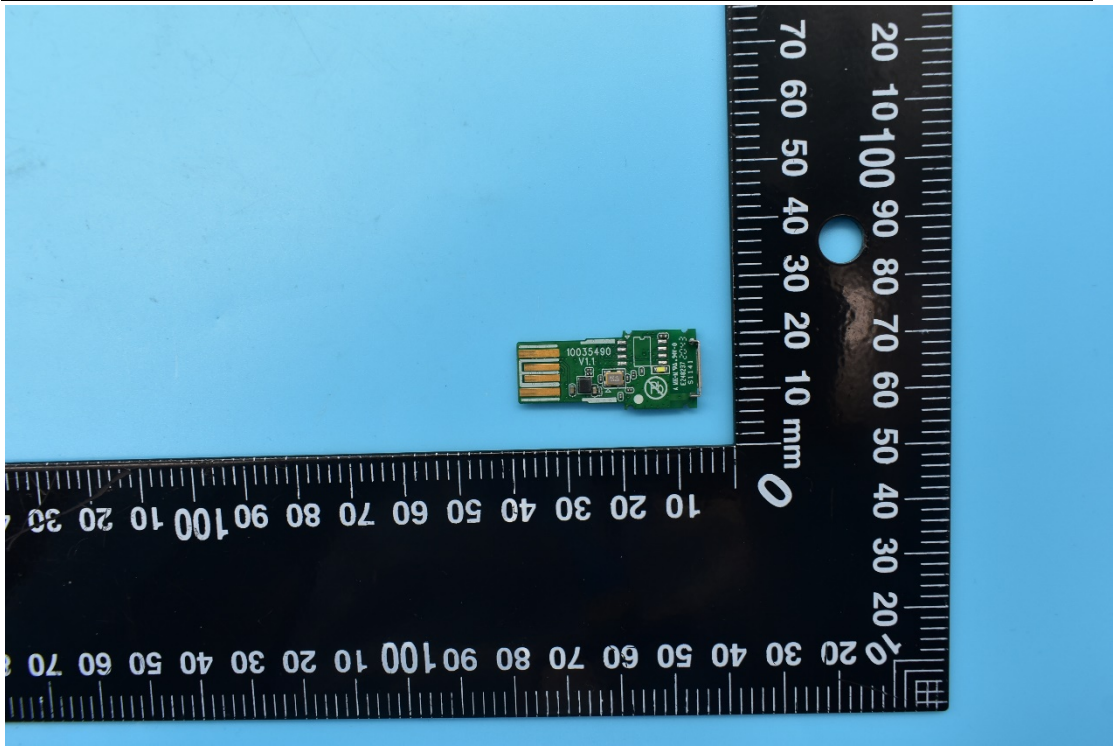

FCC ID:2AQI5-CM448

Internal Photos

1. EUT uncover view

2. Antenna view