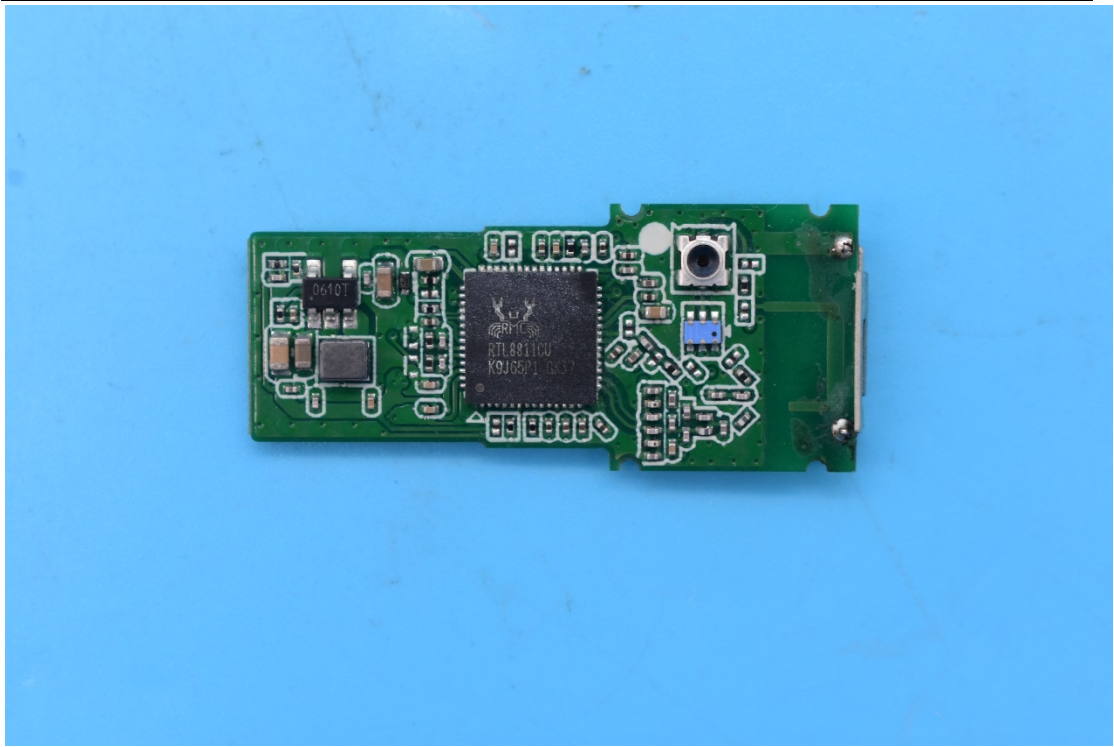

FCC ID:2AQI5-CM448

Internal Photos

1. EUT uncover view

2. Antenna view