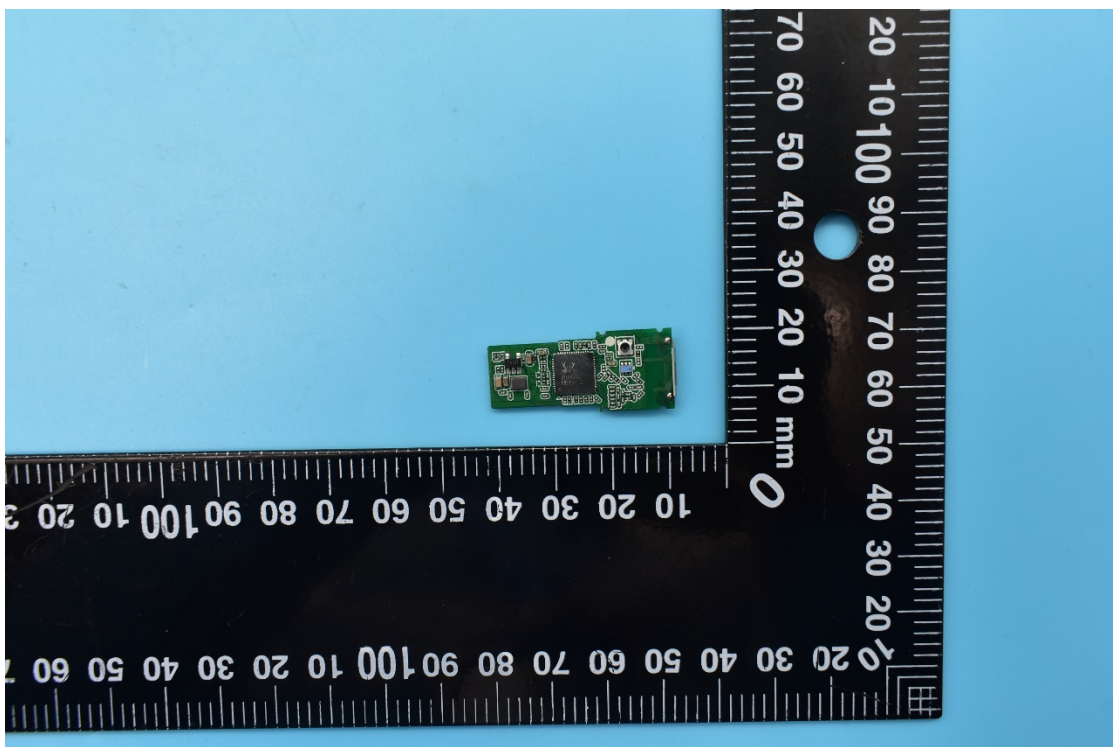

FCC ID:2AQI5-CM448

Internal Photos

1. EUT uncover view

2. Antenna view