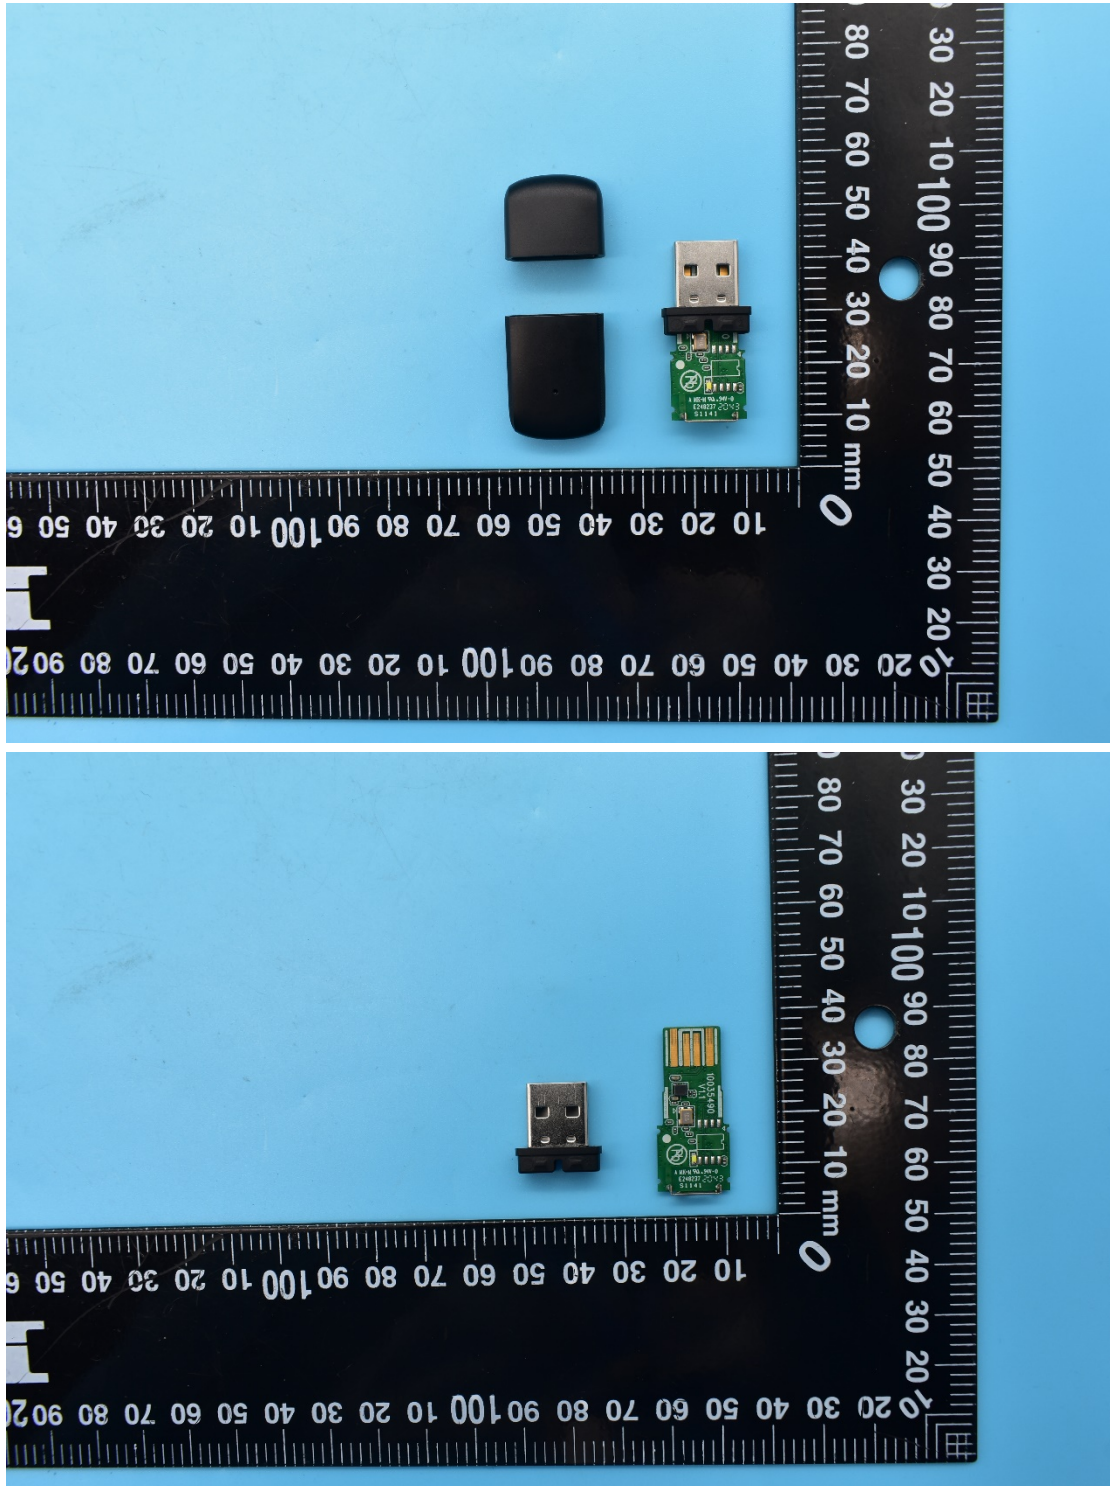

FCC ID:2AQI5-CM448

Internal Photos

1. EUT uncover view

2. Antenna view