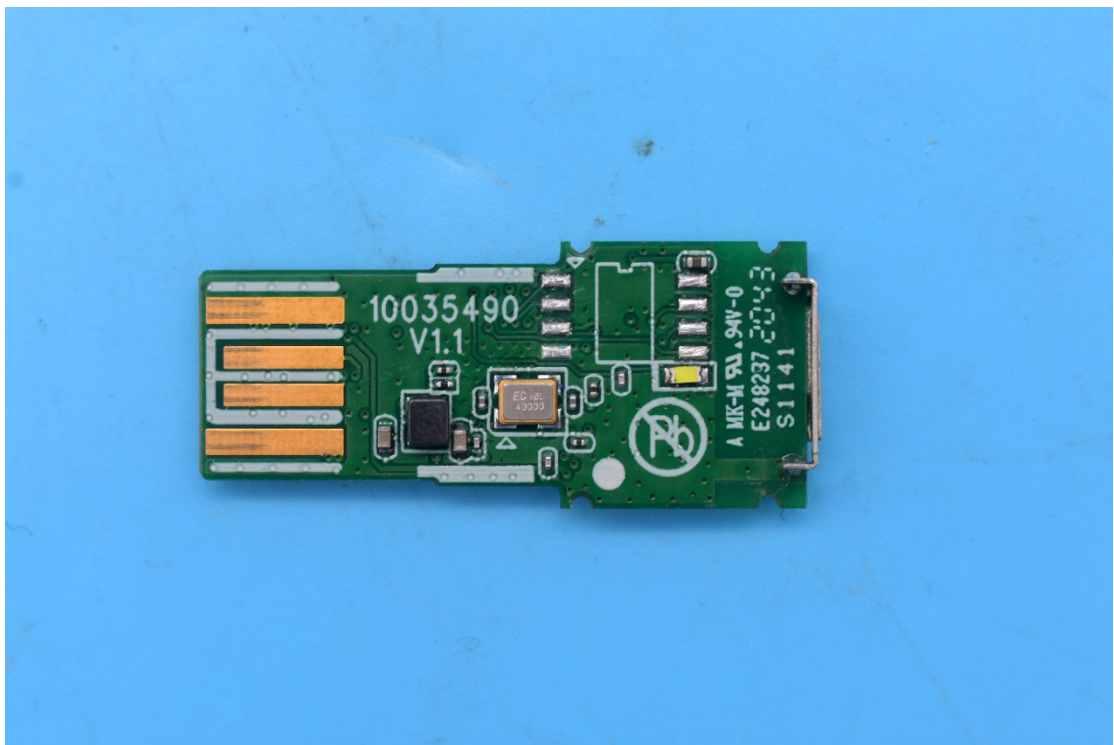

FCC ID:2AQI5-CM448

Internal Photos

1. EUT uncover view

2. Antenna view