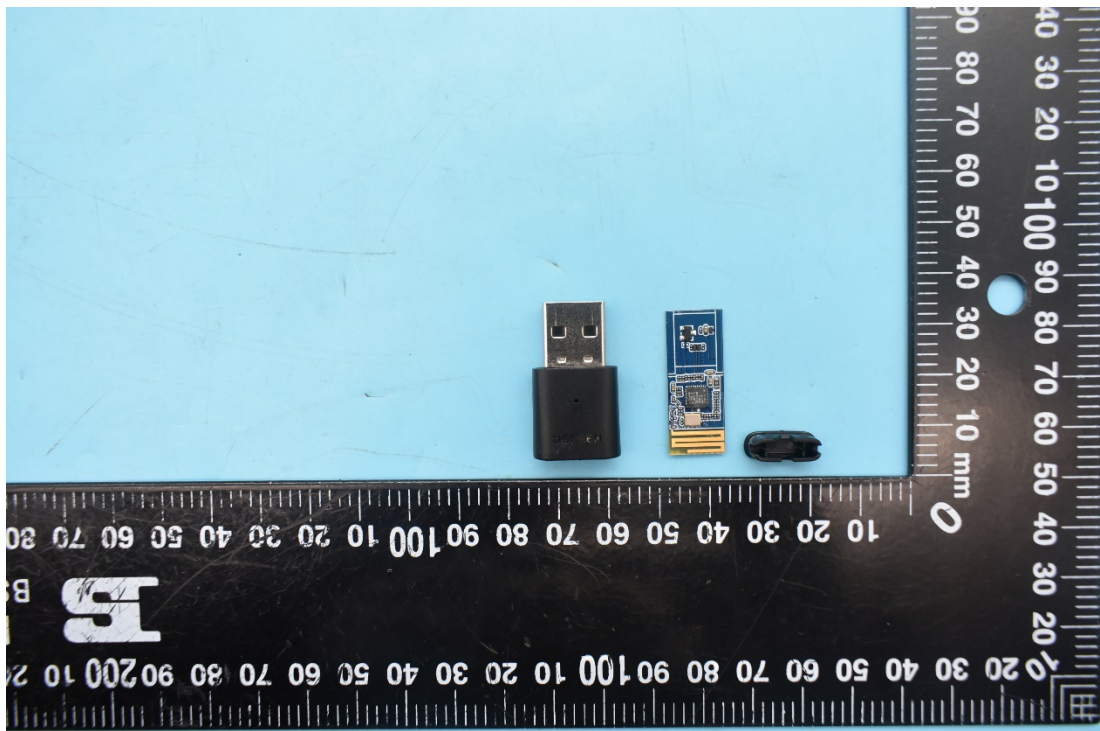

FCC ID:2AQI5-CM390, IC:26850-CM390

Internal Photos

1. EUT uncover view

2. Antenna view