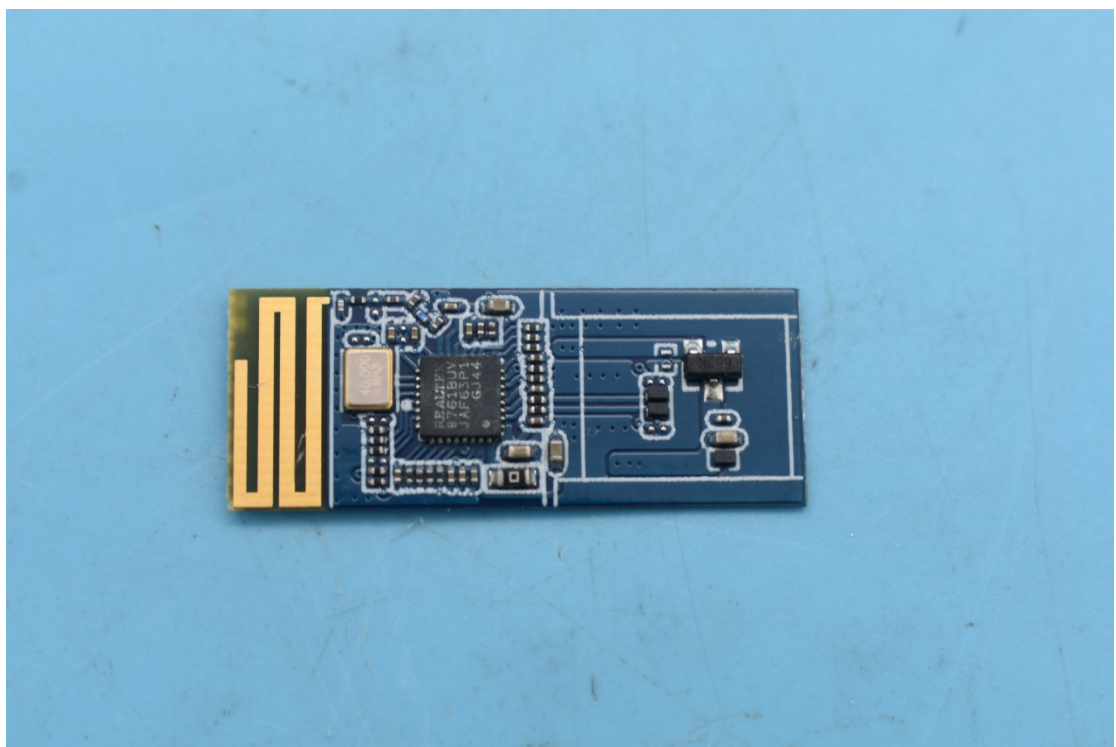

FCC ID:2AQI5-CM390, IC:26850-CM390

Internal Photos

1. EUT uncover view

2. Antenna view