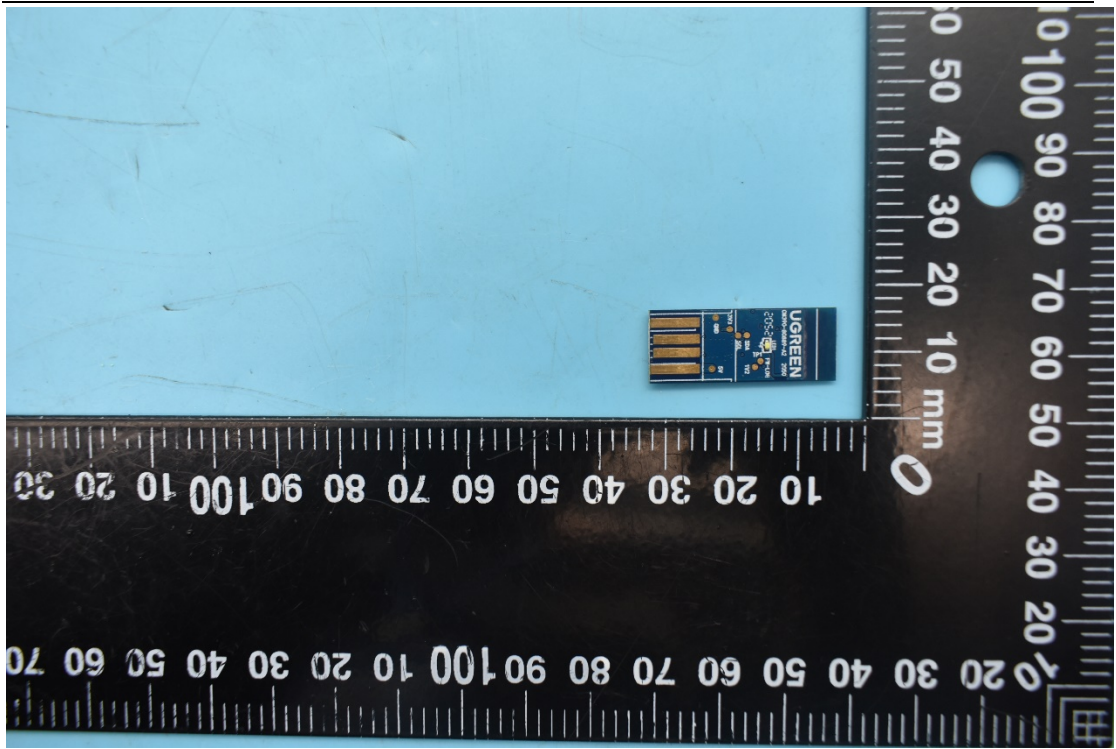

FCC ID:2AQI5-CM390, IC:26850-CM390

Internal Photos

1. EUT uncover view

2. Antenna view