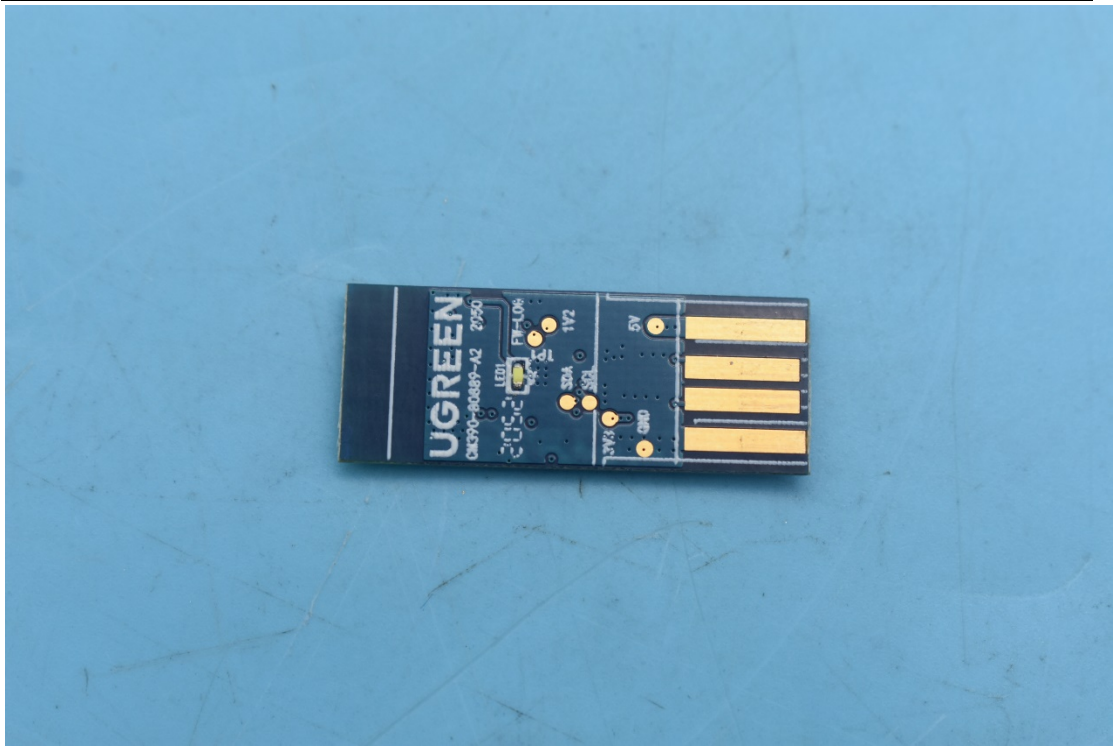

FCC ID:2AQI5-CM390, IC:26850-CM390

Internal Photos

1. EUT uncover view

2. Antenna view