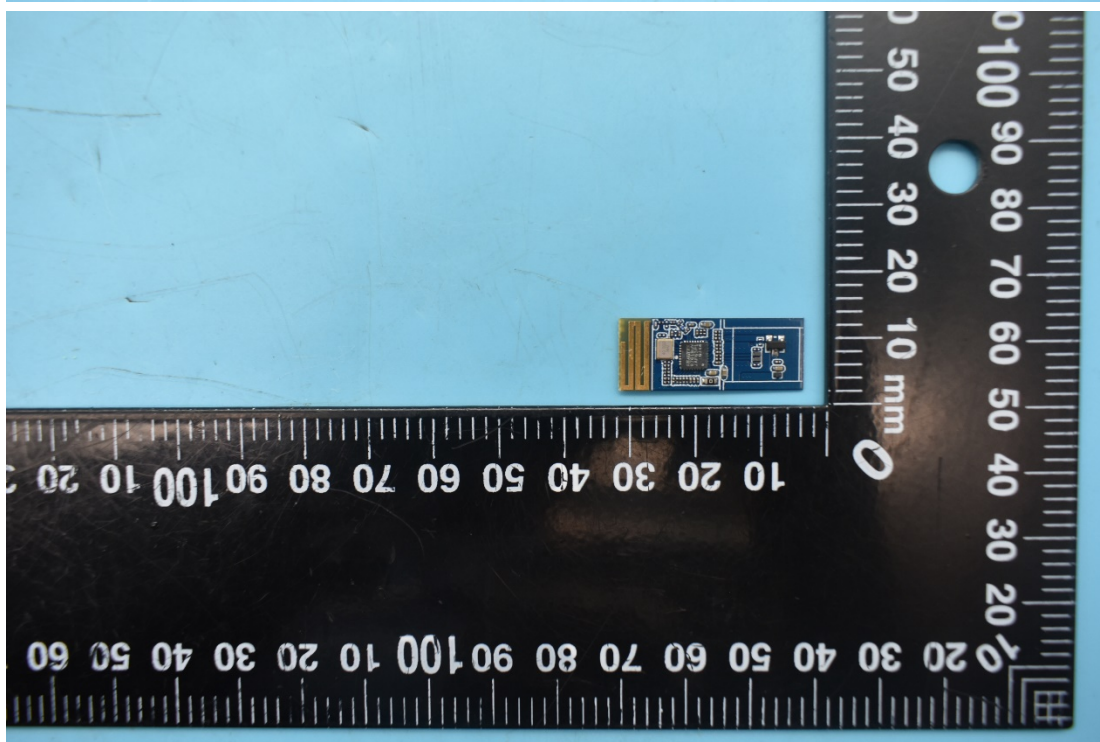

FCC ID:2AQI5-CM390, IC:26850-CM390

Internal Photos

1. EUT uncover view

2. Antenna view