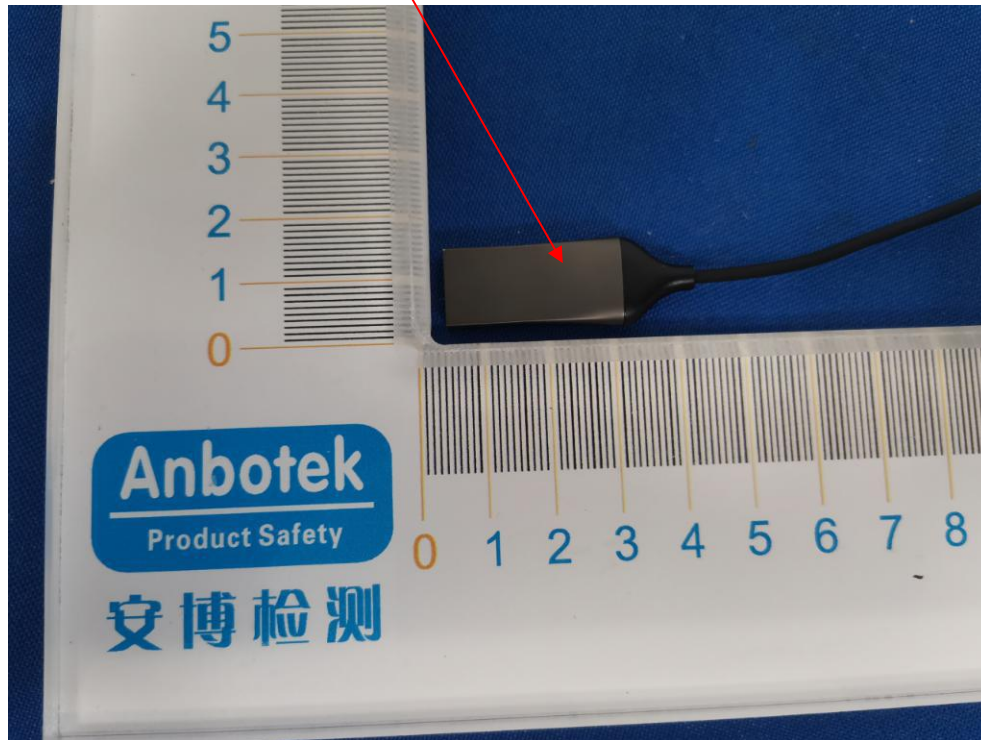

Label Location On EUT

Label

FCC ID: 2AQI5-CM309