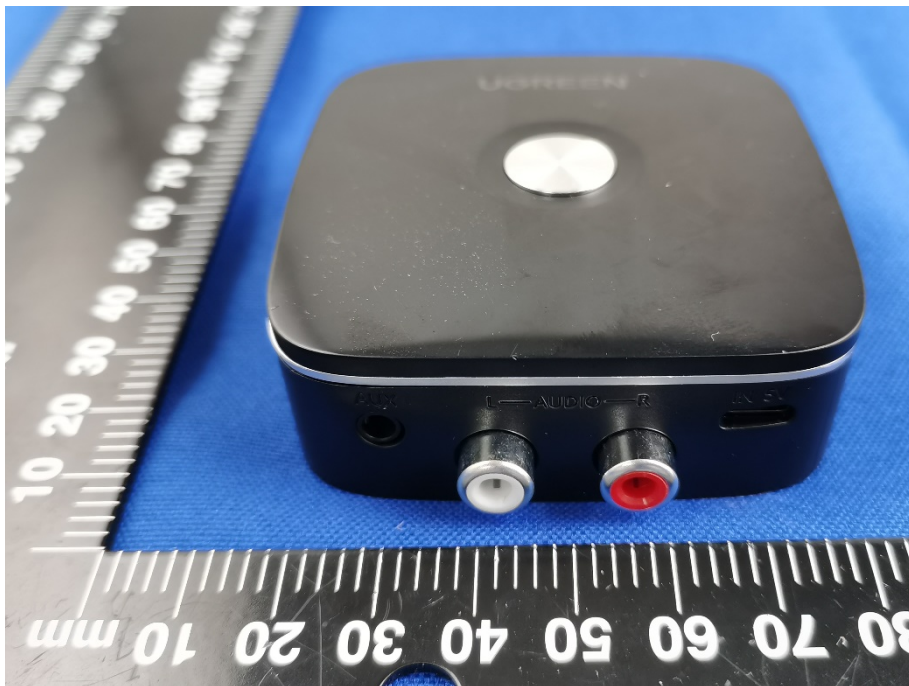

CM123 10399

FRONT VIEW OF EUT

REAR VIEW OF EUT

LEFT VIEW OF EUT

RIGHT VIEW OF EUT

TOP VIEW OF EUT

BOTTOM VIEW OF EUT

Accessory-USB Cable