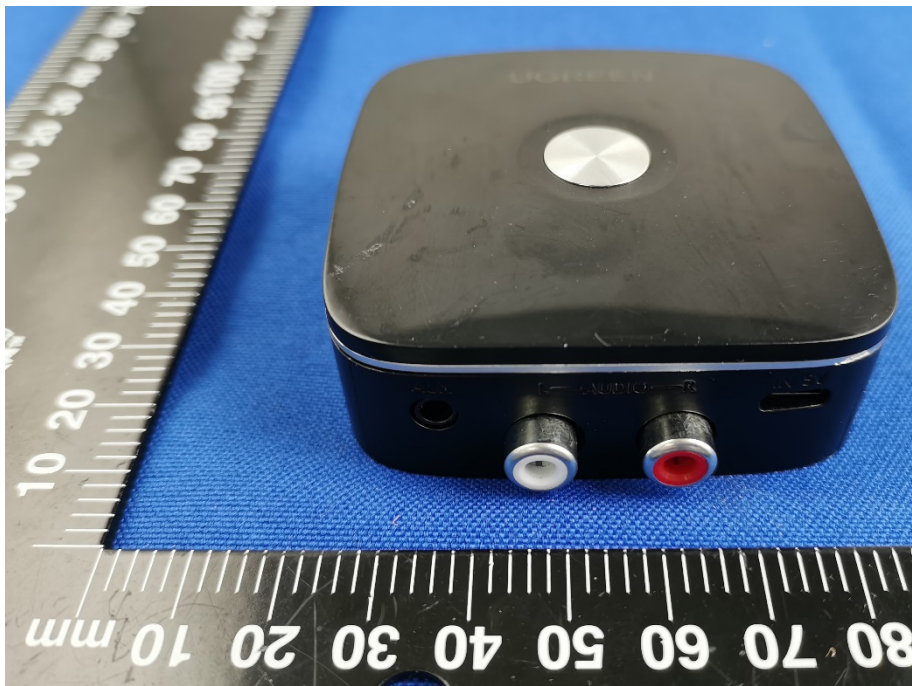

# EUT EXTERNAL PHOTOS

CM123 30445

FRONT VIEW OF EUT

REAR VIEW OF EUT

LEFT VIEW OF EUT

RIGHT VIEW OF EUT

TOP VIEW OF EUT

BOTTOM VIEW OF EUT

CM123 10399

FRONT VIEW OF EUT

REAR VIEW OF EUT

LEFT VIEW OF EUT

RIGHT VIEW OF EUT

TOP VIEW OF EUT

BOTTOM VIEW OF EUT

Accessory-USB Cable