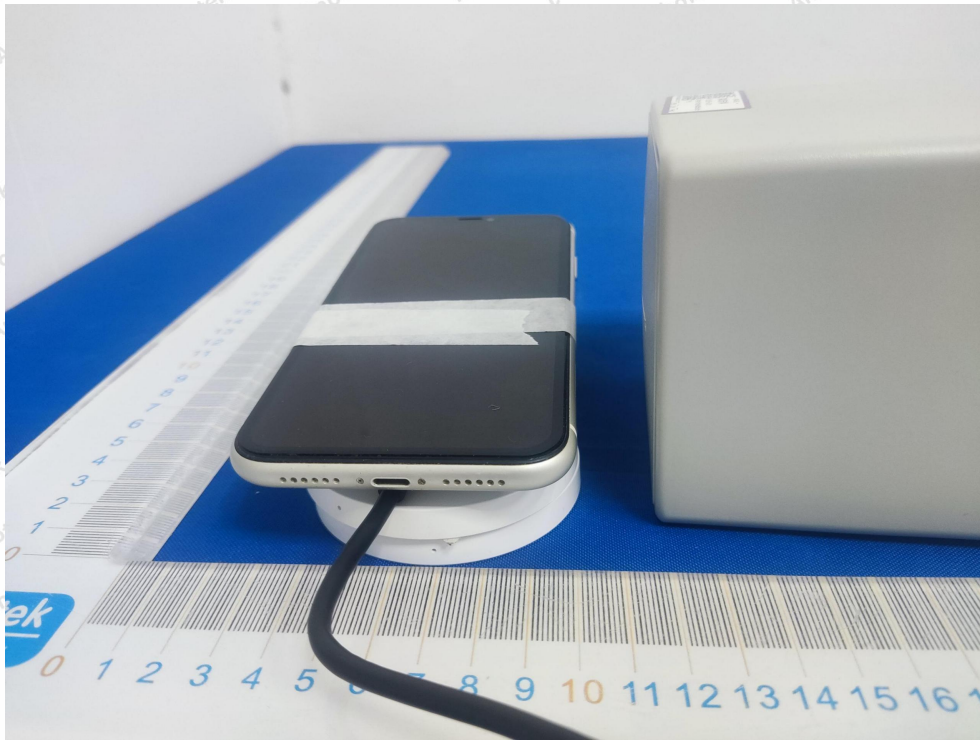

Test Setup Photograph 0cm

Anbotek

Product Safety

2cm

Shenzhen Anbotek Compliance Laboratory Limited

Address: 1/F., Building D, Sogood Science and Technology Park, Sanwei Community, Hangcheng Street, Bao'an District, Shenzhen, Guangdong, China.
Tel: (86) 0755-26066440 Fax: (86) 0755-26014772 Email: service@anbotek.com