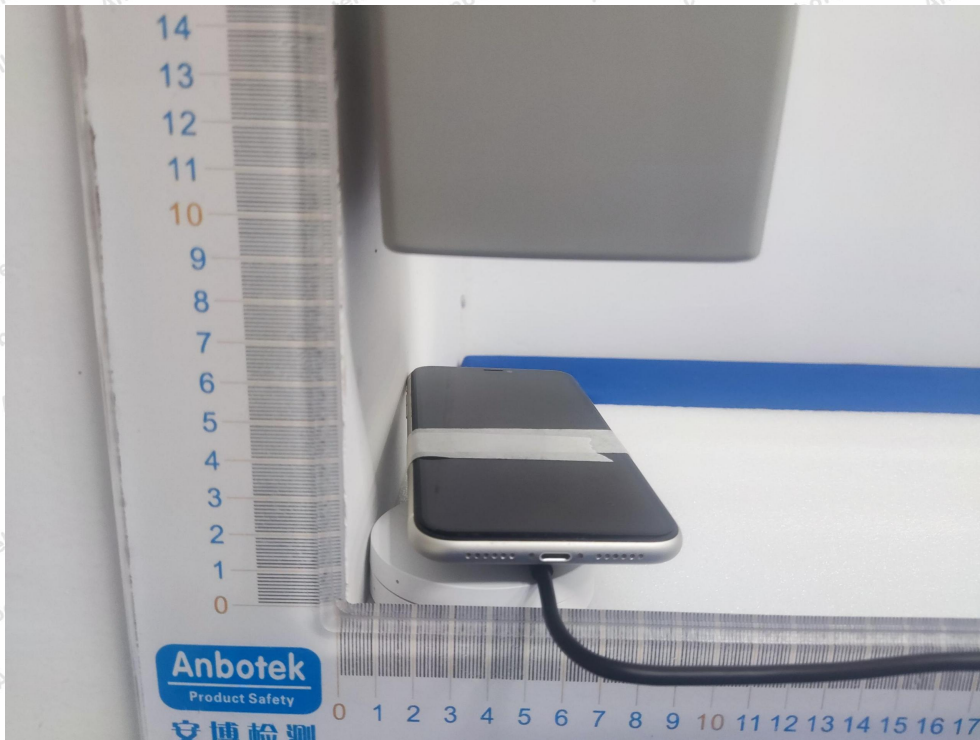

Code: AB-RF-05-b

Hotline
400-003-0500
www.anbotek.com.cn

4cm

Anbotek

Product Safety

6cm

Shenzhen Anbotek Compliance Laboratory Limited

Address: 1/F., Building D, Sogood Science and Technology Park, Sanwei Community, Hangcheng Street, Bao'an District, Shenzhen, Guangdong, China.
Tel: (86) 0755-26066440 Fax: (86) 0755-26014772 Email: service@anbotek.com