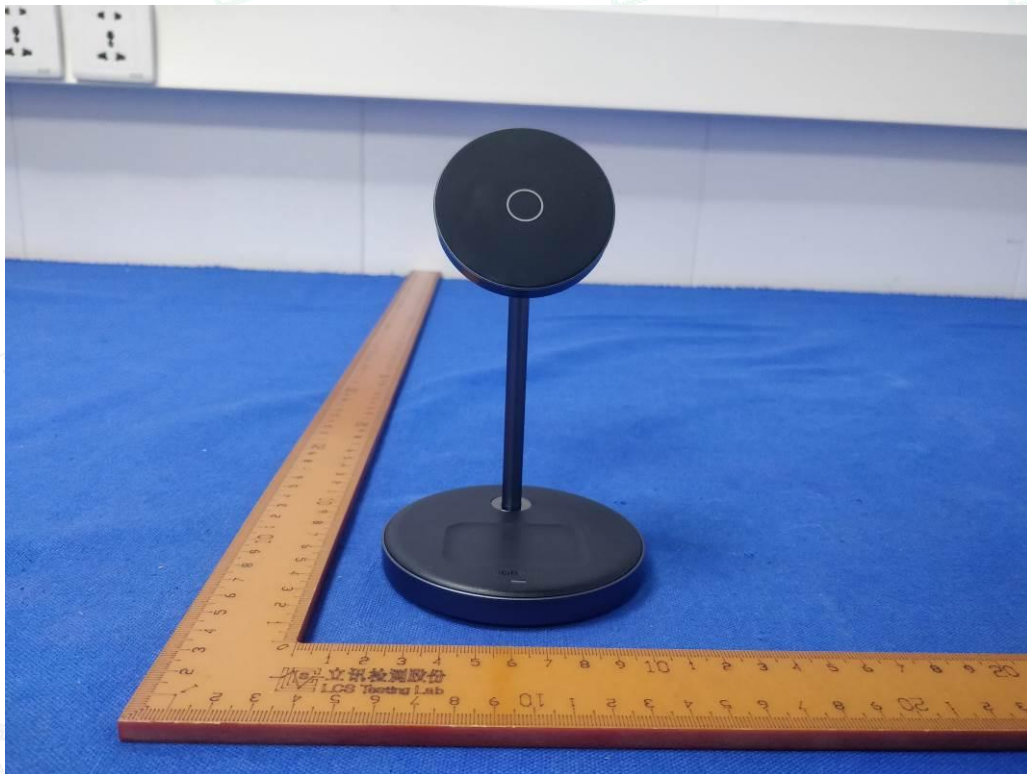

EXTERIOR PHOTOGRAPHS

Fig. 1

Fig. 2

Shenzhen LCS Compliance Testing Laboratory Ltd.

Add: 101, 201 Bldg A & 301 Bldg C, Juji Industrial Park Yabianxueziwei, Shajing Street, Baoan District, Shenzhen, 518000, China