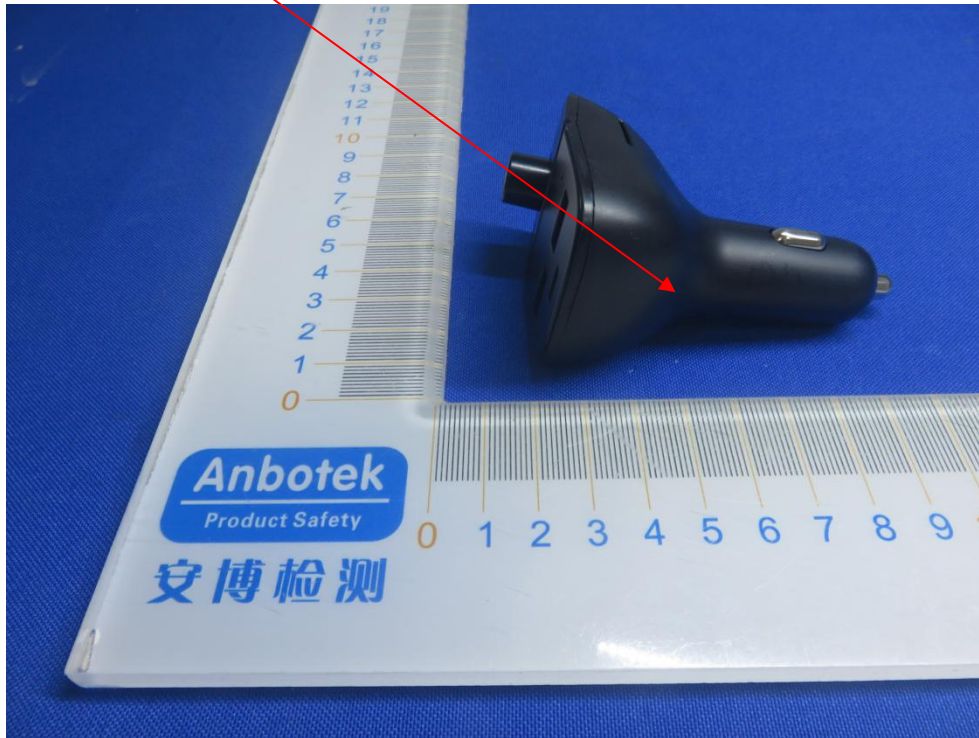

Label Location:

Label:

Product Name: Bluetooth Car Charger

Model No.: CD229

FCC ID: 2AQI5-CD229