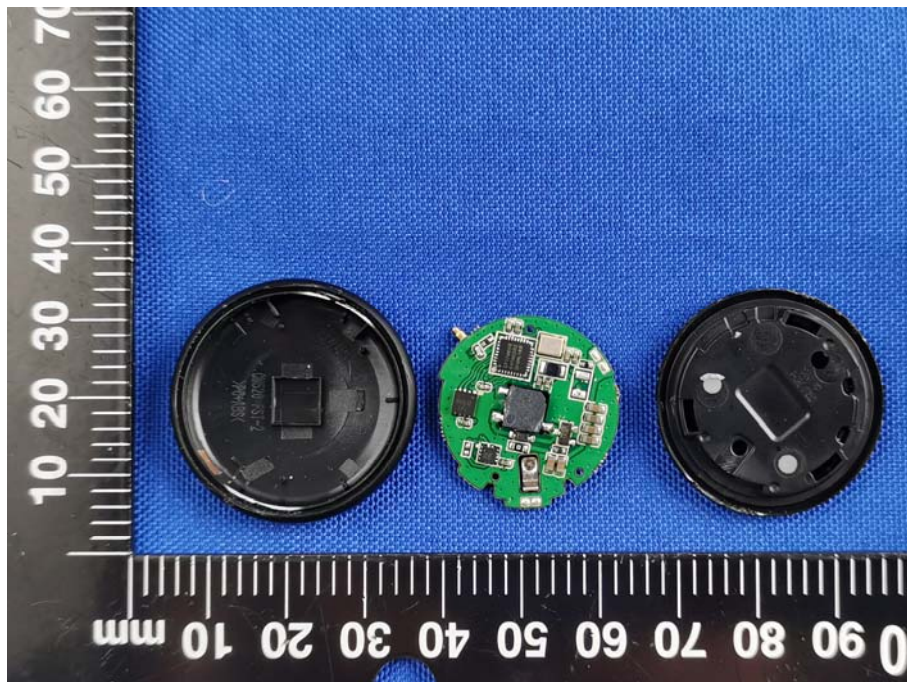

EUT INTERNAL PHOTOS

CM520

EUT UNCOVER VIEW 1

EUT UNCOVER VIEW 2

EUT UNCOVER VIEW 3

MAIN BOARD TOP VIEW

MAIN BOARD REAR VIEW

BATTERY (FRONT)