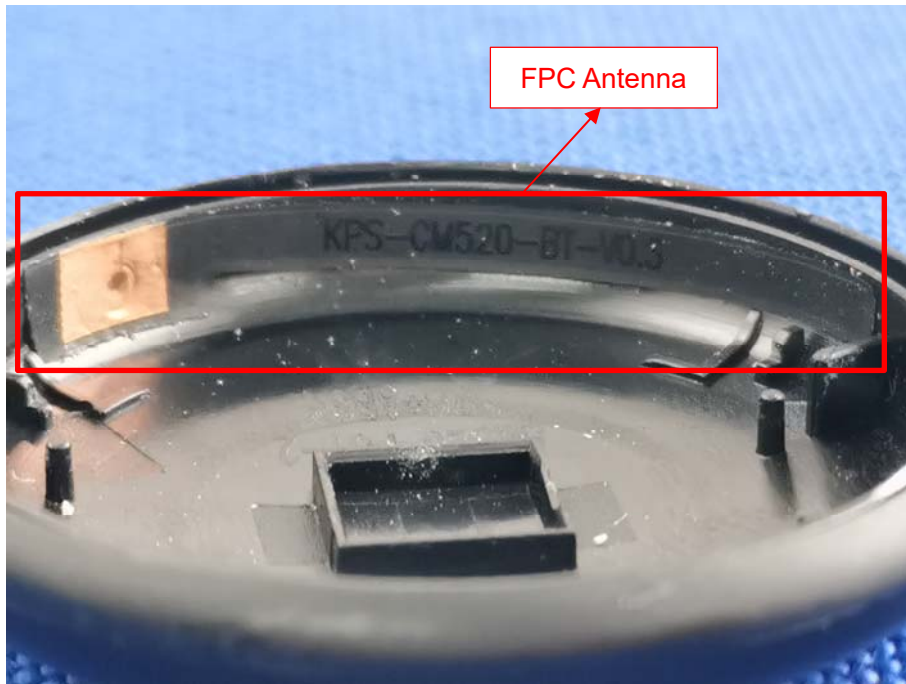

EUT INTERNAL PHOTOS

CM520

EUT UNCOVER VIEW 1

EUT UNCOVER VIEW 2

EUT UNCOVER VIEW 3

MAIN BOARD TOP VIEW

MAIN BOARD REAR VIEW

BATTERY (FRONT)