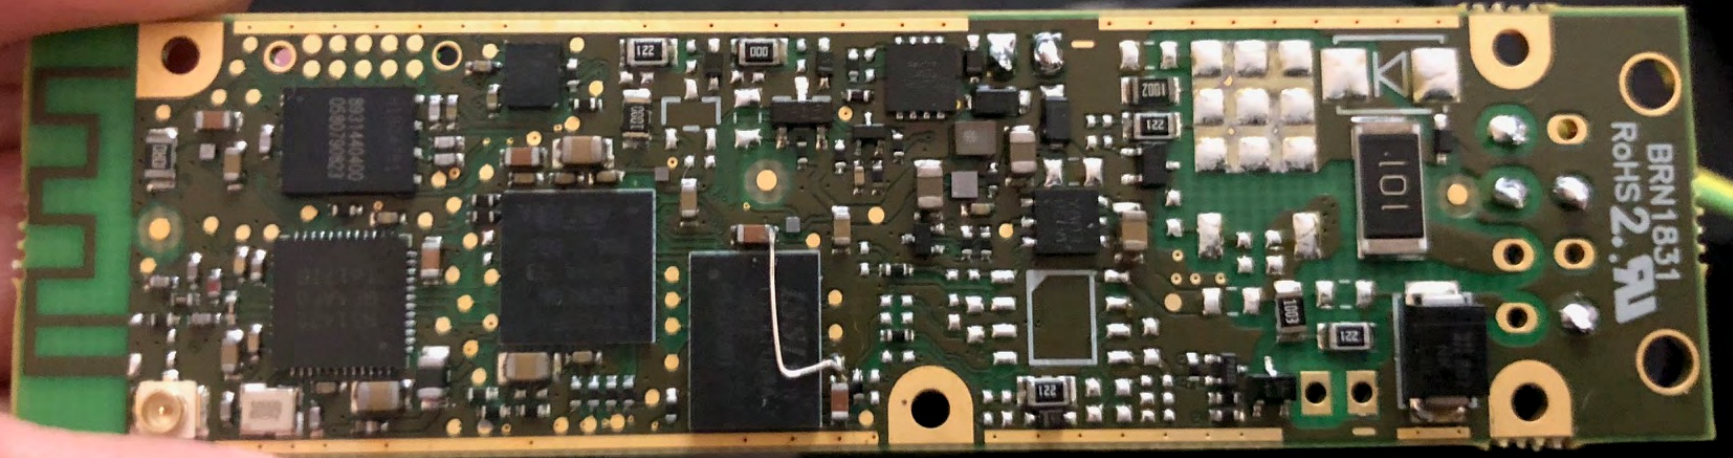

BATTERY

GSM antenna

GPS antenna

CONNECTOR

PCB

BRN1831  
RoHS 2.0

803144040  
058030087

101