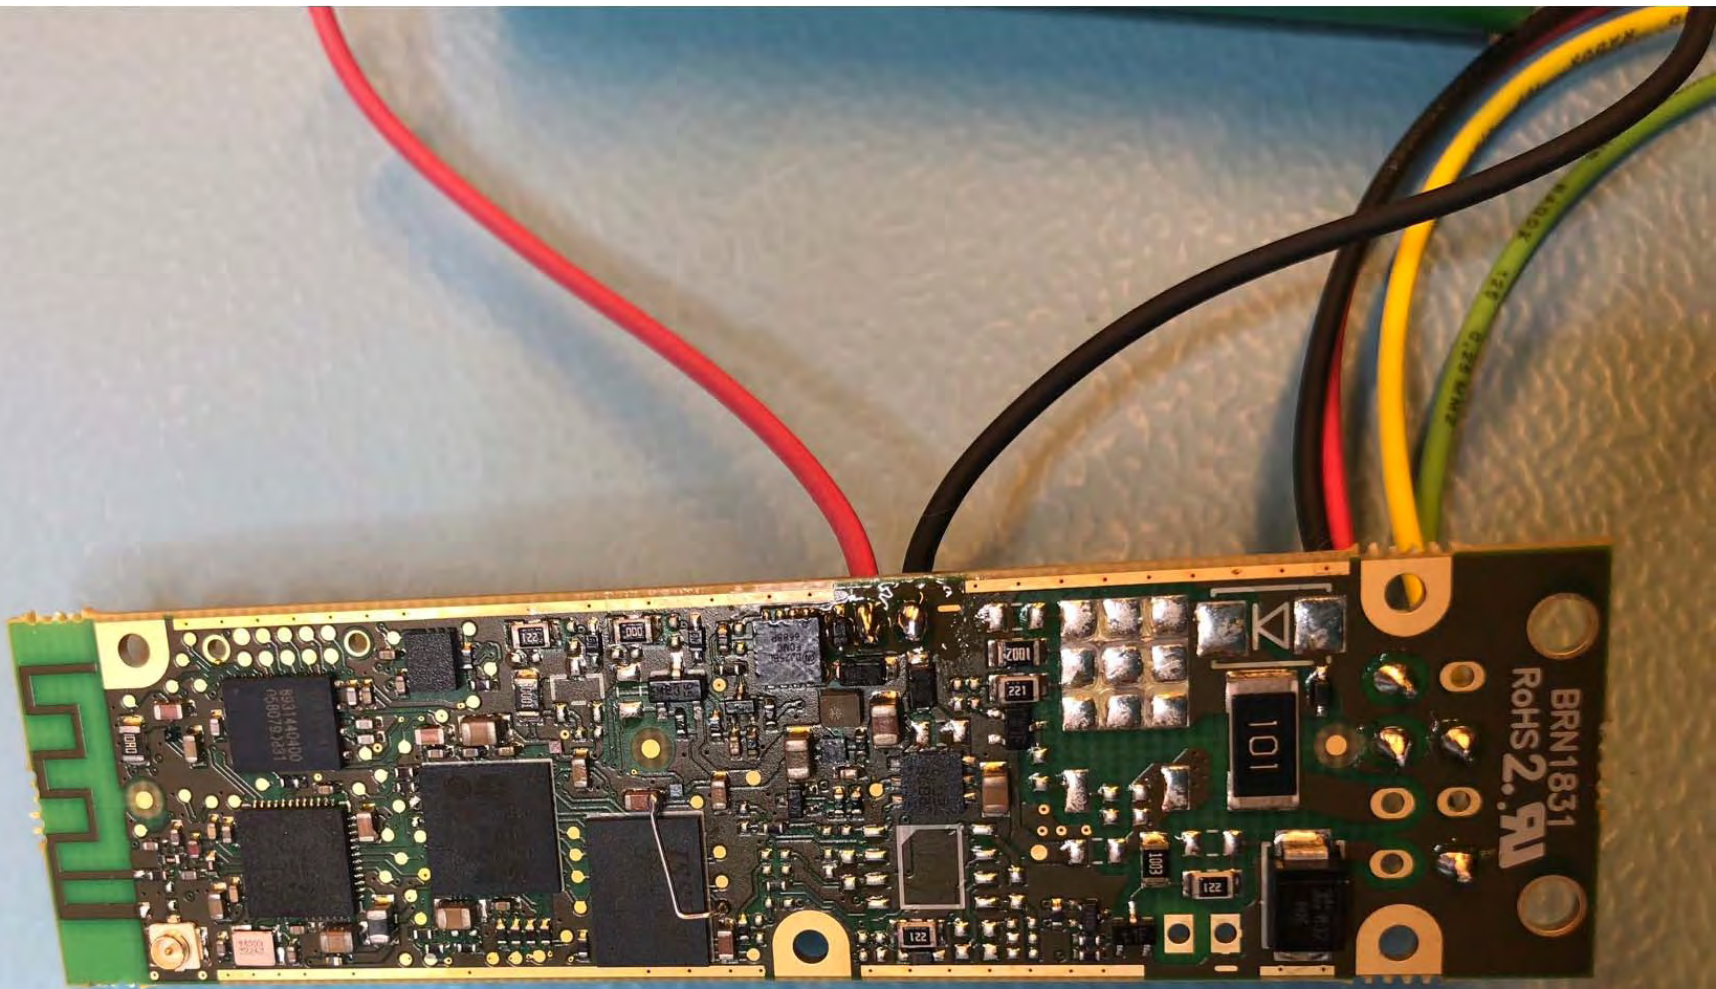

BATTERY

GSM antenna

GPS antenna

CONNECTOR

PCB

BRN1831  
RoHS 2.0

803144040  
058030087

101