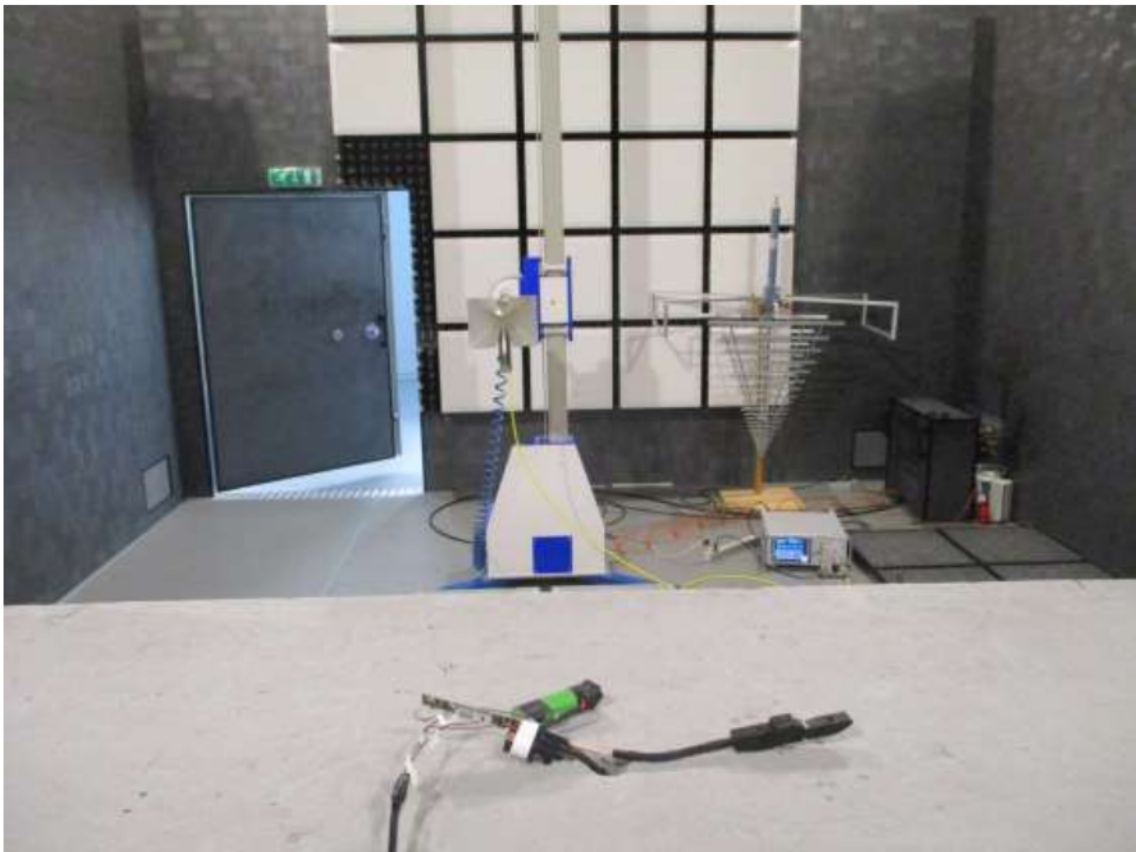

# Test setup photos

Project file: C20220801  
Date: 2022-04-11  
Pages: 5

**Product:** Tracker

**Type reference:** Bonnie & Clyde

Figure 1

Figure 2

Figure 3

Figure 4