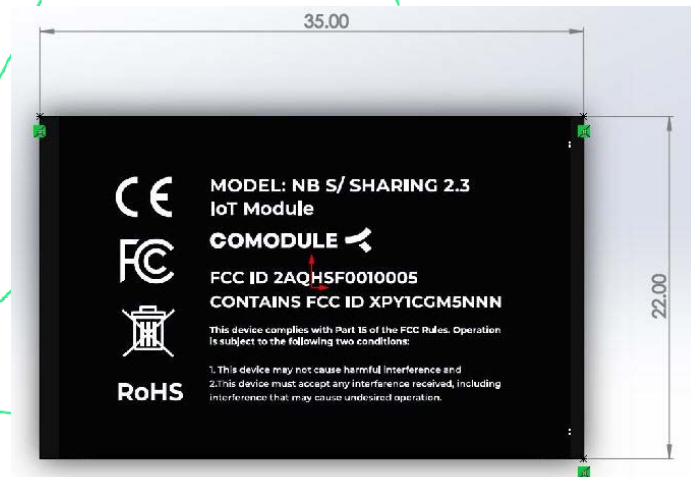

FCC ID marking on housing

Information written on the housing:

FCC ID placement on the housing:

A sticker is placed on the housing with the measurements shown above. The adhesive is permanent acrylic adhesive and material of the sticker is durable Arlon 8000.