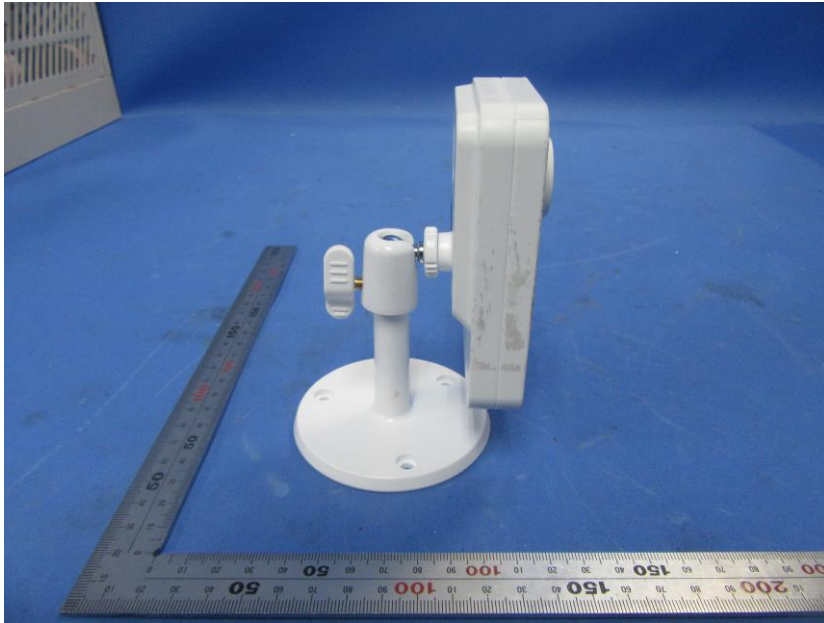

External Photos

Applicant:	Eagle Eye Networks B.V.
Address of Applicant:	Hoghilweg 19, 1101 CB, Amsterdam, The Netherlands
Equipment Under Test (EUT):	
Product Name:	Digital IP Camera
Model No.:	EN-CCUC-002a