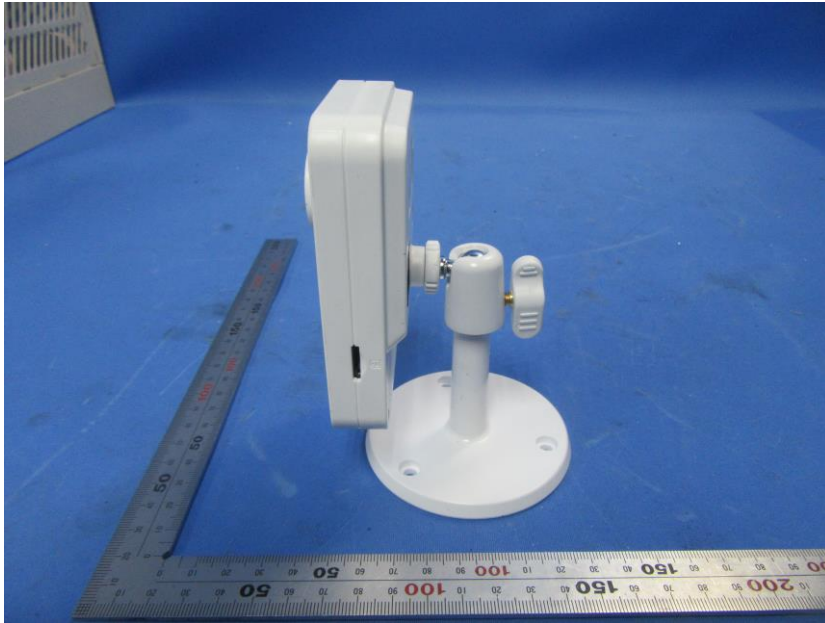

External Photos

Applicant:	Eagle Eye Networks B.V.
Address of Applicant:	Hoghilweg 19, 1101 CB, Amsterdam, The Netherlands
Equipment Under Test (EUT):	
Product Name:	Digital IP Camera
Model No.:	EN-CCUC-002a