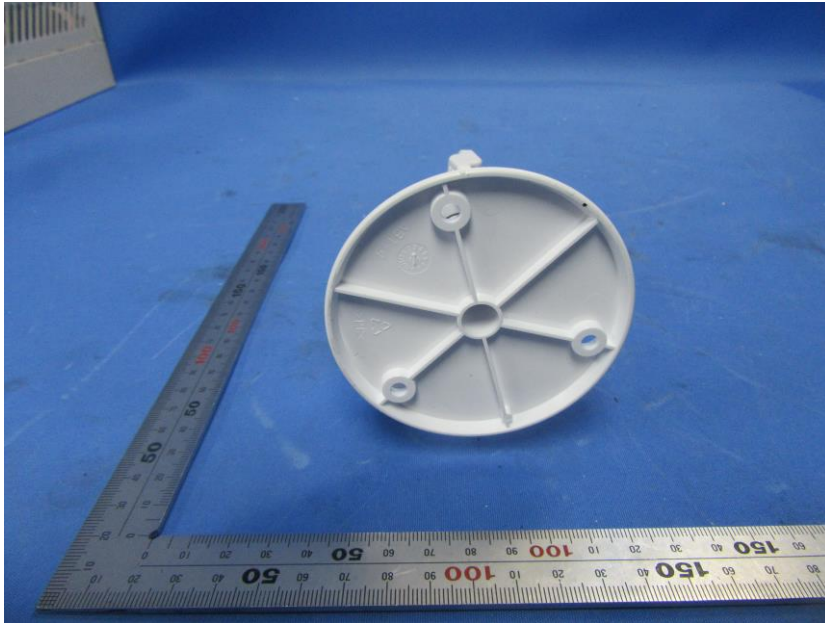

External Photos

Applicant:	Eagle Eye Networks B.V.
Address of Applicant:	Hoghilweg 19, 1101 CB, Amsterdam, The Netherlands
Equipment Under Test (EUT):	
Product Name:	Digital IP Camera
Model No.:	EN-CCUC-002a