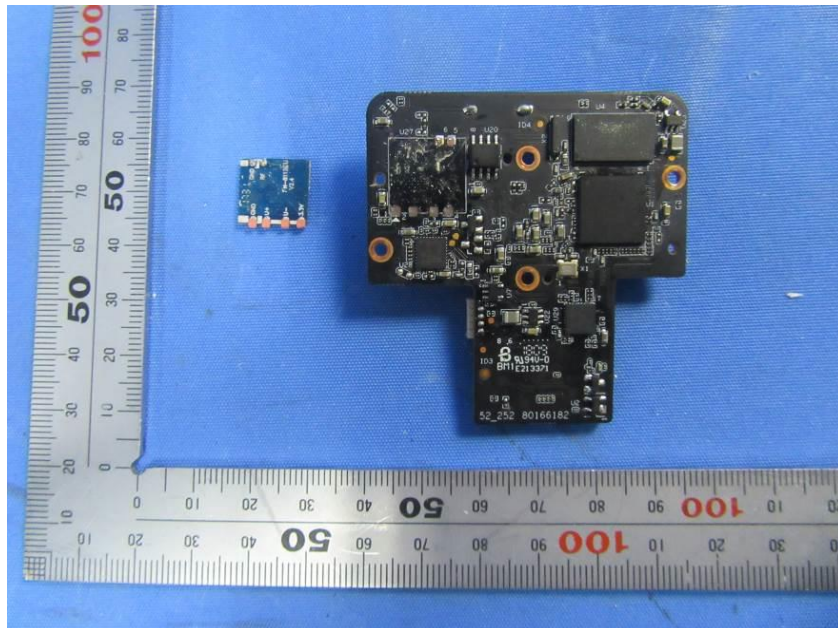

Internal Photos

Applicant:	Eagle Eye Networks B.V.
Address of Applicant:	Hogehiweg 19, 1101 CB, Amsterdam, The Netherlands
Equipment Under Test (EUT):	
Product Name:	Digital IP Camera
Model No.:	EN-CCUC-001a