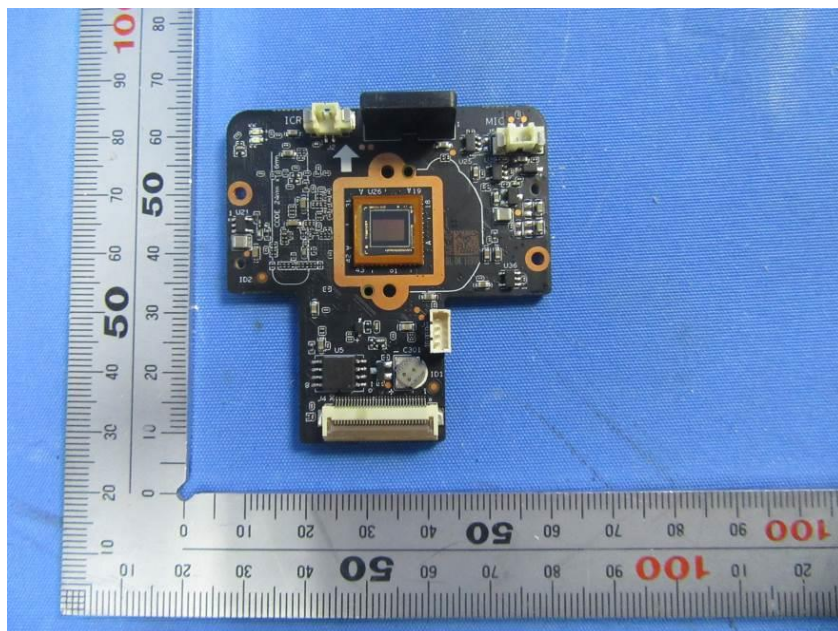

Internal Photos

Applicant:	Eagle Eye Networks B.V.
Address of Applicant:	Hogehiweg 19, 1101 CB, Amsterdam, The Netherlands
Equipment Under Test (EUT):	
Product Name:	Digital IP Camera
Model No.:	EN-CCUC-001a