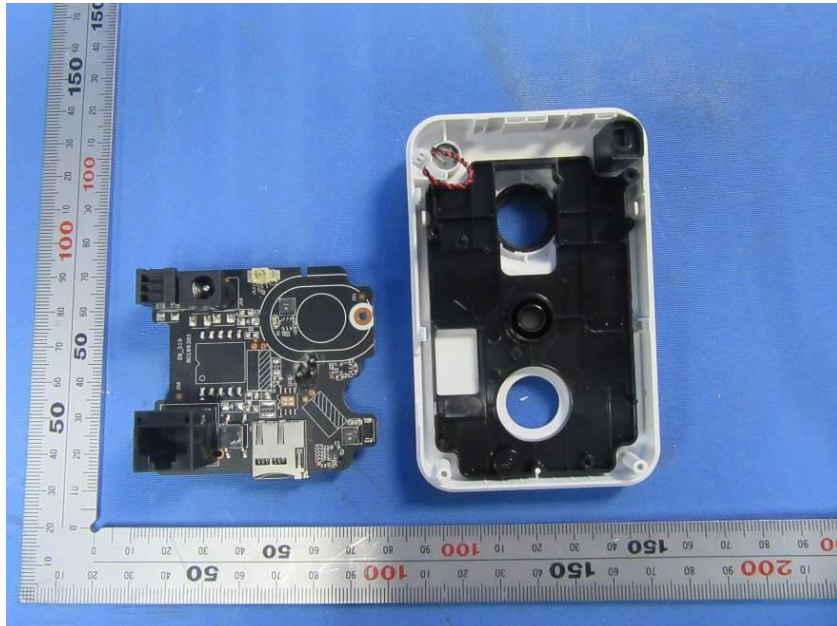

Internal Photos

Applicant:	Eagle Eye Networks B.V.
Address of Applicant:	Hogehiweg 19, 1101 CB, Amsterdam, The Netherlands
Equipment Under Test (EUT):	
Product Name:	Digital IP Camera
Model No.:	EN-CCUC-001a