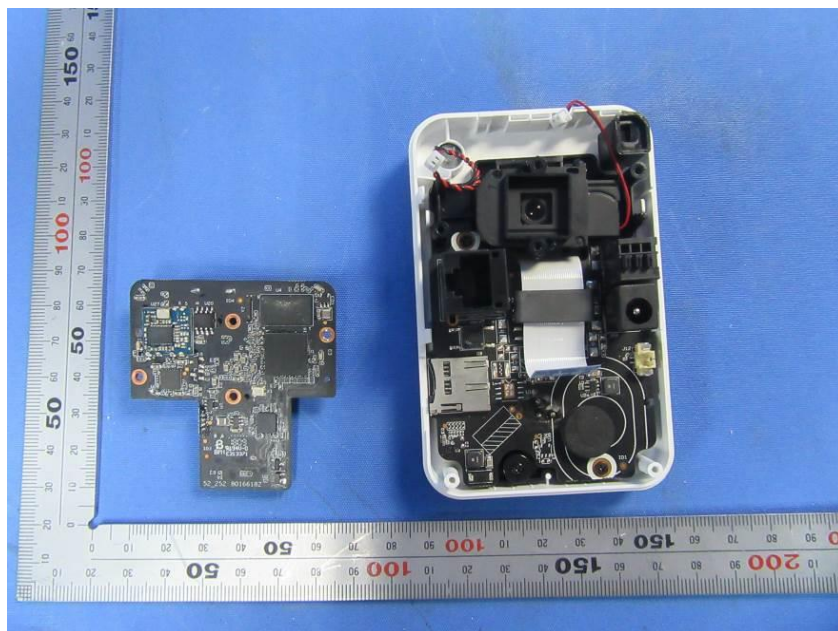

Internal Photos

Applicant:	Eagle Eye Networks B.V.
Address of Applicant:	Hogehiweg 19, 1101 CB, Amsterdam, The Netherlands
Equipment Under Test (EUT):	
Product Name:	Digital IP Camera
Model No.:	EN-CCUC-001a