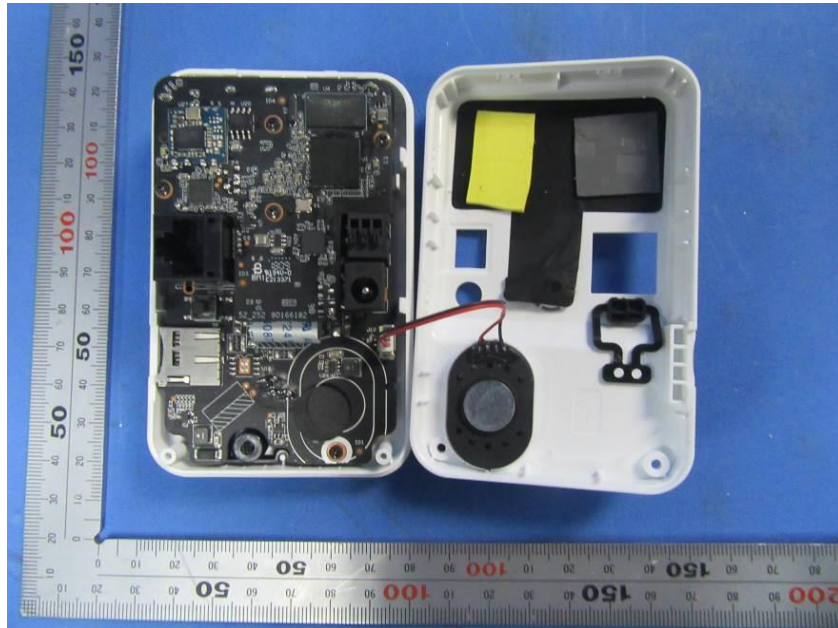

Internal Photos

Applicant:	Eagle Eye Networks B.V.
Address of Applicant:	Hogehiweg 19, 1101 CB, Amsterdam, The Netherlands
Equipment Under Test (EUT):	
Product Name:	Digital IP Camera
Model No.:	EN-CCUC-001a