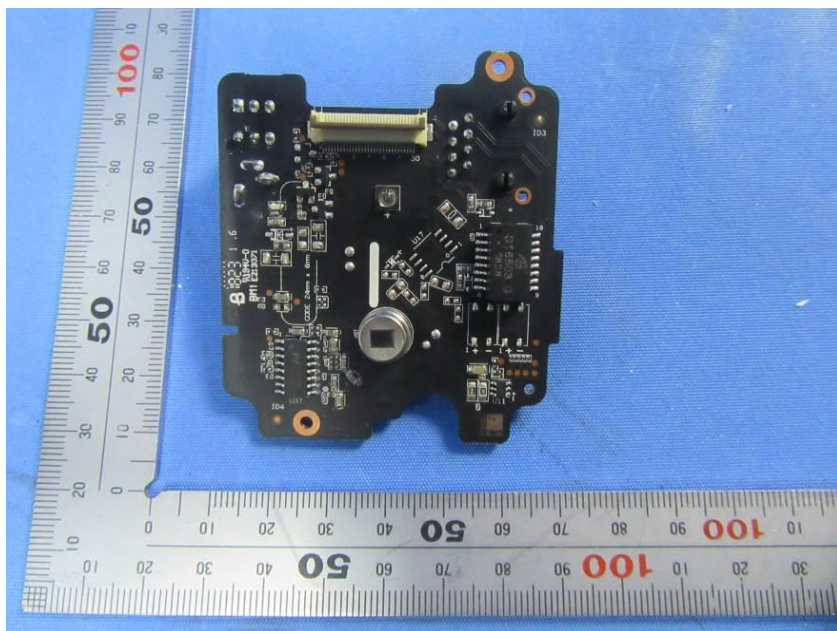

Internal Photos

Applicant:	Eagle Eye Networks B.V.
Address of Applicant:	Hogehiweg 19, 1101 CB, Amsterdam, The Netherlands
Equipment Under Test (EUT):	
Product Name:	Digital IP Camera
Model No.:	EN-CCUC-001a