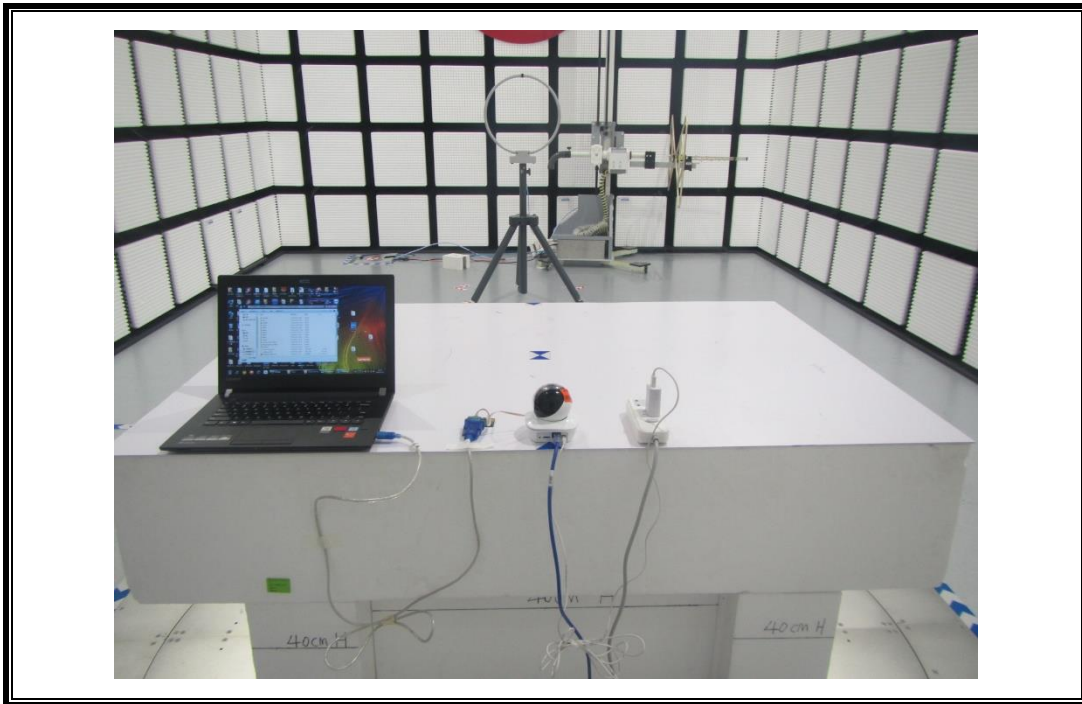

# **Setup Photographs**

RADIATED RF MEASUREMENT SETUP (30MHz ~ 1 GHz)

POWERLINE CONDUCTED EMISSIONS MEASUREMENT SETUP

RADIATED RF MEASUREMENT SETUP (Below 30MHz)

RADIATED RF MEASUREMENT SETUP (Above 1G – X axis)

RADIATED RF MEASUREMENT SETUP (Above 1G – Y axis)

RADIATED RF MEASUREMENT SETUP (Above 1G – Z axis)