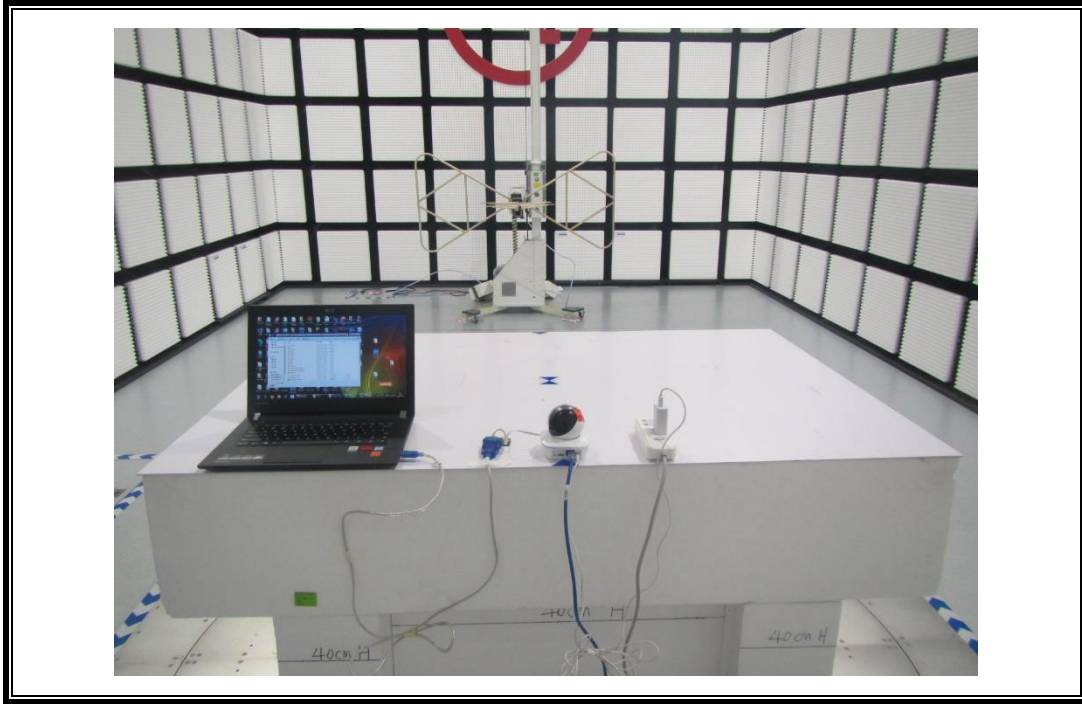

# **Setup Photographs**

RADIATED RF MEASUREMENT SETUP (30MHz ~ 1 GHz)

POWERLINE CONDUCTED EMISSIONS MEASUREMENT SETUP

RADIATED RF MEASUREMENT SETUP (Below 30MHz)

RADIATED RF MEASUREMENT SETUP (Above 1G – X axis)

RADIATED RF MEASUREMENT SETUP (Above 1G – Y axis)

RADIATED RF MEASUREMENT SETUP (Above 1G – Z axis)