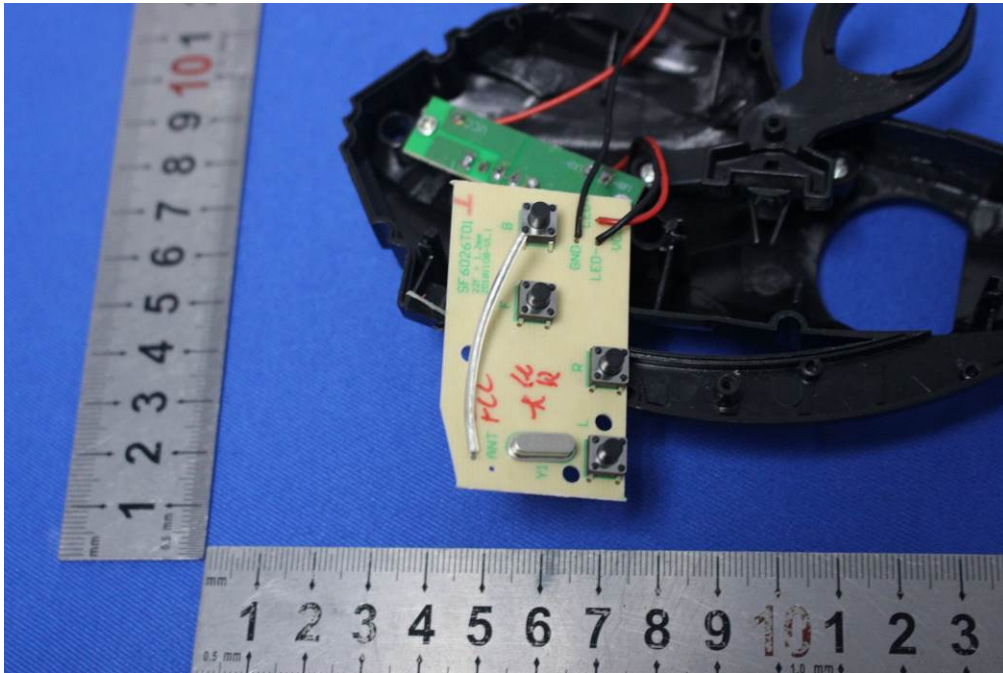

Internal Photos

for SZEM1811010218CR

FCC ID:2AQE4FLYING2008

1 EUT Constructional Details

Antenna: