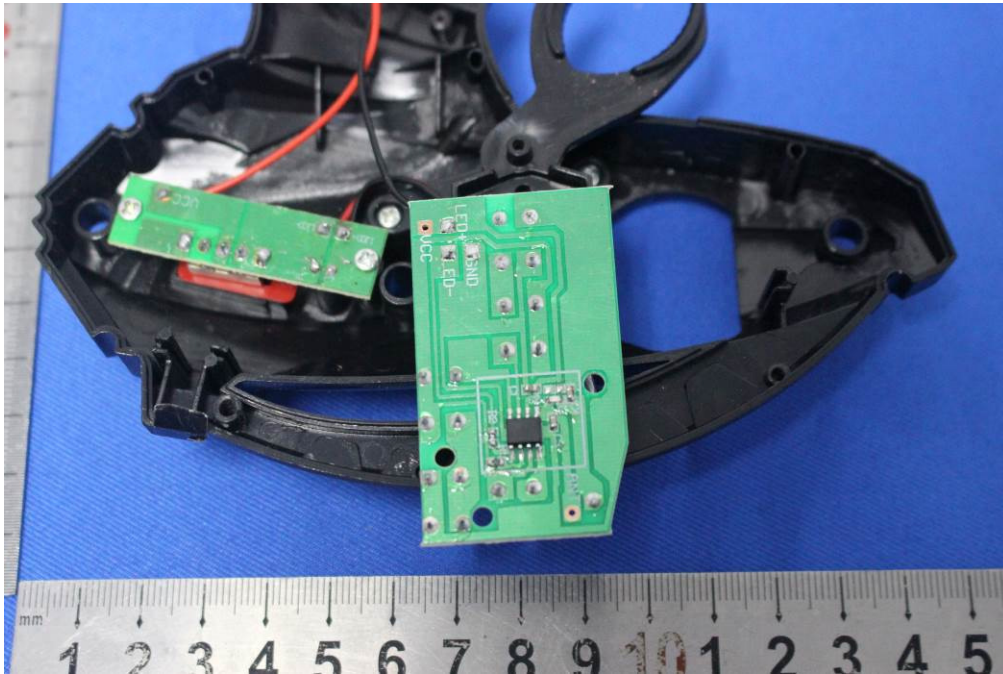

Internal Photos

for SZEM1811010218CR

FCC ID:2AQE4FLYING2008

1 EUT Constructional Details

Antenna: