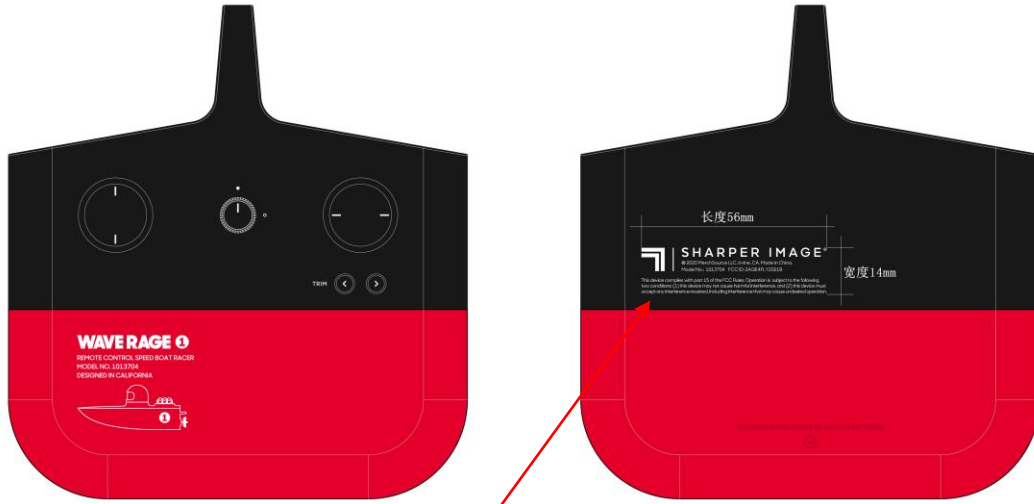

Label Artwork and Location

SIZE: 56mm (W) x 14mm (H)