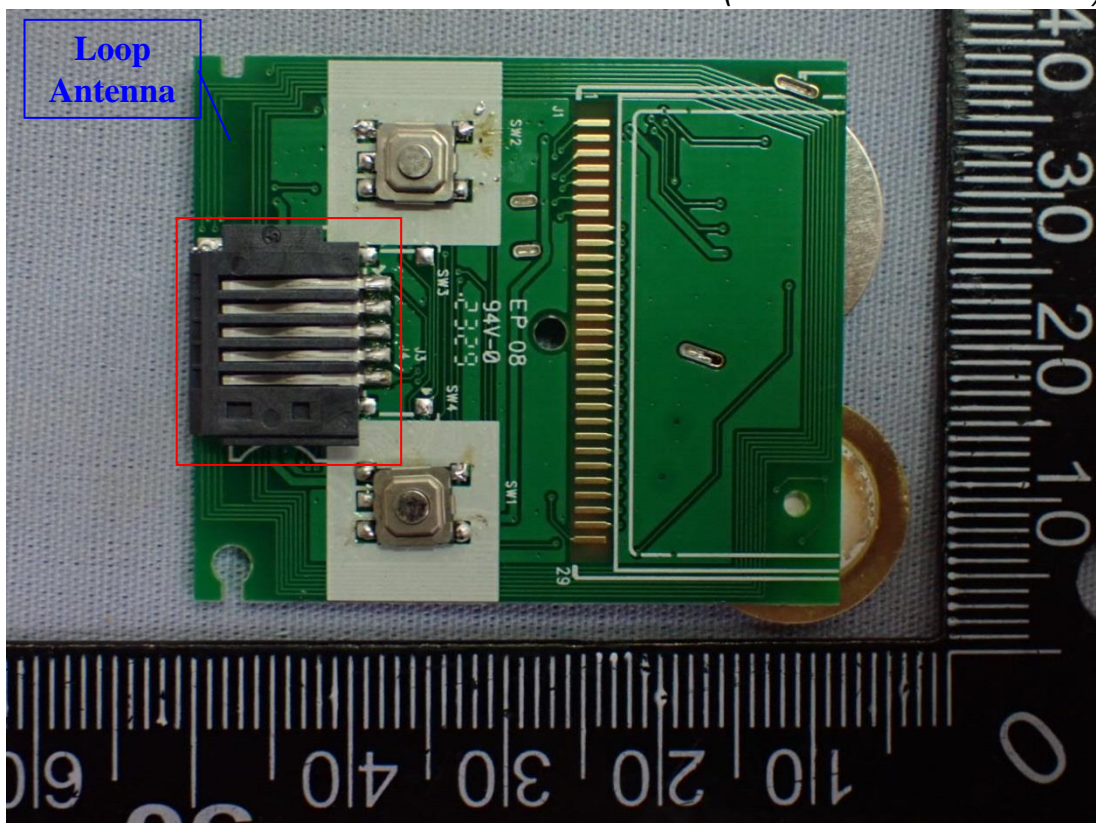

EUT Internal Photos

Model: EasyMax Tag (Figure 10-15)
Figure 10
Internal View (Removed Battery Cover)

Figure 11
Internal View (Removed Cover)

Figure 12
Internal View (Display/Front View)

Figure 13
Internal View (Display/Back View)

Figure 14
Internal View(Main Board/ Front View)

Figure 15
Internal View(Main Board/ Back View)

Model: Tag 21 and Eco (Figure 16-21)
Figure 16
Internal View (Removed Battery Cover)

Figure 17
Internal View (Removed Cover)

Figure 18
Internal View (Display/Front View)

Figure 19
Internal View (Display/Back View)

Figure 20
Internal View(Main Board/ Front View)

Figure 21
Internal View(Main Board/ Back View)

Model: Eco (Figure 22-27)