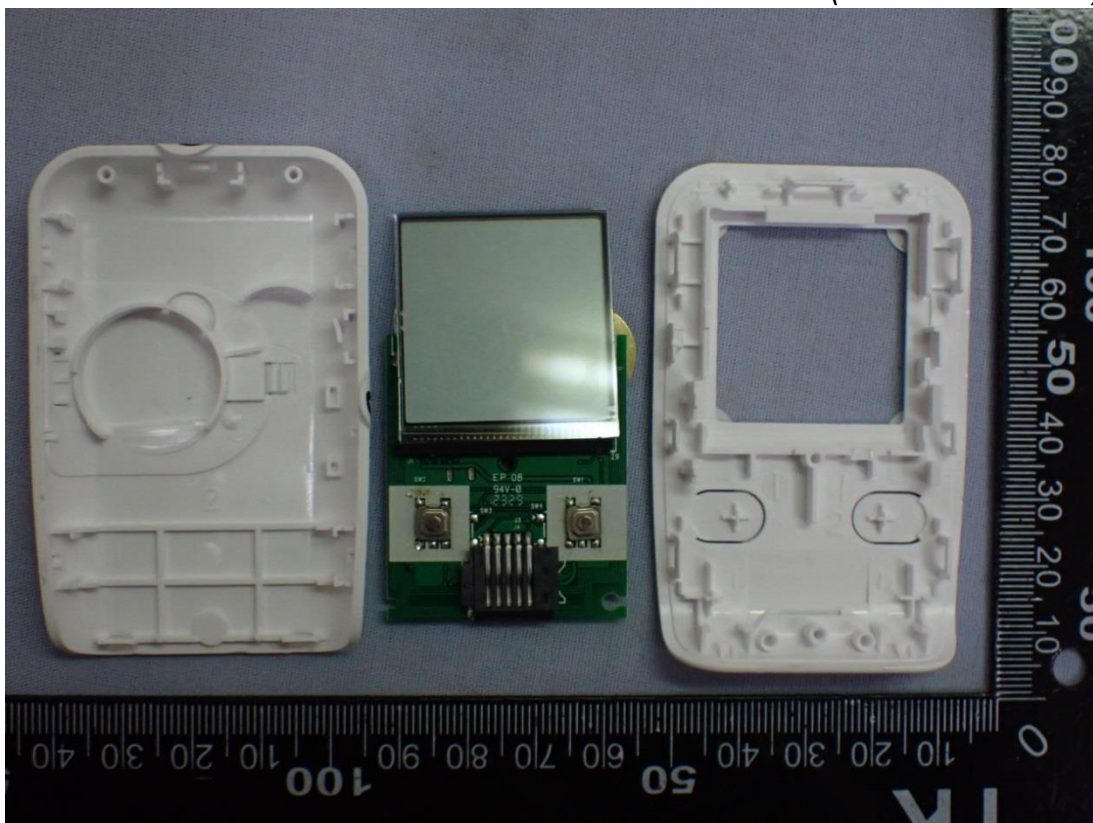

EUT Internal Photos

Model: EasyMax Tag (Figure 10-15)
Figure 10
Internal View (Removed Battery Cover)

Figure 11
Internal View (Removed Cover)

Figure 12
Internal View (Display/Front View)

Figure 13
Internal View (Display/Back View)

Figure 14
Internal View(Main Board/ Front View)

Figure 15
Internal View(Main Board/ Back View)

Model: Tag 21 and Eco (Figure 16-21)
Figure 16
Internal View (Removed Battery Cover)

Figure 17
Internal View (Removed Cover)

Figure 18
Internal View (Display/Front View)

Figure 19
Internal View (Display/Back View)

Figure 20
Internal View(Main Board/ Front View)

Figure 21
Internal View(Main Board/ Back View)

Model: Eco (Figure 22-27)