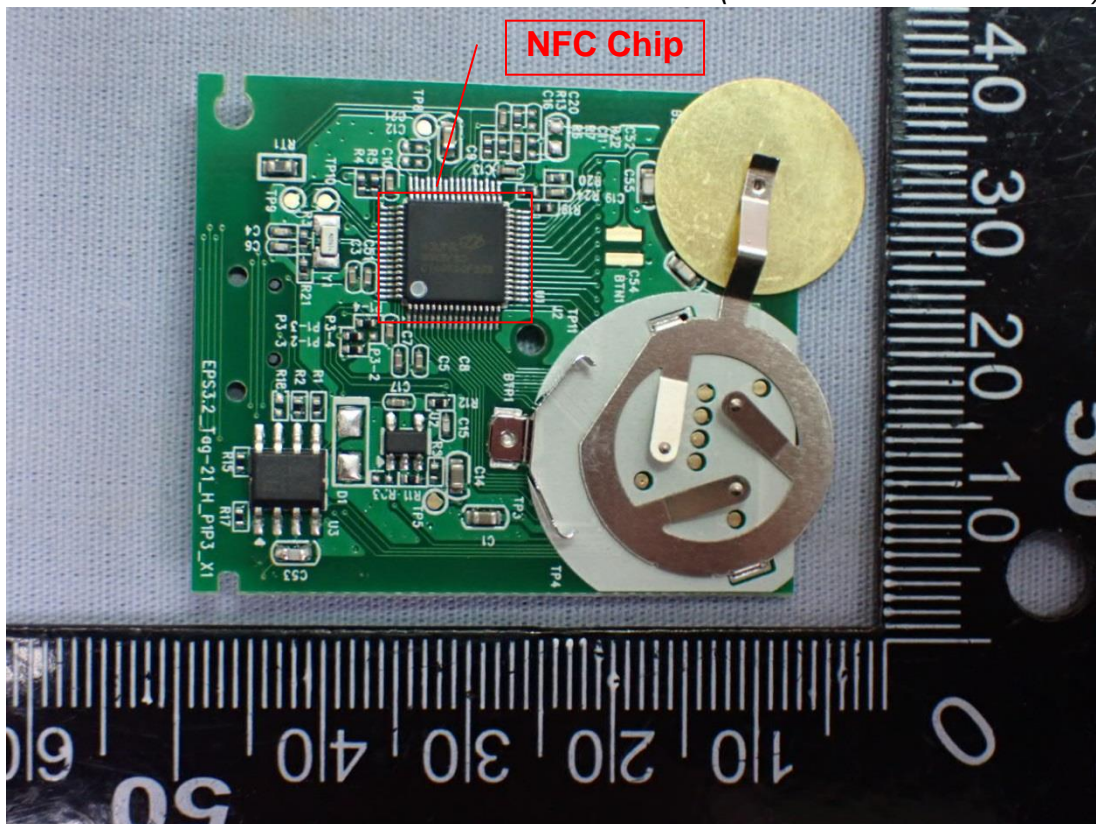

EUT Internal Photos

Model: EasyMax Tag (Figure 10-15)
Figure 10
Internal View (Removed Battery Cover)

Figure 11
Internal View (Removed Cover)

Figure 12
Internal View (Display/Front View)

Figure 13
Internal View (Display/Back View)

Figure 14
Internal View(Main Board/ Front View)

Figure 15
Internal View(Main Board/ Back View)

Model: Tag 21 and Eco (Figure 16-21)
Figure 16
Internal View (Removed Battery Cover)

Figure 17
Internal View (Removed Cover)

Figure 18
Internal View (Display/Front View)

Figure 19
Internal View (Display/Back View)

Figure 20
Internal View(Main Board/ Front View)

Figure 21
Internal View(Main Board/ Back View)

Model: Eco (Figure 22-27)