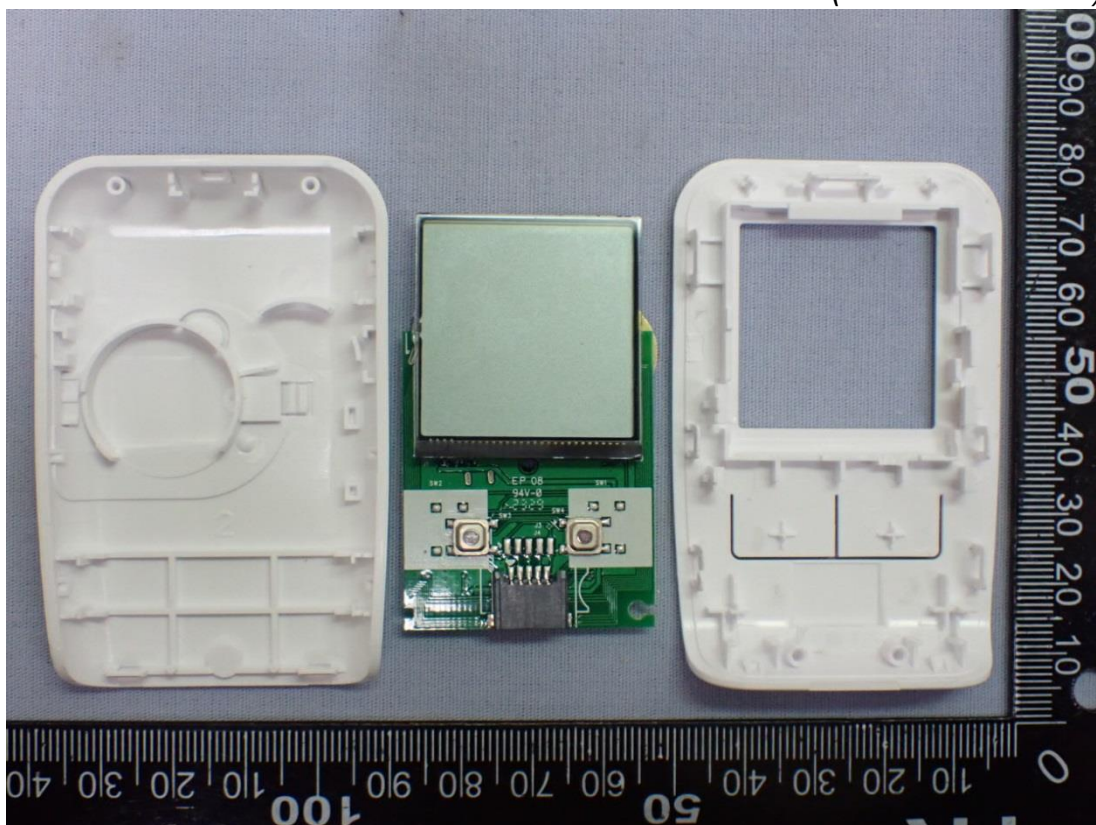

EUT Internal Photos

Model: EasyMax Tag (Figure 10-15)
Figure 10
Internal View (Removed Battery Cover)

Figure 11
Internal View (Removed Cover)

Figure 12
Internal View (Display/Front View)

Figure 13
Internal View (Display/Back View)

Figure 14
Internal View(Main Board/ Front View)

Figure 15
Internal View(Main Board/ Back View)

Model: Tag 21 and Eco (Figure 16-21)
Figure 16
Internal View (Removed Battery Cover)

Figure 17
Internal View (Removed Cover)

Figure 18
Internal View (Display/Front View)

Figure 19
Internal View (Display/Back View)

Figure 20
Internal View(Main Board/ Front View)

Figure 21
Internal View(Main Board/ Back View)

Model: Eco (Figure 22-27)