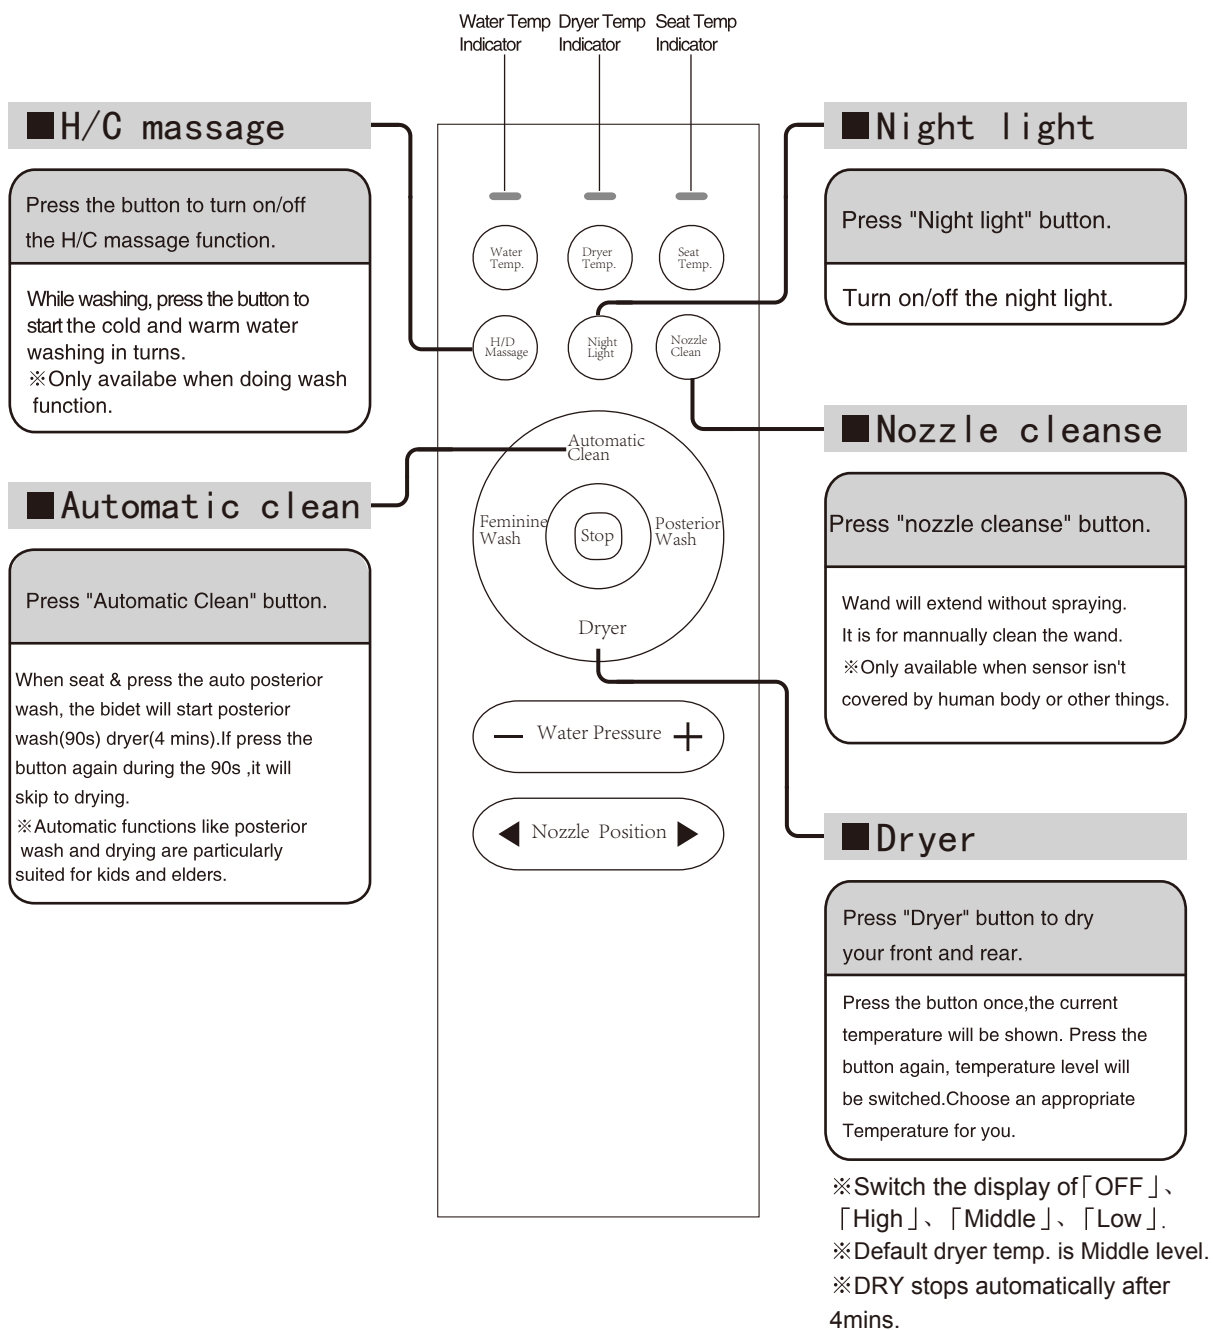

《Functions》

FCC Statement

This equipment has been tested and found to comply with the limits for a Class B digital device, pursuant to Part 15 of the FCC Rules. These limits are designed to provide reasonable protection against harmful interference in a residential installation. This equipment generates uses and can radiate radio frequency energy and, if not installed and used in accordance with the instructions, may cause harmful interference to radio communications. However, there is no guarantee that interference will not occur in a particular installation. If this equipment does cause harmful interference to radio or television reception, which can be determined by turning the equipment off and on, the user is encouraged to try to correct the interference by one or more of the following measures:

1. -- Reorient or relocate the receiving antenna.
   - -- Increase the separation between the equipment and receiver.
   - -- Connect the equipment into an outlet on a circuit different from that to which the receiver is connected.
   - -- Consult the dealer or an experienced radio/TV technician for help.
2. Changes or modifications not expressly approved by the party responsible for compliance could void the user's authority to operate the equipment.