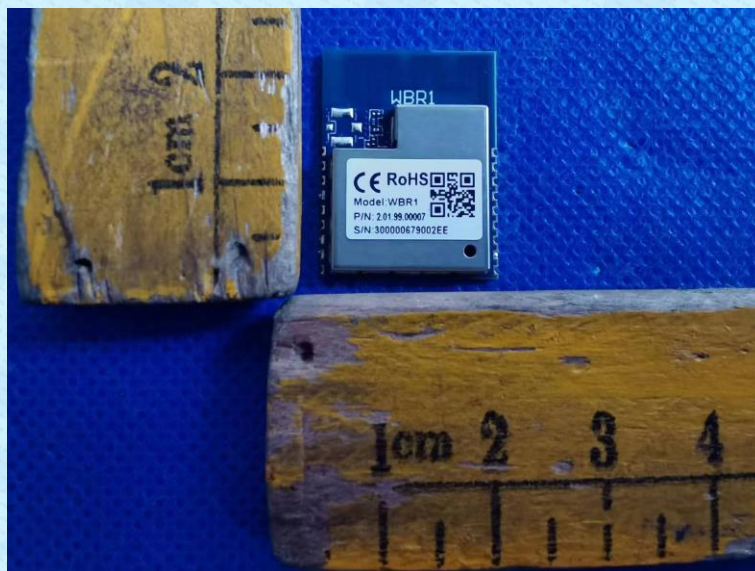

Product Name: Air Quality Monitor with WIFI

Test Model No.: YT6961

## EUT Constructional Details

-----End-----