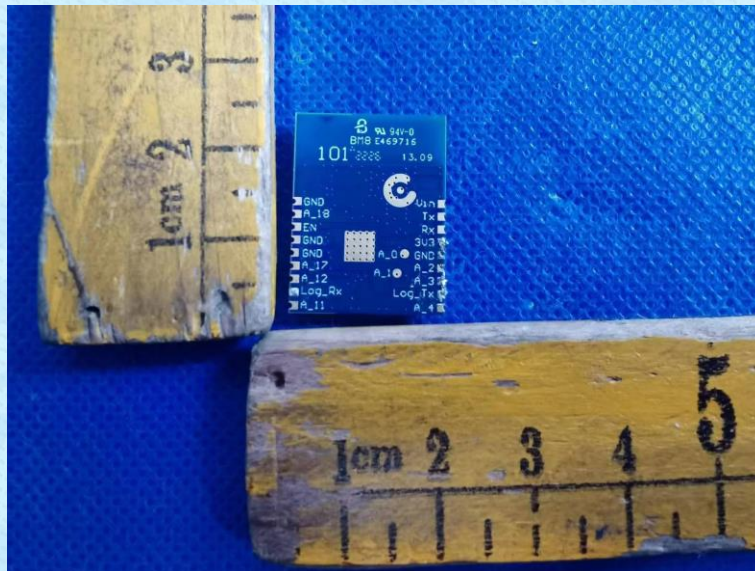

Product Name: Air Quality Monitor with WIFI

Test Model No.: YT6961

## EUT Constructional Details

-----End-----