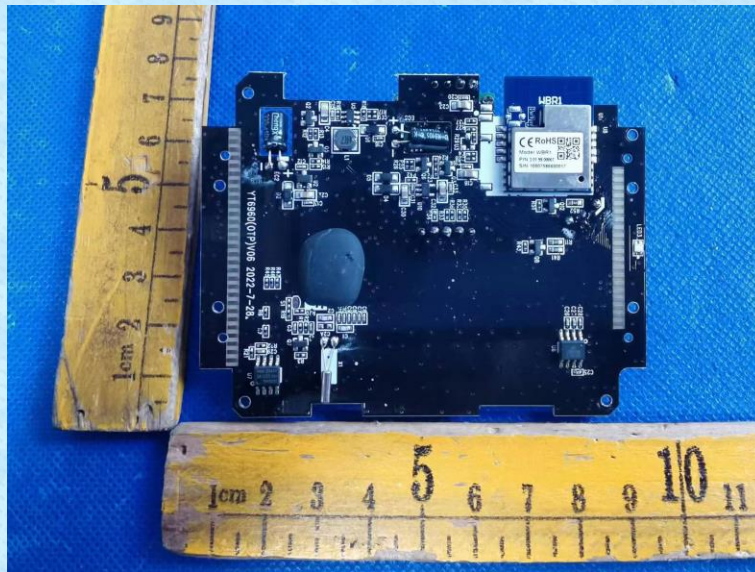

Product Name: Air Quality Monitor with WIFI

Test Model No.: YT6961

## EUT Constructional Details

-----End-----