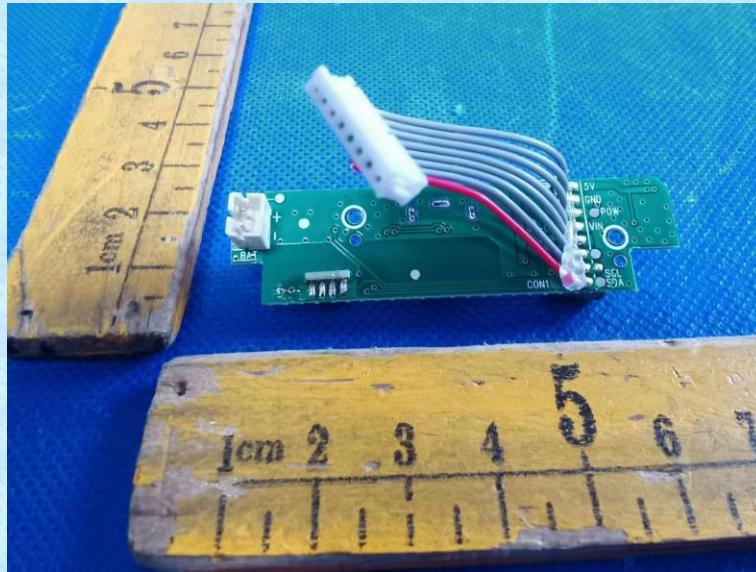

Product Name: Air Quality Monitor with WIFI

Test Model No.: YT6961

## EUT Constructional Details

-----End-----