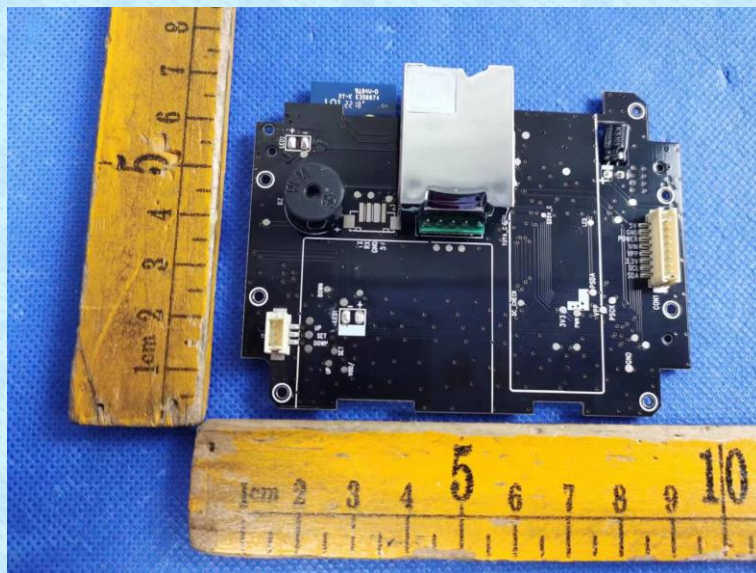

Product Name: Air Quality Monitor with WIFI

Test Model No.: YT6961

## EUT Constructional Details

-----End-----