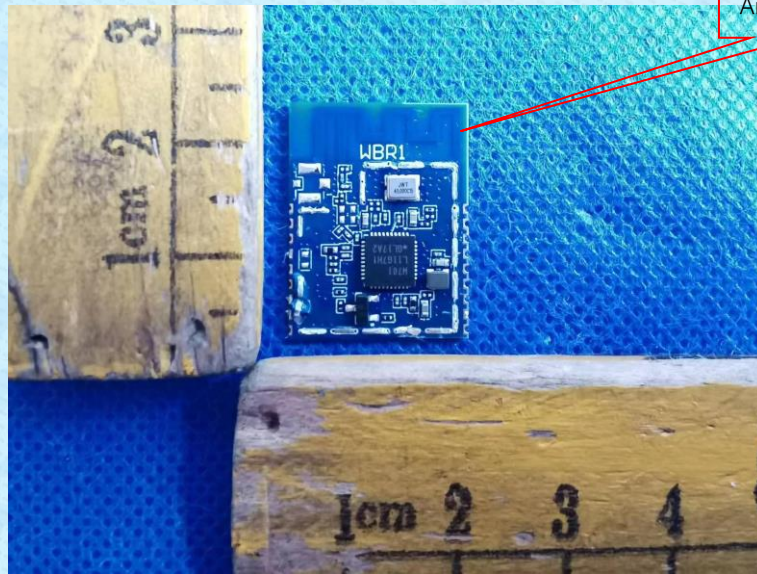

Product Name: Air Quality Monitor with WIFI

Test Model No.: YT6961

## EUT Constructional Details

-----End-----