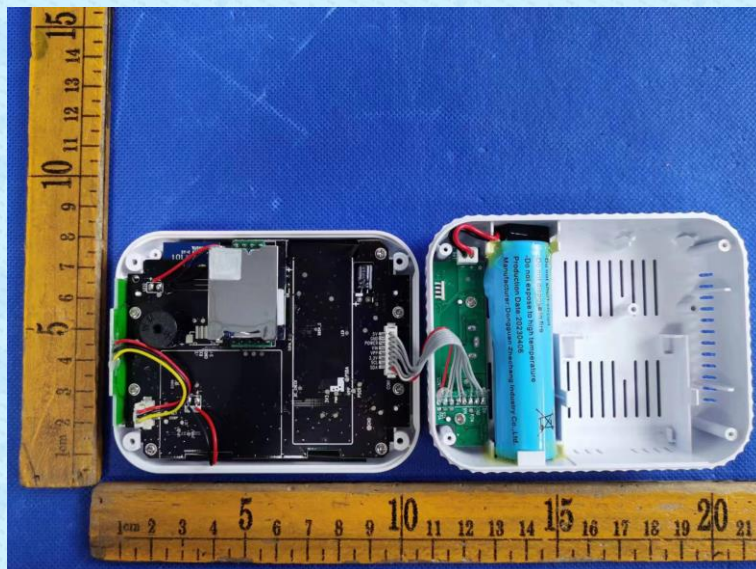

Product Name: Air Quality Monitor with WIFI

Test Model No.: YT6961

EUT Constructional Details