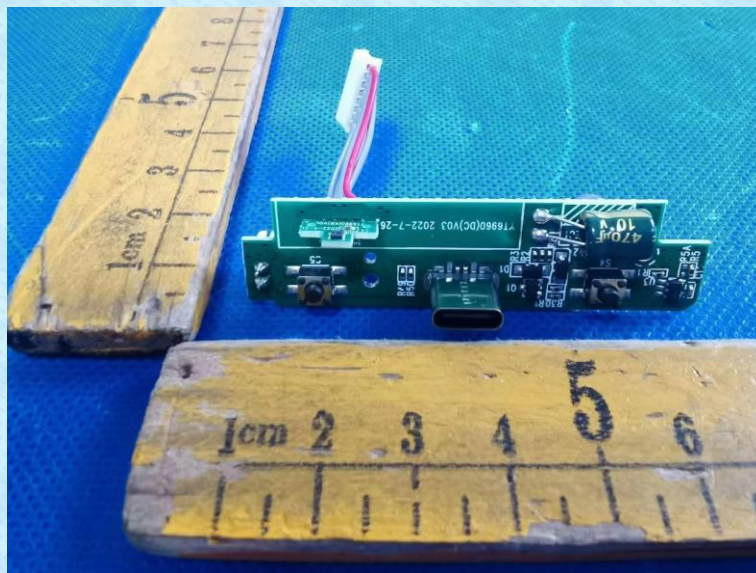

Product Name: Air Quality Monitor with WIFI

Test Model No.: YT6961

## EUT Constructional Details

-----End-----