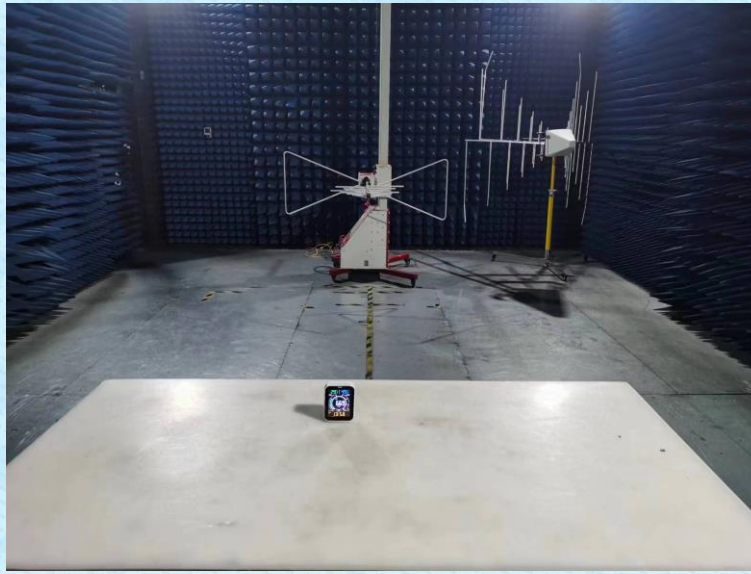

Product Name: Air Quality Monitor with WIFI

Test Model No.: YT6961

## Test Setup Photo

Radiated Emission