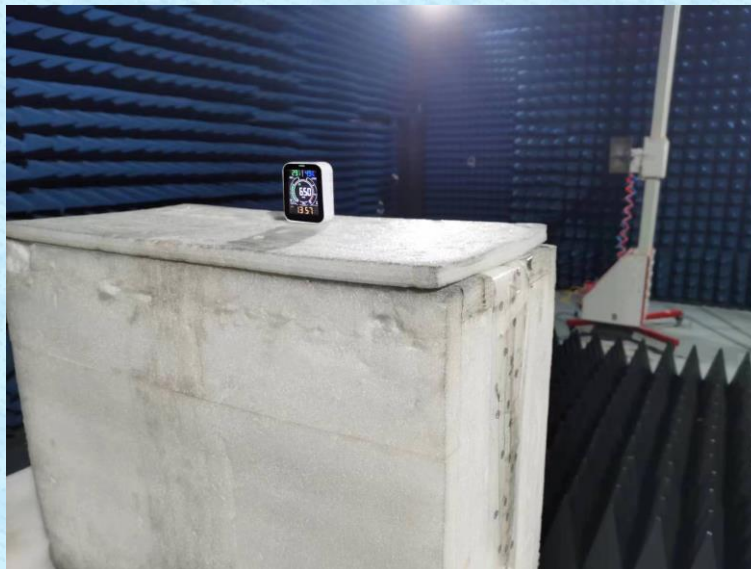

Product Name: Air Quality Monitor with WIFI

Test Model No.: YT6961

## Test Setup Photo

Radiated Emission