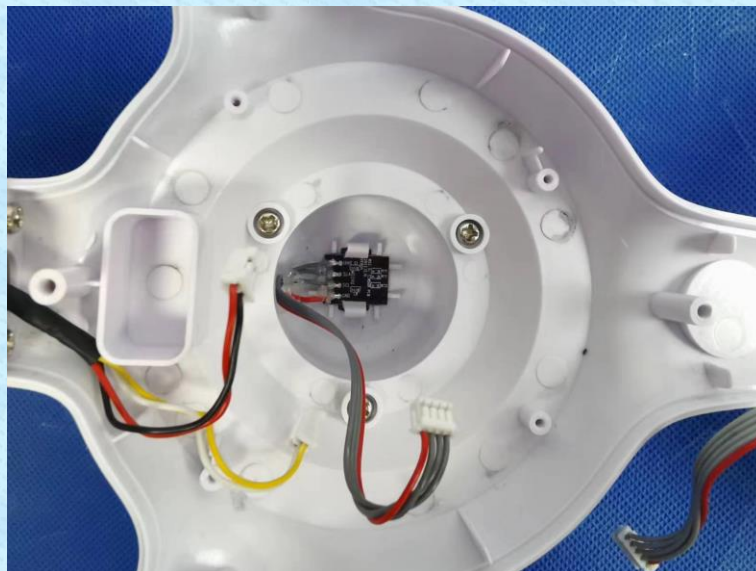

Product Name: 7-1 wireless sensor

Test Model No.: R56

## EUT Constructional Details

Antenna

-----End-----