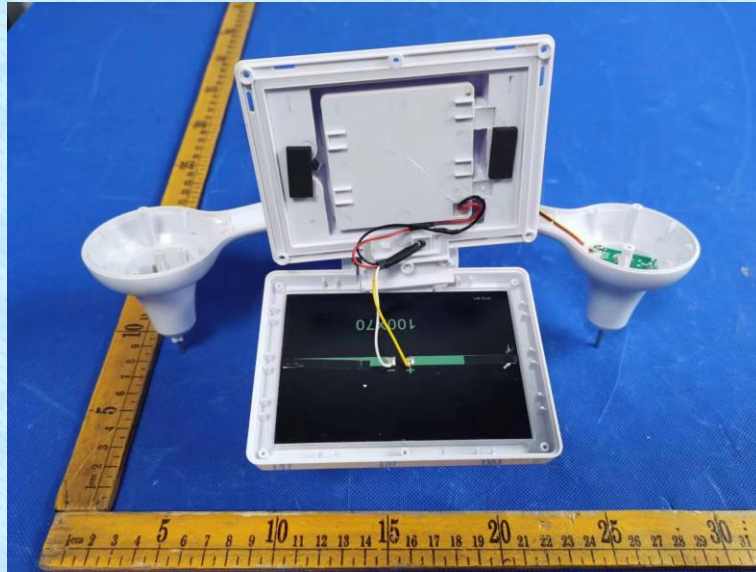

Product Name: 7-1 wireless sensor

Test Model No.: R56

## EUT Constructional Details

Antenna

-----End-----