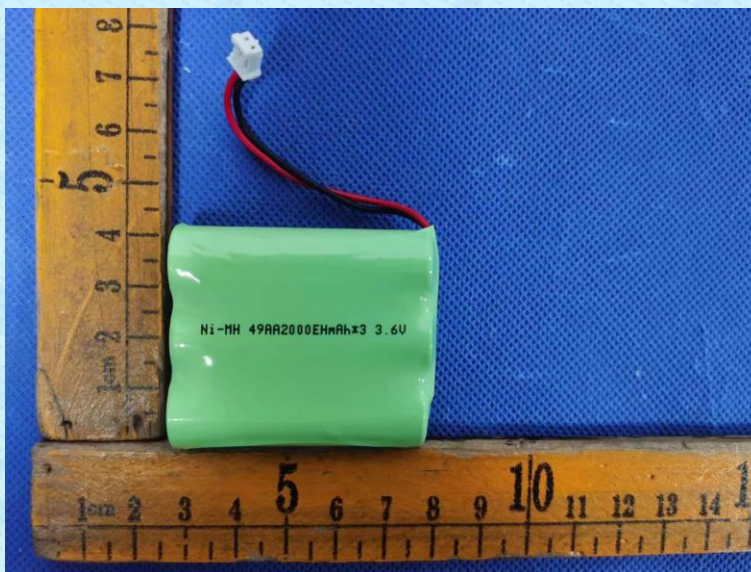

Product Name: 7-1 wireless sensor

Test Model No.: R56

## EUT Constructional Details

Antenna

-----End-----