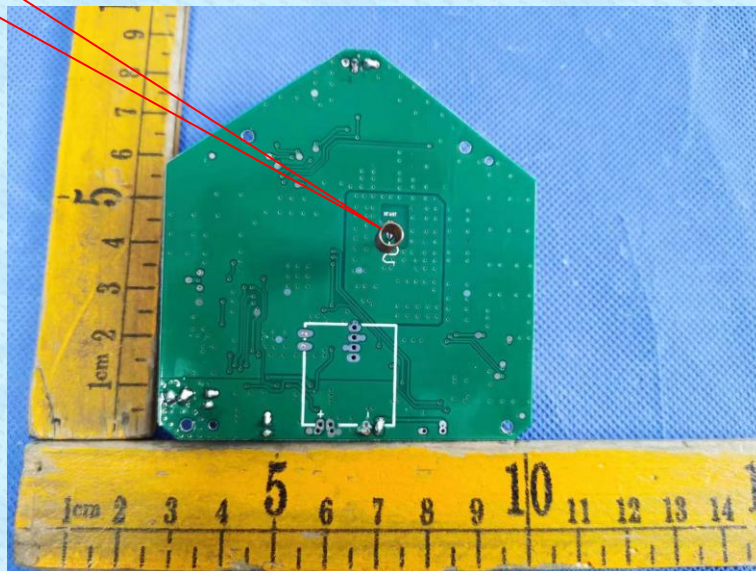

Product Name: 7-1 wireless sensor

Test Model No.: R56

## EUT Constructional Details

Antenna

-----End-----