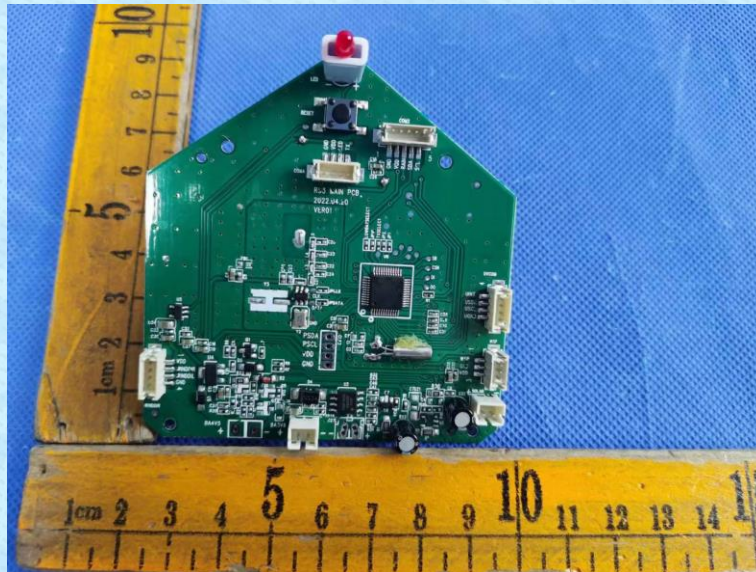

Product Name: 7-1 wireless sensor

Test Model No.: R56

## EUT Constructional Details

Antenna

-----End-----