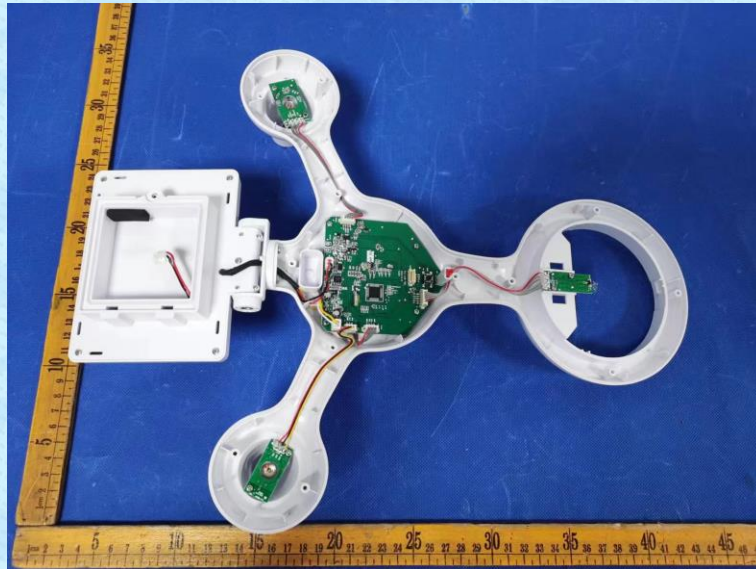

Product Name: 7-1 wireless sensor

Test Model No.: R56

## EUT Constructional Details

Antenna

-----End-----