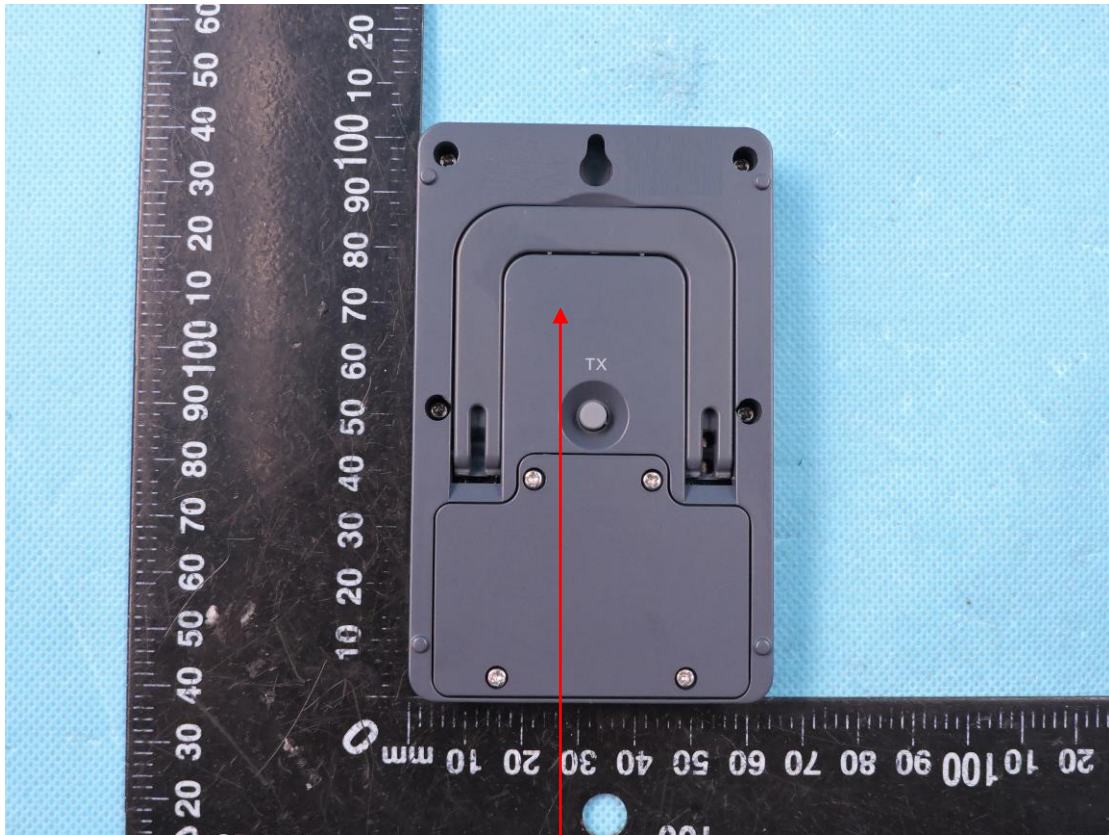

FCC Label

W:20mm

Wireless Outdoor Sensor

Model: R47

FCC ID: 2AQBD-R47

L:25mm

Note: The label is silk-screen on the sample