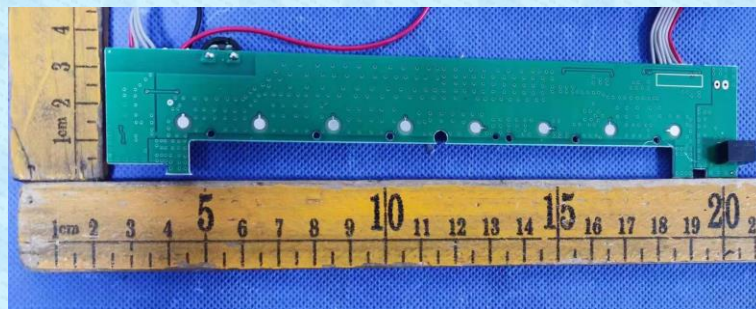

Product Name: weather station

Test Model No.: YT60234

EUT Constructional Details

-----End-----