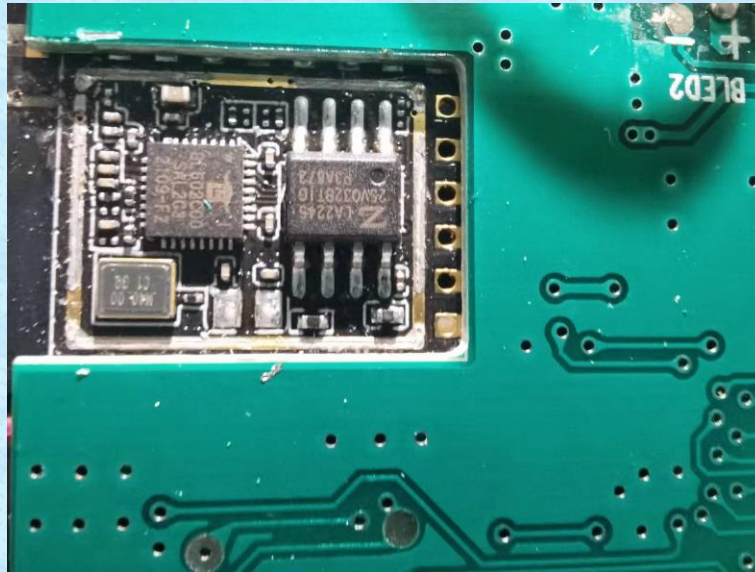

Product Name: weather station

Test Model No.: YT60234

EUT Constructional Details

-----End-----