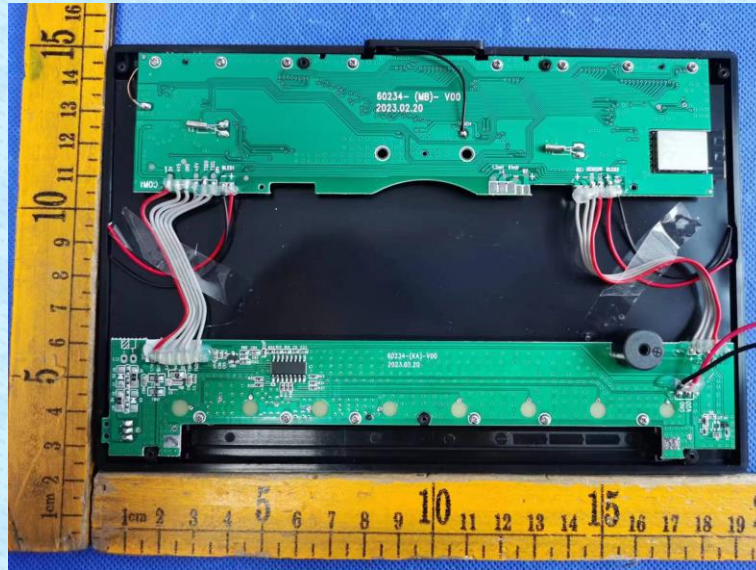

Product Name: weather station

Test Model No.: YT60234

EUT Constructional Details

-----End-----