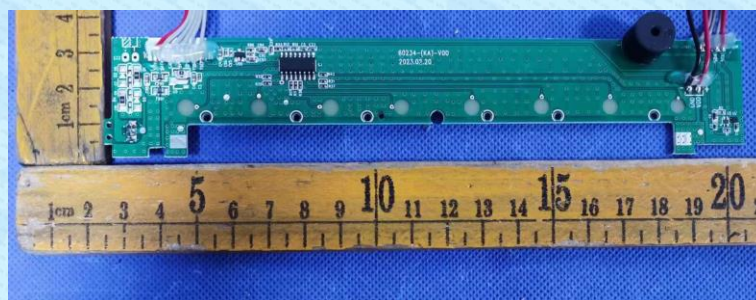

Product Name: weather station

Test Model No.: YT60234

EUT Constructional Details

-----End-----