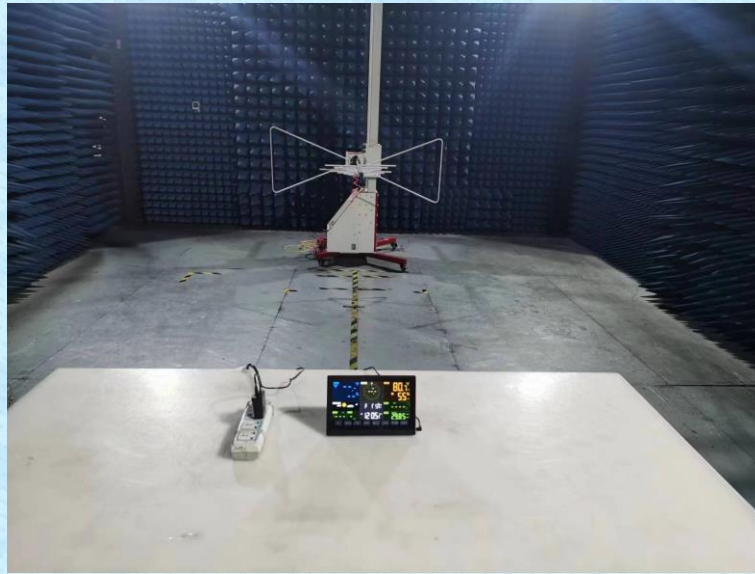

Product Name: weather station

Test Model No.: YT60234

Test Setup Photo

Radiated Emission

Conducted Emission

-----End-----