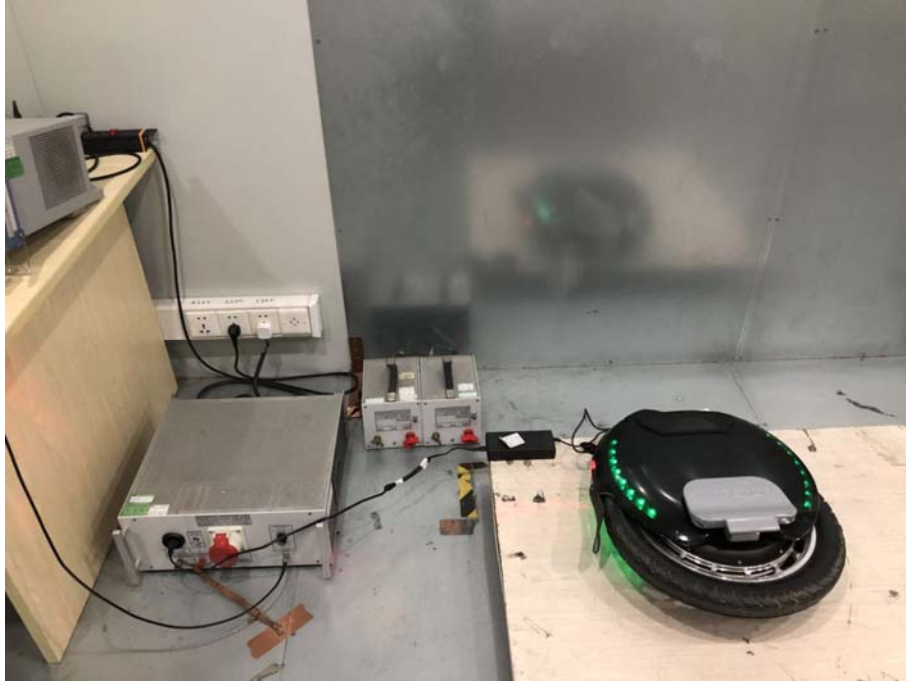

EXHIBIT 4 - TEST SETUP PHOTOGRAPHS

Conducted Emission Test Setup

Radiation Emission Test Setup (Below 30MHz)

Radiation Emission Test Setup (30MHz to 1GHz)

Radiation Emission Test Setup (1GHz to 18GHz)

Radiation Emission Test Setup (Above 18GHz)